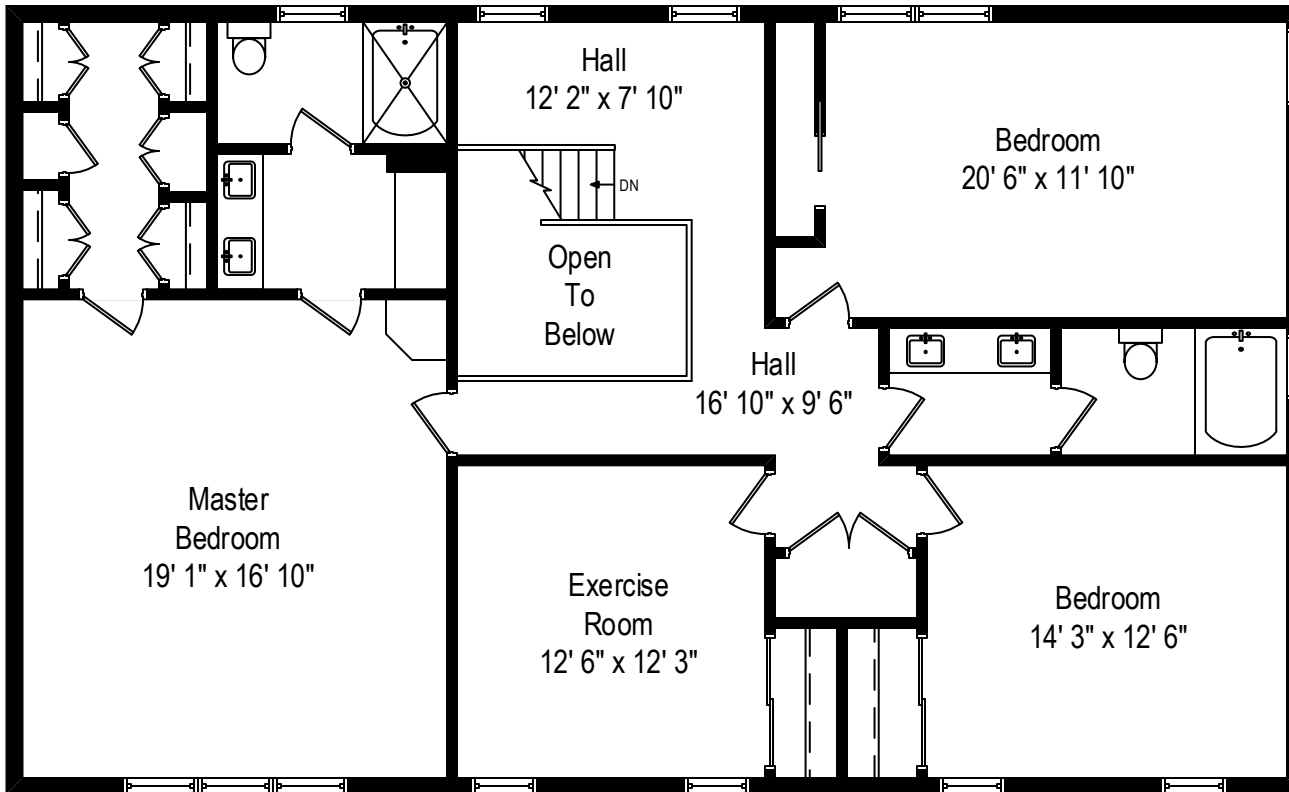

18 Smith Lane - Saint James, NY 11780

First Level

All dimensions are approximate. This plan is for marketing purposes only.

18 Smith Lane - Saint James, NY 11780

Second Level

All dimensions are approximate. This plan is for marketing purposes only.

# Second Level