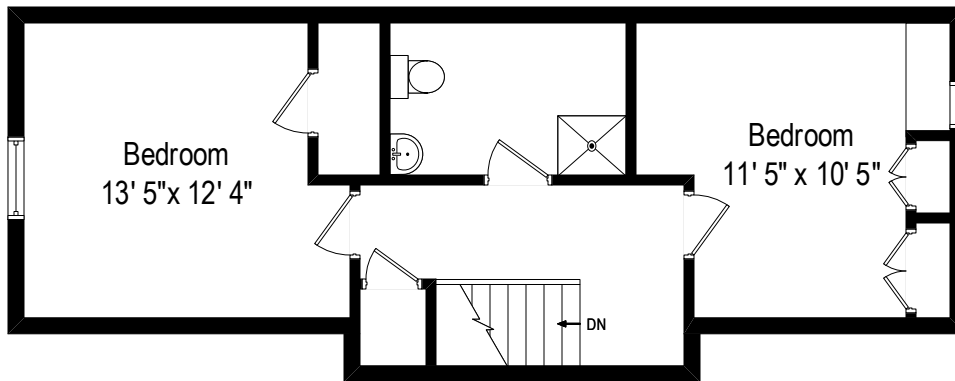

47 Roxbury Road - Garden City, NY 11530

First Level

47 Roxbury Road - Garden City, NY 11530

Second Level

All dimensions are approximate. This plan is for marketing purposes only.

47 Roxbury Road - Garden City, NY 11530

Third Level

All dimensions are approximate. This plan is for marketing purposes only.

47 Roxbury Road - Garden City, NY 11530

Lower Level

All dimensions are approximate. This plan is for marketing purposes only.