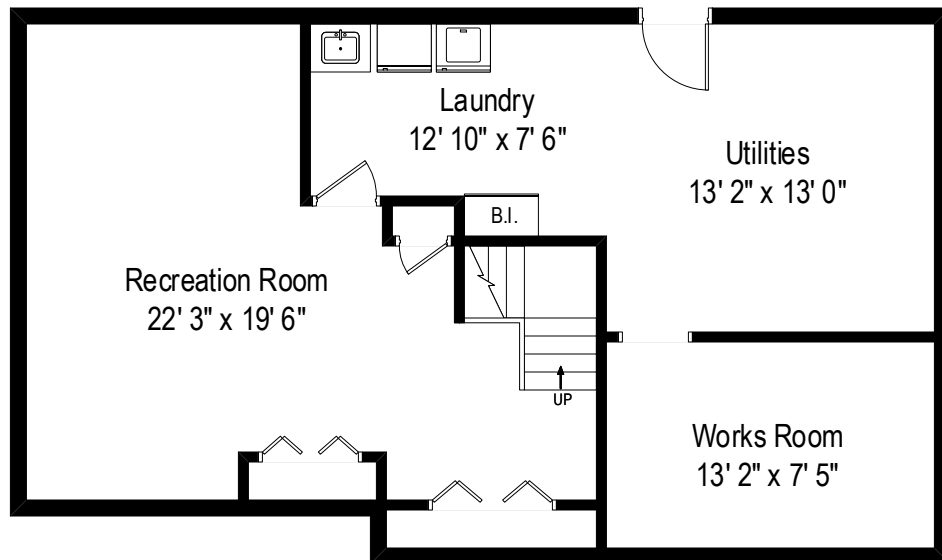

47 Roxbury Road - Garden City, NY 11530

First Level

47 Roxbury Road - Garden City, NY 11530

Second Level

All dimensions are approximate. This plan is for marketing purposes only.

47 Roxbury Road - Garden City, NY 11530

Third Level

All dimensions are approximate. This plan is for marketing purposes only.

47 Roxbury Road - Garden City, NY 11530

Lower Level

All dimensions are approximate. This plan is for marketing purposes only.