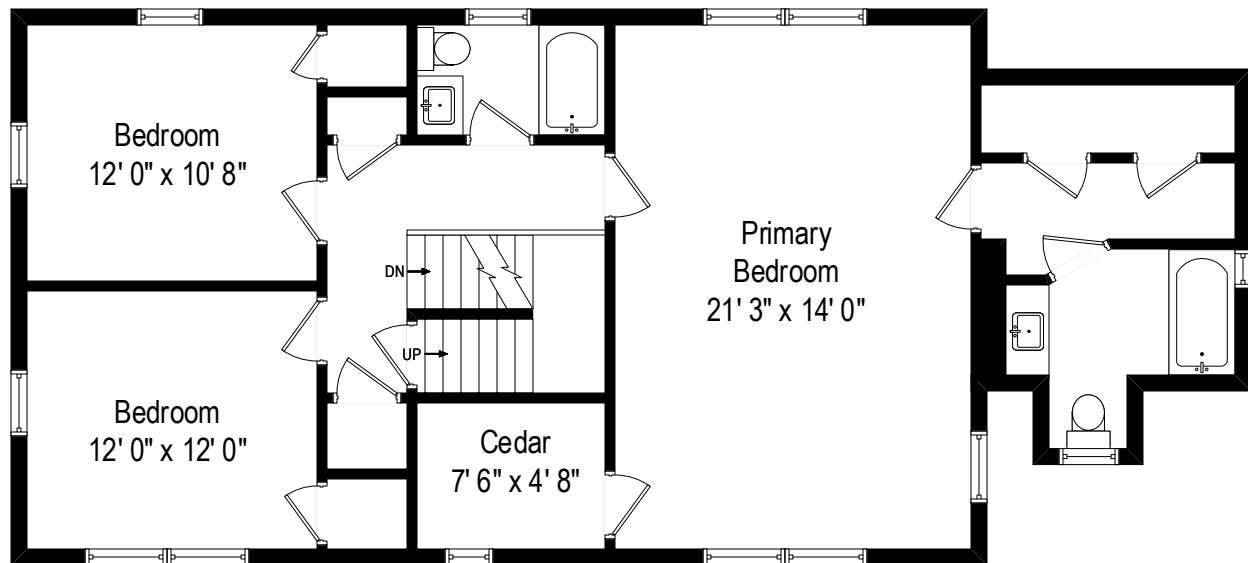

47 Roxbury Road - Garden City, NY 11530

First Level

47 Roxbury Road - Garden City, NY 11530

Second Level

All dimensions are approximate. This plan is for marketing purposes only.

47 Roxbury Road - Garden City, NY 11530

Third Level

All dimensions are approximate. This plan is for marketing purposes only.

47 Roxbury Road - Garden City, NY 11530

Lower Level

All dimensions are approximate. This plan is for marketing purposes only.