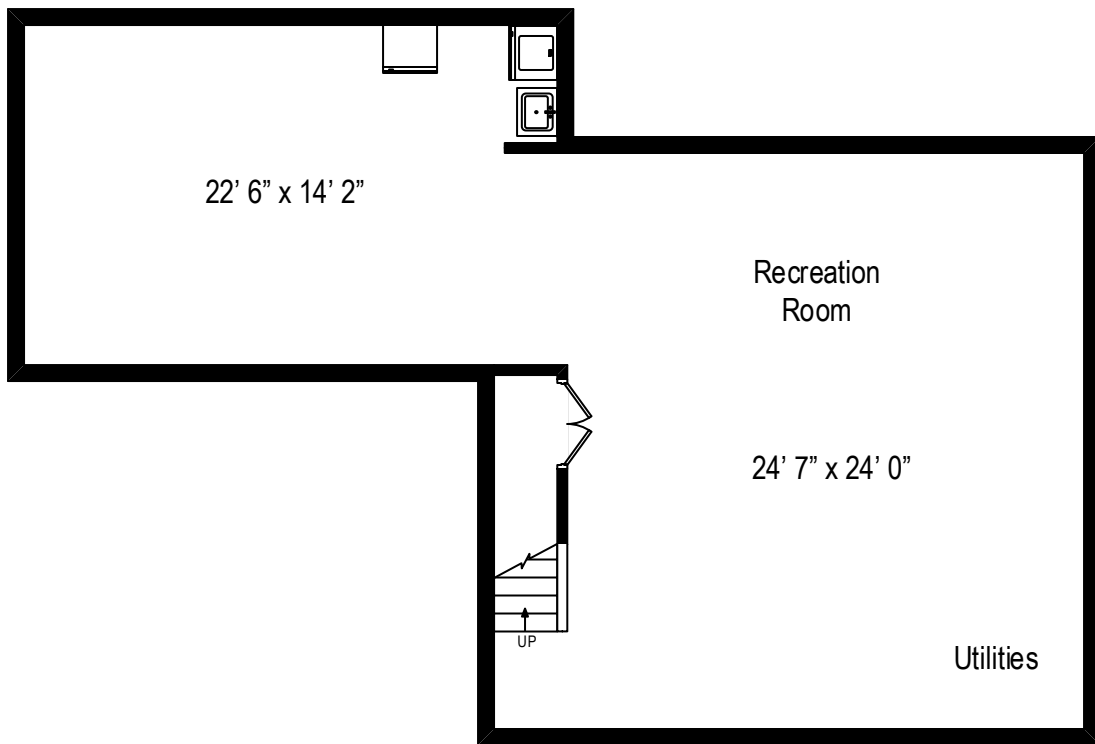

133 Roosevelt Street - Garden City, NY 11530

First Level

133 Roosevelt Street - Garden City, NY 11530

Second Level

133 Roosevelt Street - Garden City, NY 11530

Lower Level

First Level

Second Level

Lower Level

133 Roosevelt Street - Garden City, NY 11530

All dimensions are approximate. This plan is for marketing purposes only.