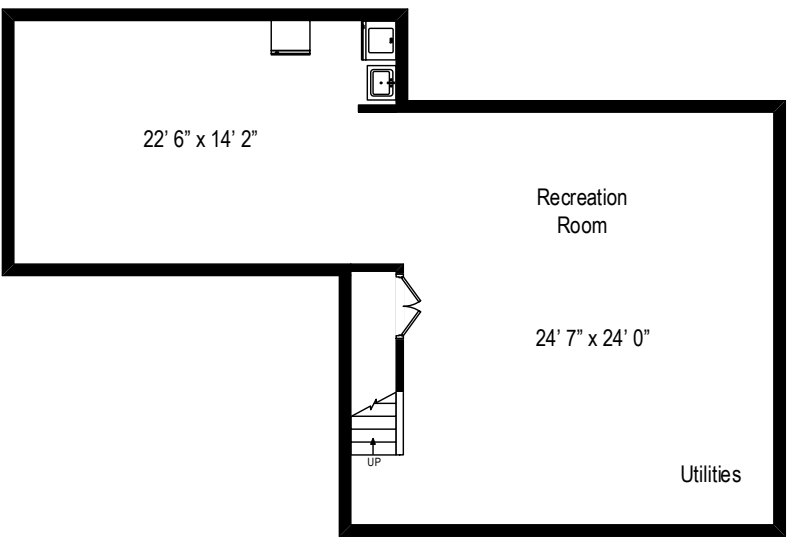

133 Roosevelt Street - Garden City, NY 11530

First Level

133 Roosevelt Street - Garden City, NY 11530

Second Level

133 Roosevelt Street - Garden City, NY 11530

Lower Level

First Level

Second Level

Lower Level

133 Roosevelt Street - Garden City, NY 11530

All dimensions are approximate. This plan is for marketing purposes only.