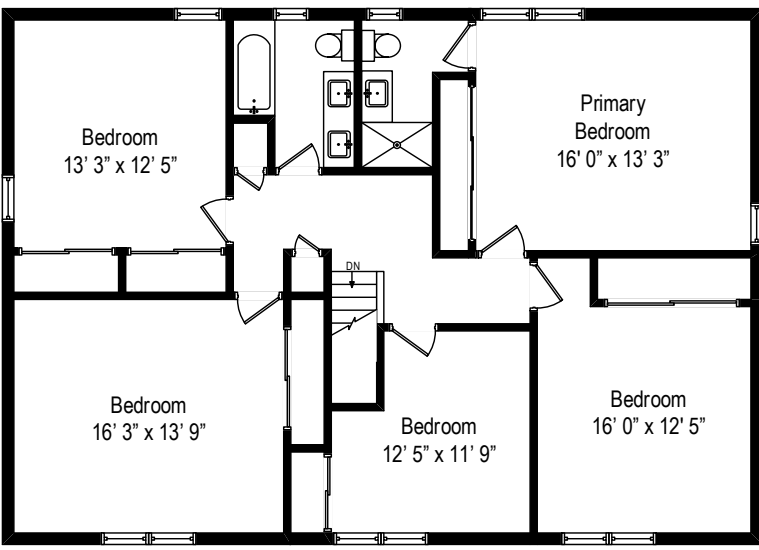

133 Roosevelt Street - Garden City, NY 11530

First Level

133 Roosevelt Street - Garden City, NY 11530

Second Level

133 Roosevelt Street - Garden City, NY 11530

Lower Level

First Level

Second Level

Lower Level

133 Roosevelt Street - Garden City, NY 11530

All dimensions are approximate. This plan is for marketing purposes only.