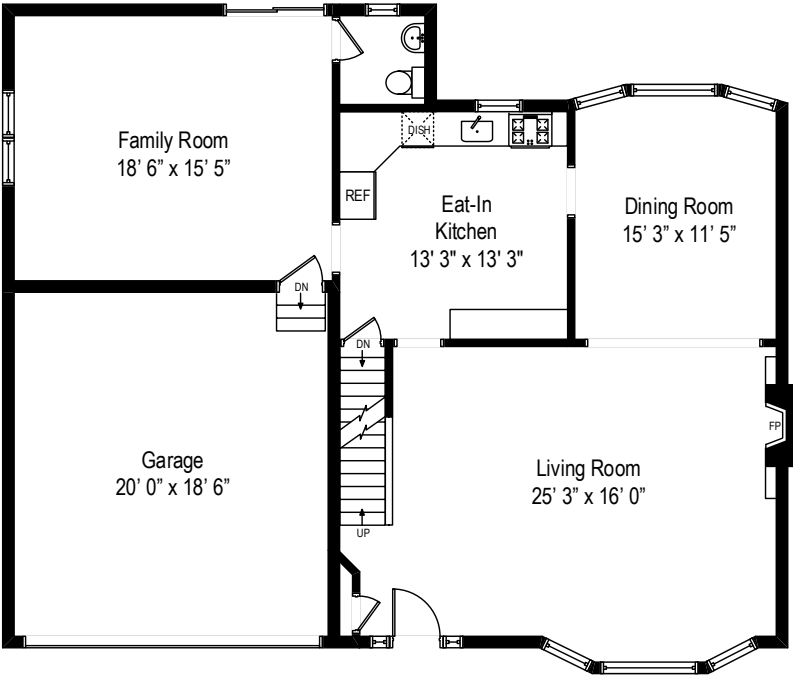

133 Roosevelt Street - Garden City, NY 11530

First Level

133 Roosevelt Street - Garden City, NY 11530

Second Level

133 Roosevelt Street - Garden City, NY 11530

Lower Level

First Level

Second Level

Lower Level

133 Roosevelt Street - Garden City, NY 11530

All dimensions are approximate. This plan is for marketing purposes only.