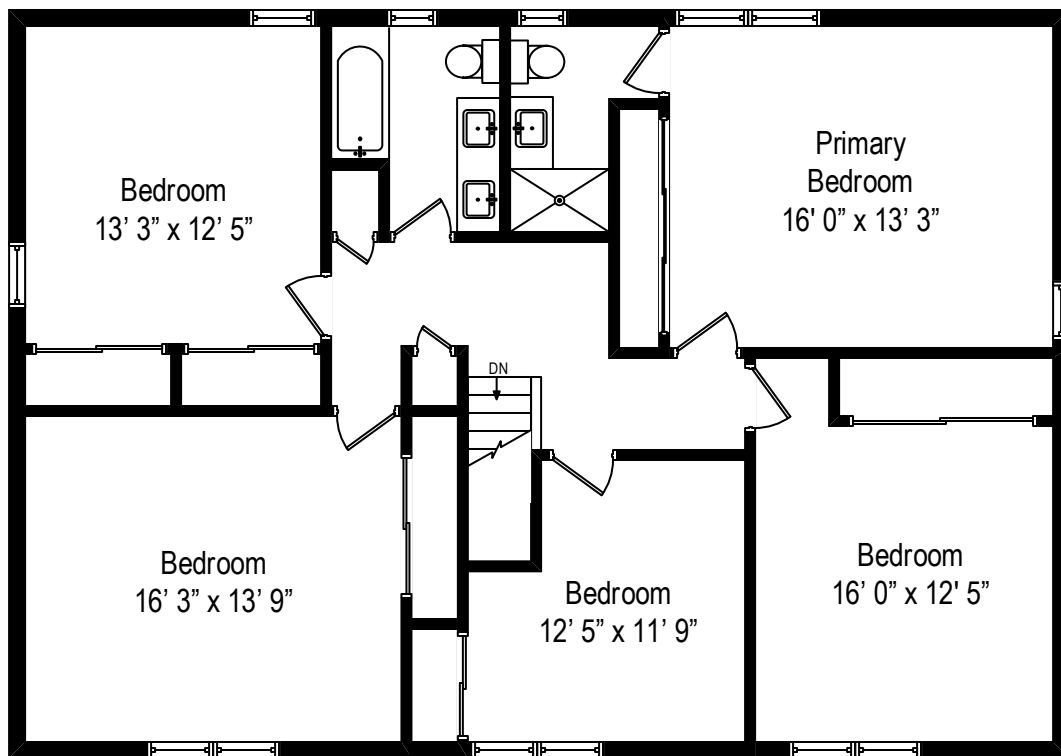

133 Roosevelt Street - Garden City, NY 11530

First Level

133 Roosevelt Street - Garden City, NY 11530

Second Level

133 Roosevelt Street - Garden City, NY 11530

Lower Level

First Level

Second Level

Lower Level

133 Roosevelt Street - Garden City, NY 11530

All dimensions are approximate. This plan is for marketing purposes only.