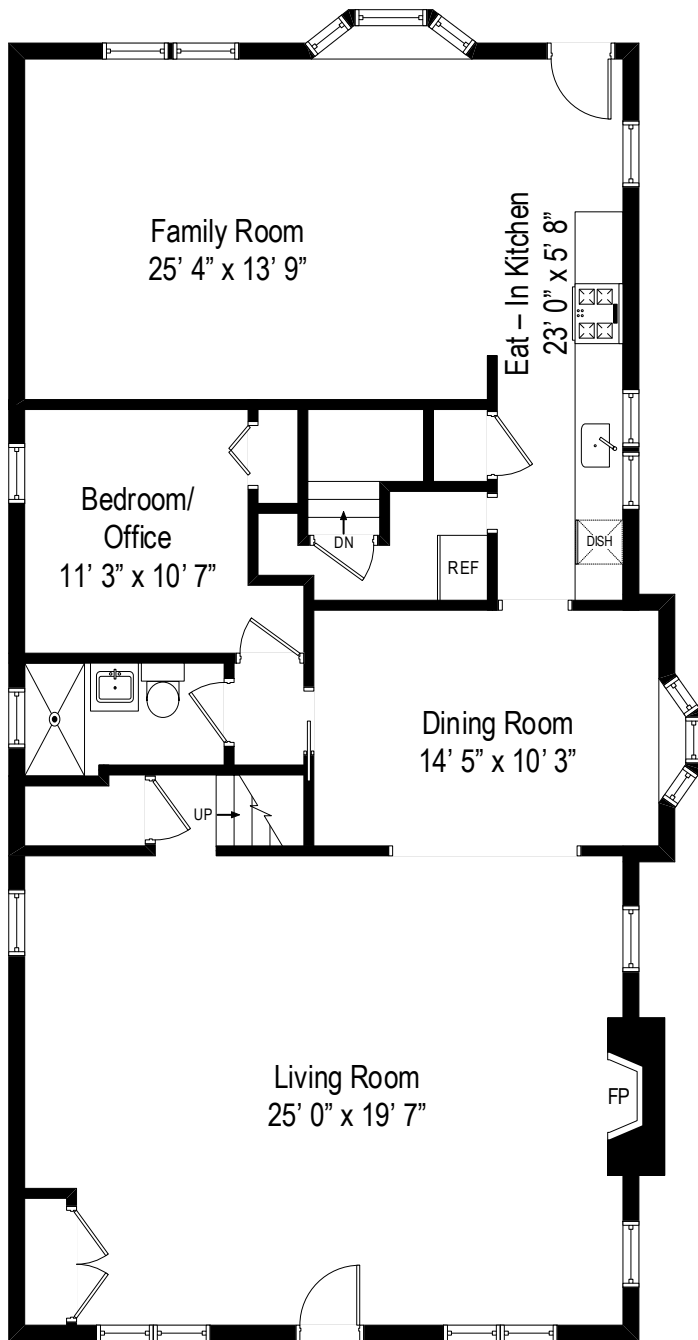

104 Pine Street - Rockville Centre, NY 11570

First Level

104 Pine Street - Rockville Centre, NY 11570

Second Level

All dimensions are approximate. This plan is for marketing purposes only.

First Level

Second Level