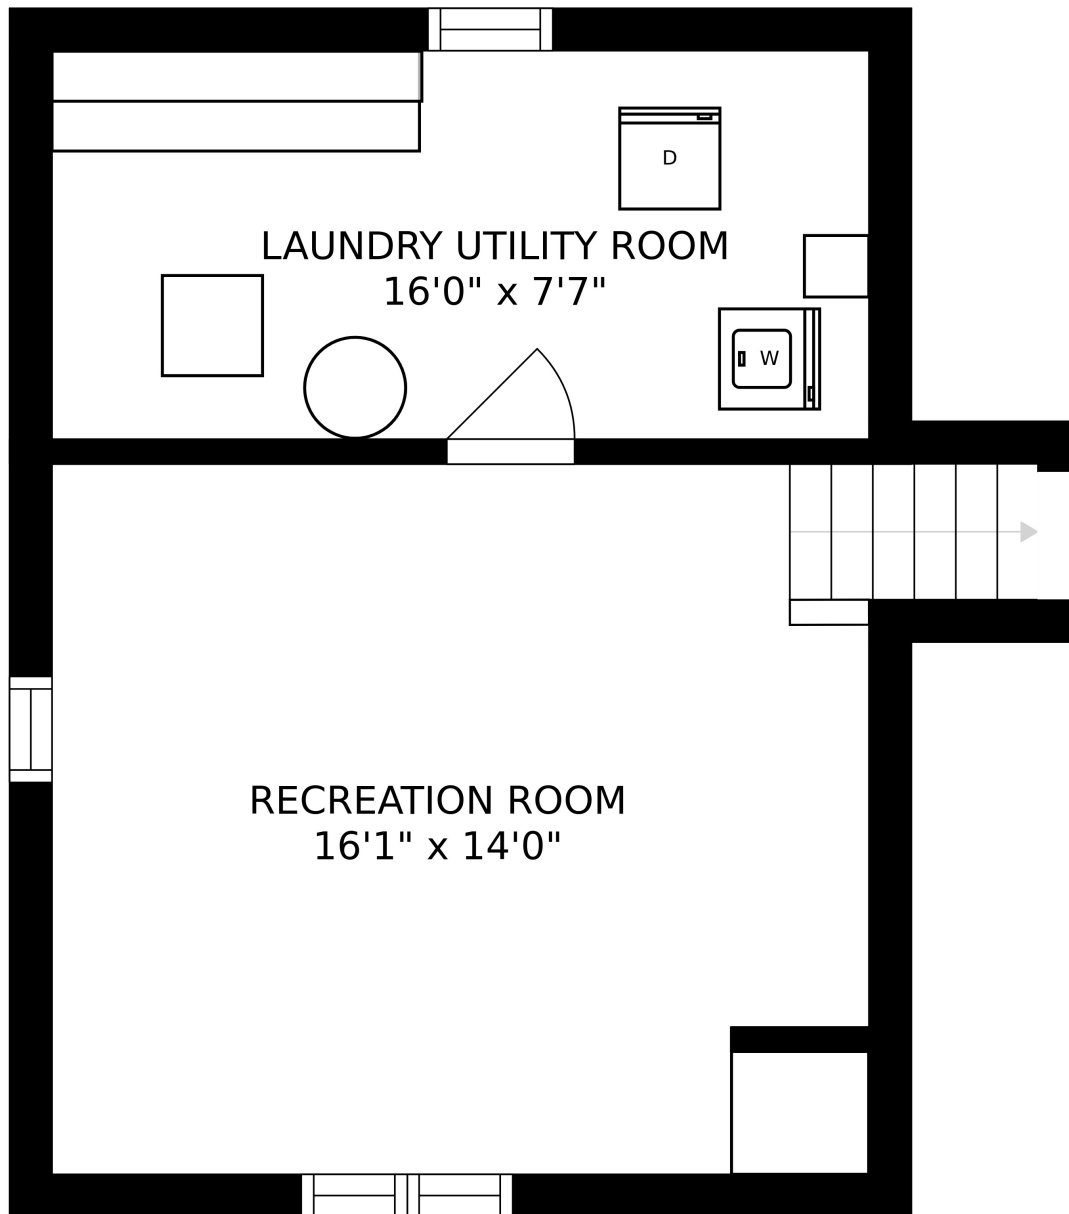

FLOOR 3

FLOOR 1

FLOOR 2

SIZES AND DIMENSIONS ARE APPROXIMATE, ACTUAL MAY VARY.

MASTER BEDROOM
14'5" x 12'6"

SIZES AND DIMENSIONS ARE APPROXIMATE, ACTUAL MAY VARY.

SIZES AND DIMENSIONS ARE APPROXIMATE, ACTUAL MAY VARY.

SIZES AND DIMENSIONS ARE APPROXIMATE, ACTUAL MAY VARY.