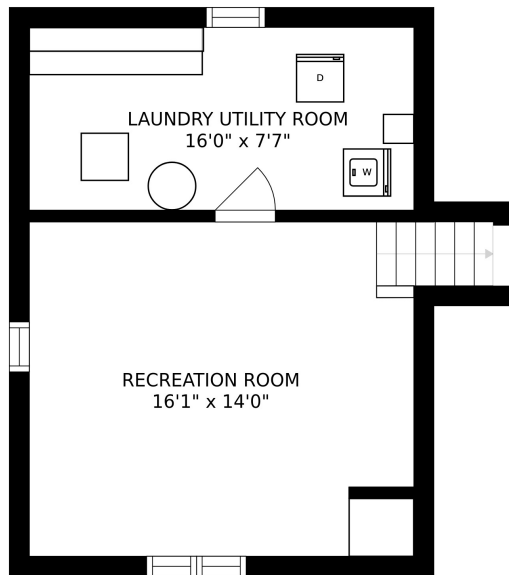

FLOOR 3

FLOOR 1

FLOOR 2

SIZES AND DIMENSIONS ARE APPROXIMATE, ACTUAL MAY VARY.

MASTER BEDROOM
14'5" x 12'6"

SIZES AND DIMENSIONS ARE APPROXIMATE, ACTUAL MAY VARY.

SIZES AND DIMENSIONS ARE APPROXIMATE, ACTUAL MAY VARY.

SIZES AND DIMENSIONS ARE APPROXIMATE, ACTUAL MAY VARY.