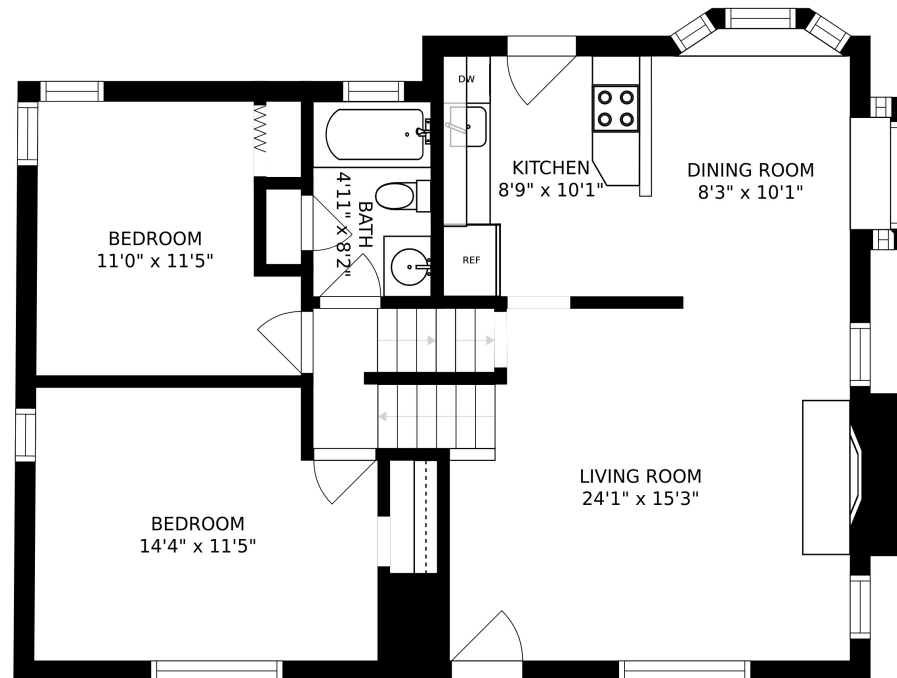

FLOOR 3

FLOOR 1

FLOOR 2

SIZES AND DIMENSIONS ARE APPROXIMATE, ACTUAL MAY VARY.

MASTER BEDROOM
14'5" x 12'6"

SIZES AND DIMENSIONS ARE APPROXIMATE, ACTUAL MAY VARY.

SIZES AND DIMENSIONS ARE APPROXIMATE, ACTUAL MAY VARY.

SIZES AND DIMENSIONS ARE APPROXIMATE, ACTUAL MAY VARY.