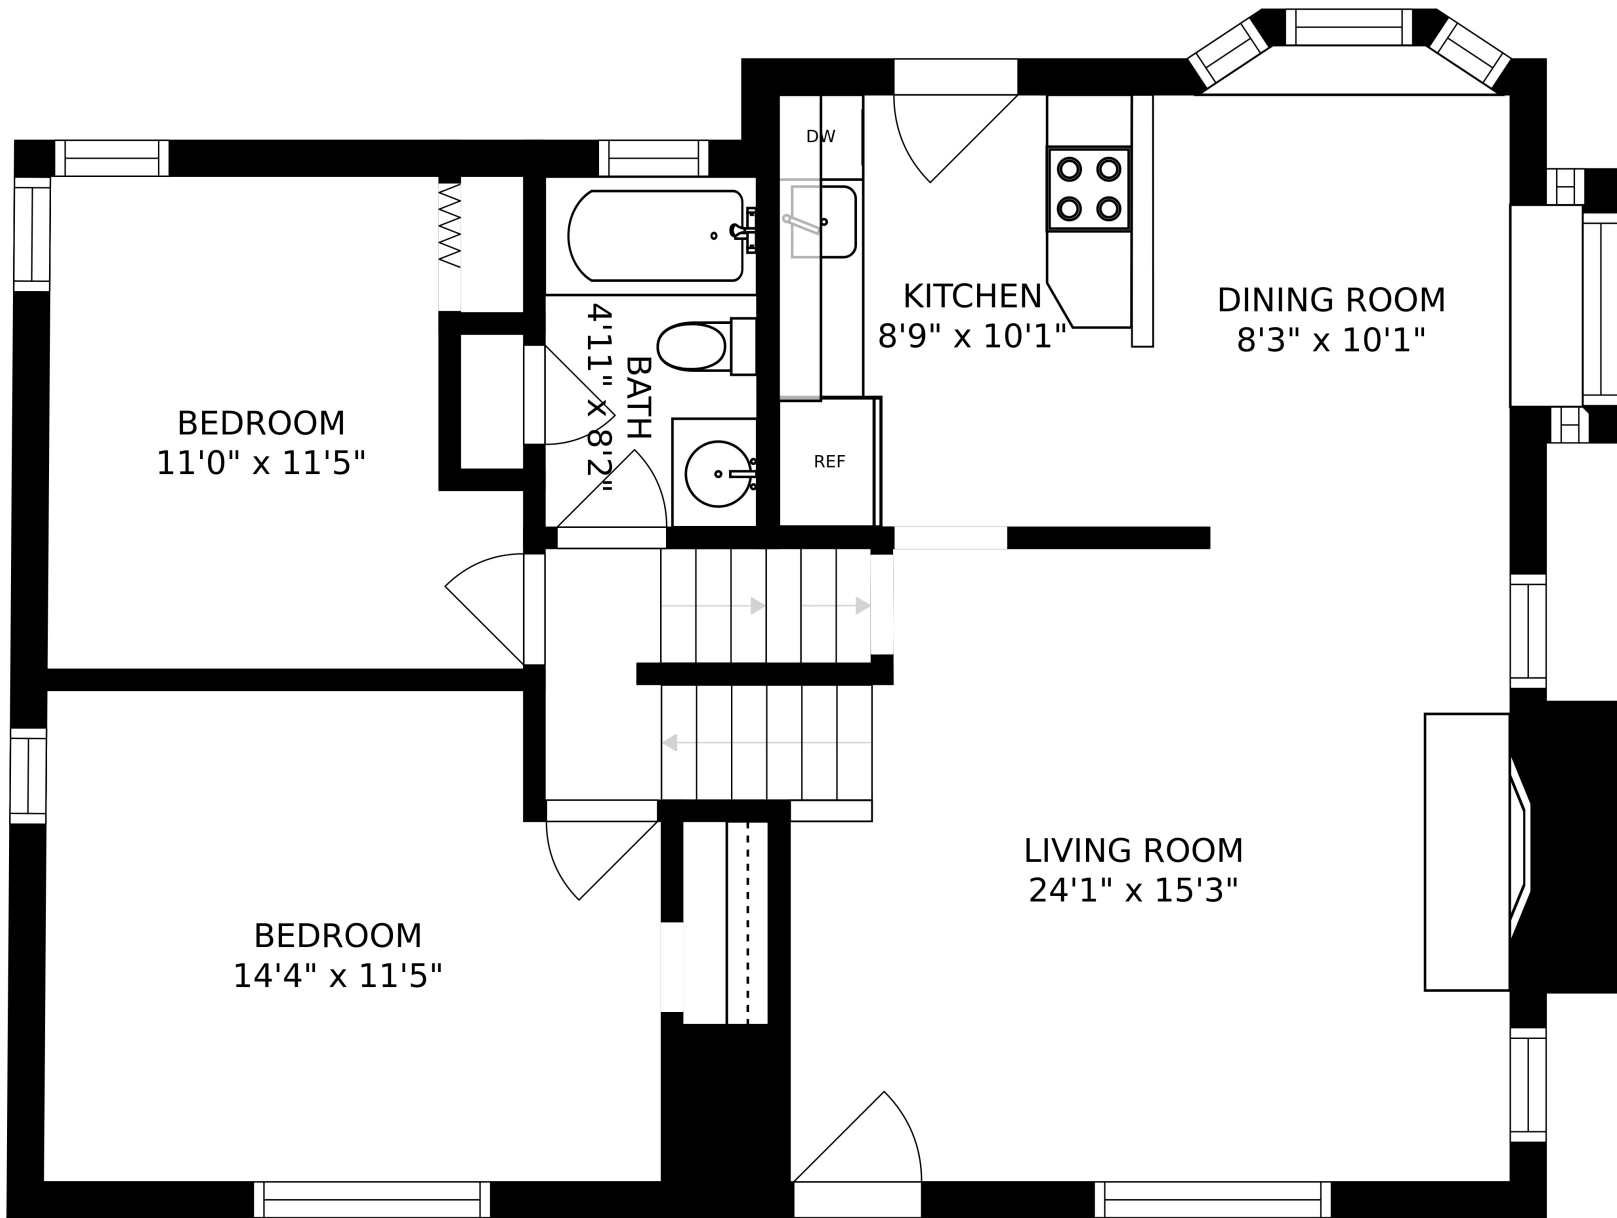

FLOOR 3

FLOOR 1

FLOOR 2

SIZES AND DIMENSIONS ARE APPROXIMATE, ACTUAL MAY VARY.

MASTER BEDROOM
14'5" x 12'6"

SIZES AND DIMENSIONS ARE APPROXIMATE, ACTUAL MAY VARY.

SIZES AND DIMENSIONS ARE APPROXIMATE, ACTUAL MAY VARY.

SIZES AND DIMENSIONS ARE APPROXIMATE, ACTUAL MAY VARY.