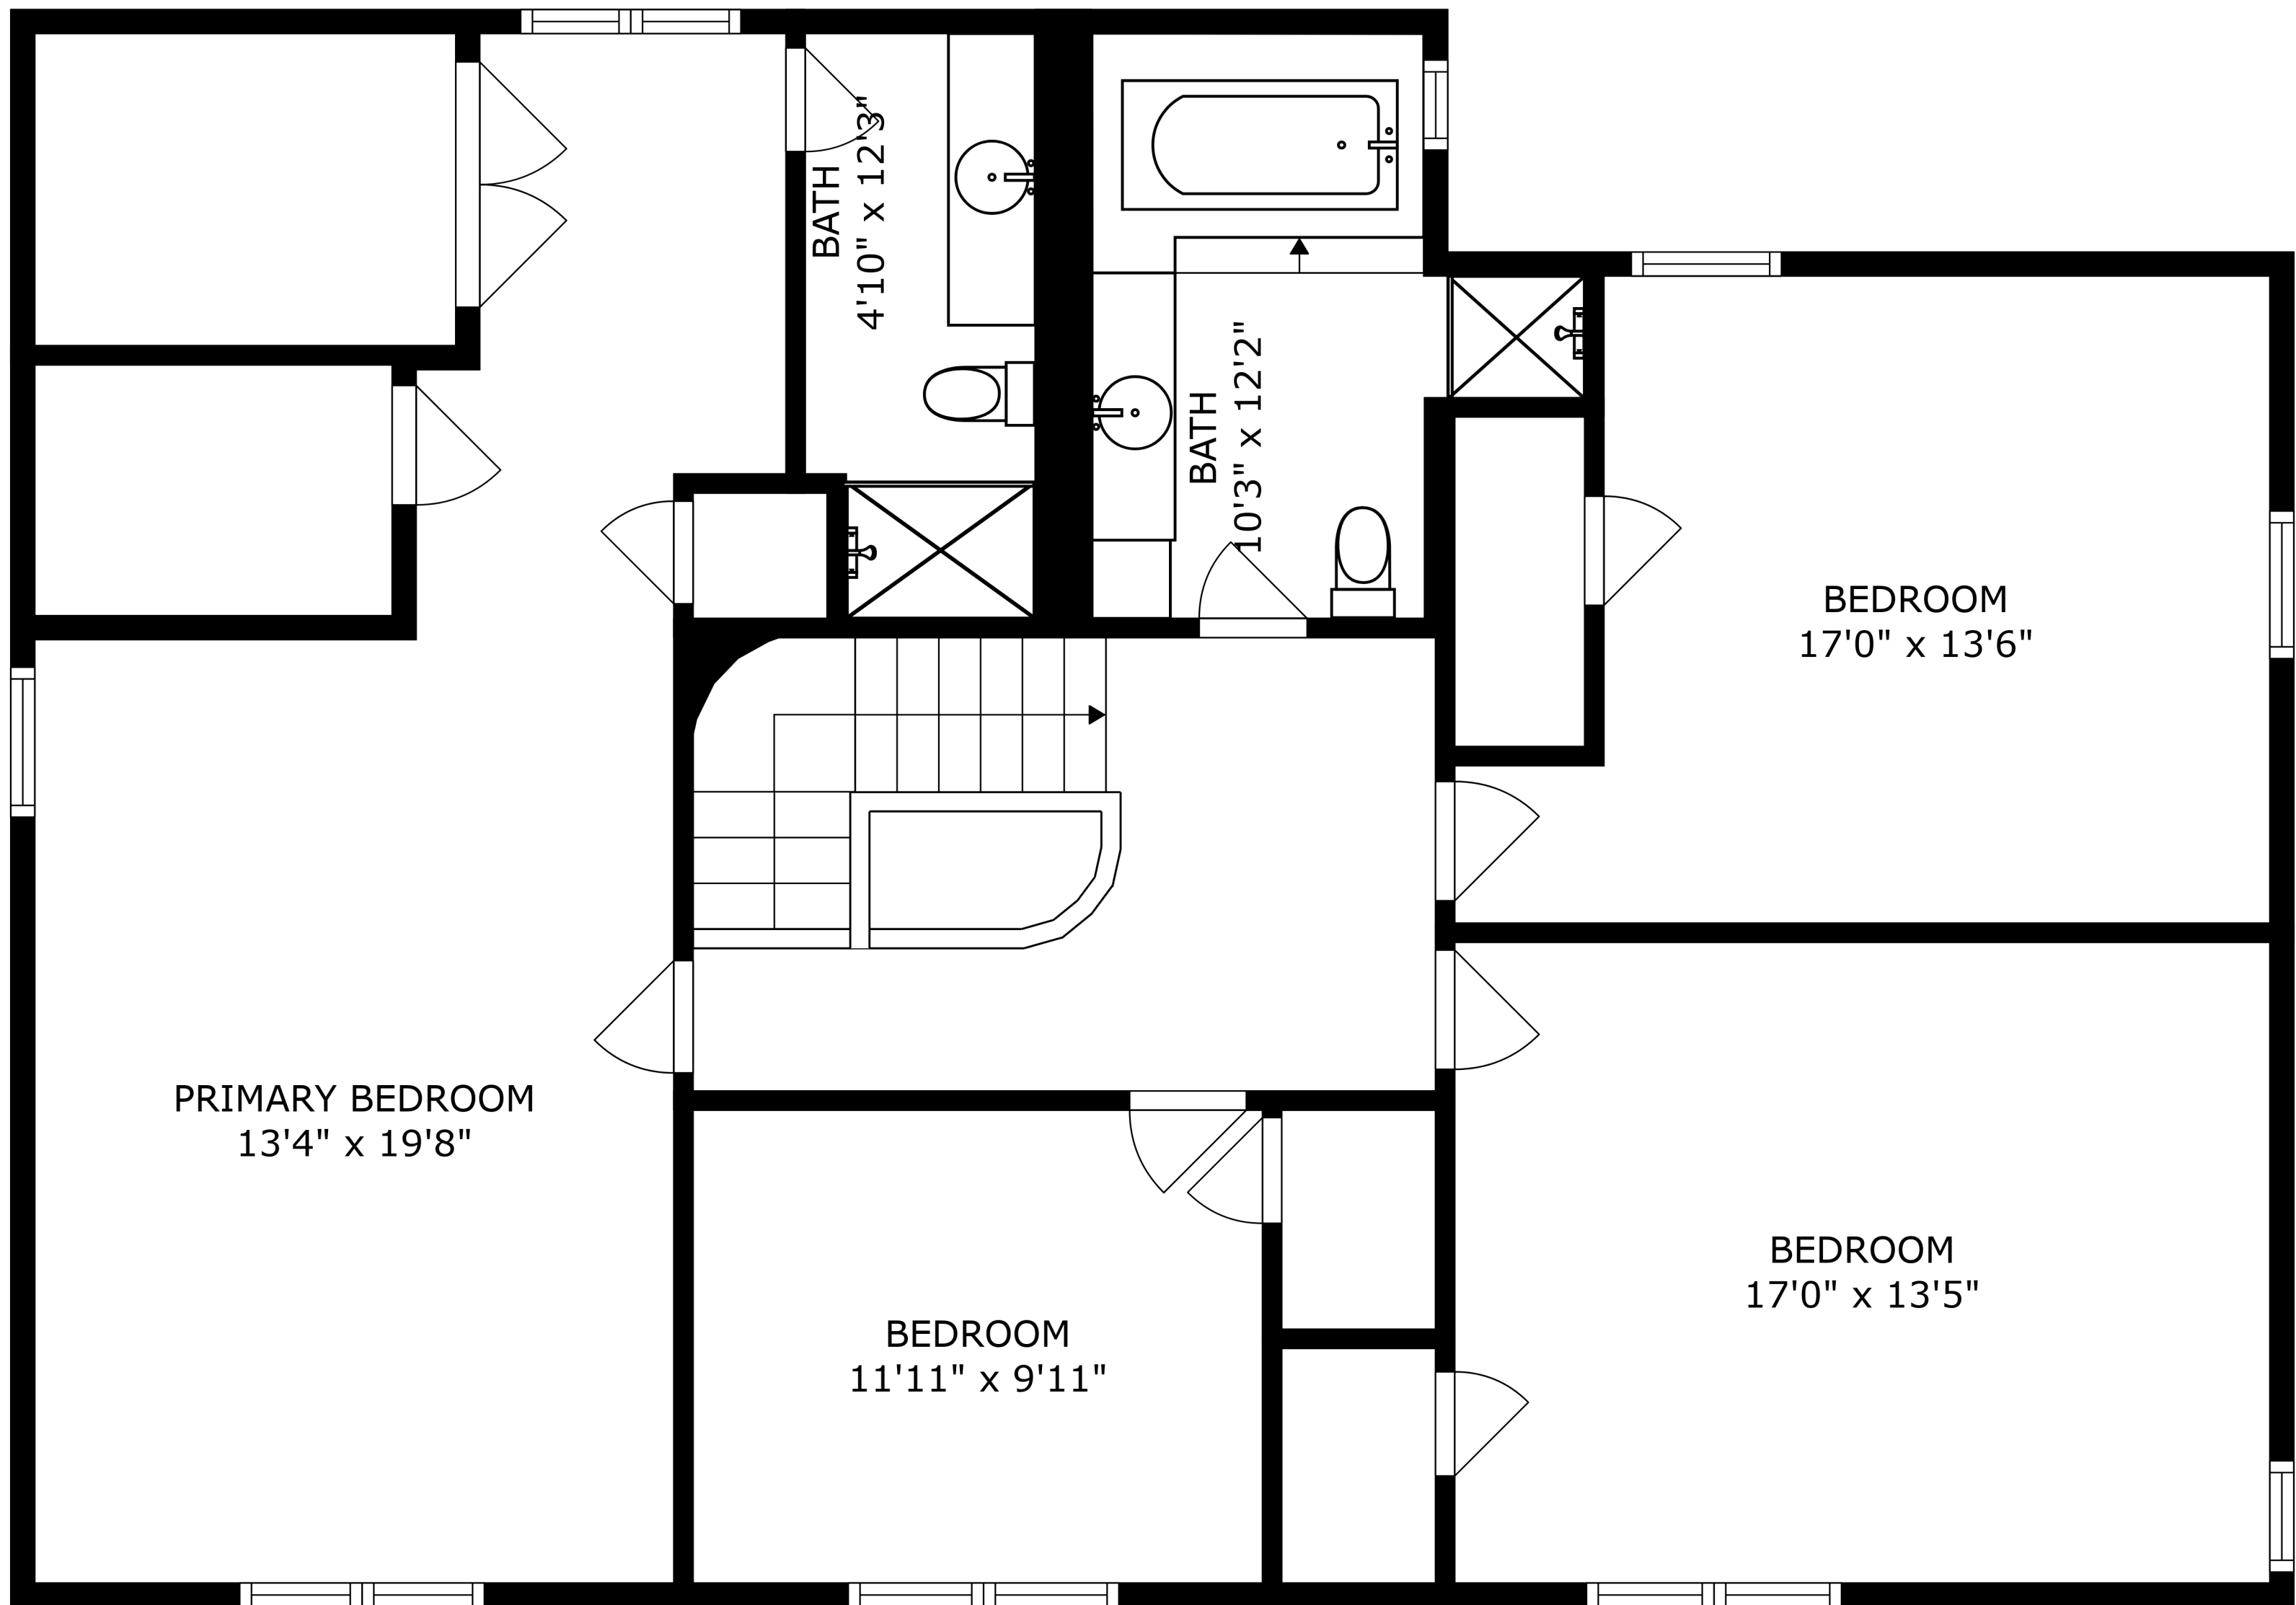

SIZES AND DIMENSIONS ARE APPROXIMATE, ACTUAL MAY VARY.

PRIMARY BEDROOM
13'4" x 19'8"

BEDROOM
11'11" x 9'11"

BEDROOM
17'0" x 13'5"

BEDROOM
17'0" x 13'6"

BATH
4'10" x 12'3"

BATH
10'3" x 12'2"

SIZES AND DIMENSIONS ARE APPROXIMATE, ACTUAL MAY VARY.

STORAGE
24'11" x 4'6"

RECEPTION
24'11" x 16'5"

SIZES AND DIMENSIONS ARE APPROXIMATE, ACTUAL MAY VARY.