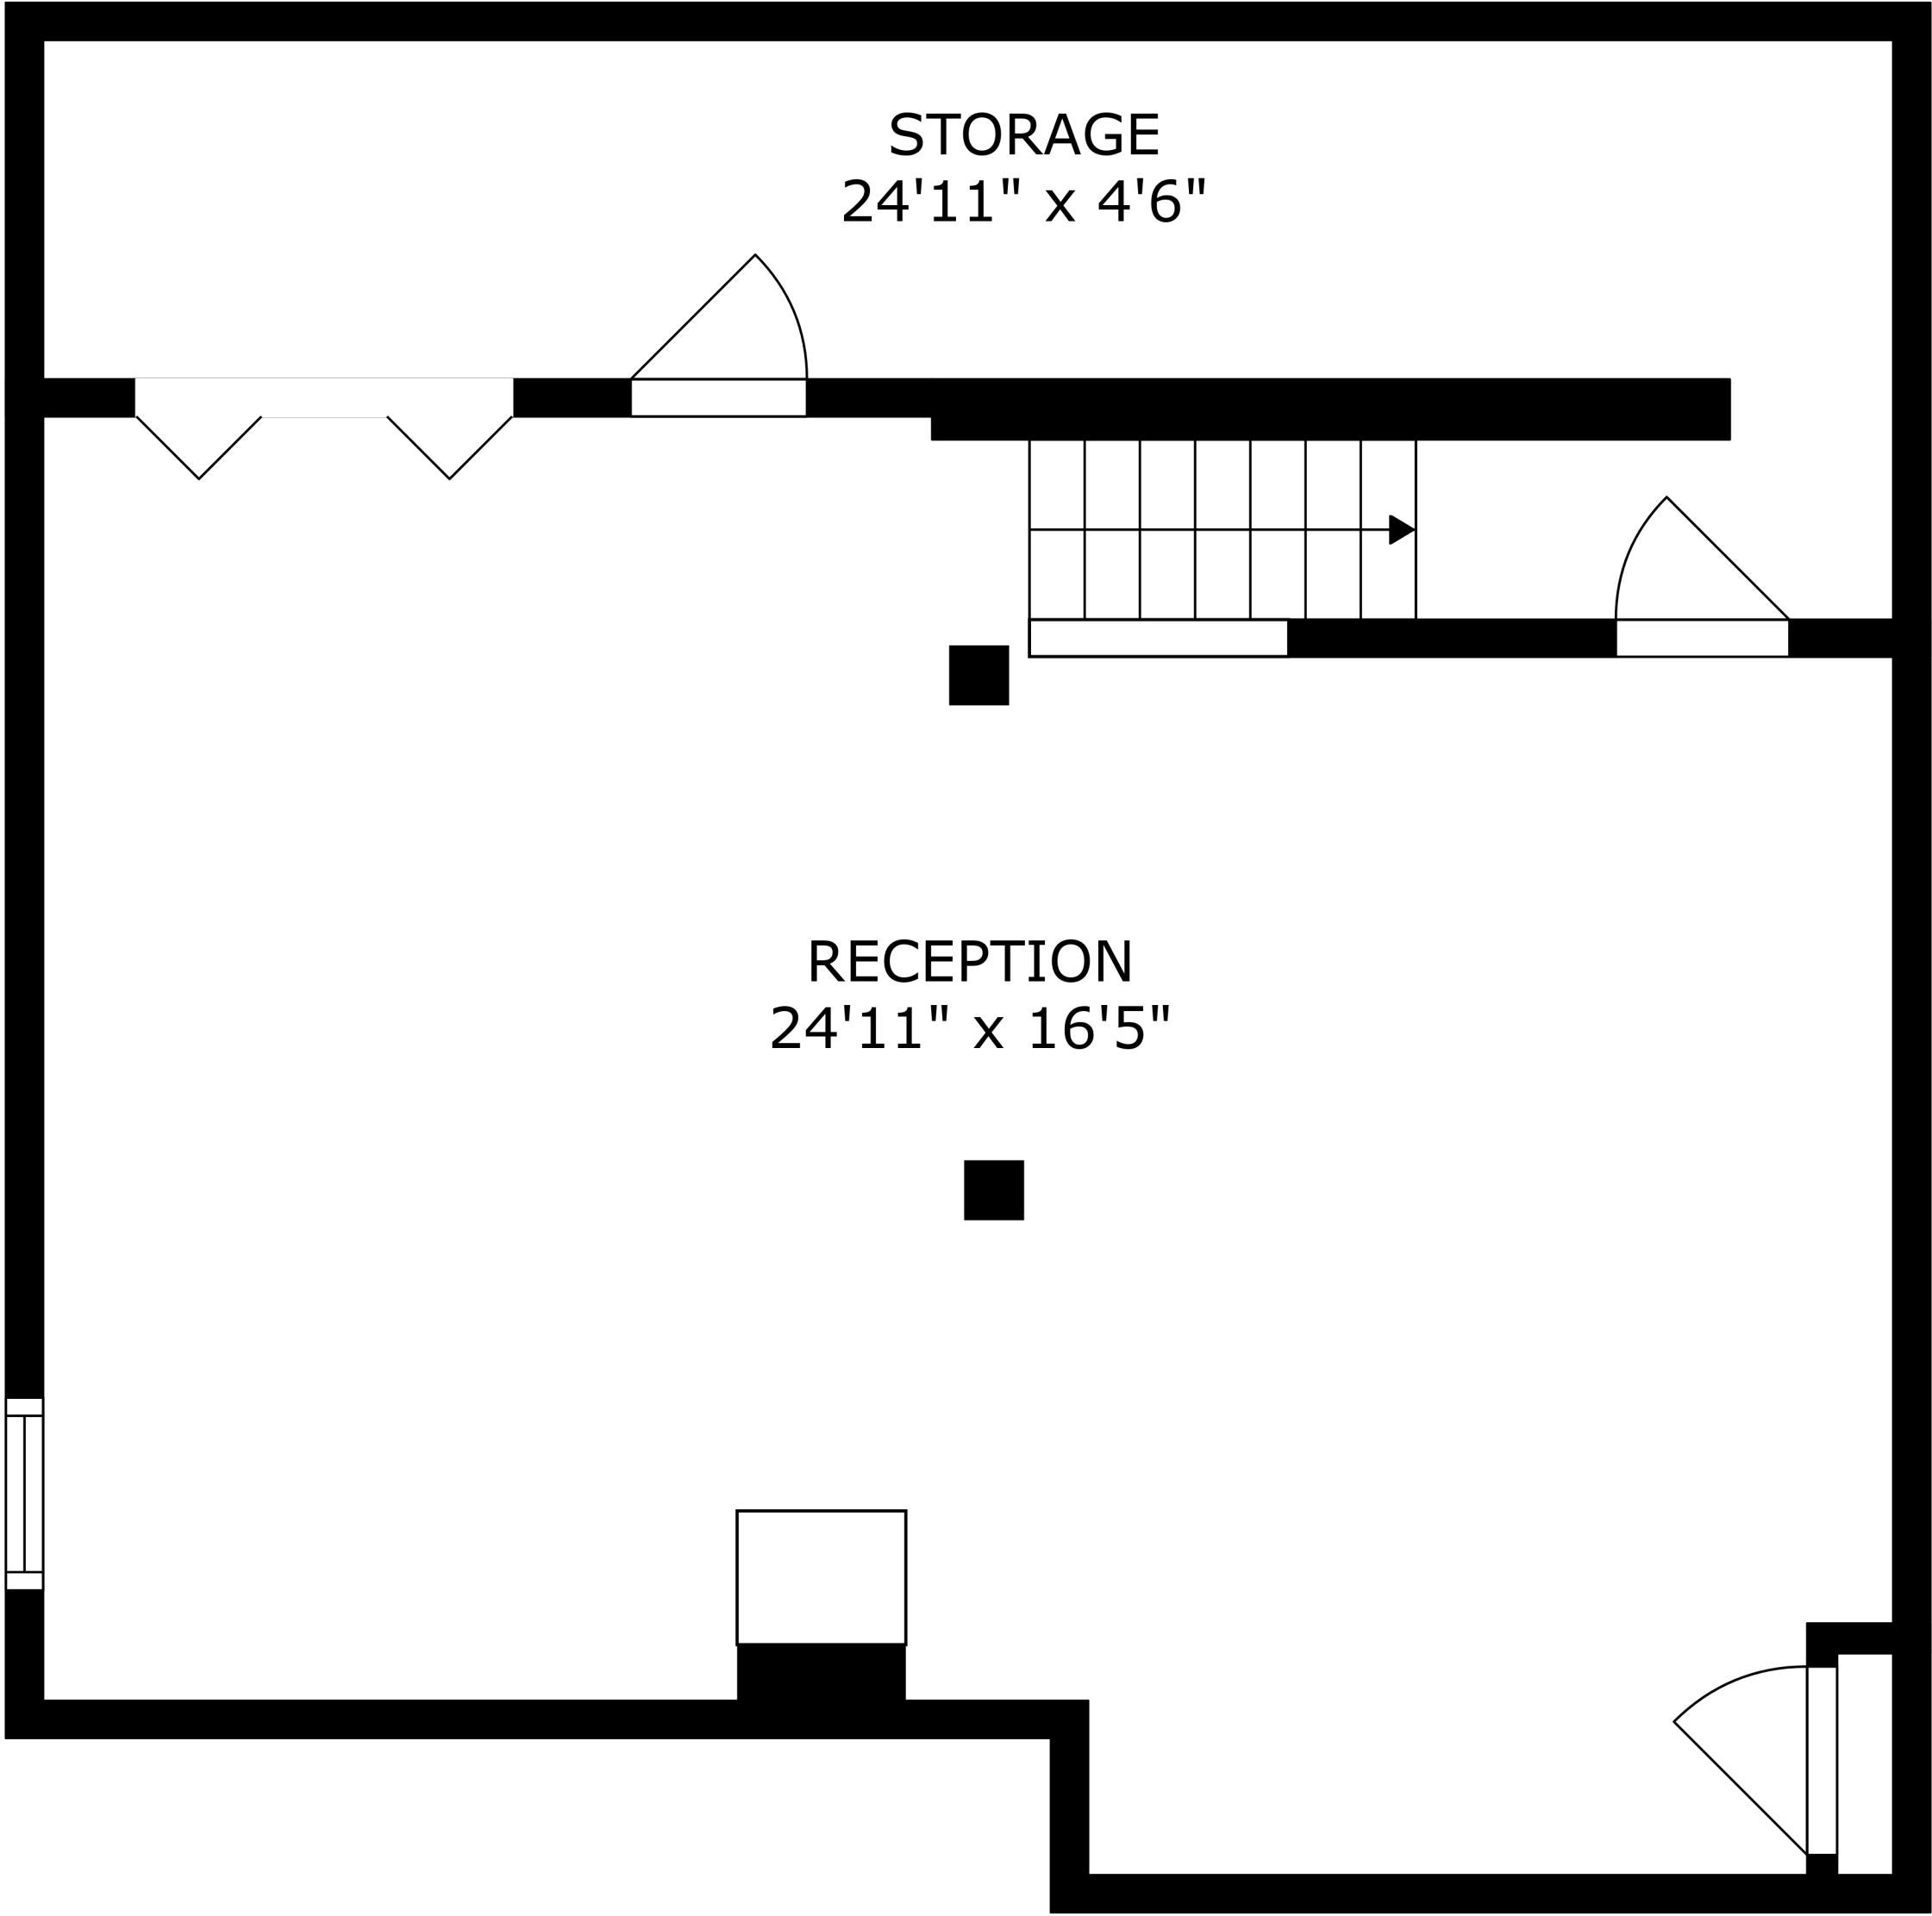

SIZES AND DIMENSIONS ARE APPROXIMATE, ACTUAL MAY VARY.

PRIMARY BEDROOM
13'4" x 19'8"

BEDROOM
11'11" x 9'11"

BEDROOM
17'0" x 13'5"

BEDROOM
17'0" x 13'6"

BATH
4'10" x 12'3"

BATH
10'3" x 12'2"

SIZES AND DIMENSIONS ARE APPROXIMATE, ACTUAL MAY VARY.

STORAGE
24'11" x 4'6"

RECEPTION
24'11" x 16'5"

SIZES AND DIMENSIONS ARE APPROXIMATE, ACTUAL MAY VARY.