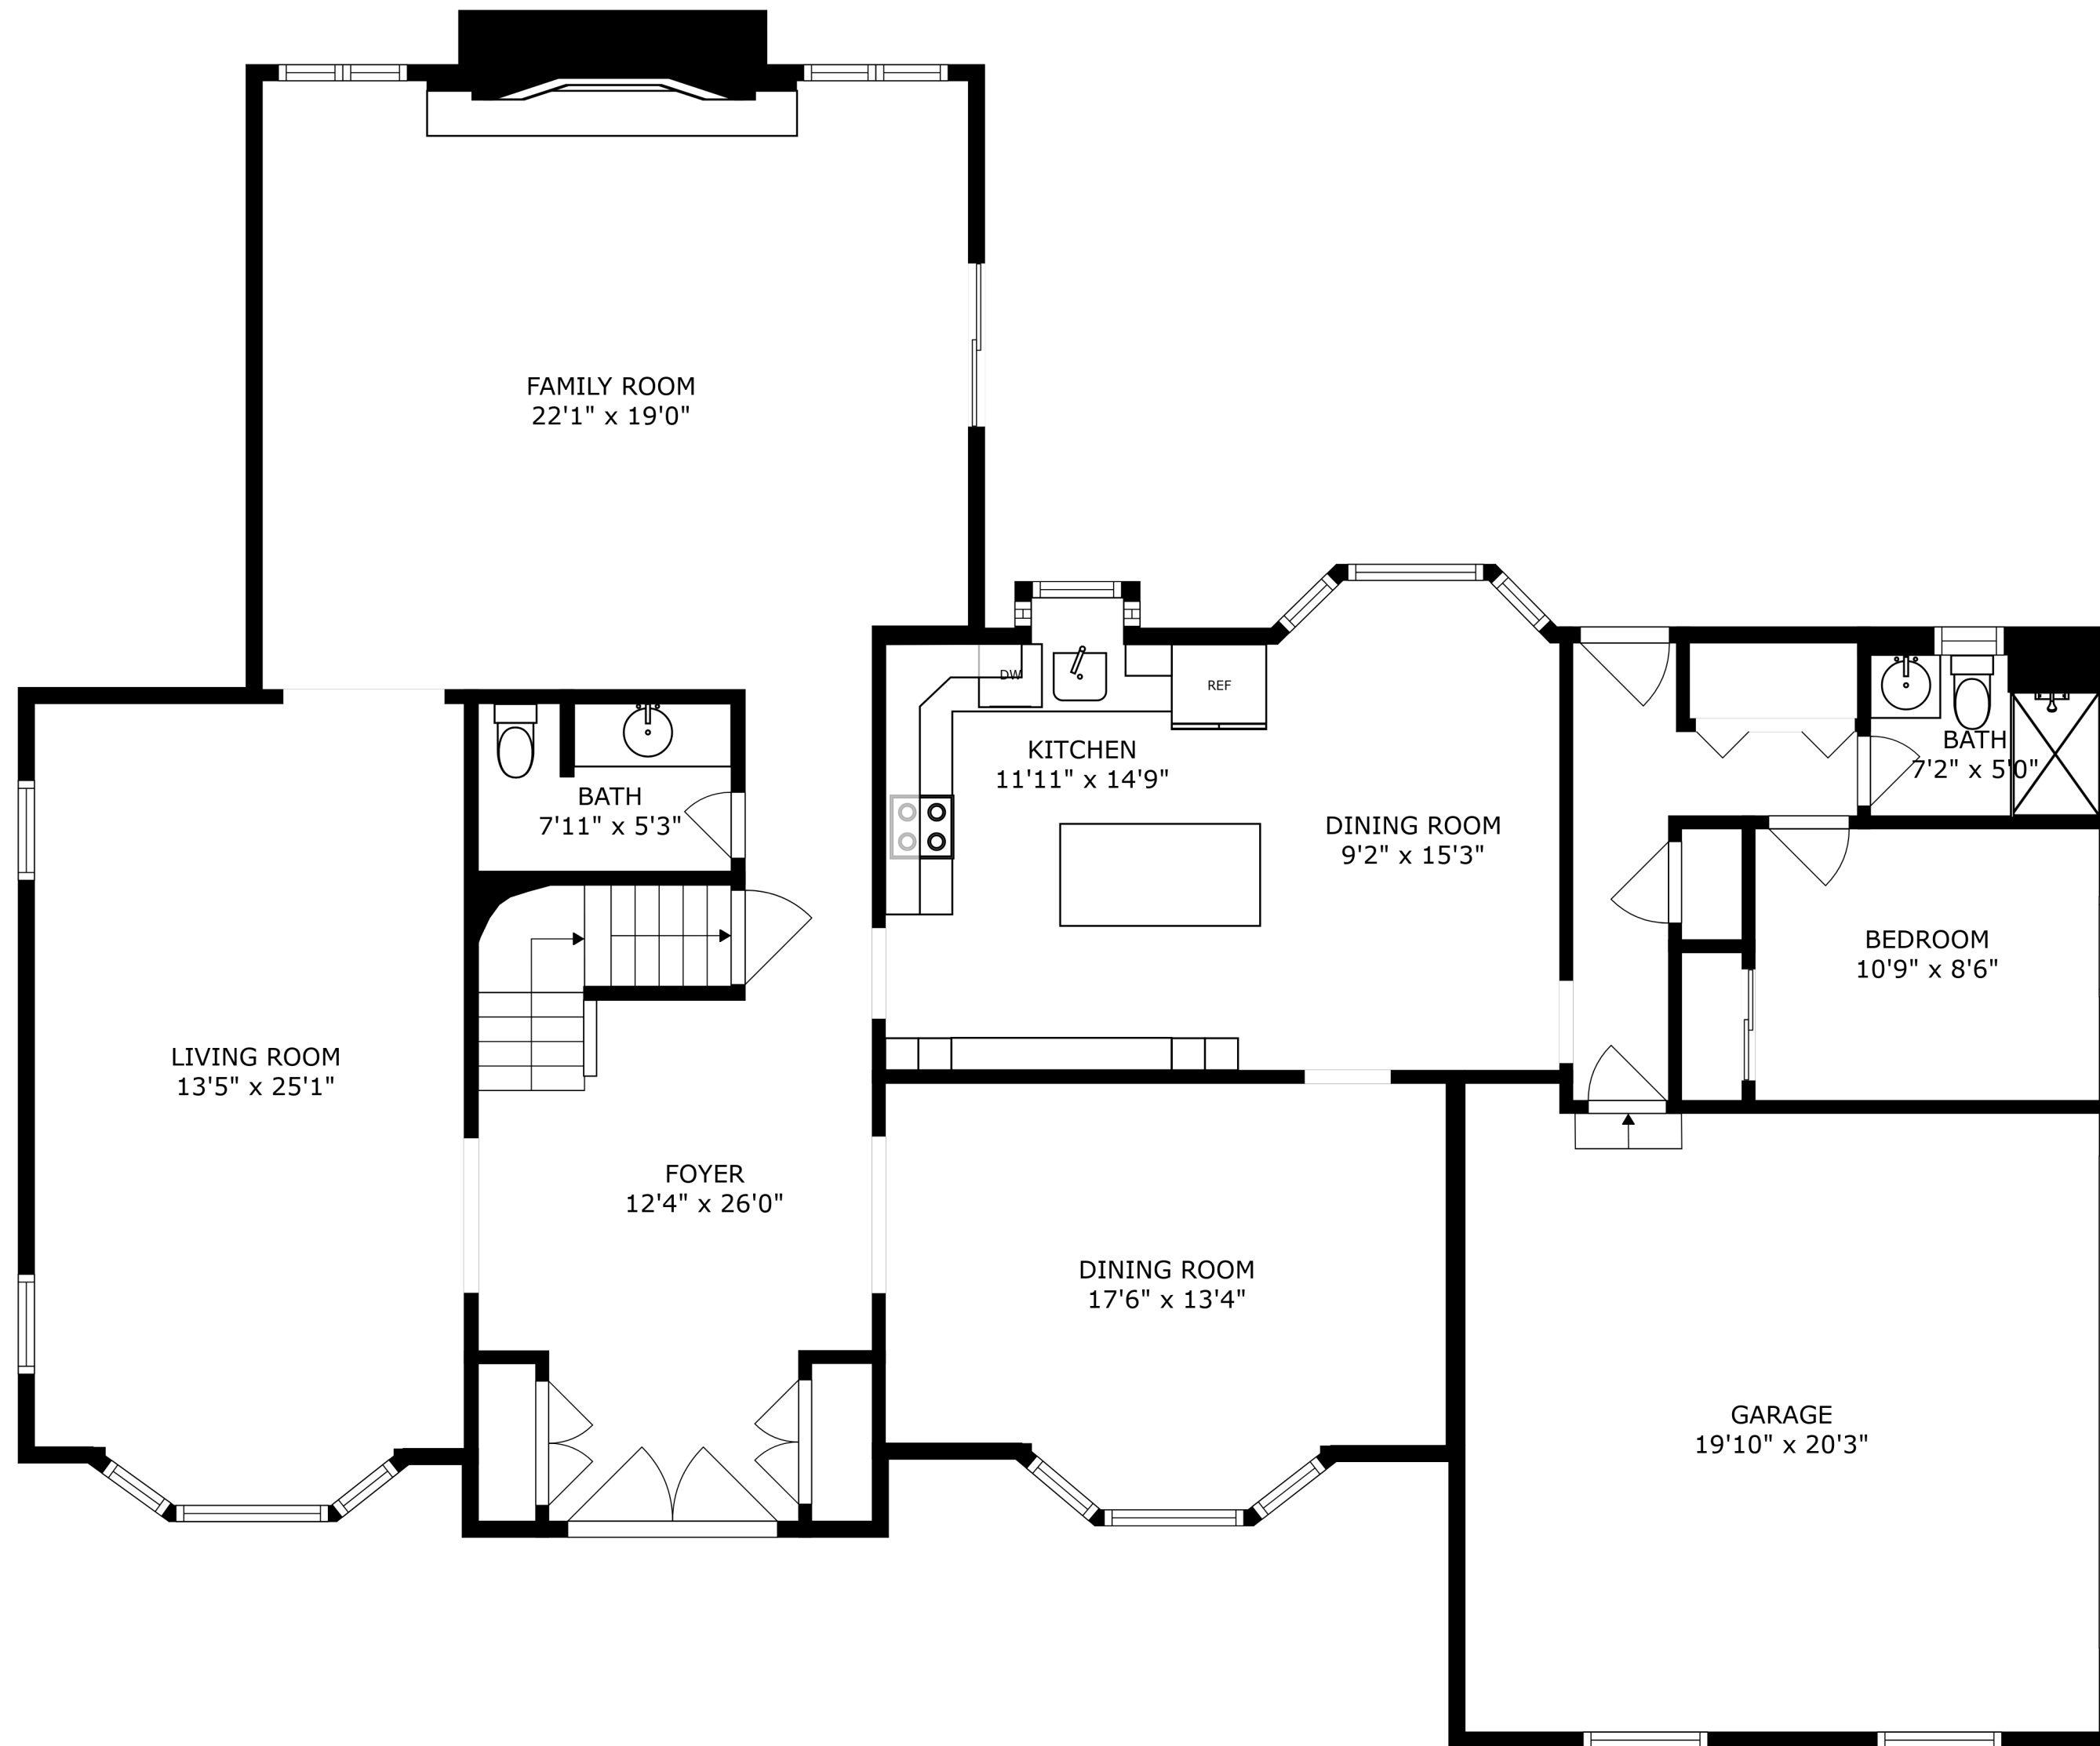

SIZES AND DIMENSIONS ARE APPROXIMATE, ACTUAL MAY VARY.

PRIMARY BEDROOM
13'4" x 19'8"

BEDROOM
11'11" x 9'11"

BEDROOM
17'0" x 13'5"

BEDROOM
17'0" x 13'6"

BATH
4'10" x 12'3"

BATH
10'3" x 12'2"

SIZES AND DIMENSIONS ARE APPROXIMATE, ACTUAL MAY VARY.

STORAGE
24'11" x 4'6"

RECEPTION
24'11" x 16'5"

SIZES AND DIMENSIONS ARE APPROXIMATE, ACTUAL MAY VARY.