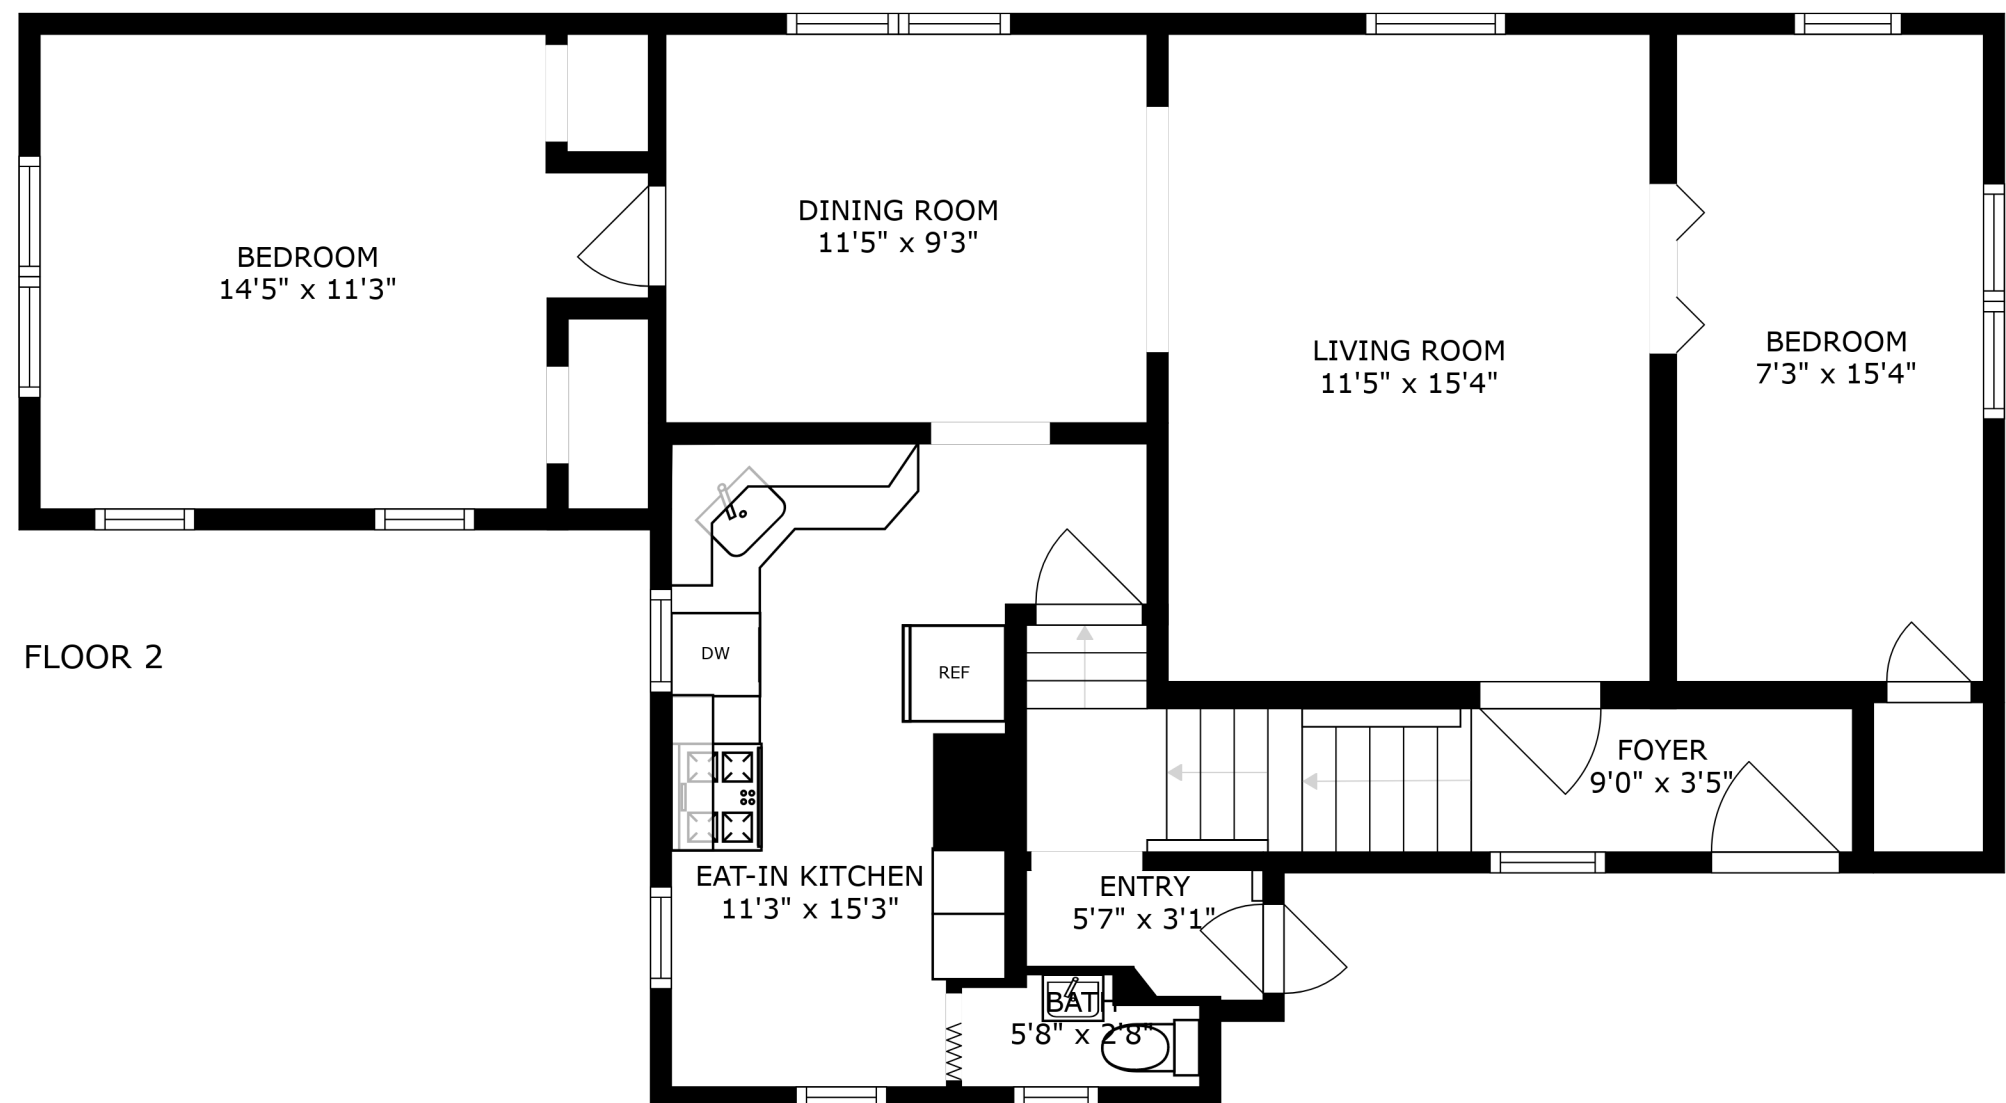

FLOOR 3

FLOOR 2

SIZES AND DIMENSIONS ARE APPROXIMATE, ACTUAL MAY VARY.

SIZES AND DIMENSIONS ARE APPROXIMATE, ACTUAL MAY VARY.

RECREATION ROOM
22'2" x 18'9"

LAUNDRY
13'8" x 9'1"

BATH
7'10" x 3'7"