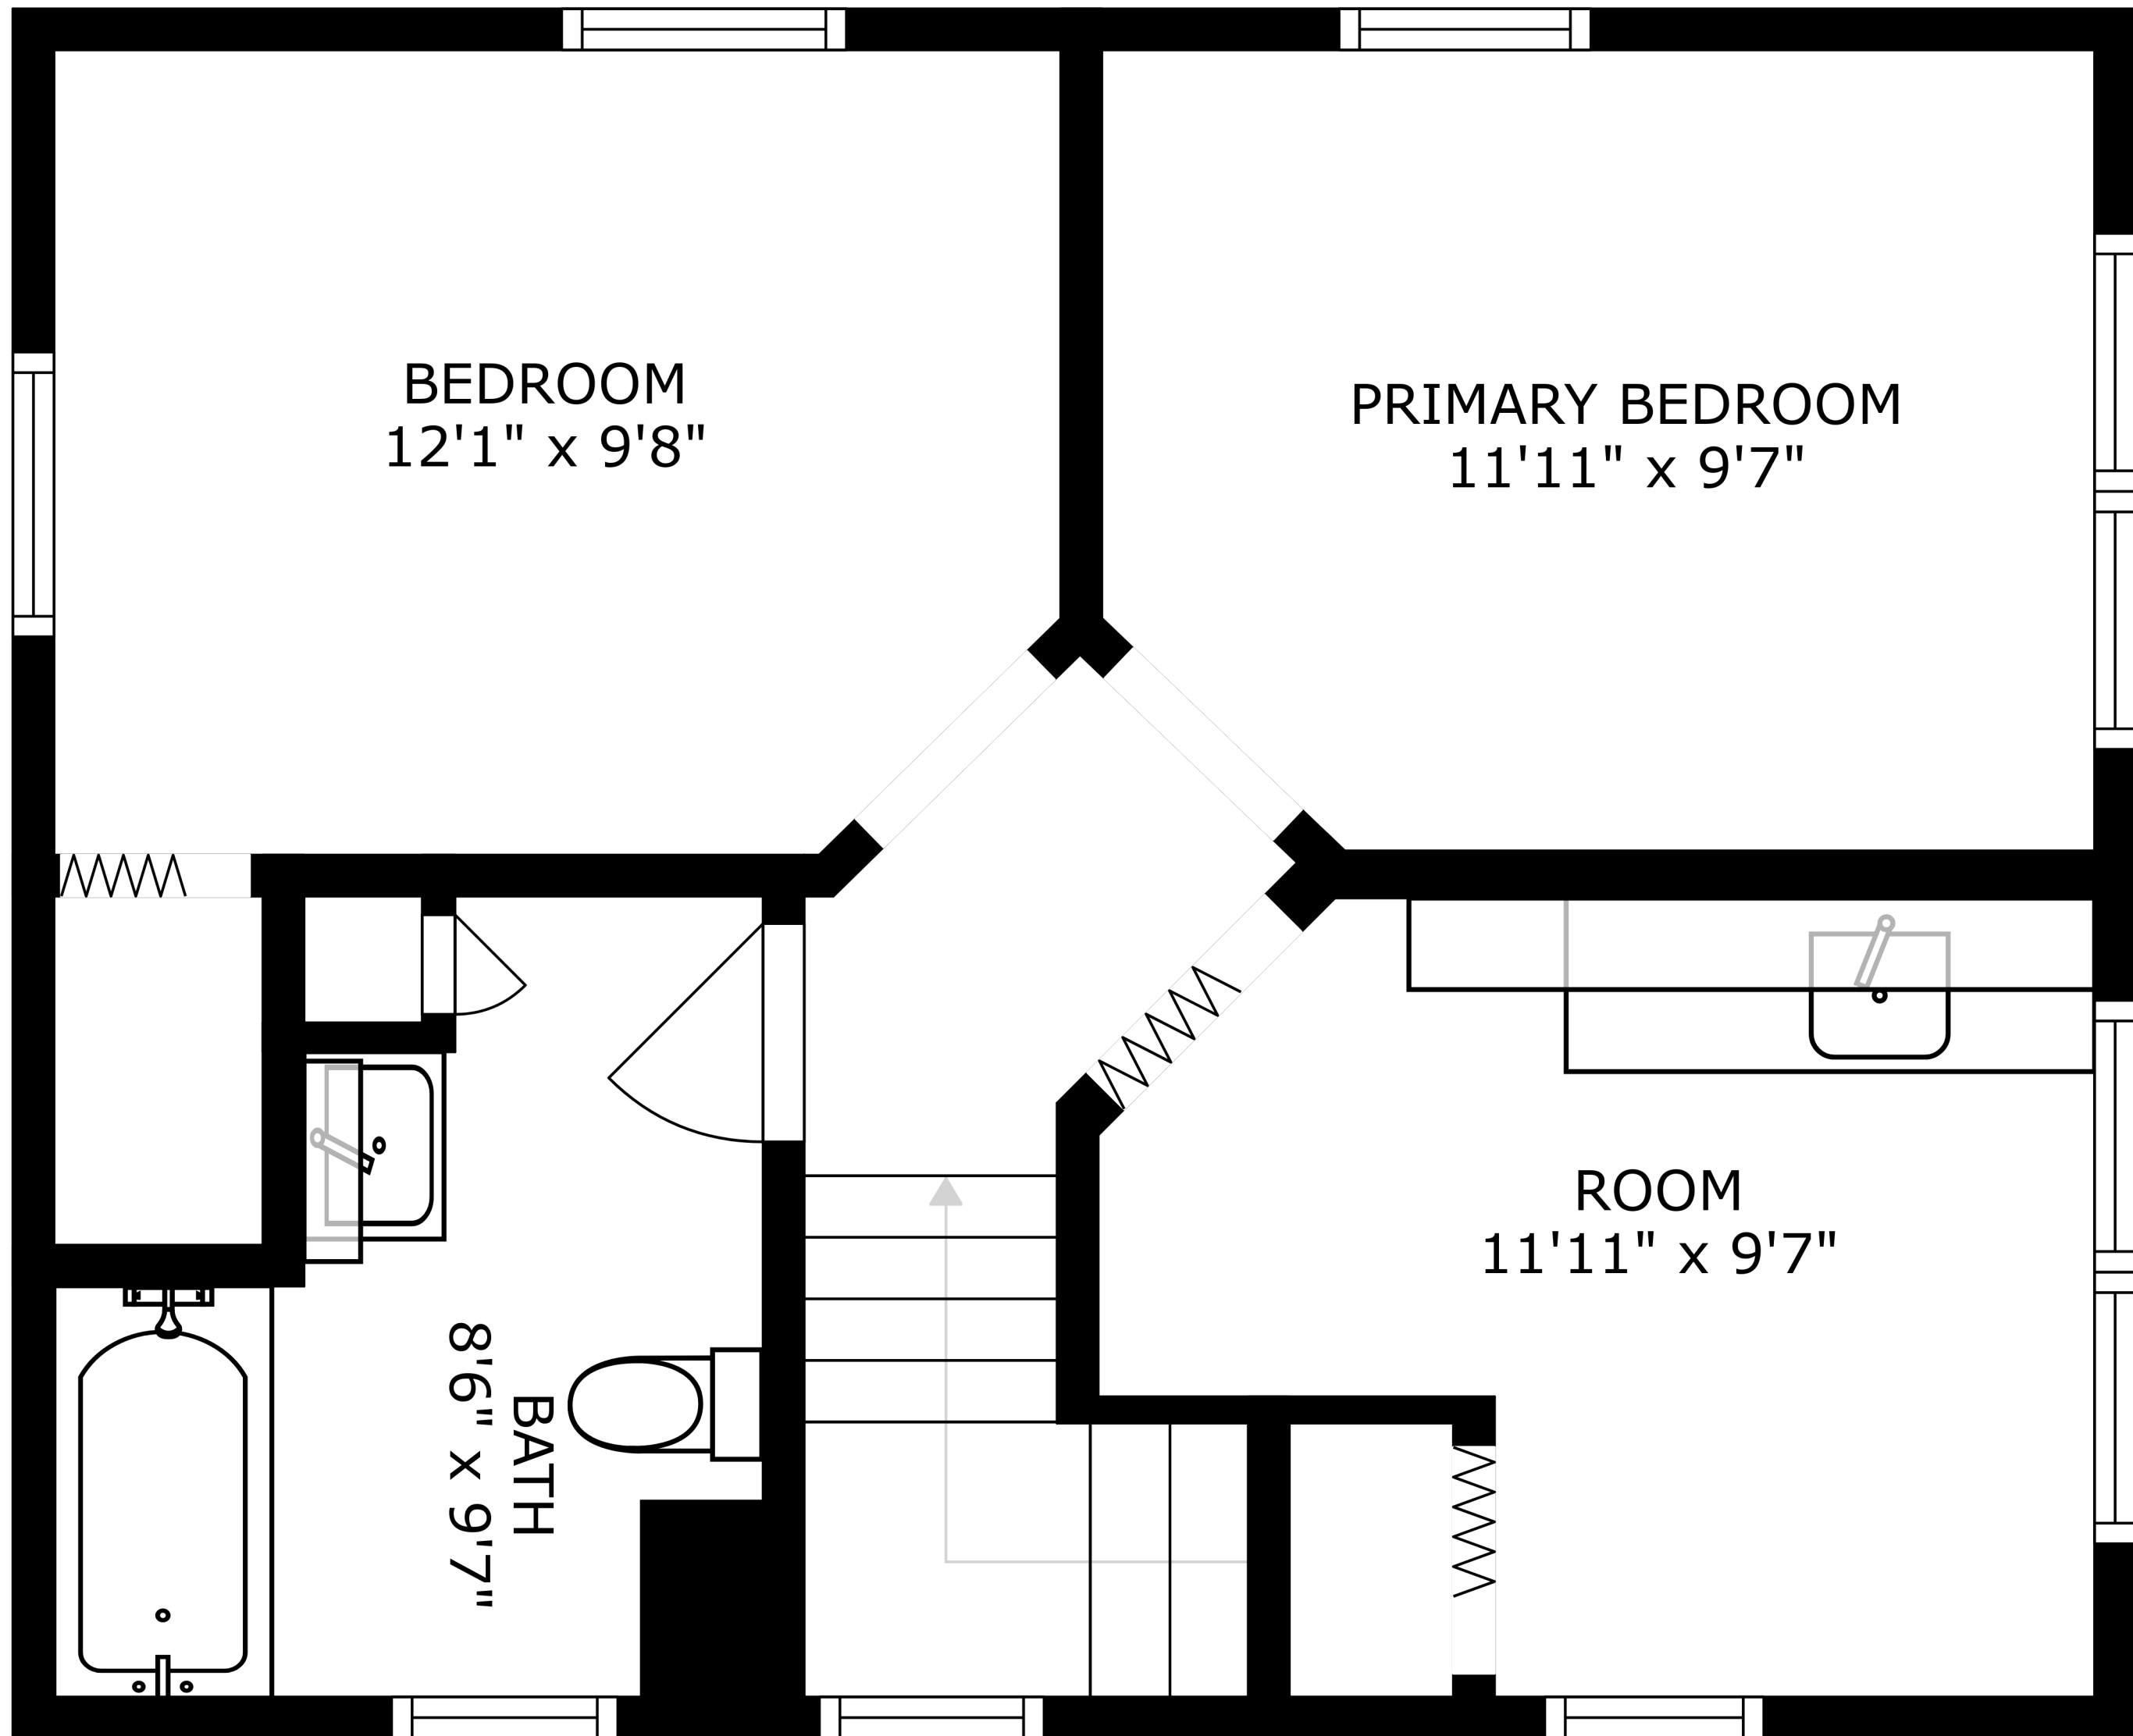

FLOOR 3

FLOOR 2

SIZES AND DIMENSIONS ARE APPROXIMATE, ACTUAL MAY VARY.

SIZES AND DIMENSIONS ARE APPROXIMATE, ACTUAL MAY VARY.

RECREATION ROOM
22'2" x 18'9"

LAUNDRY
13'8" x 9'1"

BATH
7'10" x 3'7"