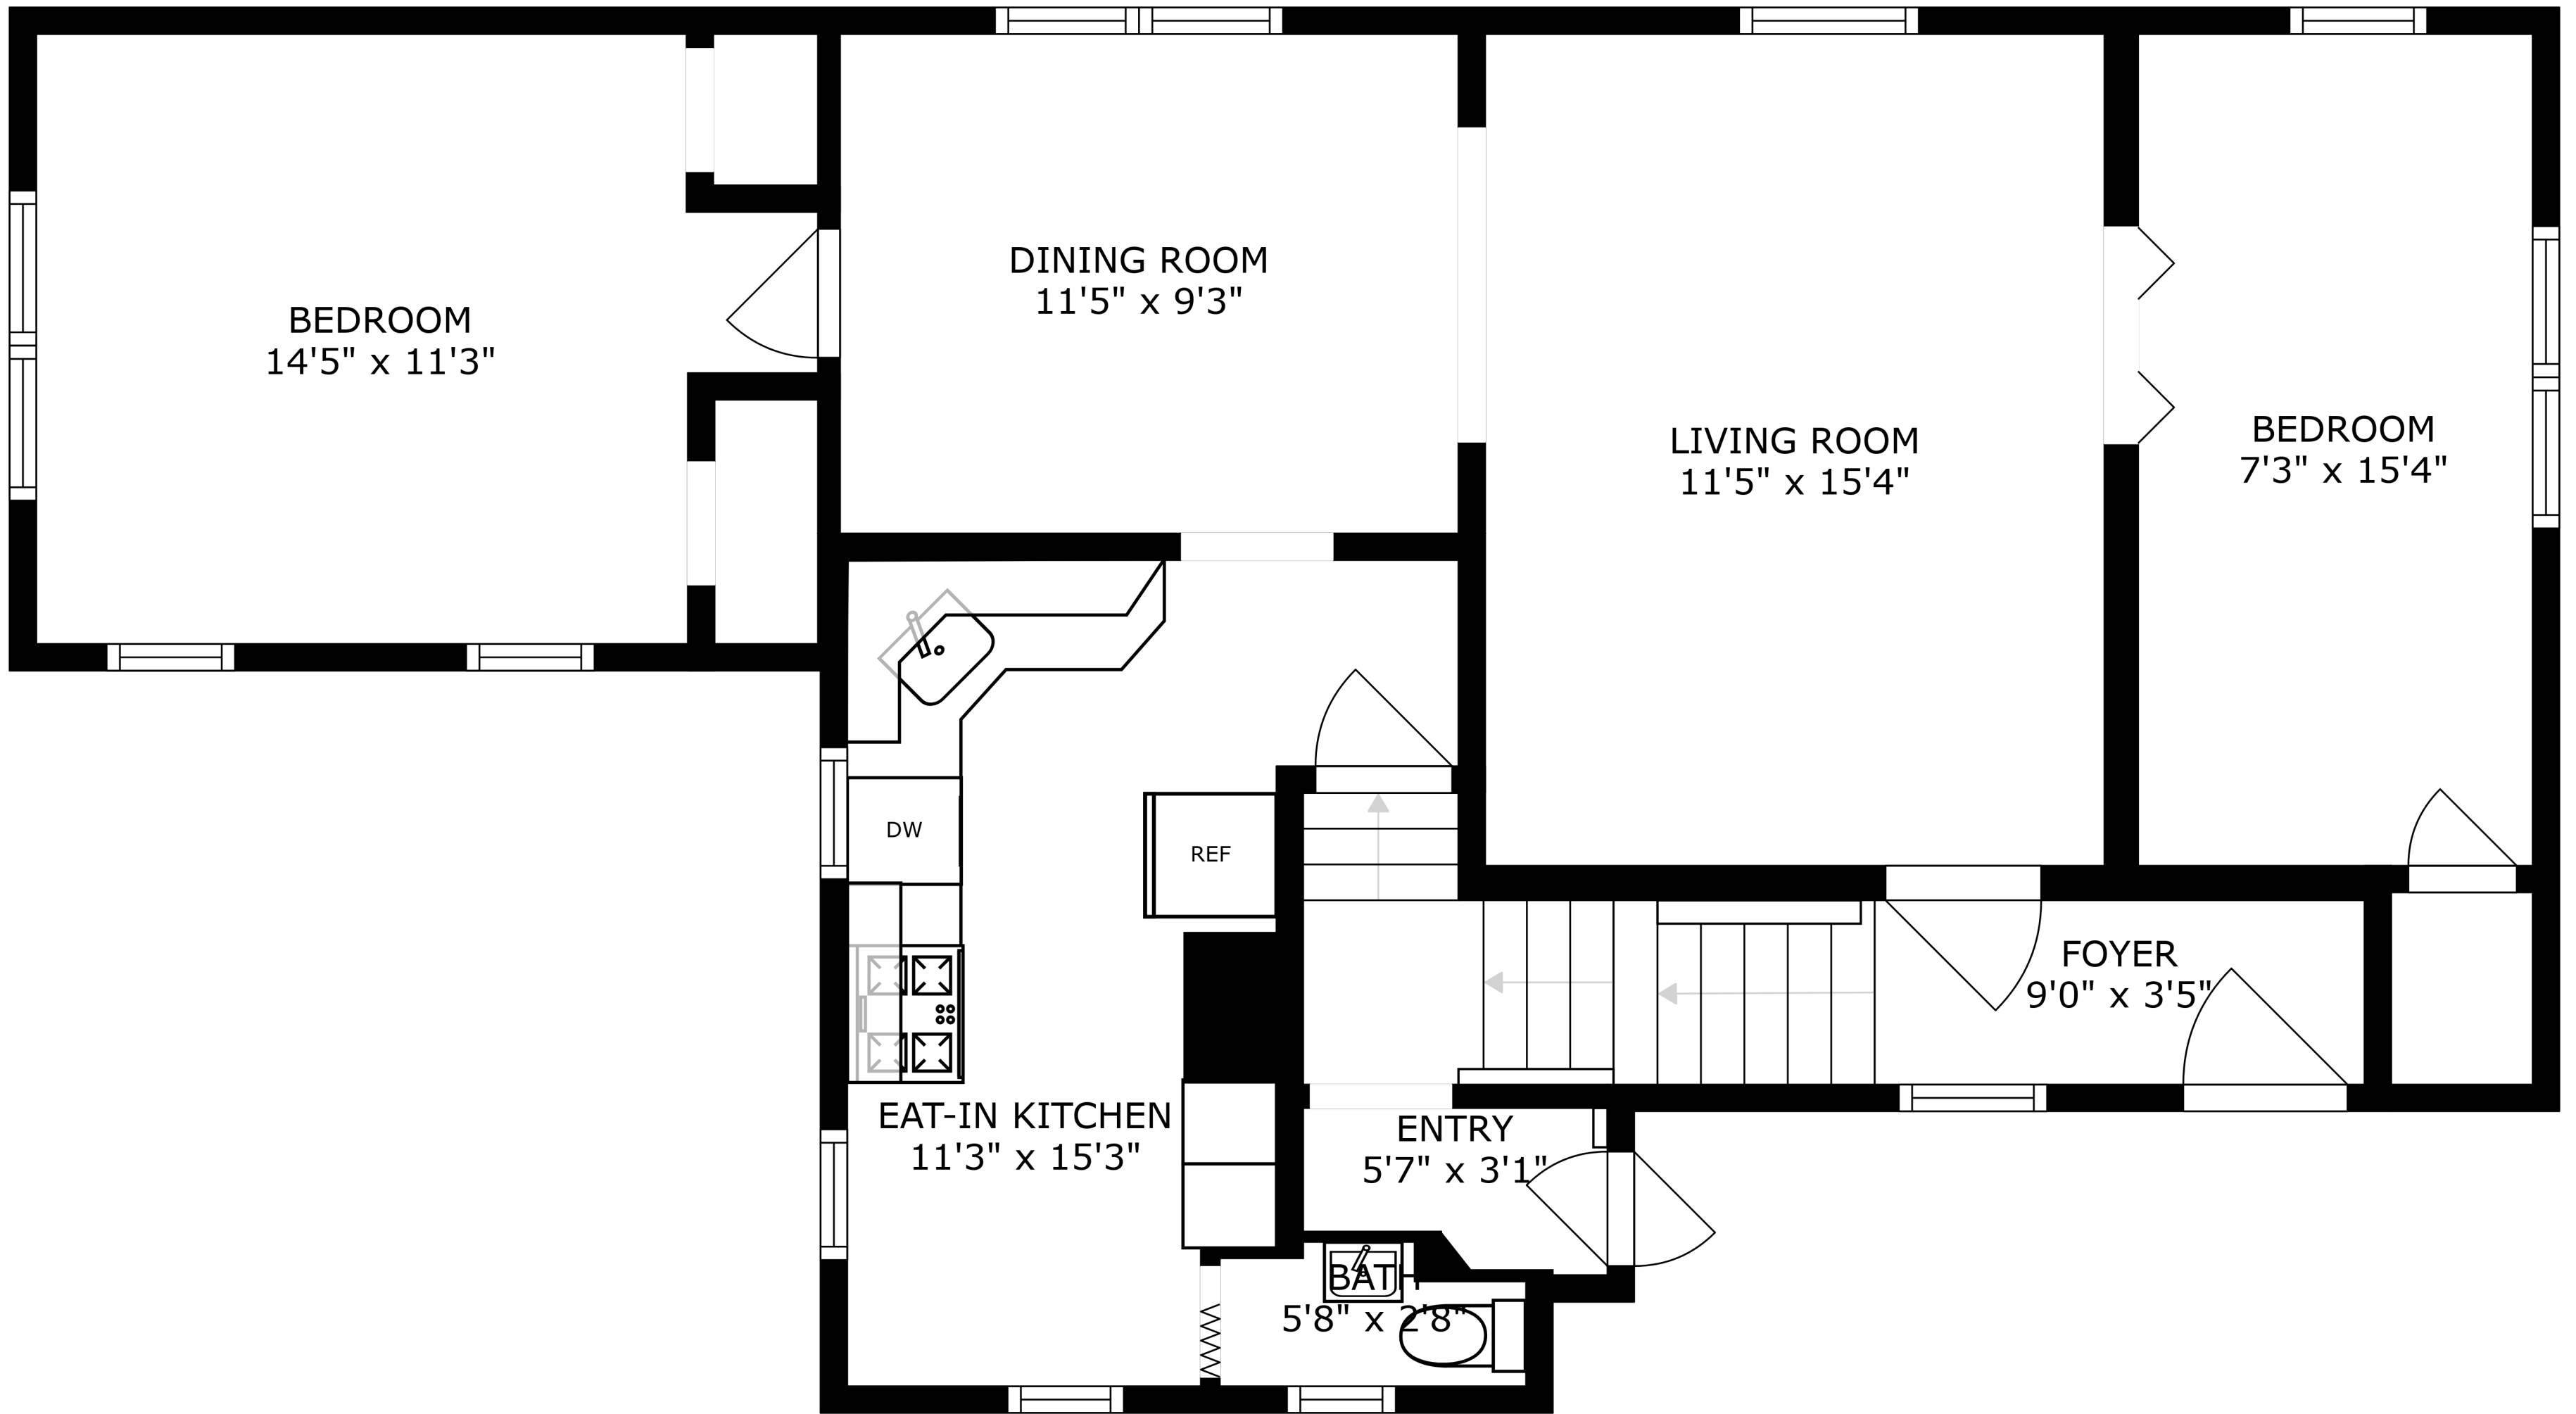

FLOOR 3

FLOOR 2

SIZES AND DIMENSIONS ARE APPROXIMATE, ACTUAL MAY VARY.

SIZES AND DIMENSIONS ARE APPROXIMATE, ACTUAL MAY VARY.

RECREATION ROOM
22'2" x 18'9"

LAUNDRY
13'8" x 9'1"

BATH
7'10" x 3'7"