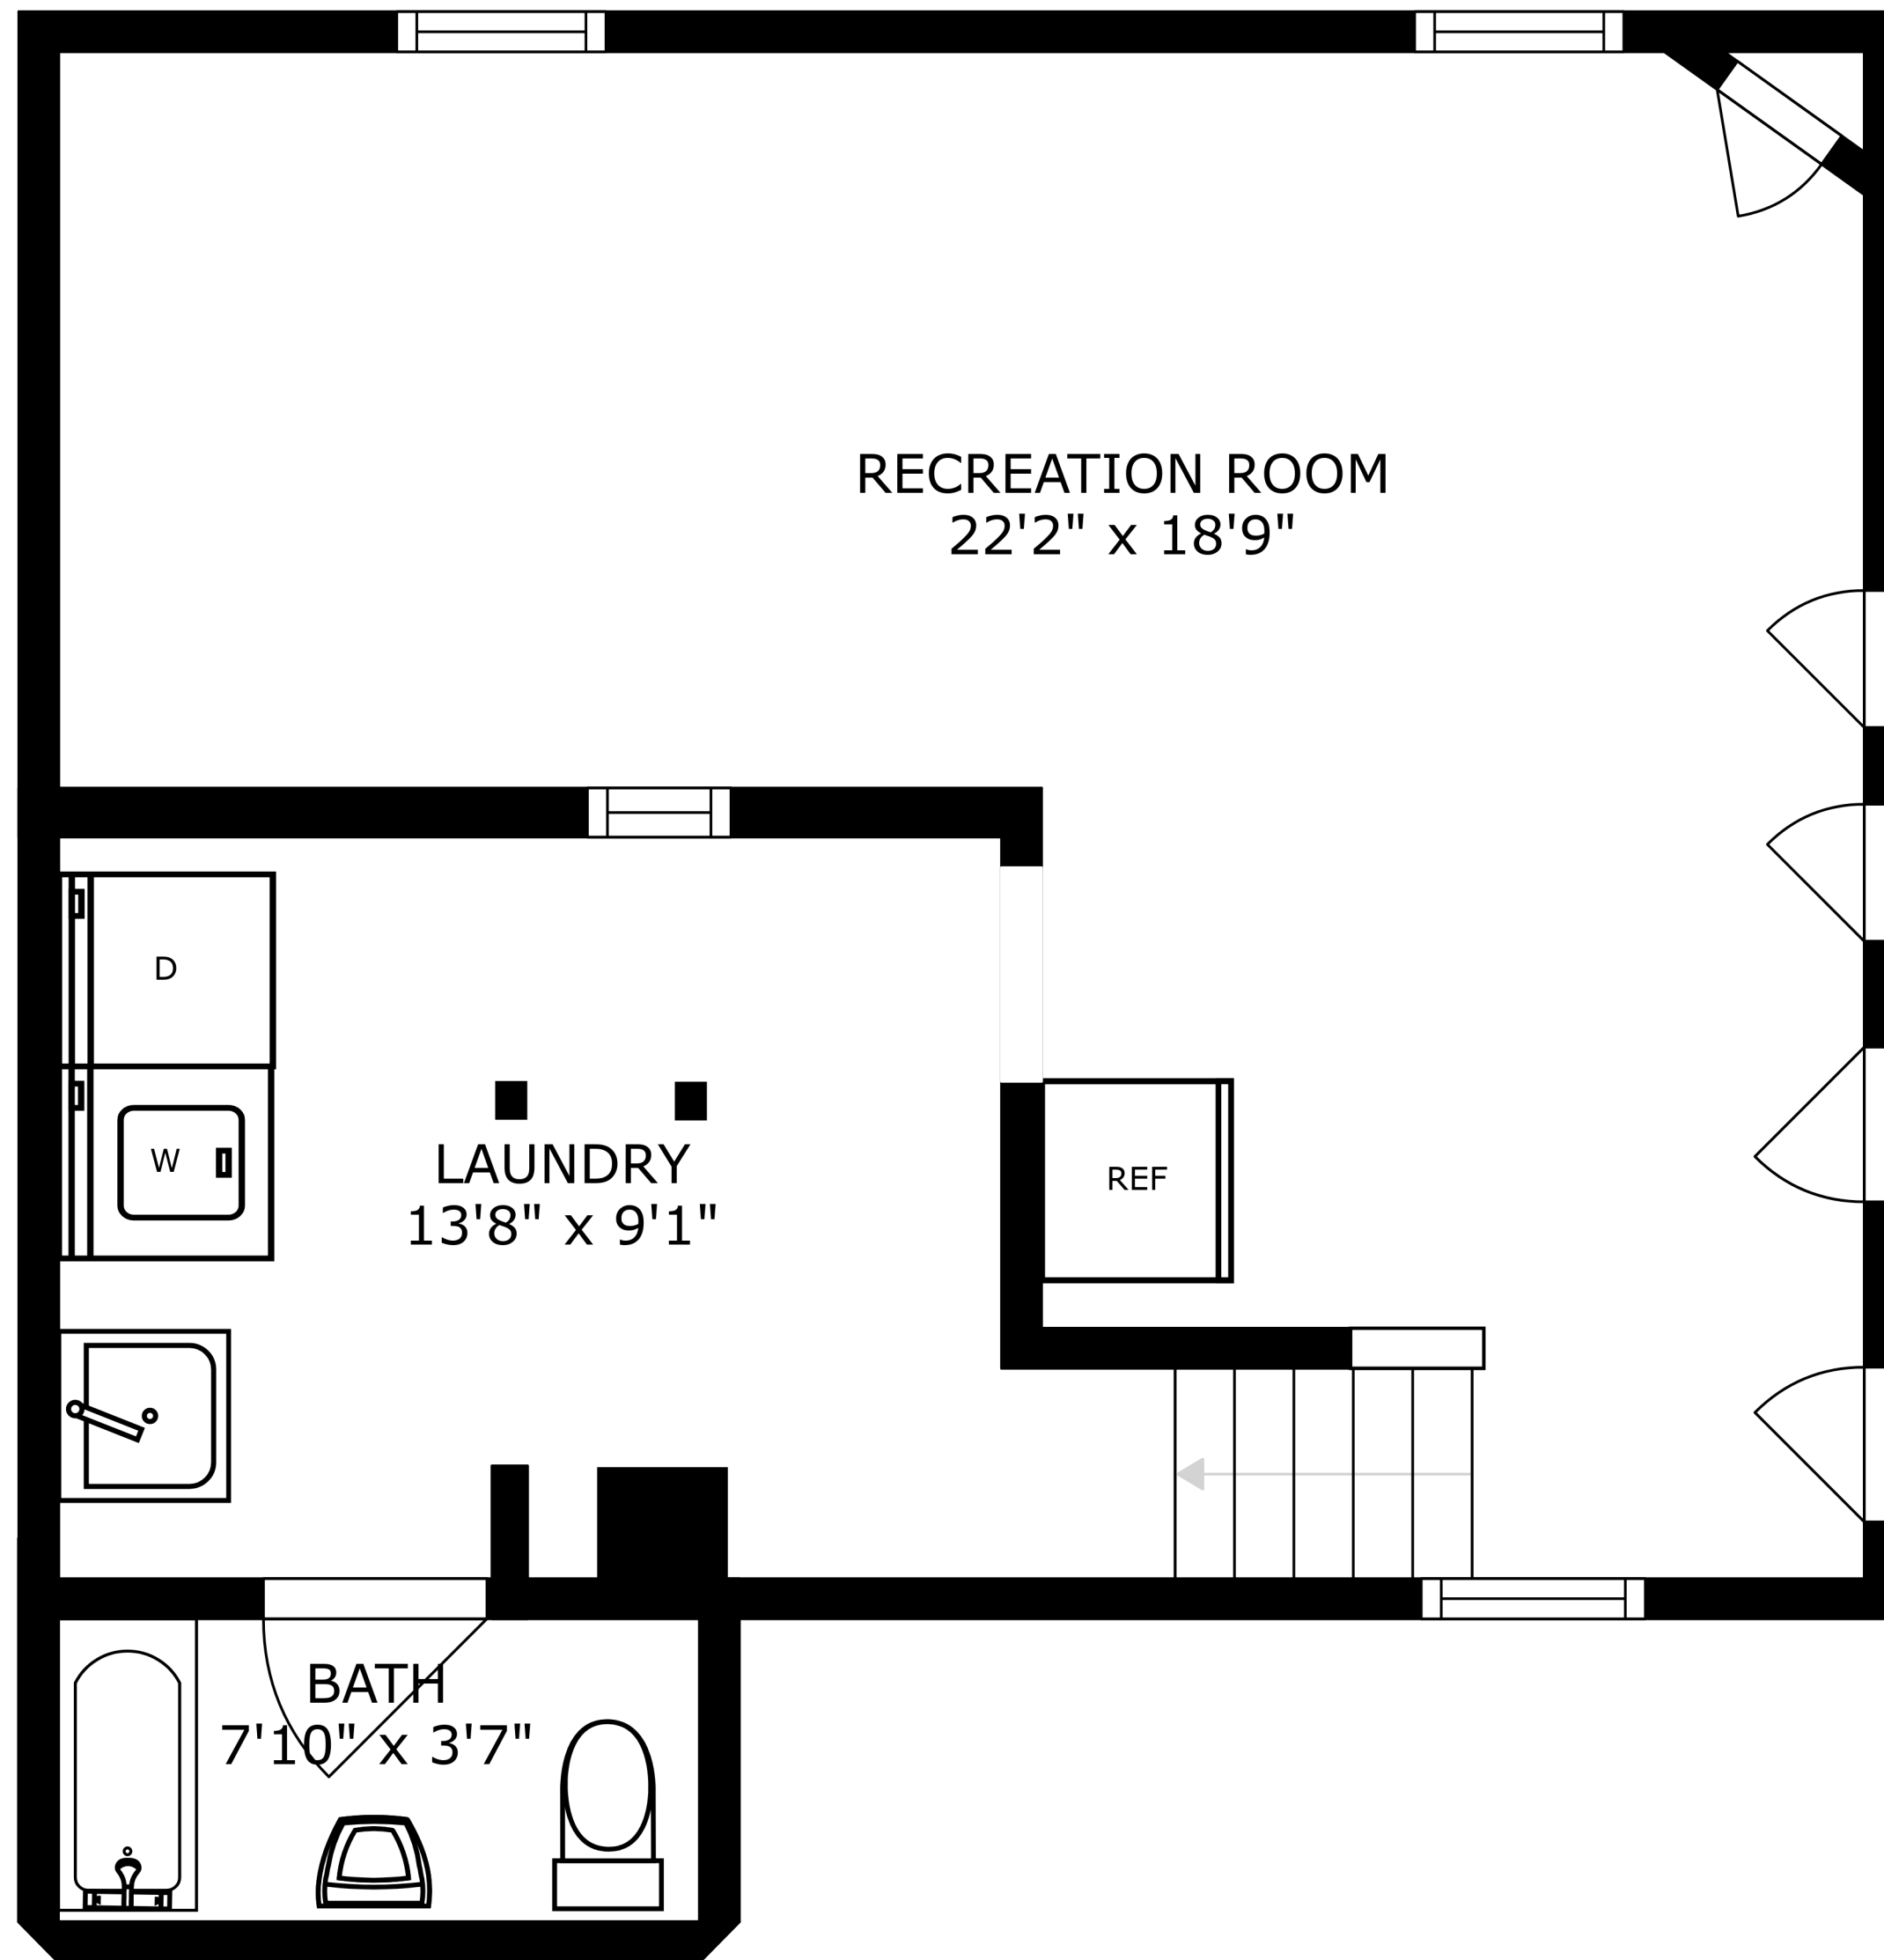

FLOOR 3

FLOOR 2

SIZES AND DIMENSIONS ARE APPROXIMATE, ACTUAL MAY VARY.

SIZES AND DIMENSIONS ARE APPROXIMATE, ACTUAL MAY VARY.

RECREATION ROOM
22'2" x 18'9"

LAUNDRY
13'8" x 9'1"

BATH
7'10" x 3'7"