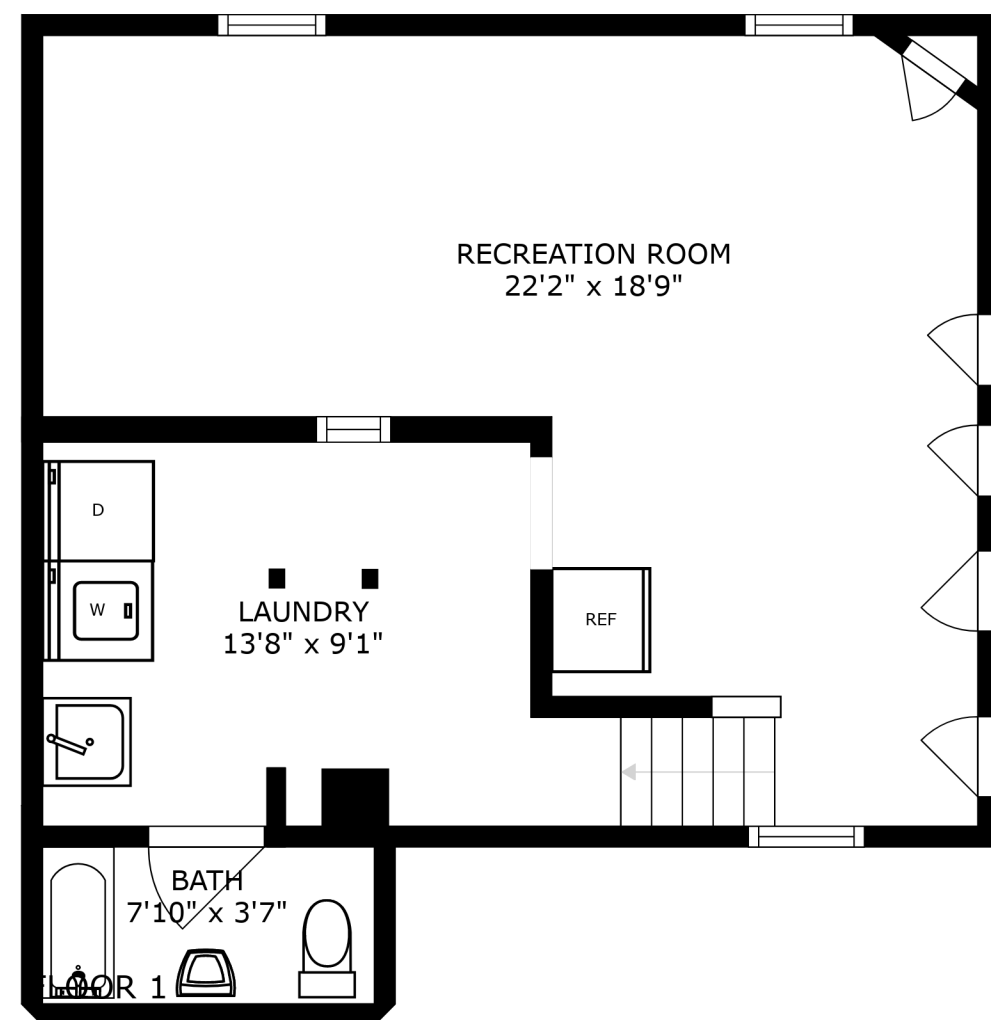

FLOOR 3

FLOOR 2

SIZES AND DIMENSIONS ARE APPROXIMATE, ACTUAL MAY VARY.

SIZES AND DIMENSIONS ARE APPROXIMATE, ACTUAL MAY VARY.

RECREATION ROOM
22'2" x 18'9"

LAUNDRY
13'8" x 9'1"

BATH
7'10" x 3'7"