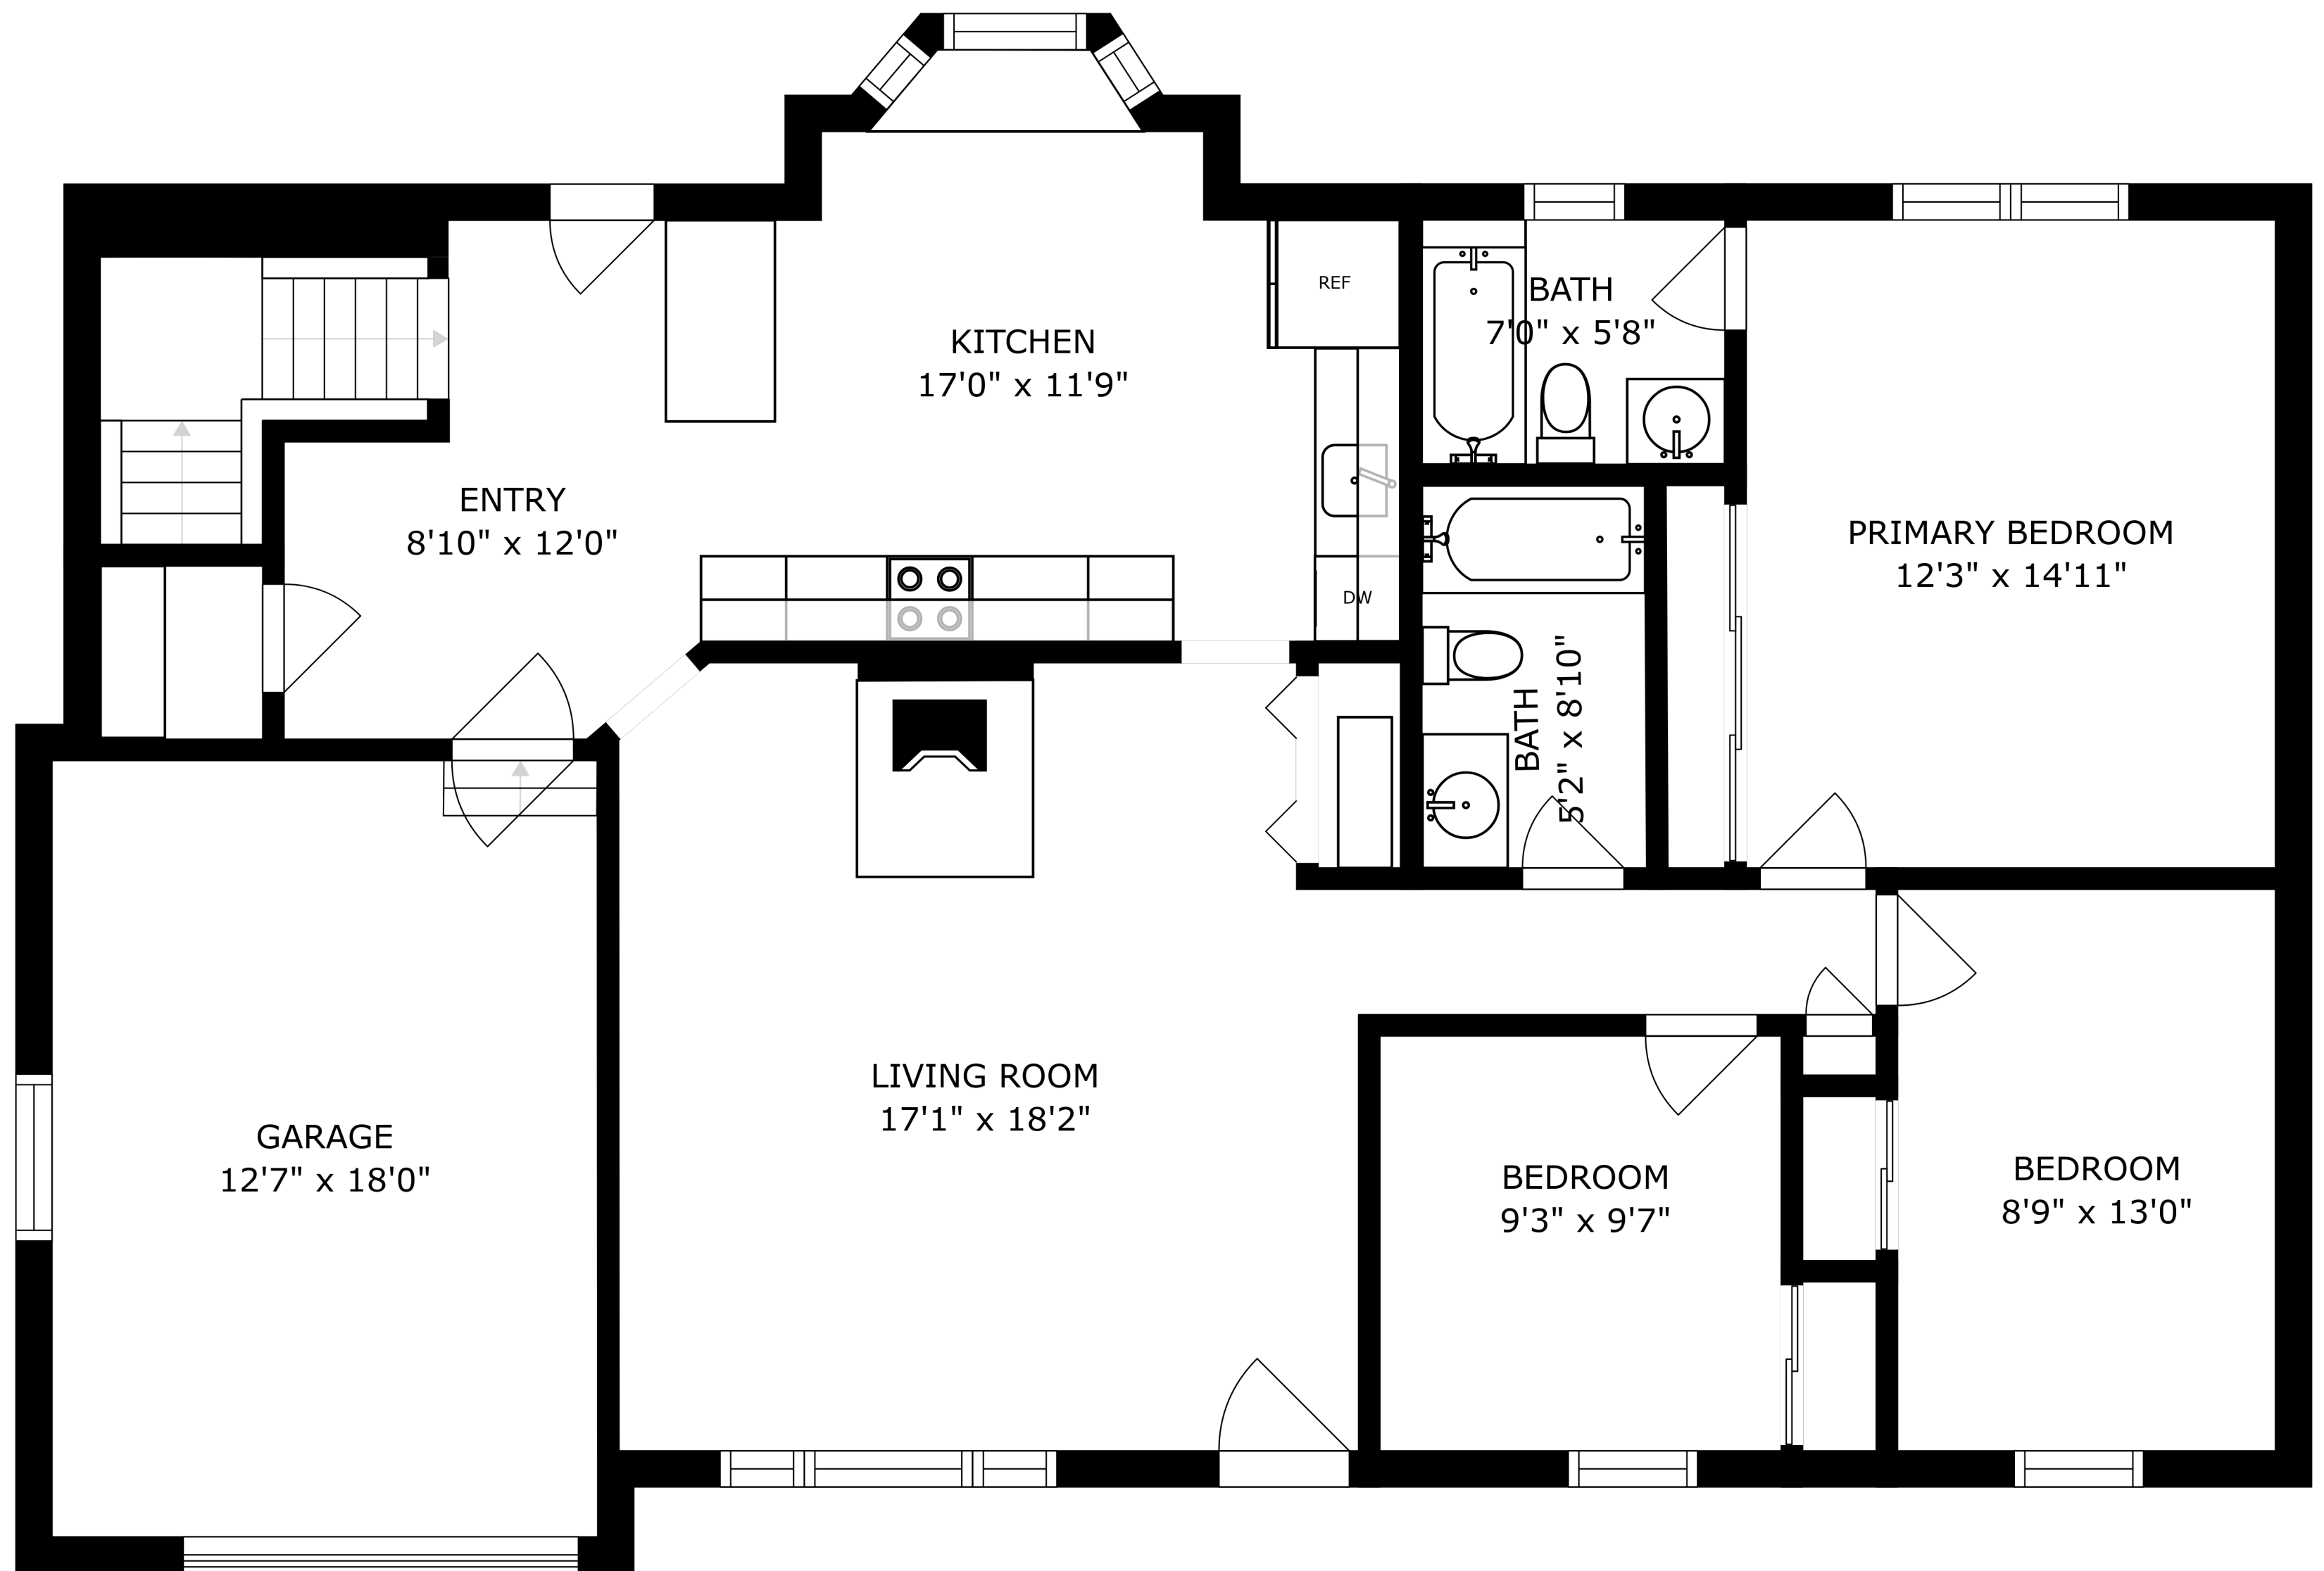

FLOOR 2

FLOOR 1

SIZES AND DIMENSIONS ARE APPROXIMATE, ACTUAL MAY VARY.

SIZES AND DIMENSIONS ARE APPROXIMATE, ACTUAL MAY VARY.

RECREATION ROOM
24'8" x 14'2"

UNFINISHED BASEMENT

W/D

W/D