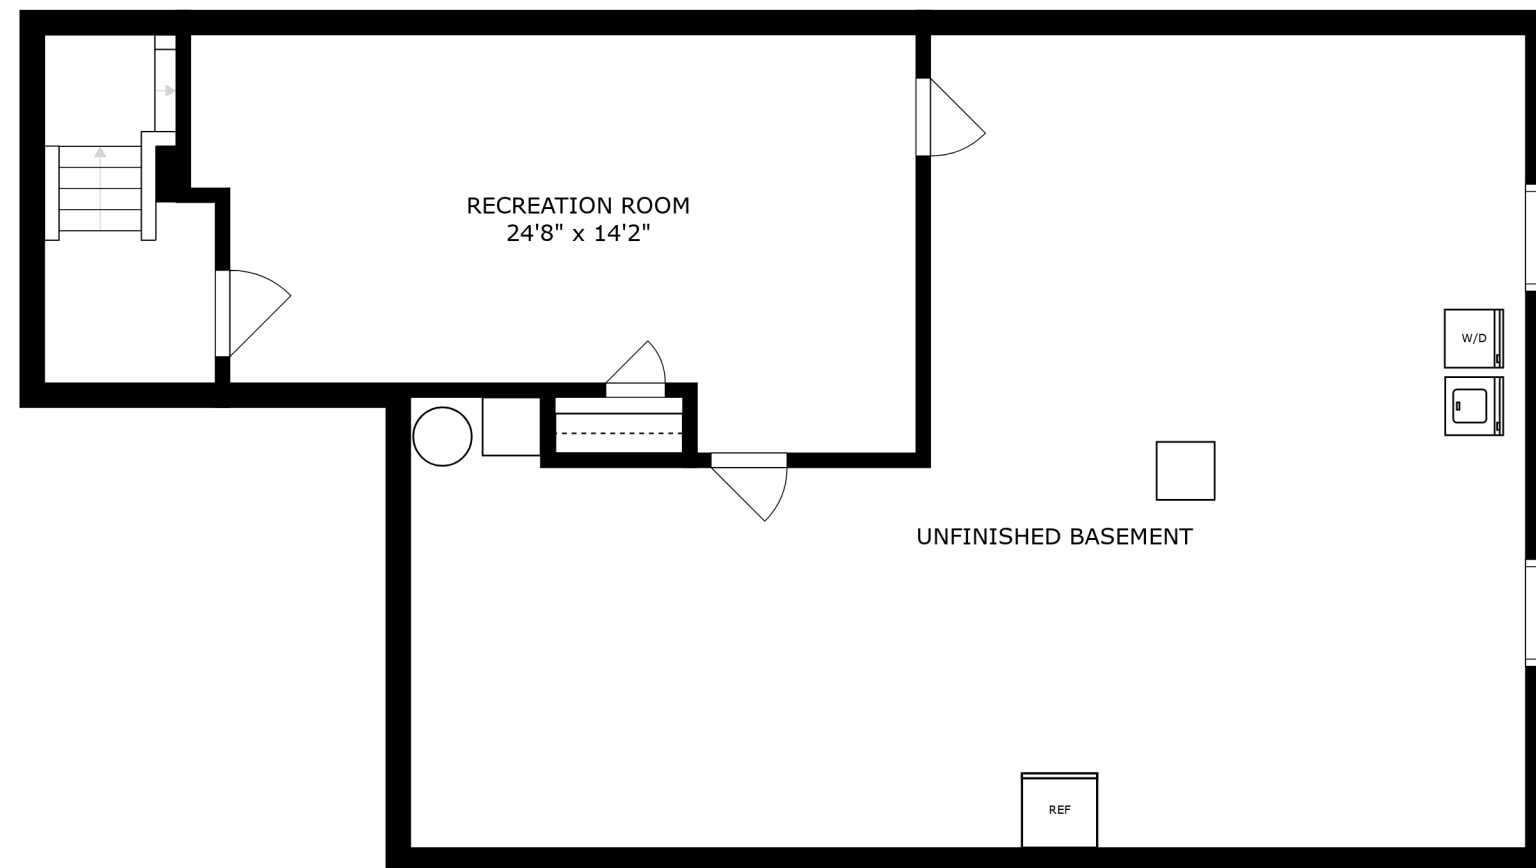

FLOOR 2

FLOOR 1

SIZES AND DIMENSIONS ARE APPROXIMATE, ACTUAL MAY VARY.

SIZES AND DIMENSIONS ARE APPROXIMATE, ACTUAL MAY VARY.

RECREATION ROOM
24'8" x 14'2"

UNFINISHED BASEMENT

W/D

W/D