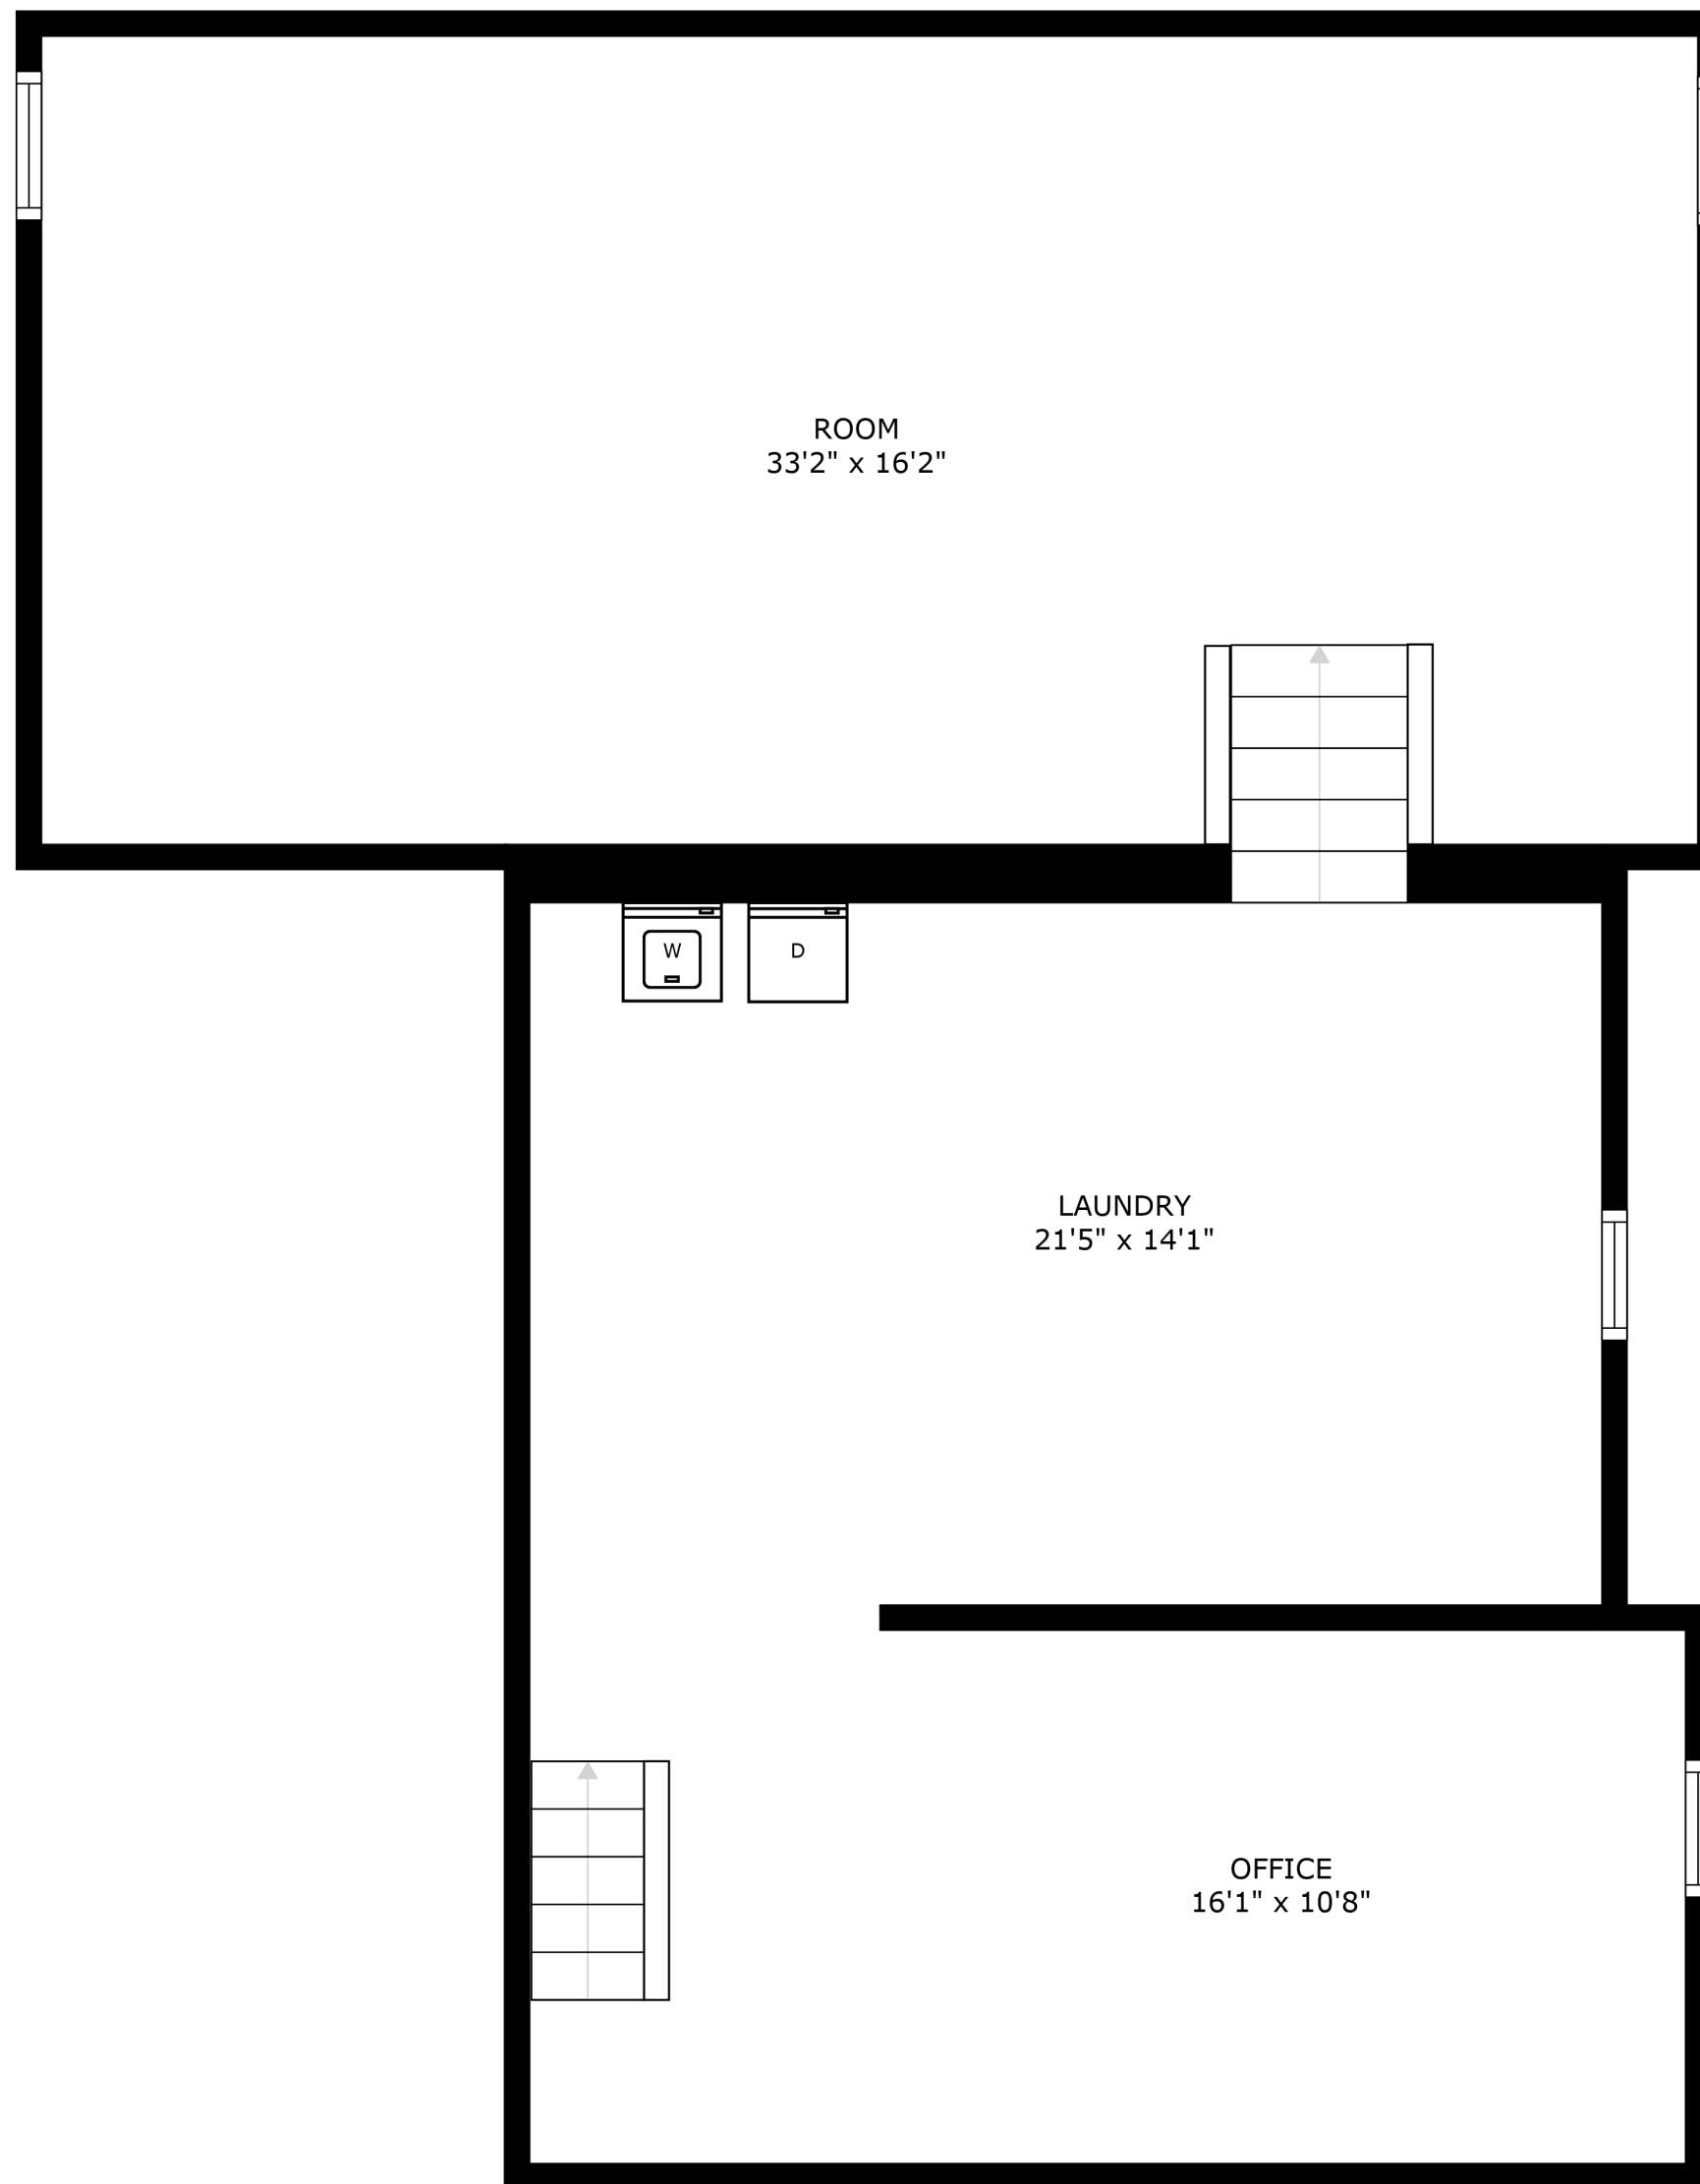

SIZES AND DIMENSIONS ARE APPROXIMATE, ACTUAL MAY VARY.

SIZES AND DIMENSIONS ARE APPROXIMATE, ACTUAL MAY VARY.

SIZES AND DIMENSIONS ARE APPROXIMATE, ACTUAL MAY VARY.

ROOM
33'2" x 16'2"

LAUNDRY
21'5" x 14'1"

OFFICE
16'1" x 10'8"

W

D