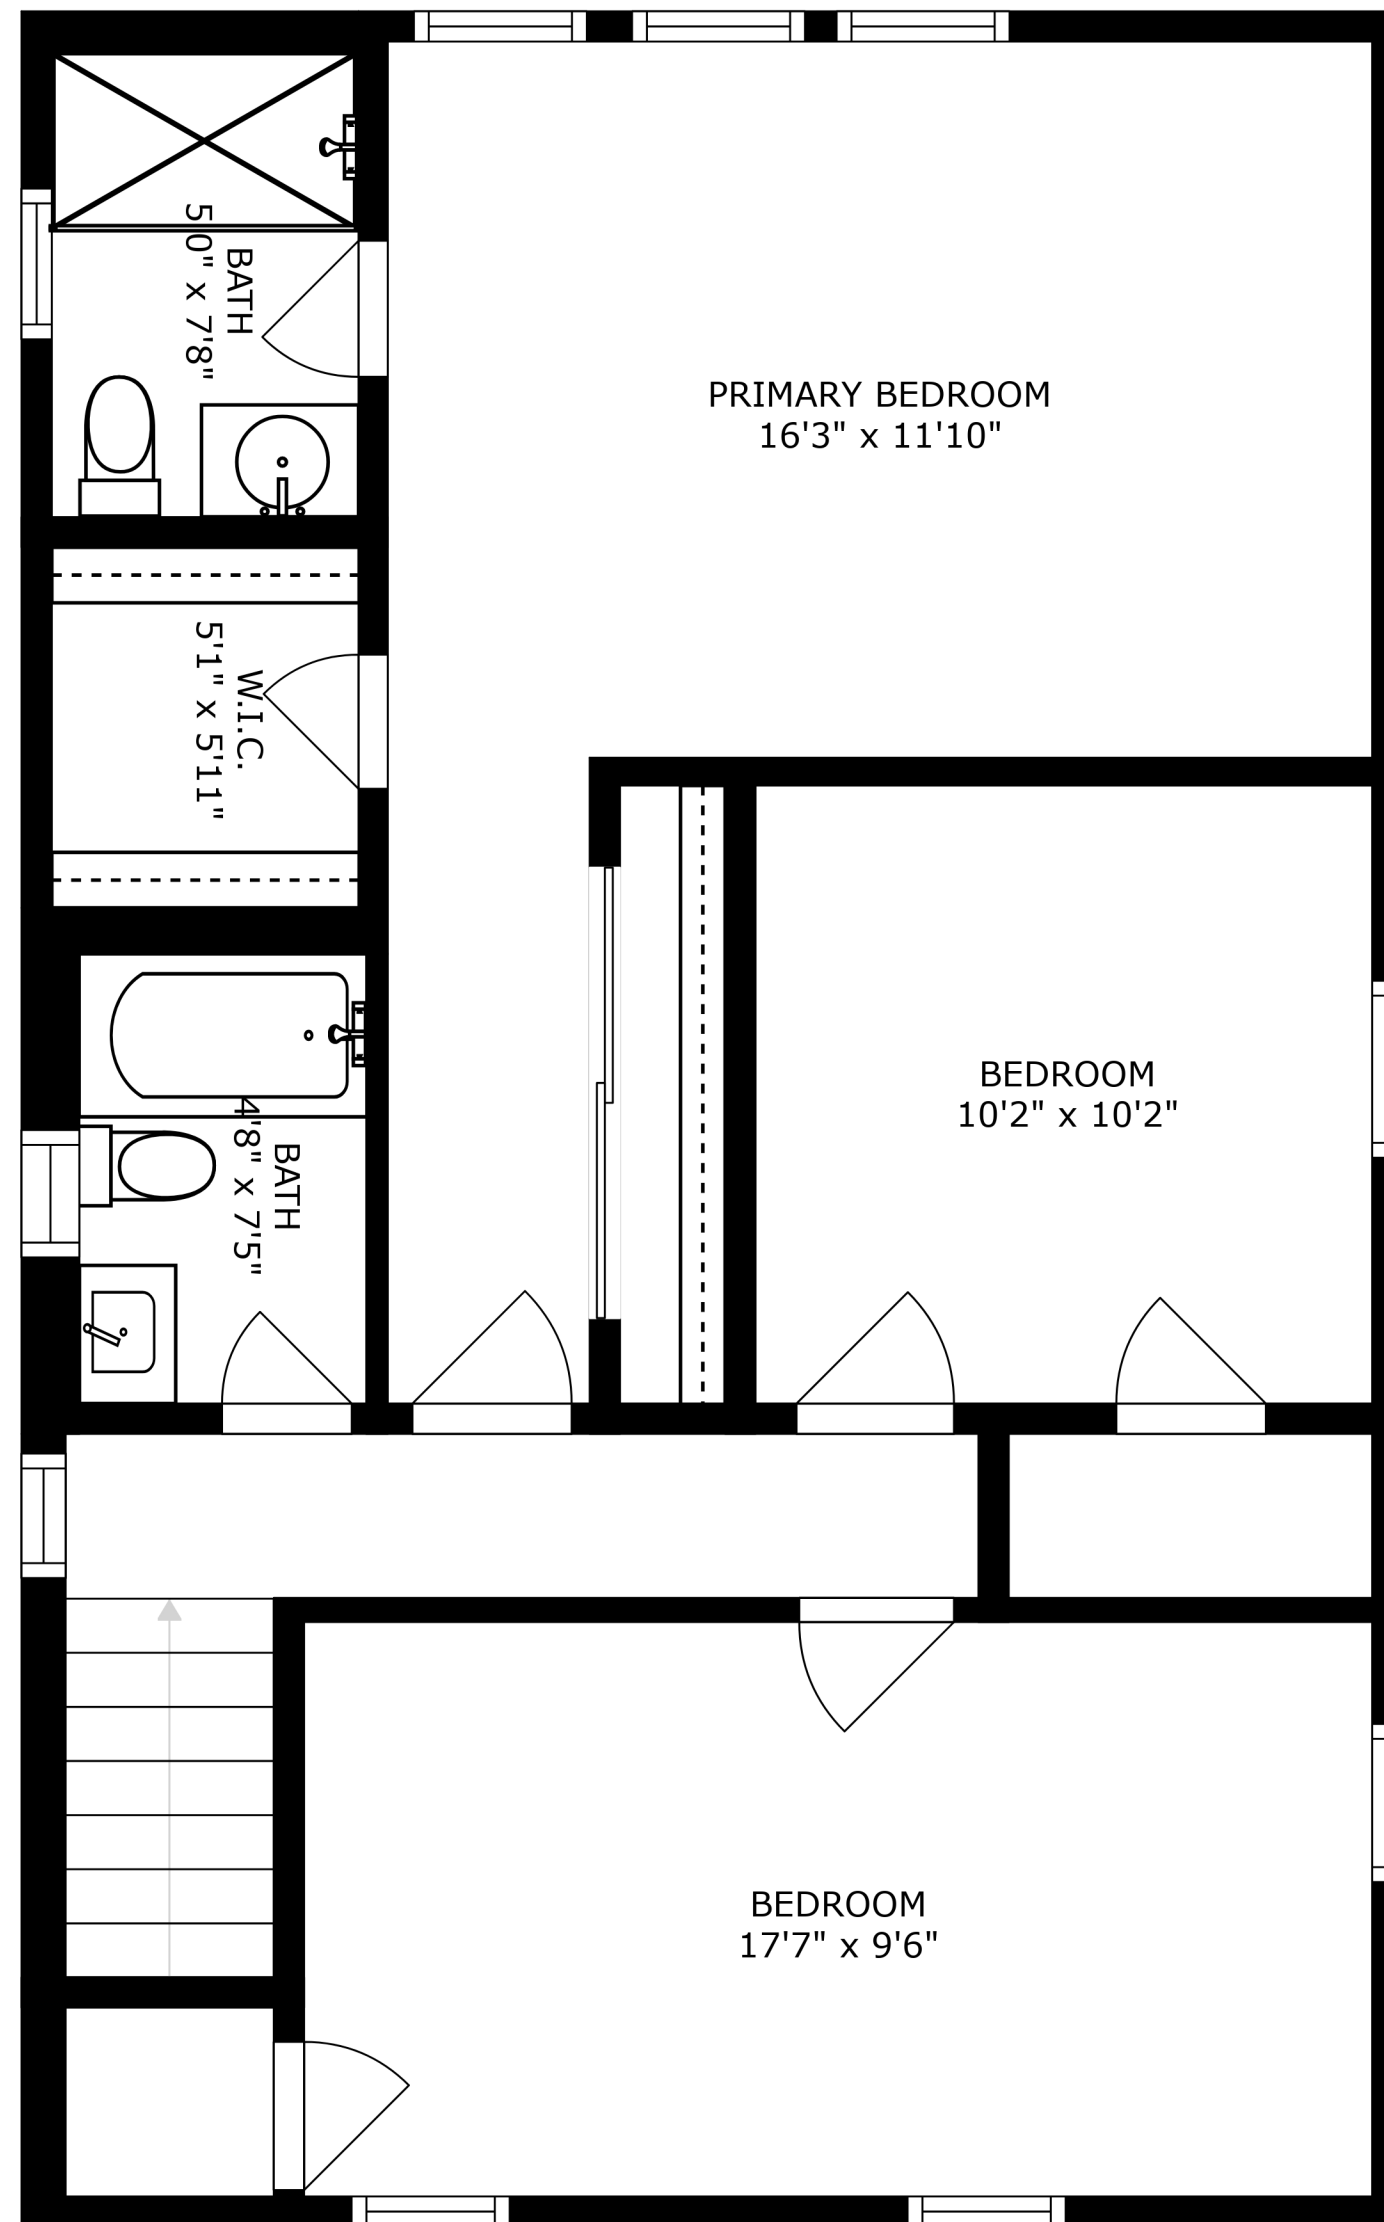

SIZES AND DIMENSIONS ARE APPROXIMATE, ACTUAL MAY VARY.

SIZES AND DIMENSIONS ARE APPROXIMATE, ACTUAL MAY VARY.

SIZES AND DIMENSIONS ARE APPROXIMATE, ACTUAL MAY VARY.

ROOM
33'2" x 16'2"

LAUNDRY
21'5" x 14'1"

OFFICE
16'1" x 10'8"

W

D