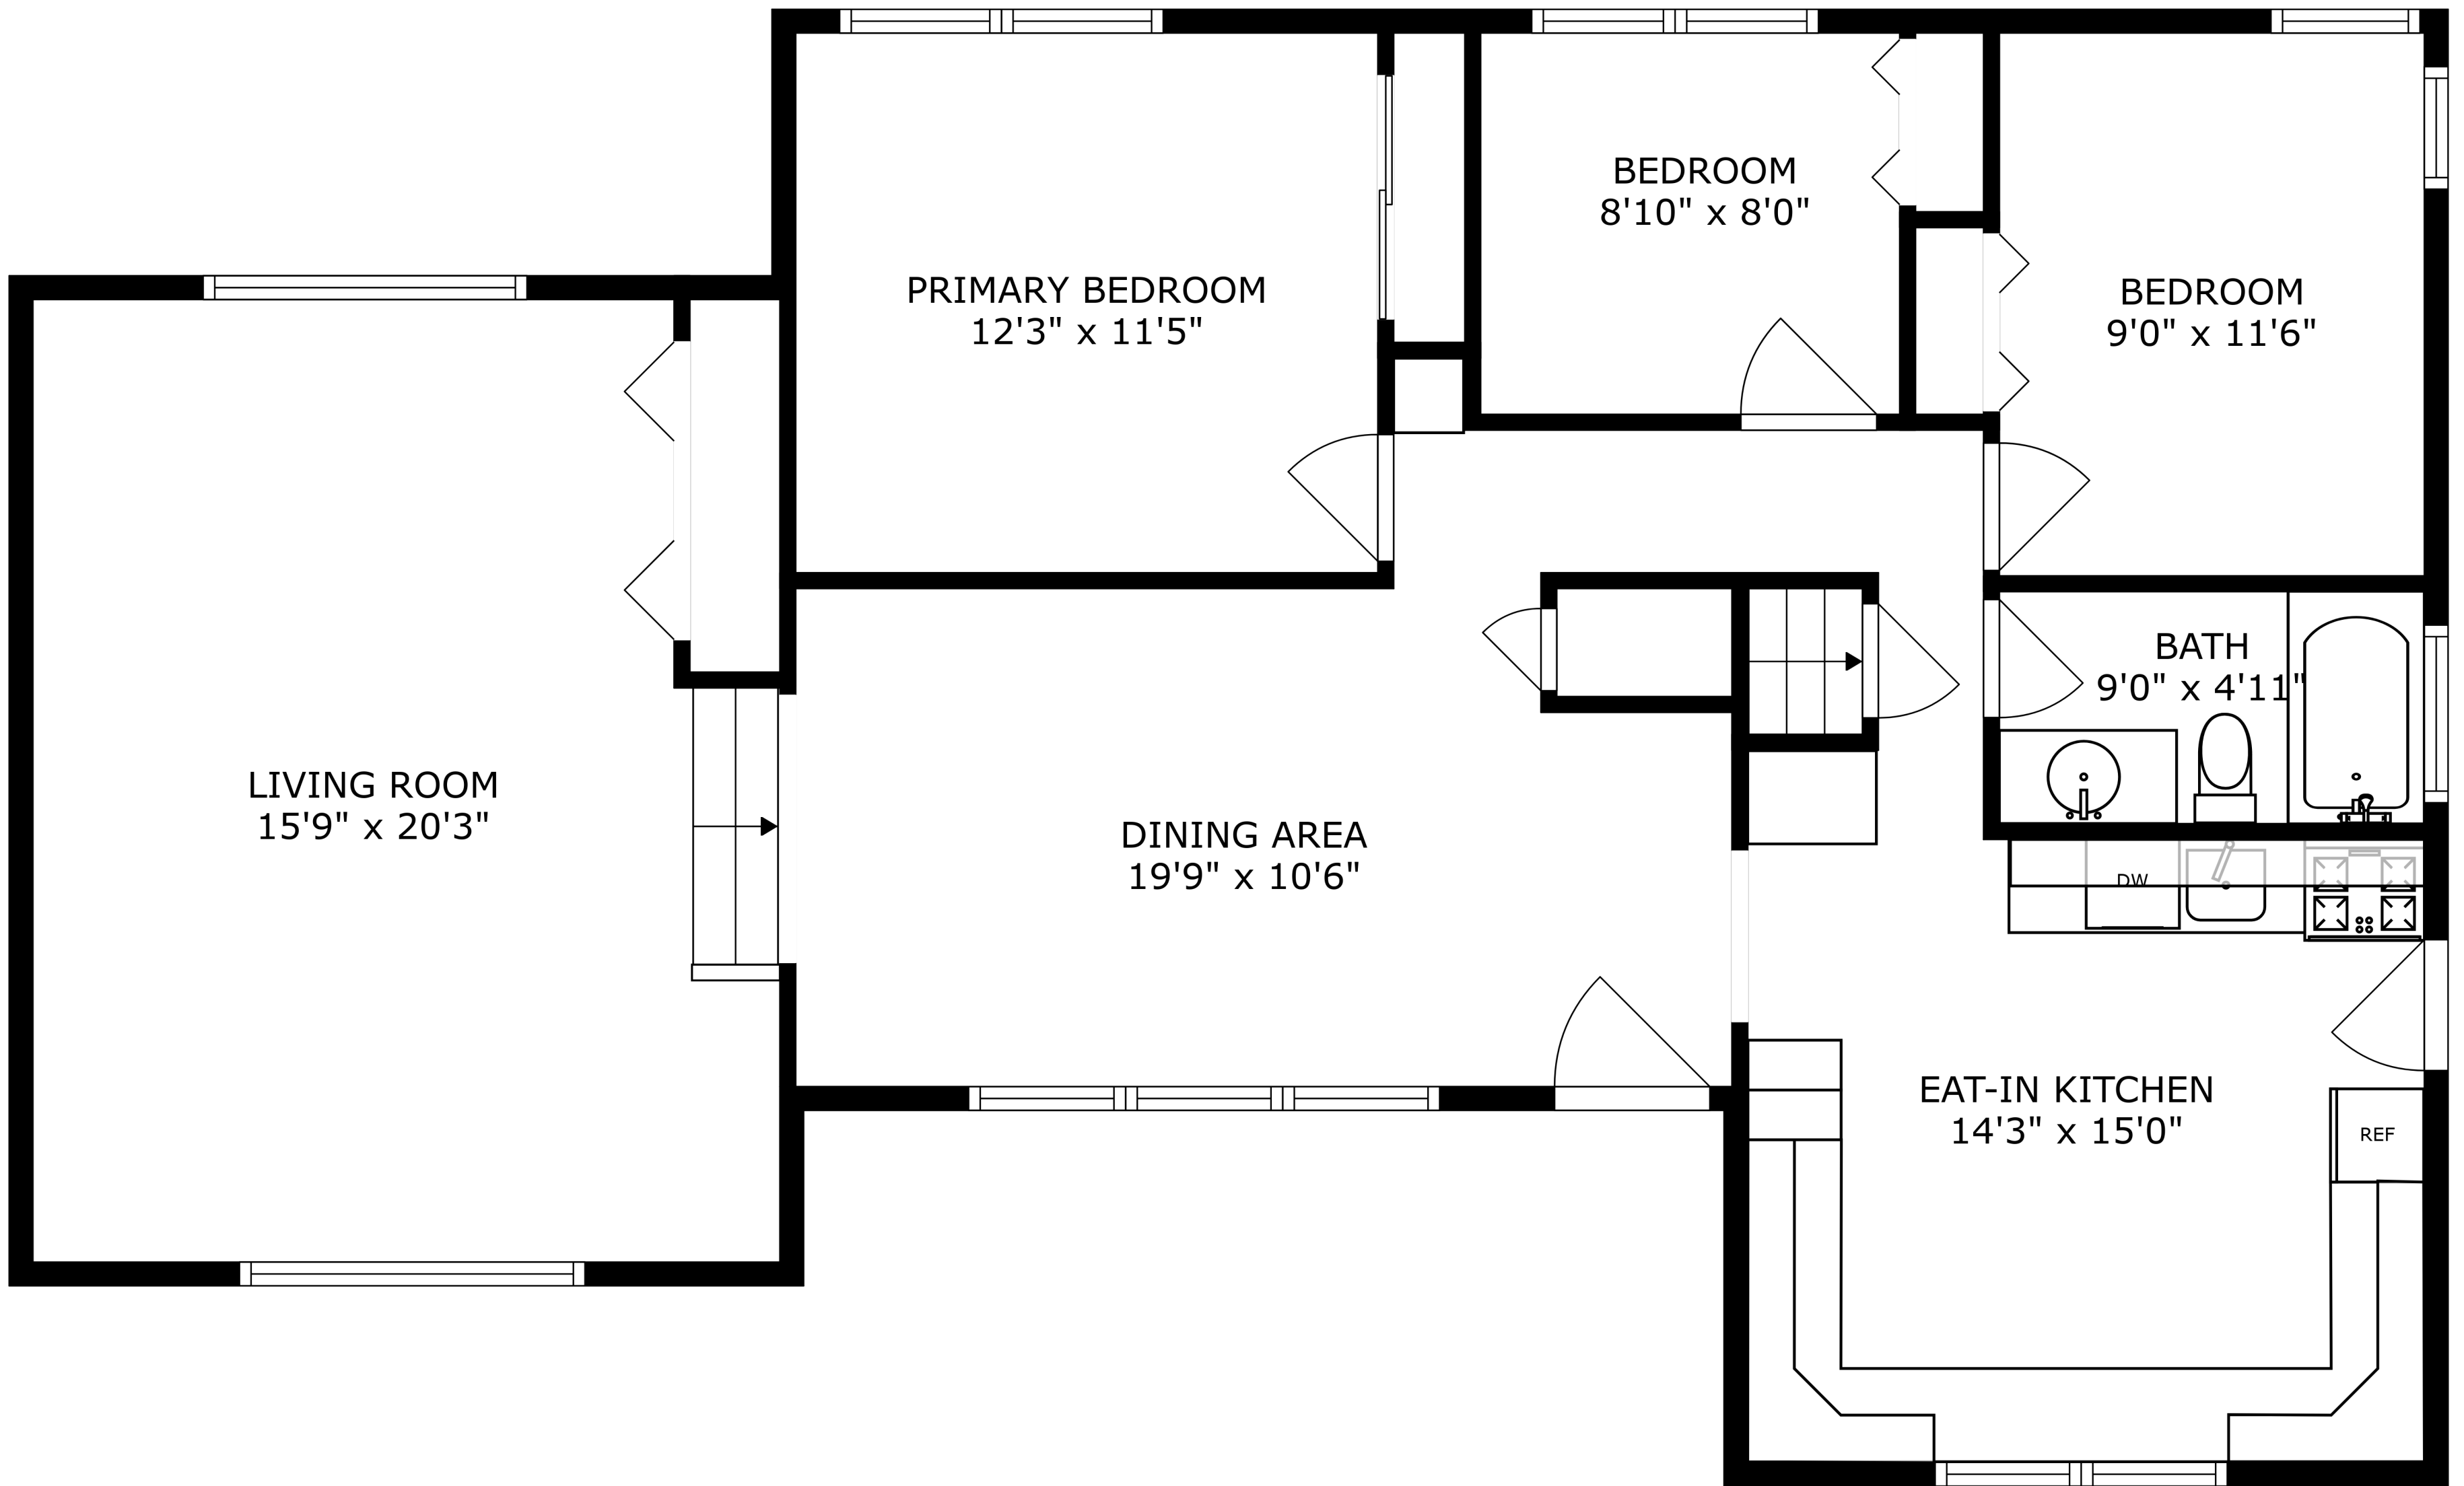

SIZES AND DIMENSIONS ARE APPROXIMATE, ACTUAL MAY VARY.

SIZES AND DIMENSIONS ARE APPROXIMATE, ACTUAL MAY VARY.

BASEMENT  
19'2" x 22'6"

STORAGE  
12'10" x 11'7"

LAUNDRY  
13'5" x 10'7"

SIZES AND DIMENSIONS ARE APPROXIMATE, ACTUAL MAY VARY.