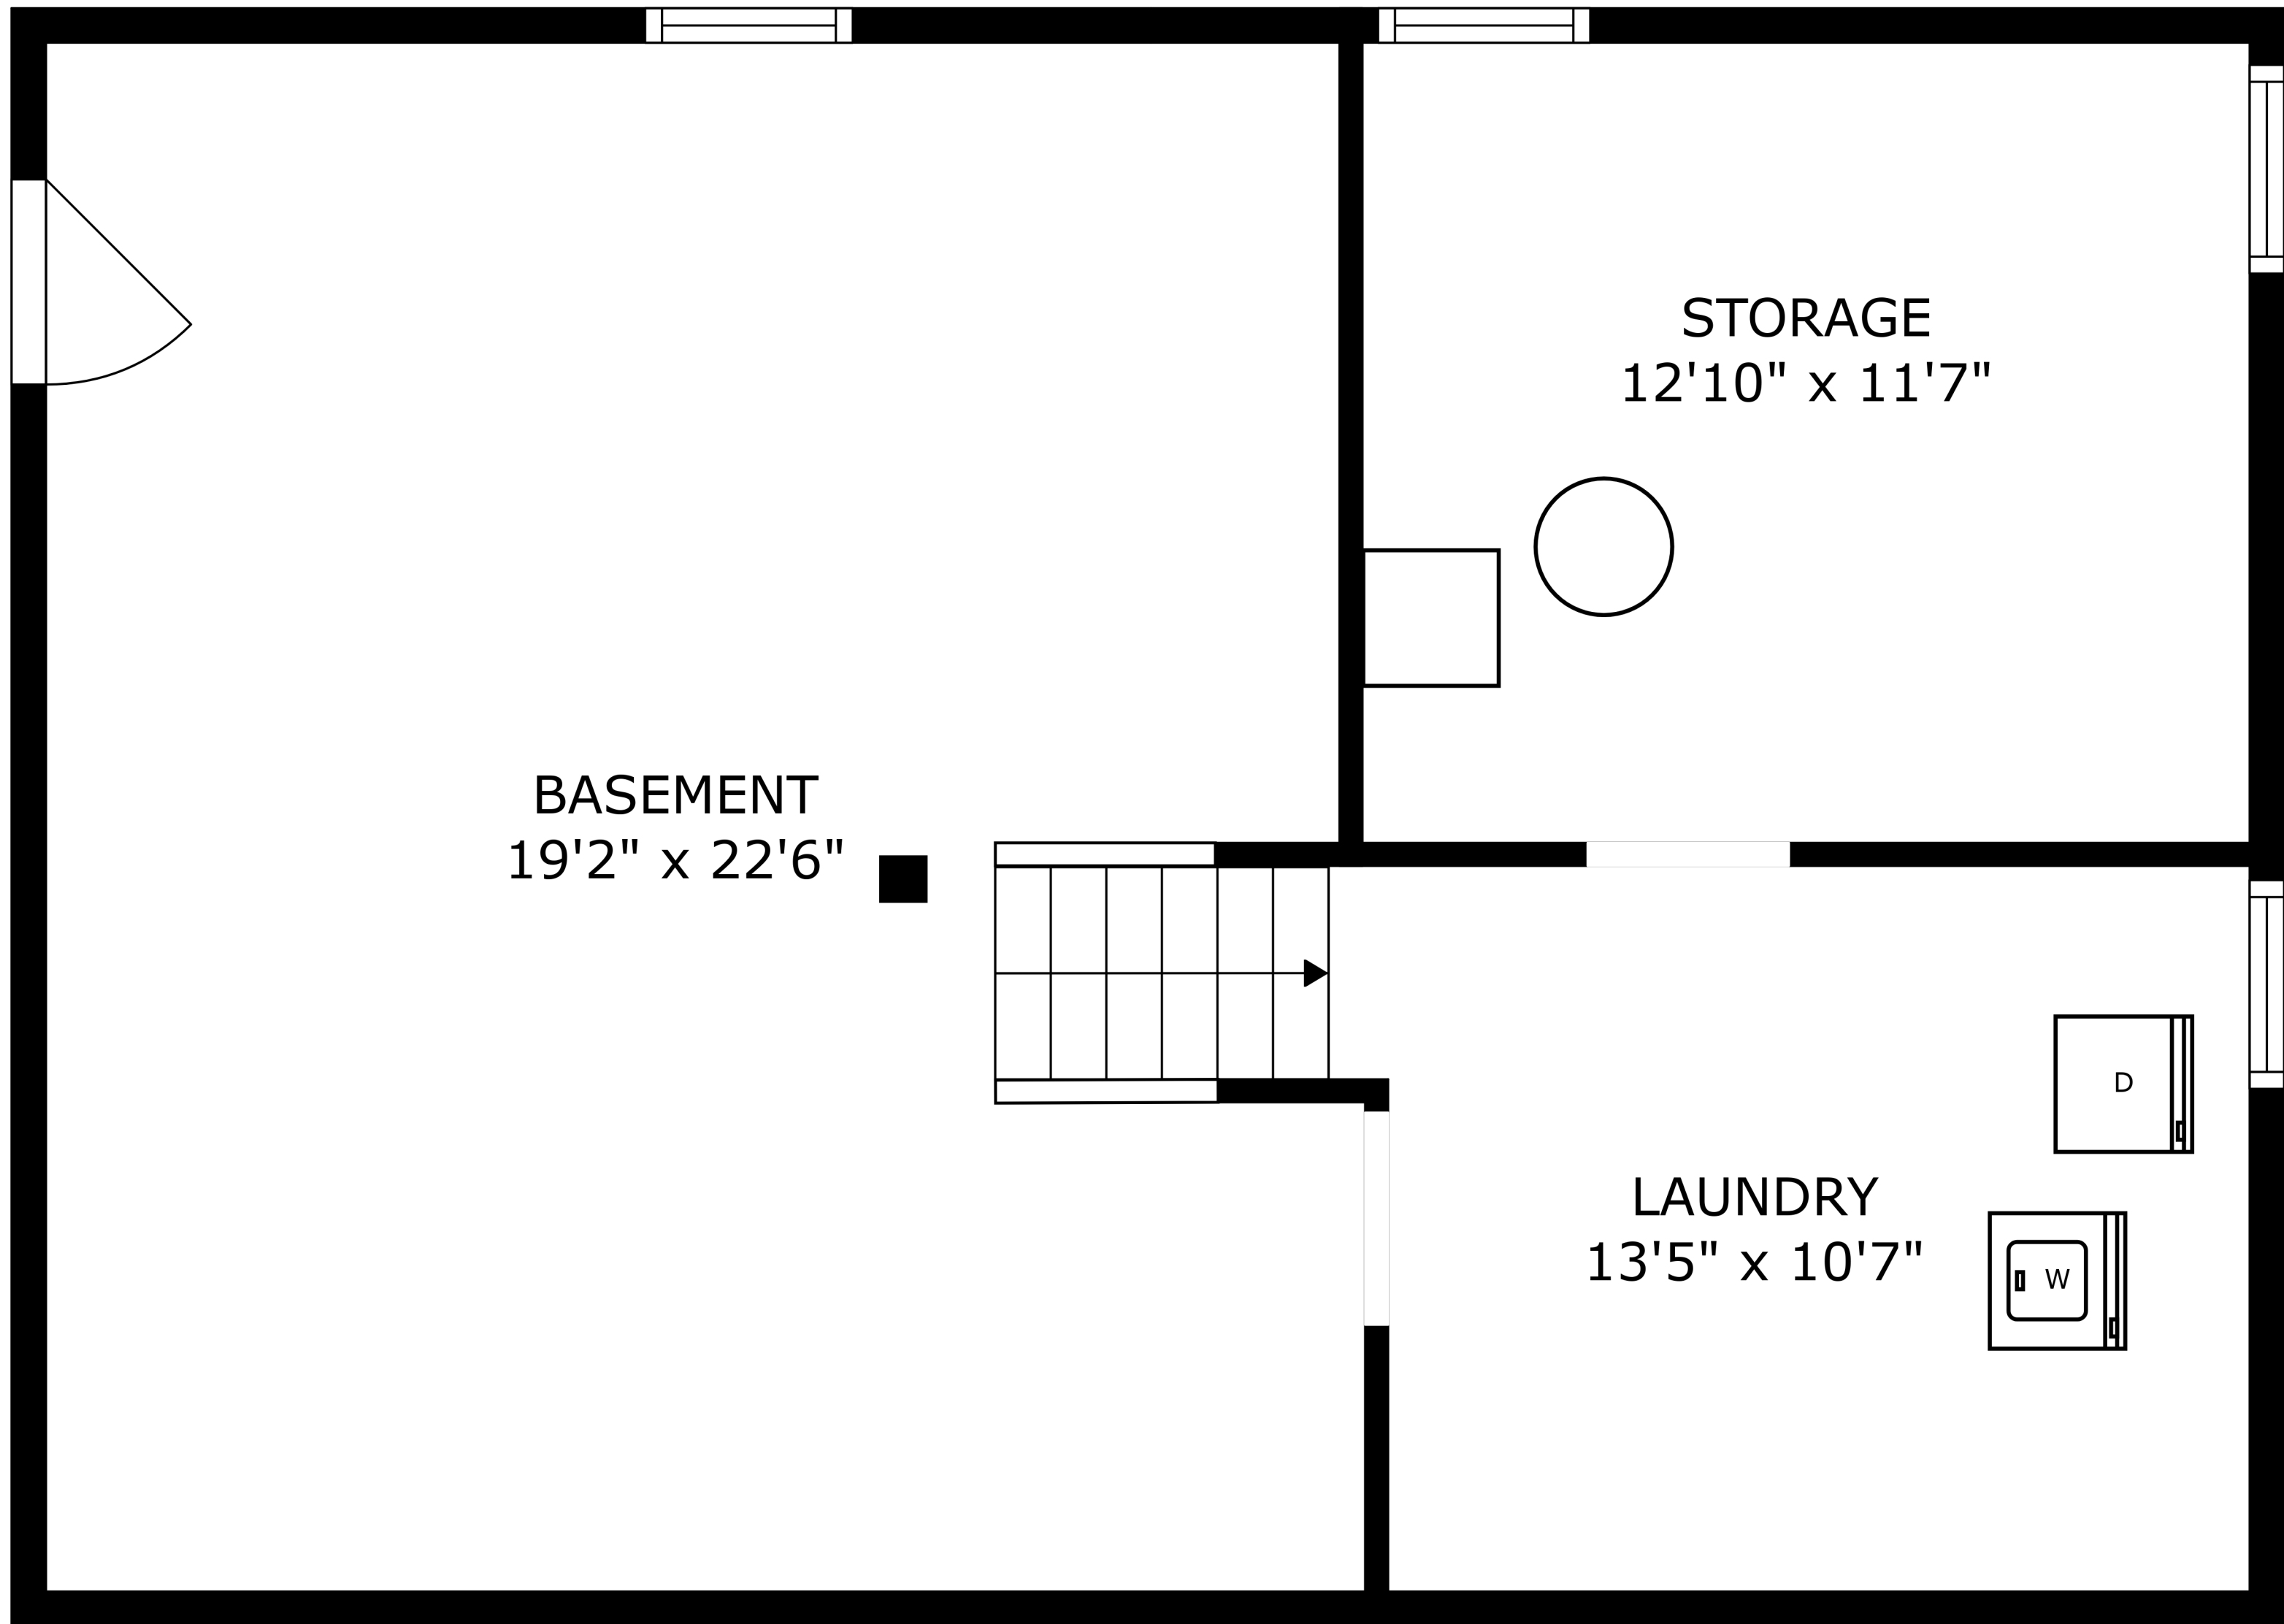

SIZES AND DIMENSIONS ARE APPROXIMATE, ACTUAL MAY VARY.

SIZES AND DIMENSIONS ARE APPROXIMATE, ACTUAL MAY VARY.

BASEMENT  
19'2" x 22'6"

STORAGE  
12'10" x 11'7"

LAUNDRY  
13'5" x 10'7"

SIZES AND DIMENSIONS ARE APPROXIMATE, ACTUAL MAY VARY.