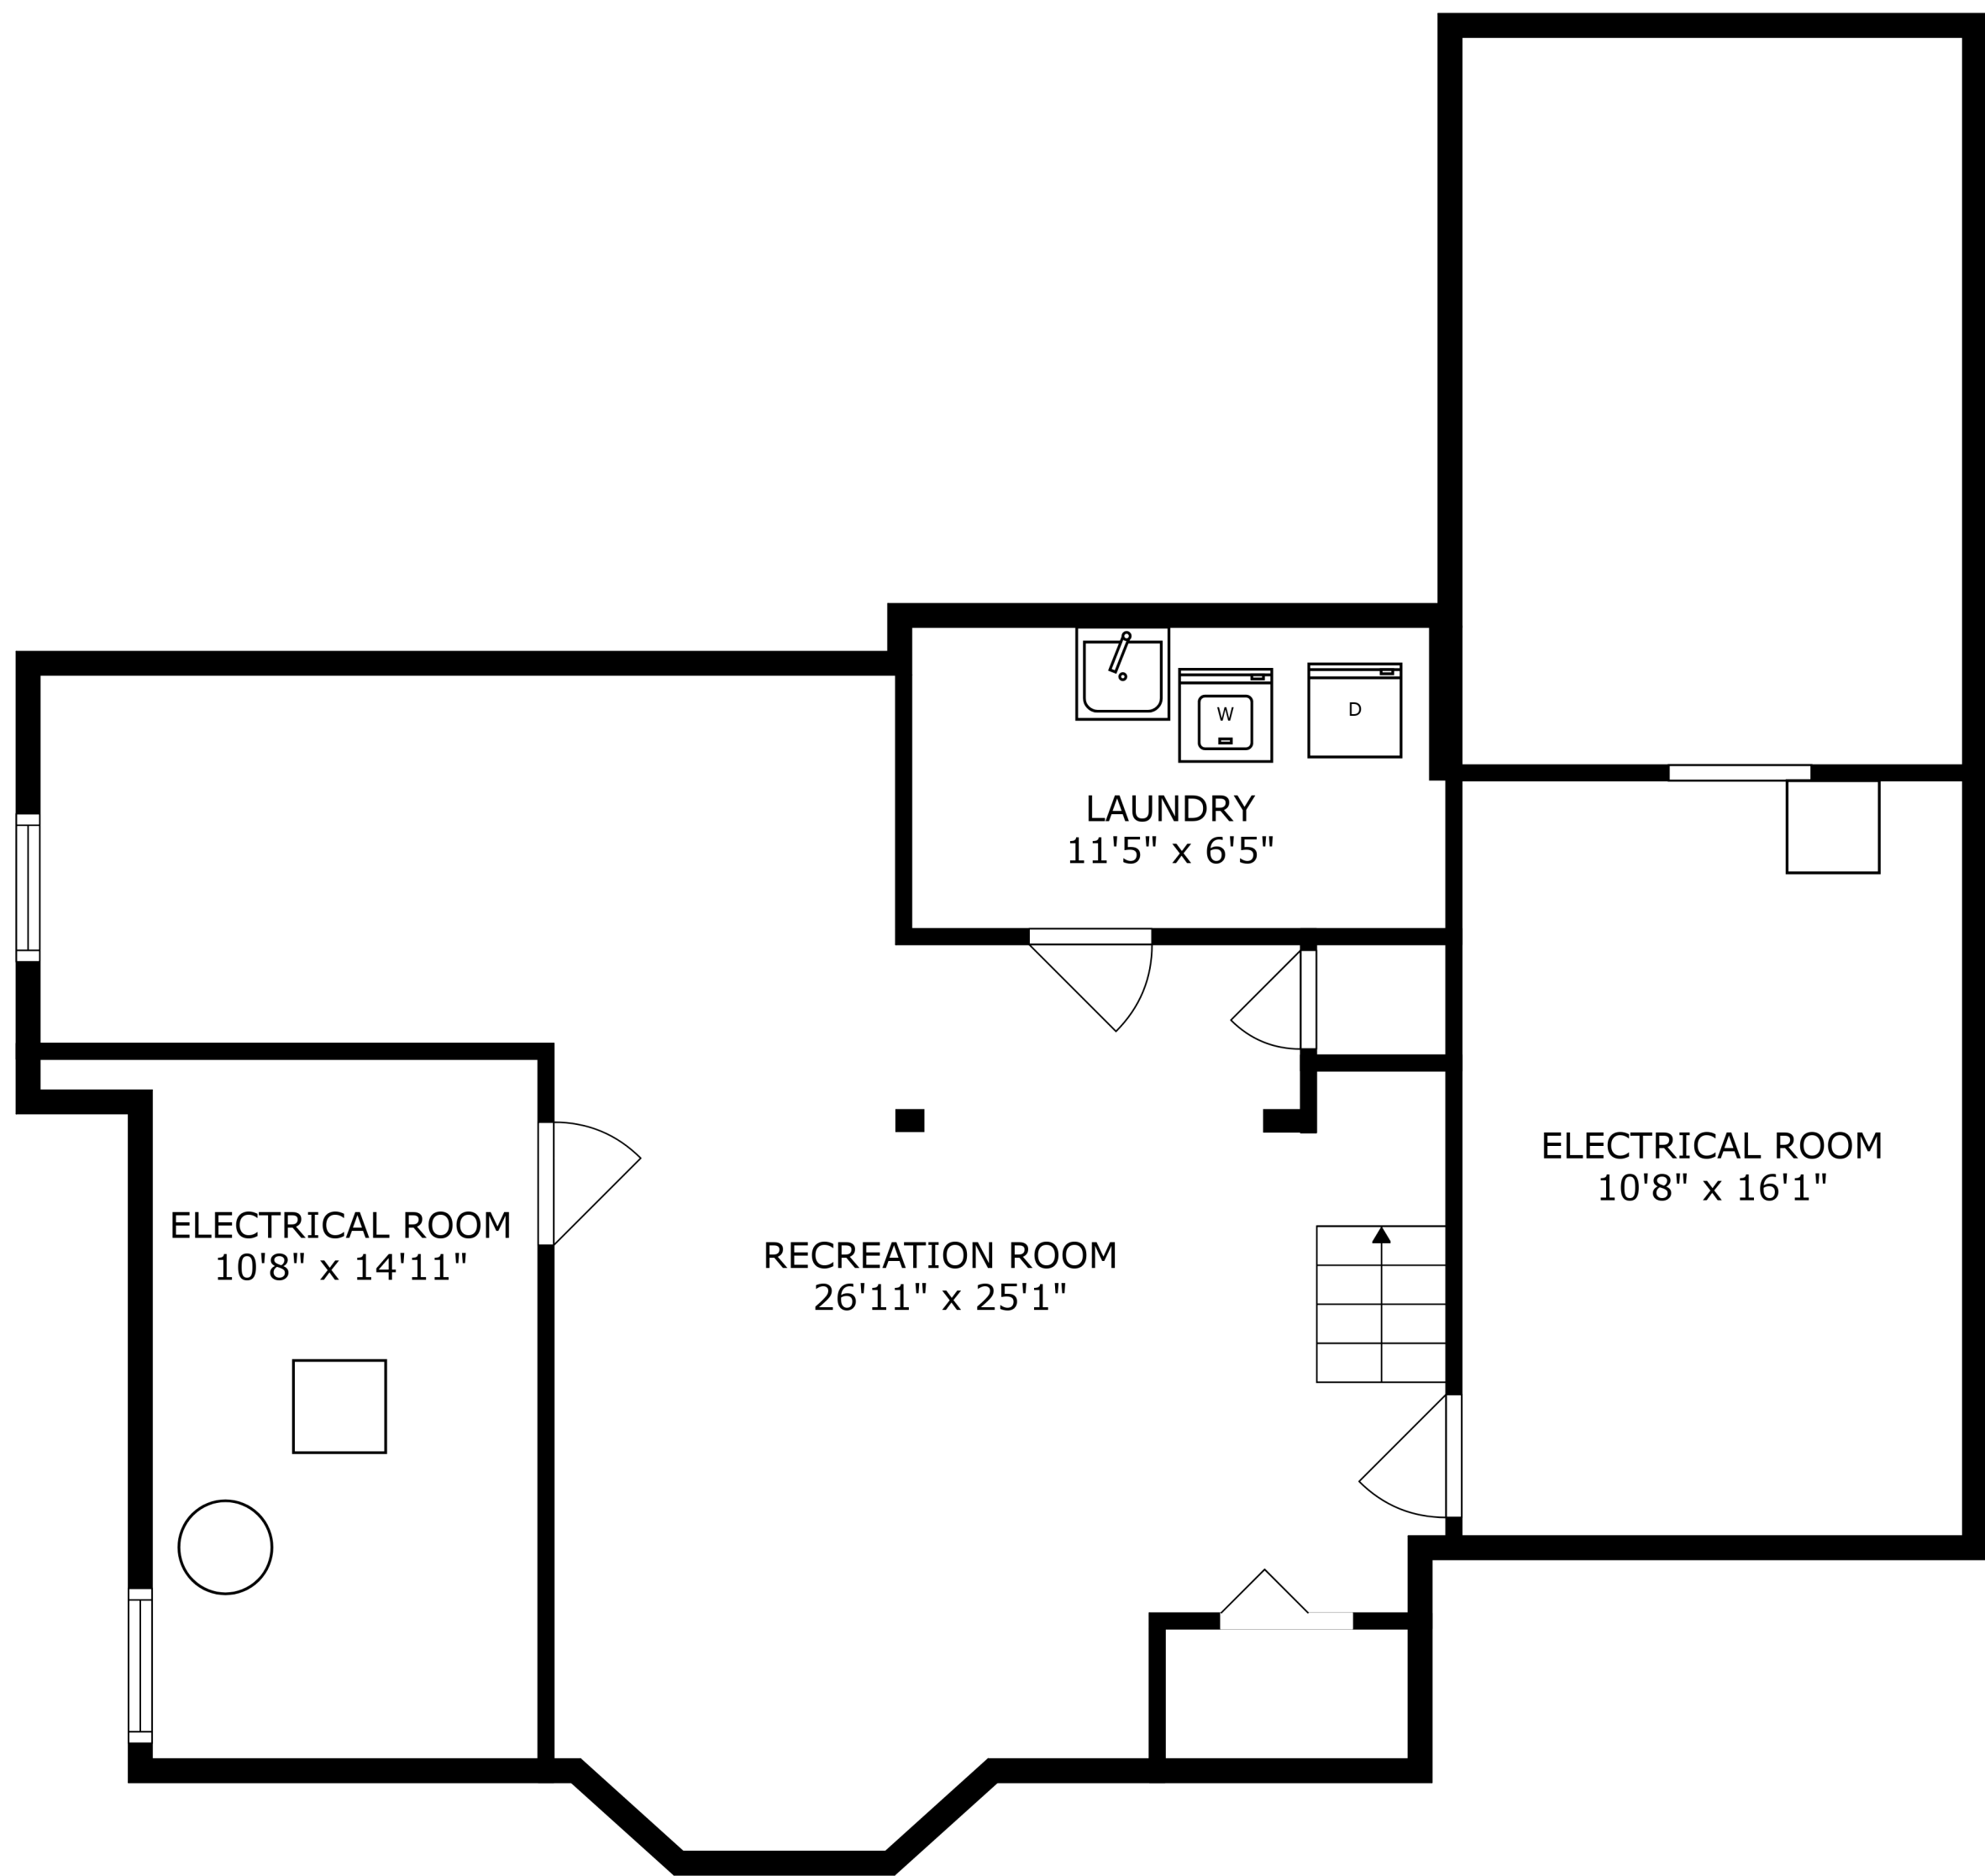

FLOOR 3

FLOOR 1

FLOOR 2

SIZES AND DIMENSIONS ARE APPROXIMATE, ACTUAL MAY VARY.

BEDROOM
12'5" x 19'8"

W.I.C.
12'5" x 5'3"

BATH
8'2" x 8'8"

BEDROOM
14'10" x 13'0"

BEDROOM
21'0" x 16'5"

SIZES AND DIMENSIONS ARE APPROXIMATE, ACTUAL MAY VARY.

SIZES AND DIMENSIONS ARE APPROXIMATE, ACTUAL MAY VARY.

SIZES AND DIMENSIONS ARE APPROXIMATE, ACTUAL MAY VARY.