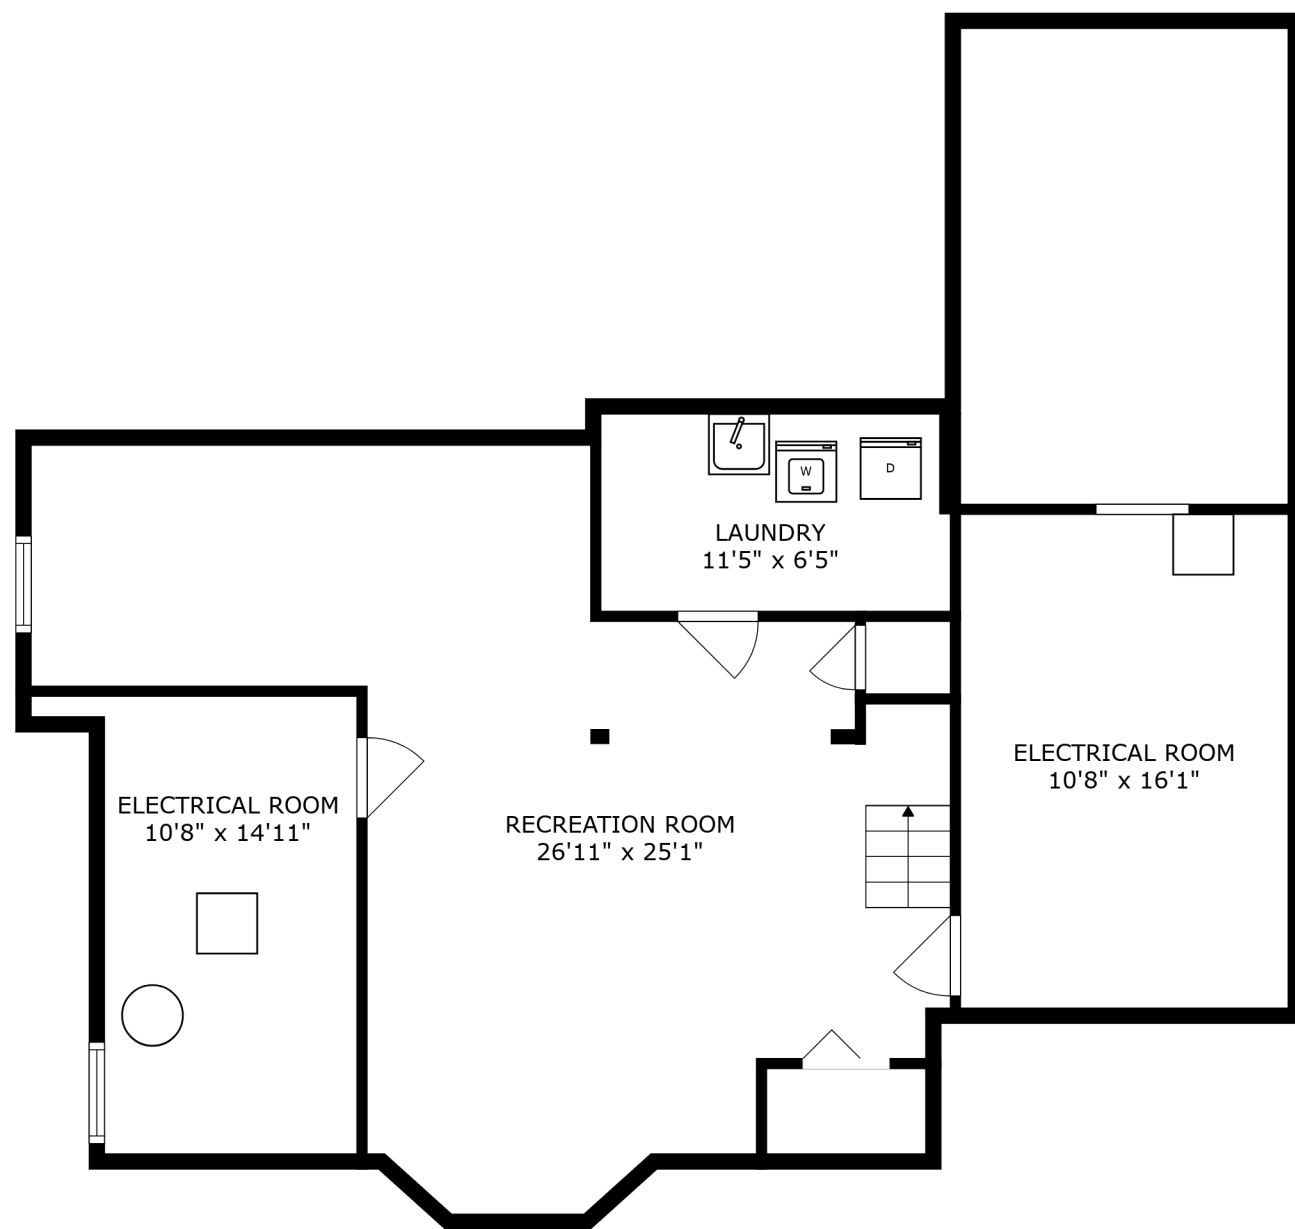

FLOOR 3

FLOOR 1

FLOOR 2

SIZES AND DIMENSIONS ARE APPROXIMATE, ACTUAL MAY VARY.

BEDROOM
12'5" x 19'8"

W.I.C.
12'5" x 5'3"

BATH
8'2" x 8'8"

BEDROOM
14'10" x 13'0"

BEDROOM
21'0" x 16'5"

SIZES AND DIMENSIONS ARE APPROXIMATE, ACTUAL MAY VARY.

SIZES AND DIMENSIONS ARE APPROXIMATE, ACTUAL MAY VARY.

SIZES AND DIMENSIONS ARE APPROXIMATE, ACTUAL MAY VARY.