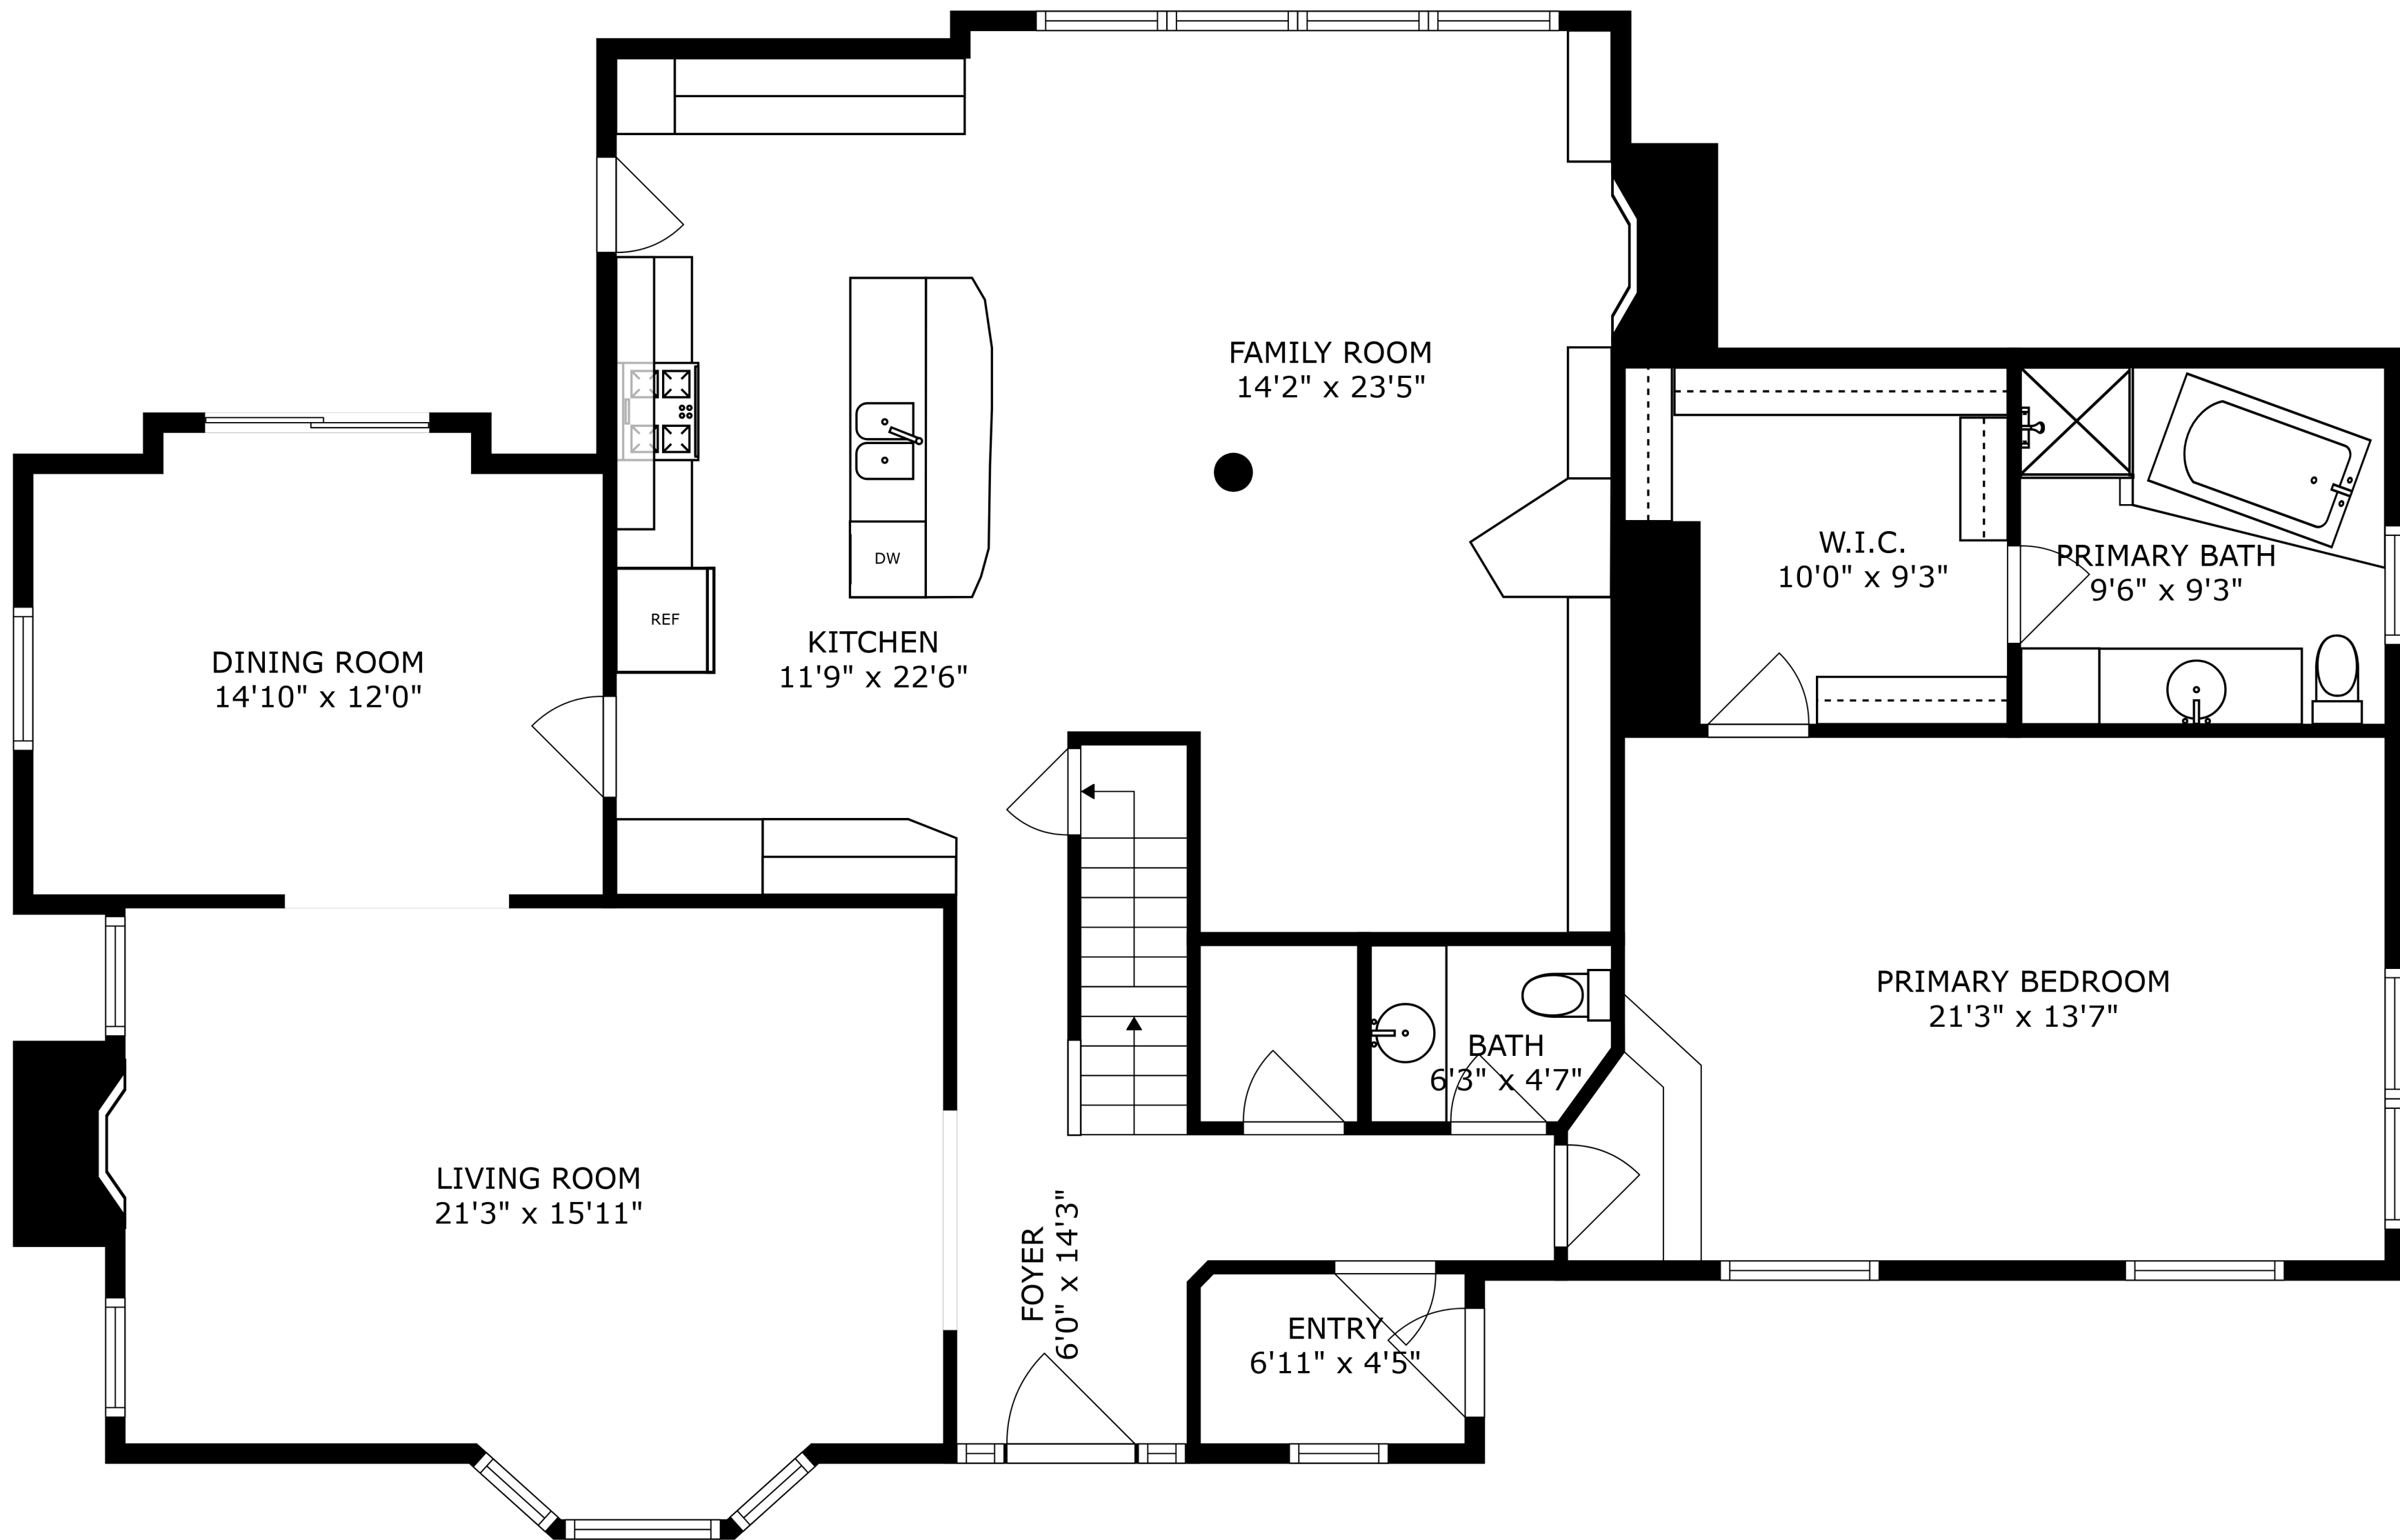

FLOOR 3

FLOOR 1

FLOOR 2

SIZES AND DIMENSIONS ARE APPROXIMATE, ACTUAL MAY VARY.

BEDROOM
12'5" x 19'8"

W.I.C.
12'5" x 5'3"

BATH
8'2" x 8'8"

BEDROOM
14'10" x 13'0"

BEDROOM
21'0" x 16'5"

SIZES AND DIMENSIONS ARE APPROXIMATE, ACTUAL MAY VARY.

SIZES AND DIMENSIONS ARE APPROXIMATE, ACTUAL MAY VARY.

SIZES AND DIMENSIONS ARE APPROXIMATE, ACTUAL MAY VARY.