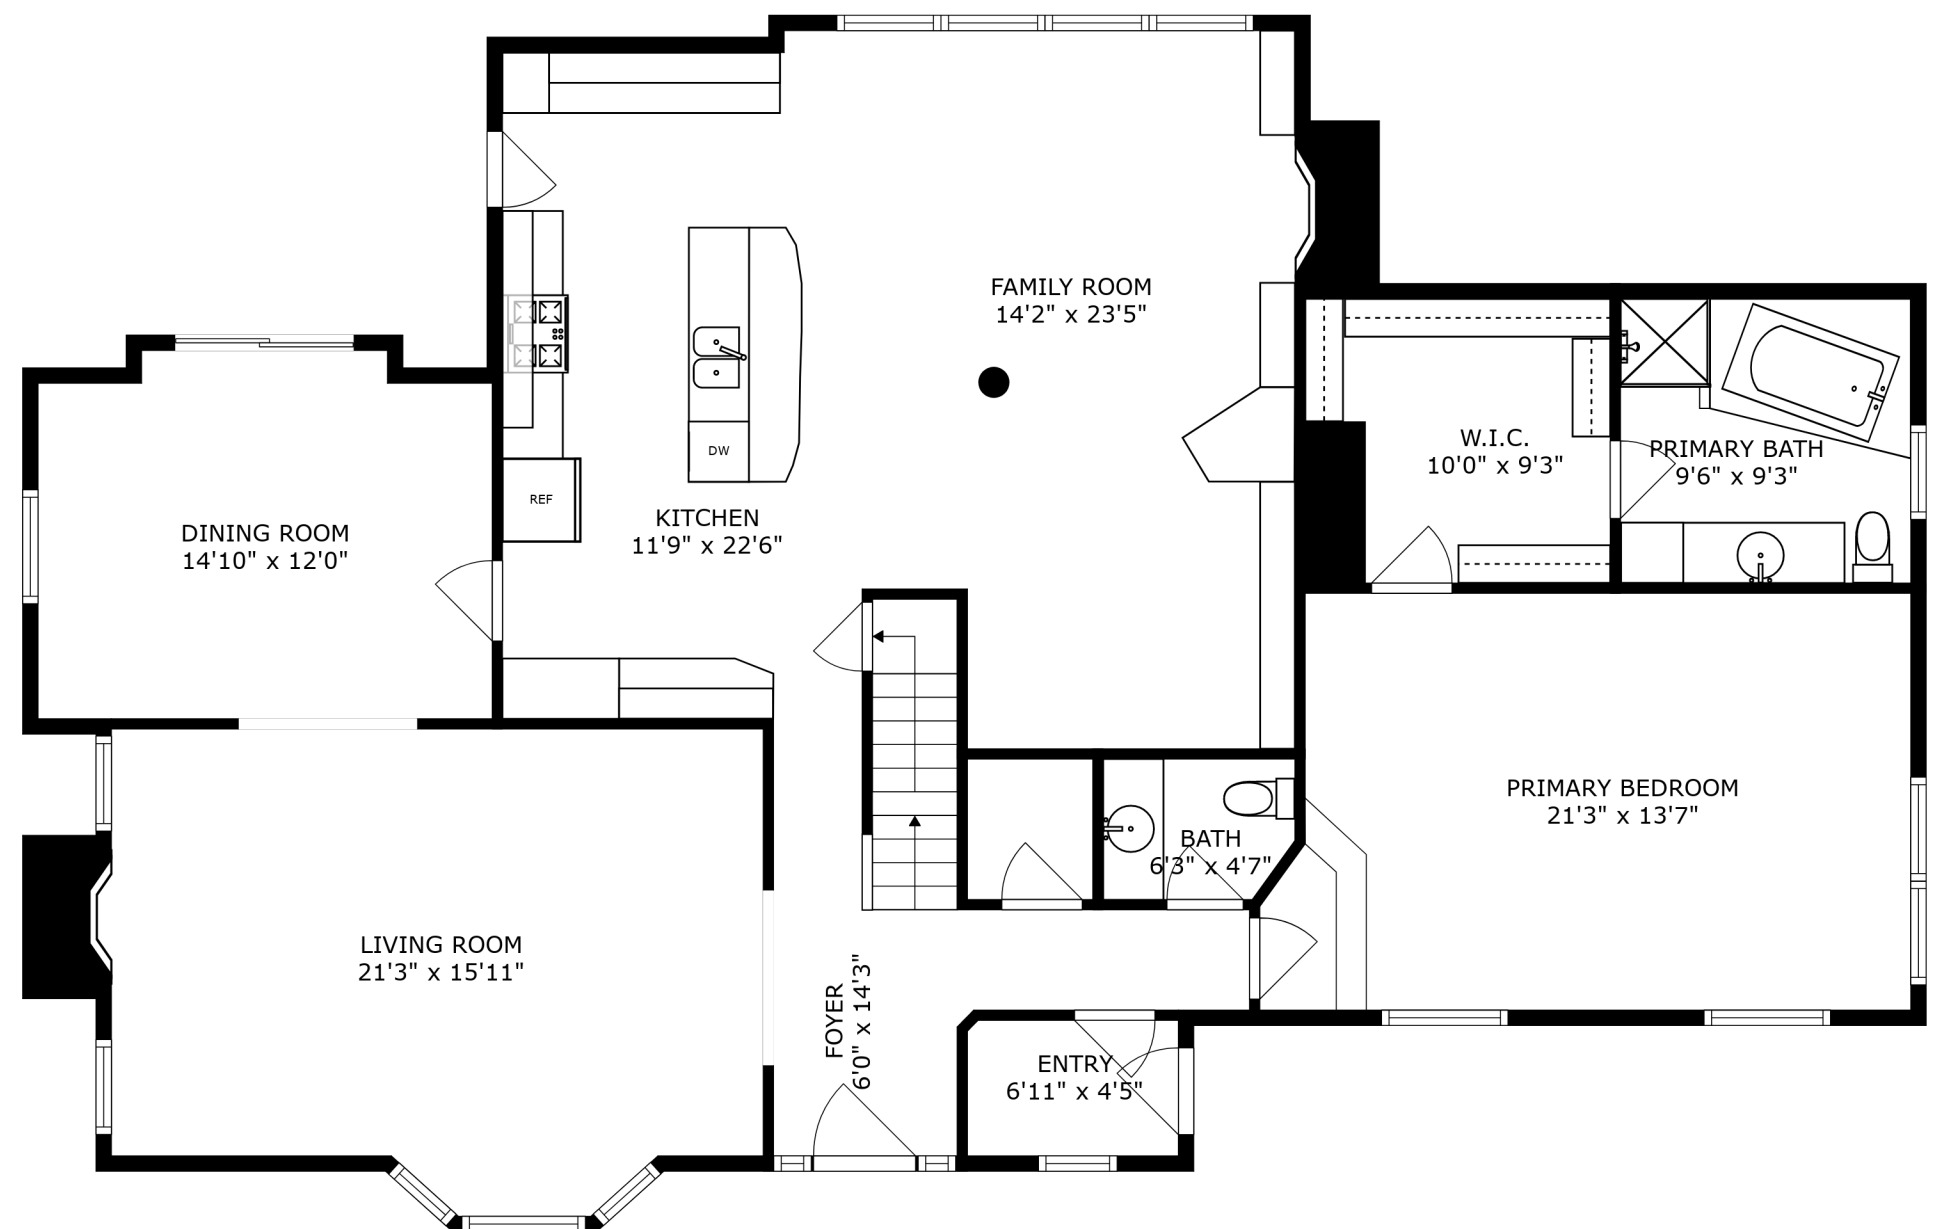

FLOOR 3

FLOOR 1

FLOOR 2

SIZES AND DIMENSIONS ARE APPROXIMATE, ACTUAL MAY VARY.

BEDROOM
12'5" x 19'8"

W.I.C.
12'5" x 5'3"

BATH
8'2" x 8'8"

BEDROOM
14'10" x 13'0"

BEDROOM
21'0" x 16'5"

SIZES AND DIMENSIONS ARE APPROXIMATE, ACTUAL MAY VARY.

SIZES AND DIMENSIONS ARE APPROXIMATE, ACTUAL MAY VARY.

SIZES AND DIMENSIONS ARE APPROXIMATE, ACTUAL MAY VARY.