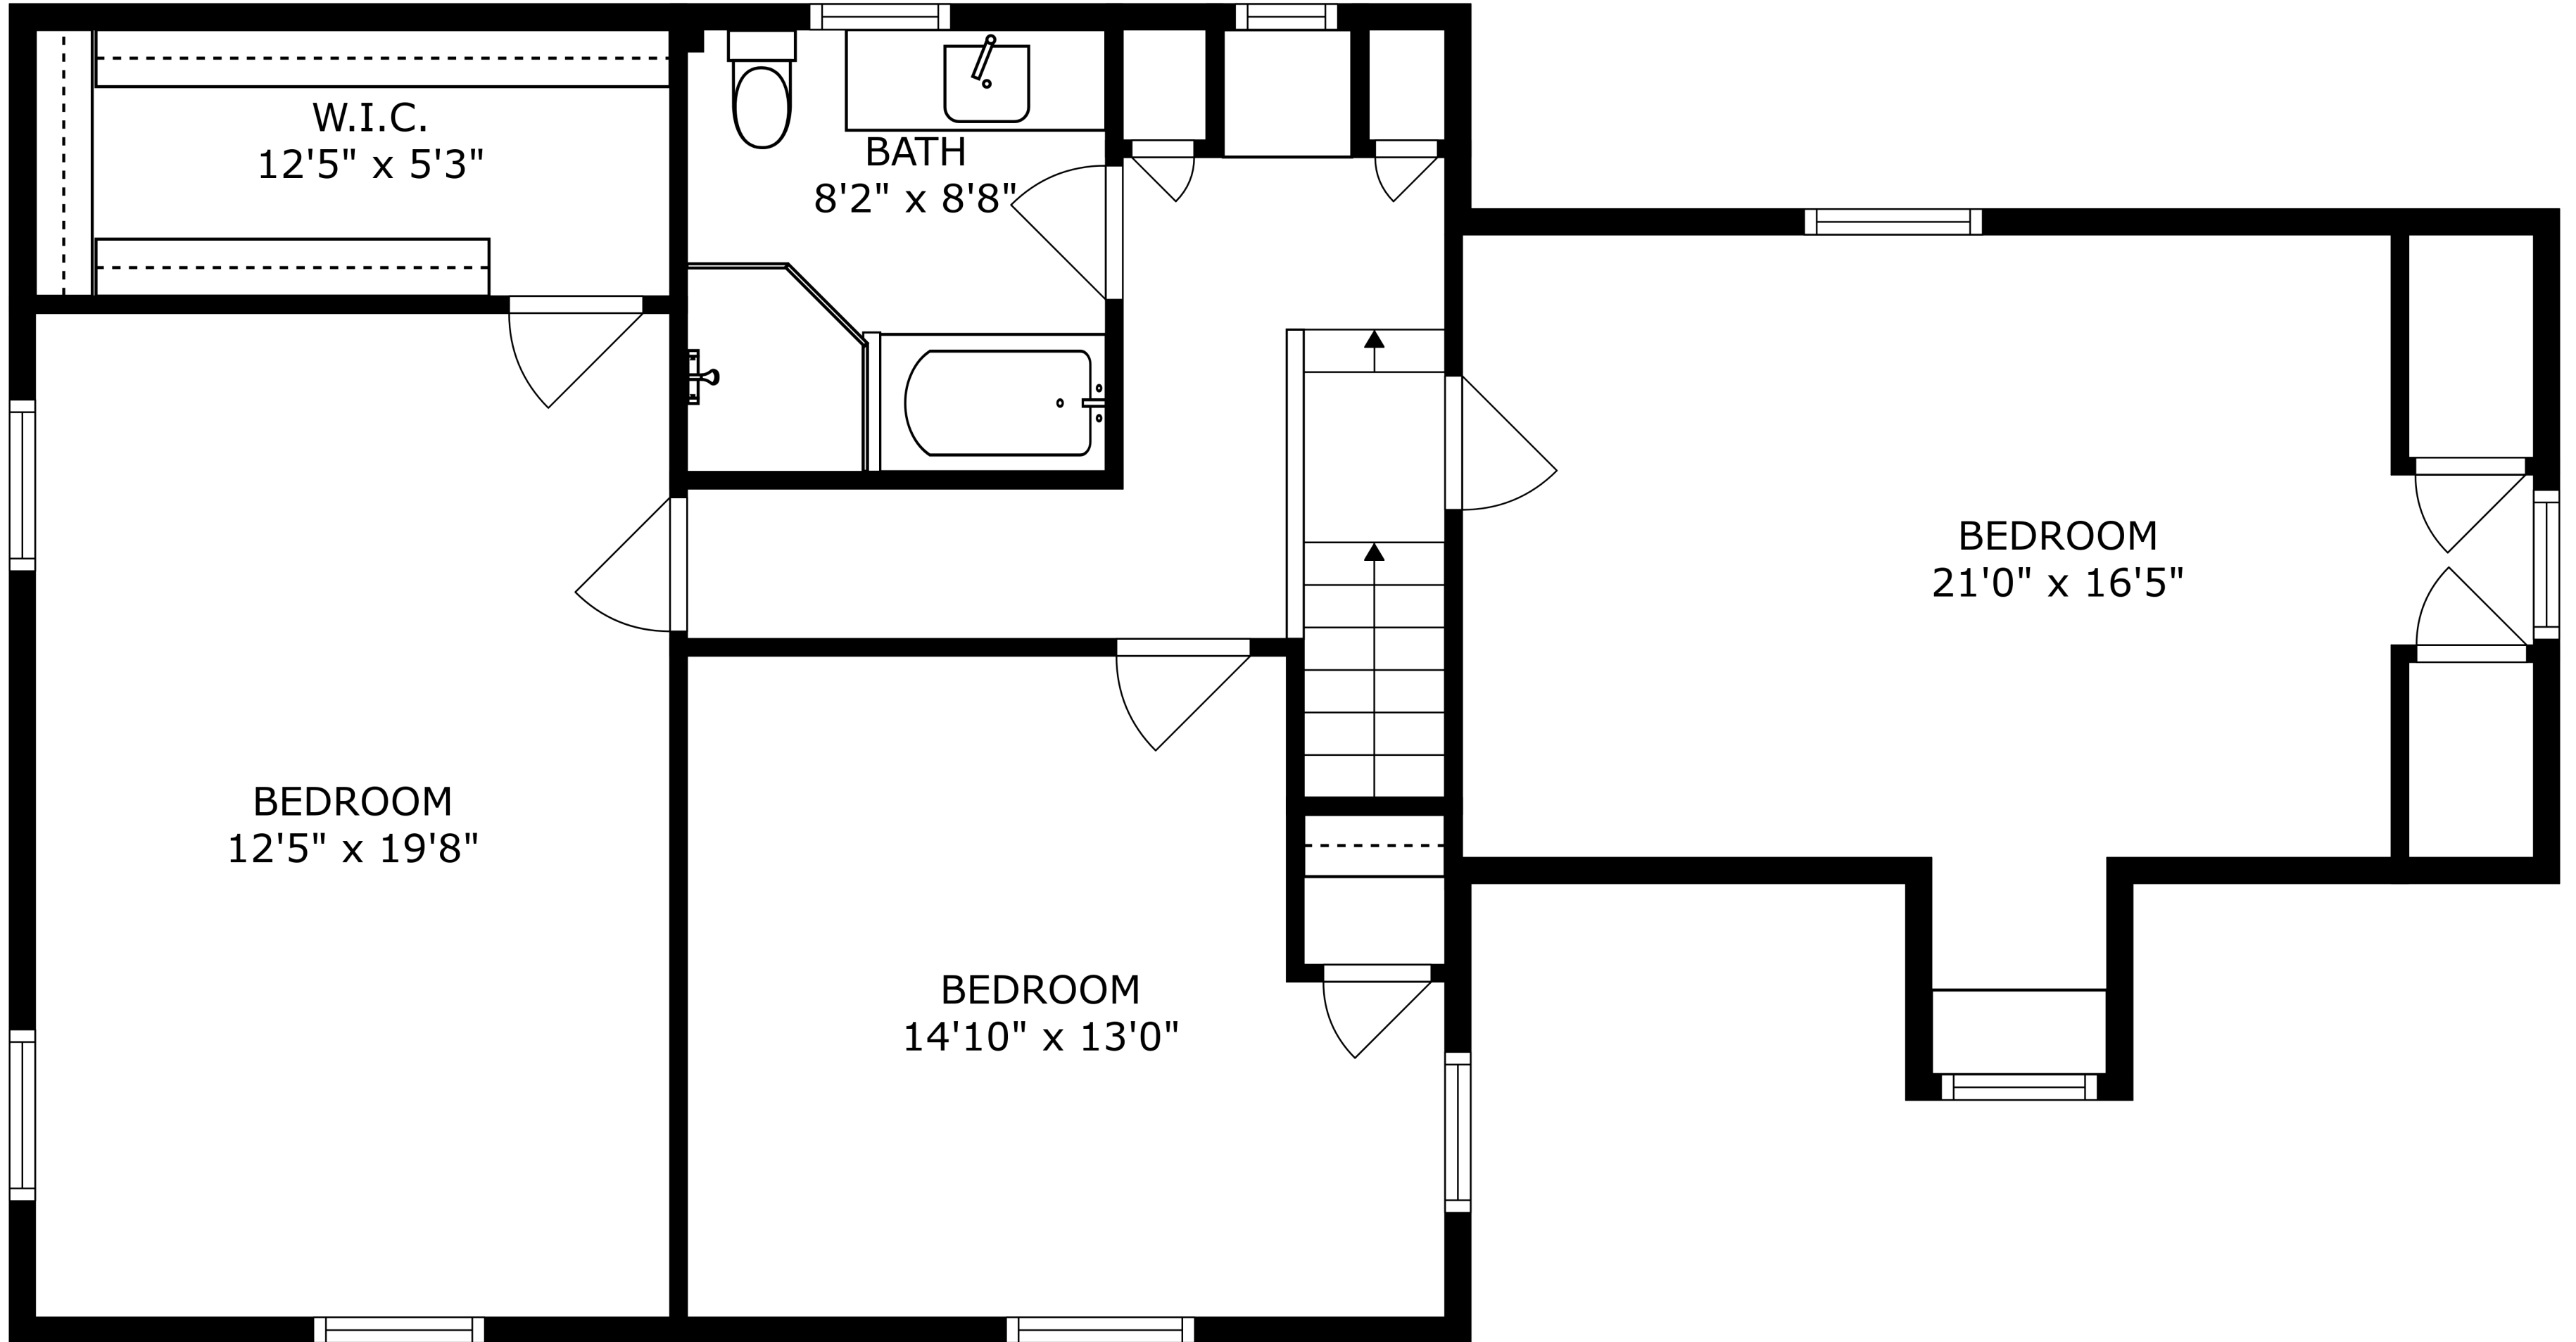

FLOOR 3

FLOOR 1

FLOOR 2

SIZES AND DIMENSIONS ARE APPROXIMATE, ACTUAL MAY VARY.

BEDROOM
12'5" x 19'8"

W.I.C.
12'5" x 5'3"

BATH
8'2" x 8'8"

BEDROOM
14'10" x 13'0"

BEDROOM
21'0" x 16'5"

SIZES AND DIMENSIONS ARE APPROXIMATE, ACTUAL MAY VARY.

SIZES AND DIMENSIONS ARE APPROXIMATE, ACTUAL MAY VARY.

SIZES AND DIMENSIONS ARE APPROXIMATE, ACTUAL MAY VARY.