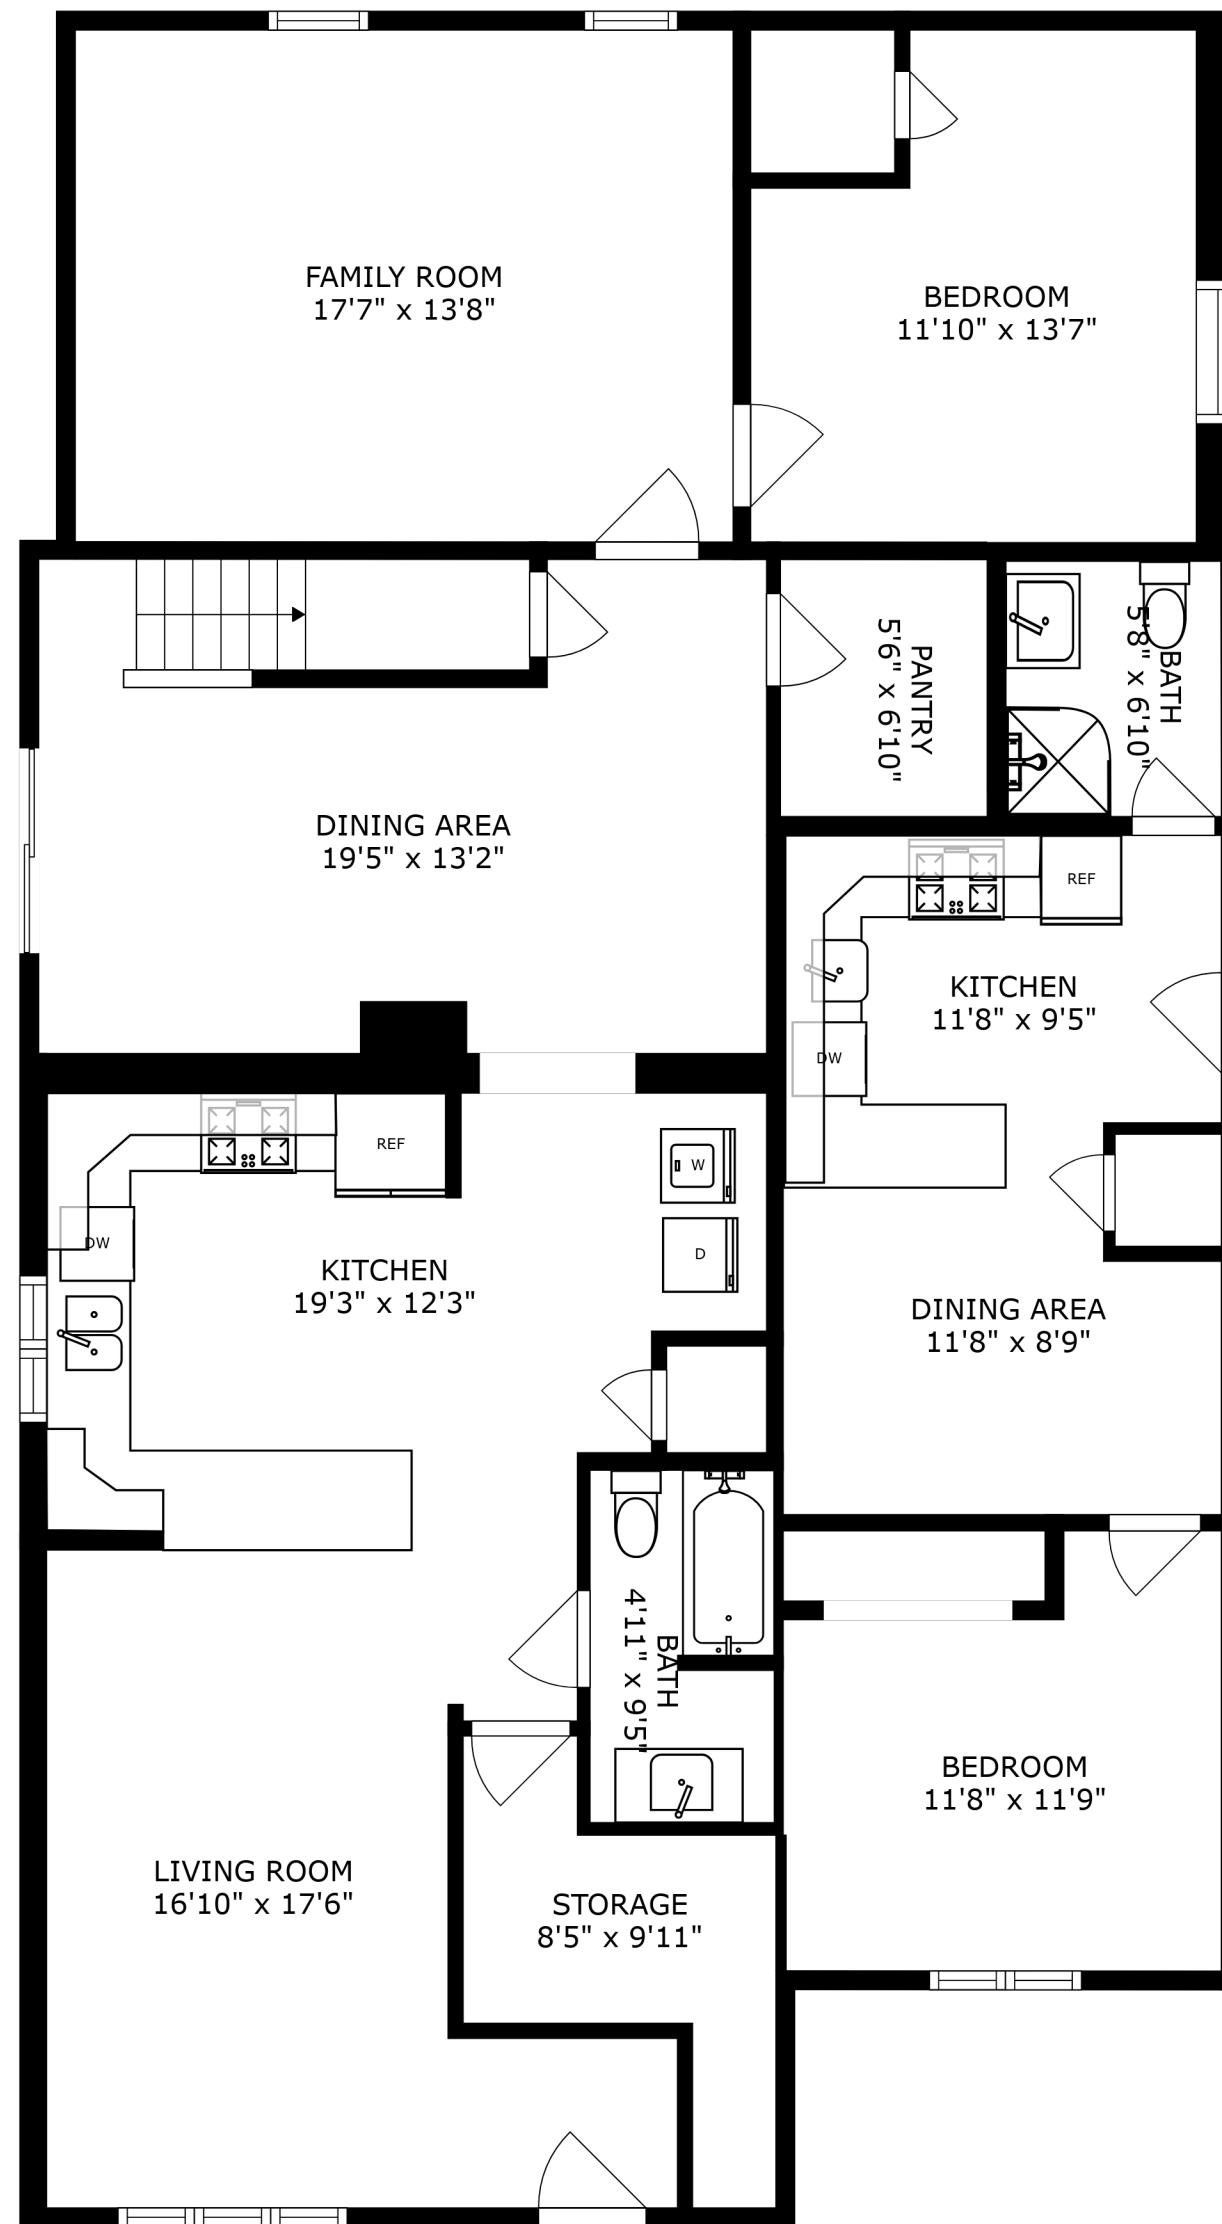

FLOOR 1

FLOOR 2

BEDROOM
11'9" x 9'10"

PRIMARY BATH
10'9" x 6'8"

PRIMARY BEDROOM
13'1" x 13'3"

WP

SIZES AND DIMENSIONS ARE APPROXIMATE, ACTUAL MAY VARY.