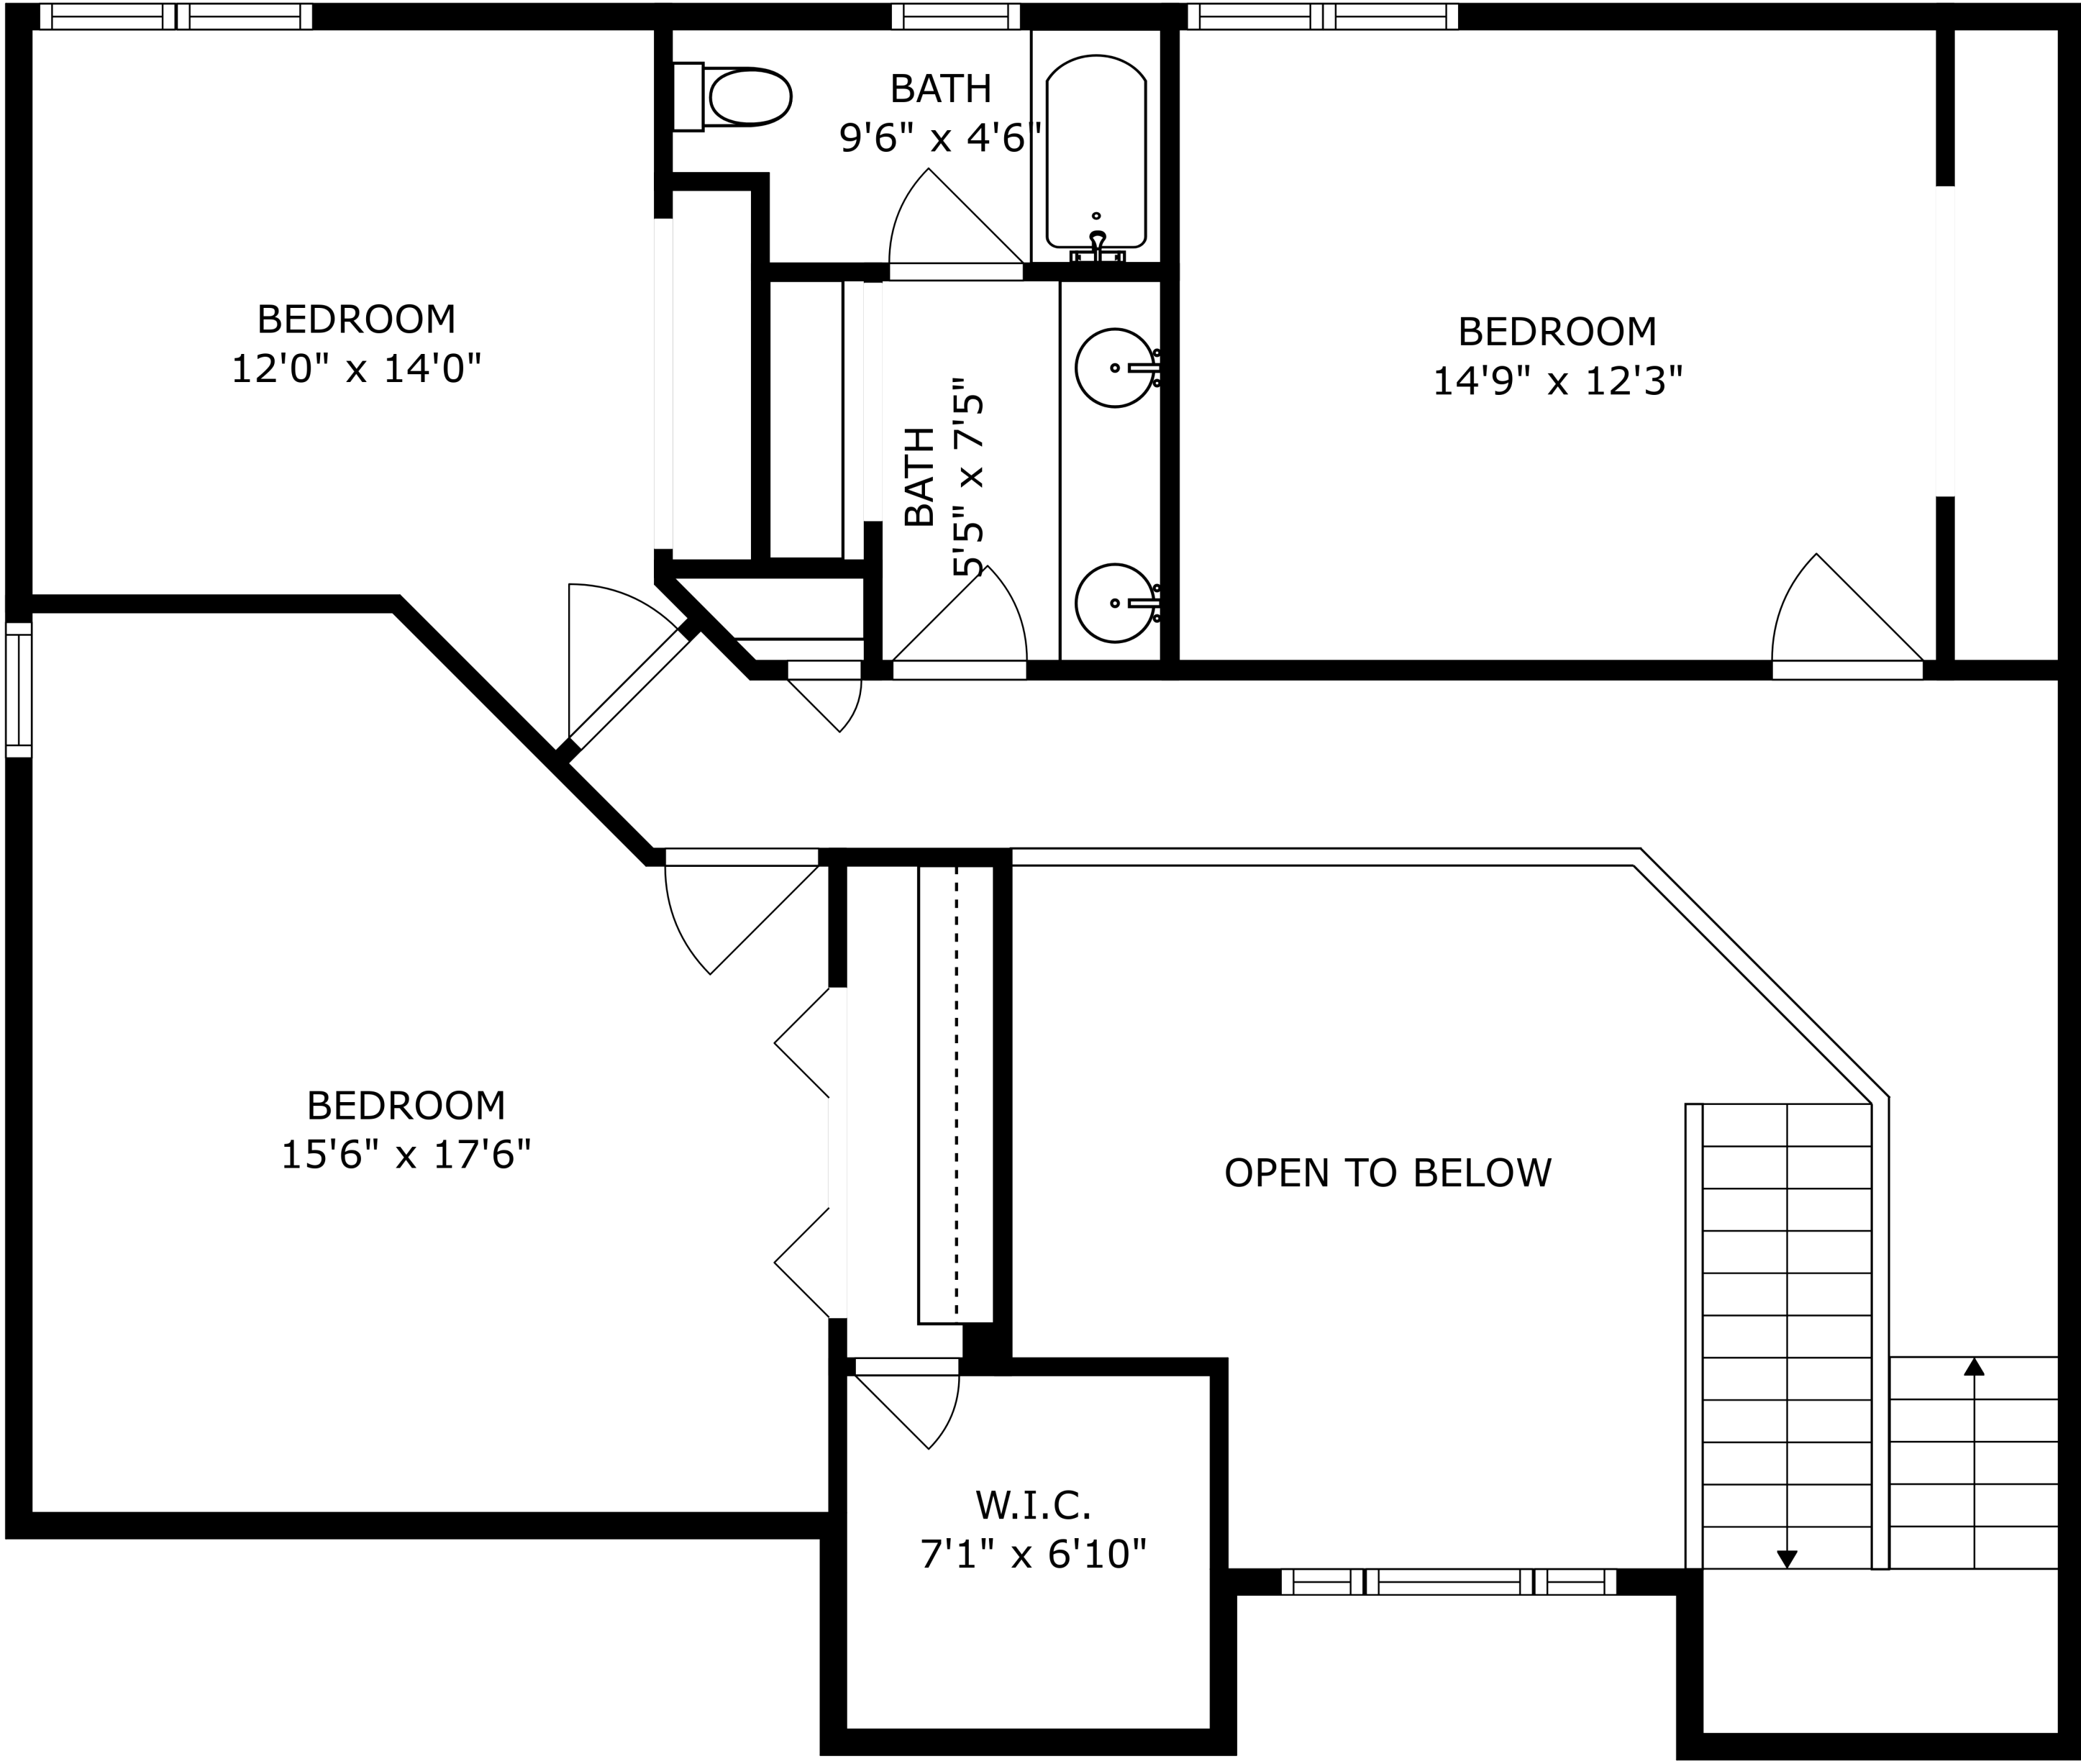

SIZES AND DIMENSIONS ARE APPROXIMATE, ACTUAL MAY VARY.

BEDROOM
12'0" x 14'0"

BATH
9'6" x 4'6"

BEDROOM
14'9" x 12'3"

BATH
5'5" x 7'5"

BEDROOM
15'6" x 17'6"

OPEN TO BELOW

W.I.C.
7'1" x 6'10"

SIZES AND DIMENSIONS ARE APPROXIMATE, ACTUAL MAY VARY.

SIZES AND DIMENSIONS ARE APPROXIMATE, ACTUAL MAY VARY.