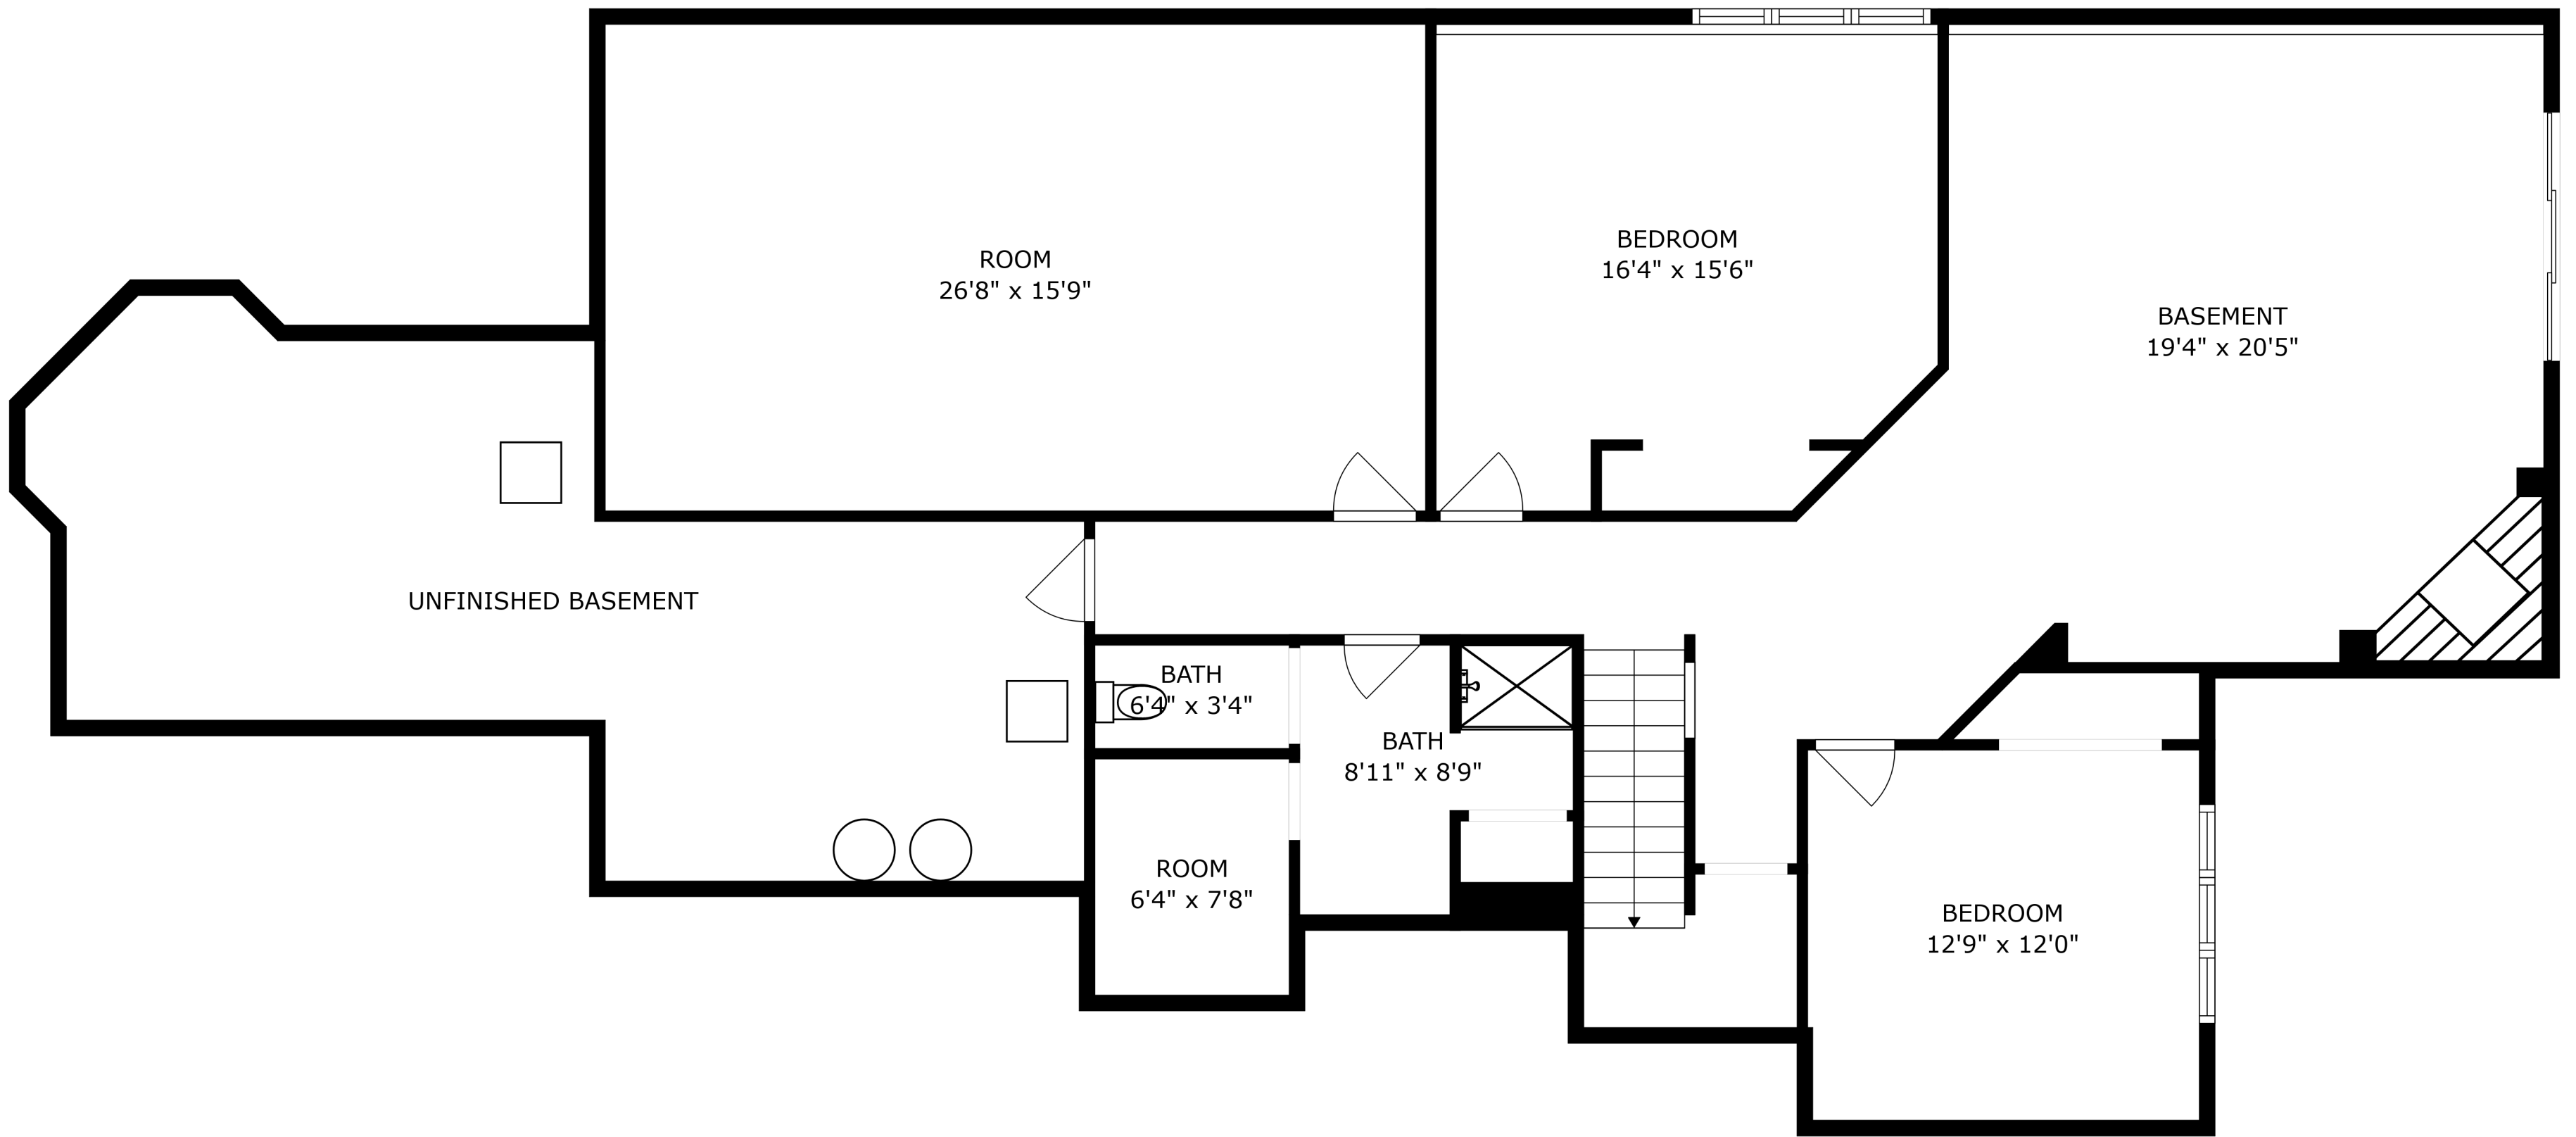

SIZES AND DIMENSIONS ARE APPROXIMATE, ACTUAL MAY VARY.

BEDROOM
12'0" x 14'0"

BATH
9'6" x 4'6"

BEDROOM
14'9" x 12'3"

BATH
5'5" x 7'5"

BEDROOM
15'6" x 17'6"

OPEN TO BELOW

W.I.C.
7'1" x 6'10"

SIZES AND DIMENSIONS ARE APPROXIMATE, ACTUAL MAY VARY.

SIZES AND DIMENSIONS ARE APPROXIMATE, ACTUAL MAY VARY.