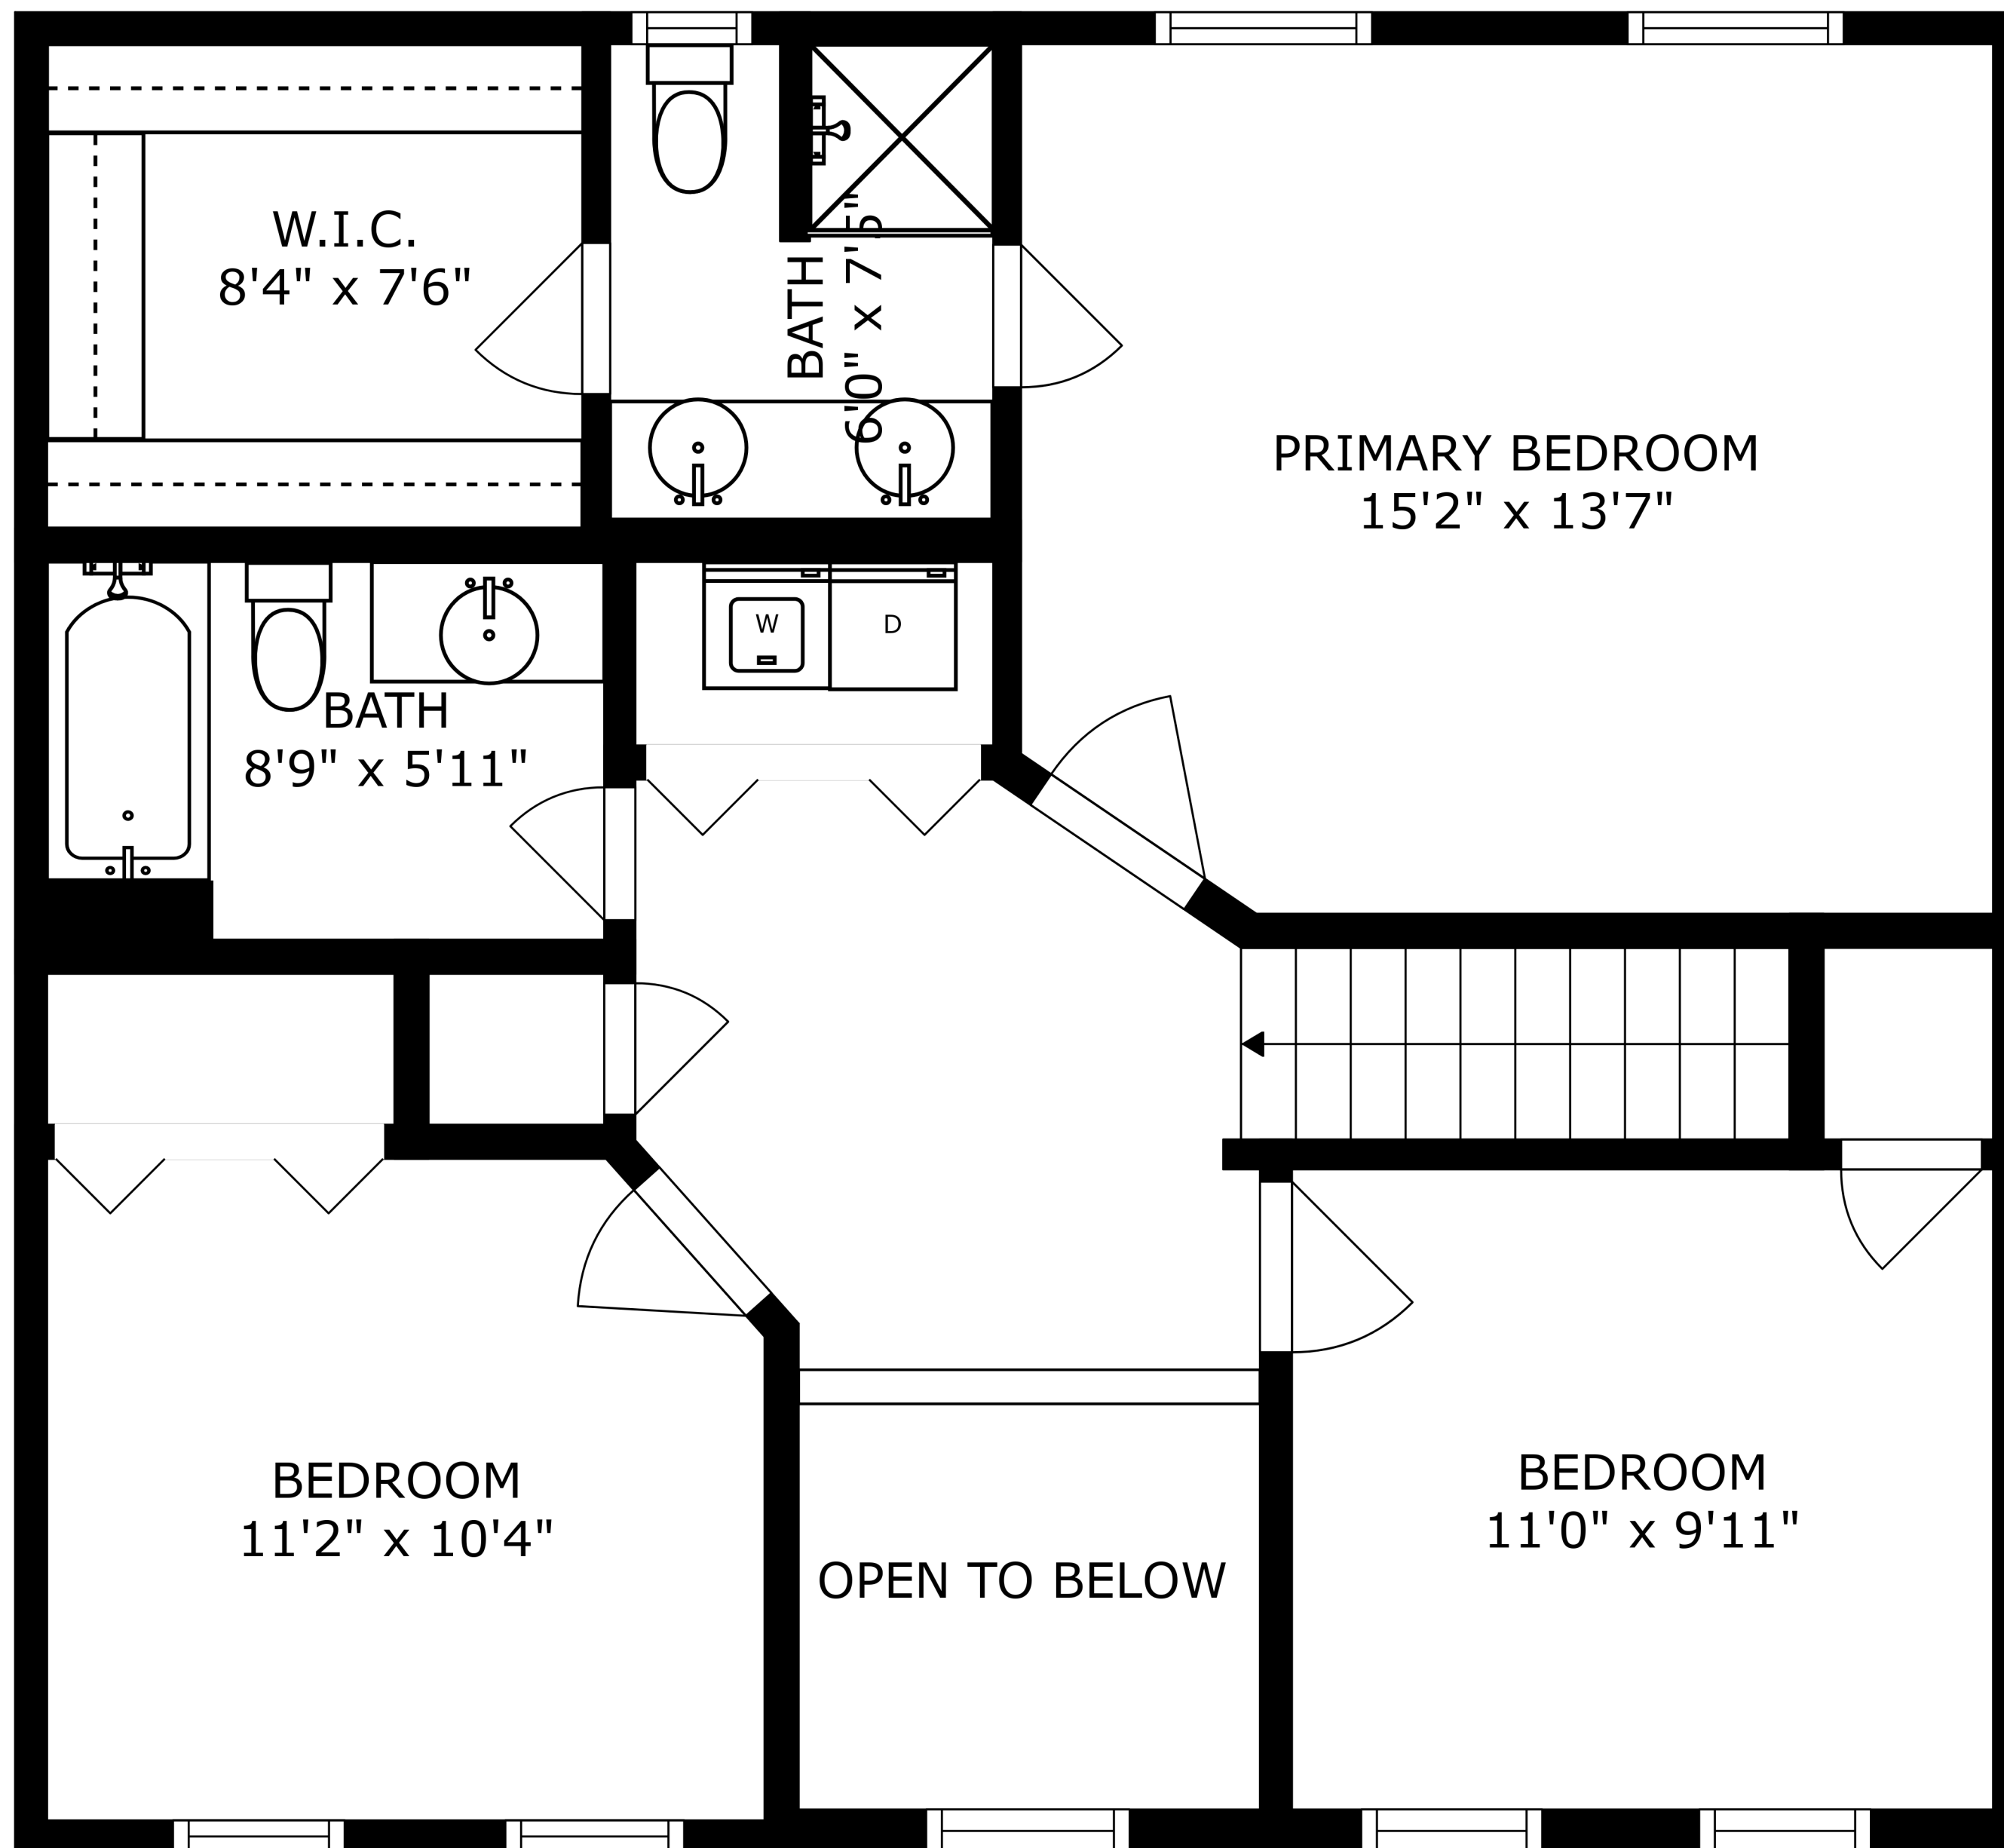

SIZES AND DIMENSIONS ARE APPROXIMATE, ACTUAL MAY VARY.

SIZES AND DIMENSIONS ARE APPROXIMATE, ACTUAL MAY VARY.

GARAGE
19'6" x 20'4"

BREAKFAST NOOK
11'0" x 7'11"

KITCHEN
11'0" x 11'3"

LIVING ROOM
19'4" x 17'0"

DINING ROOM
11'1" x 10'0"

FOYER
7'2" x 10'6"

OFFICE
11'0" x 9'11"

BASEMENT
8'7" x 16'3"

BASEMENT
22'6" x 16'0"

BASEMENT
29'3" x 10'1"