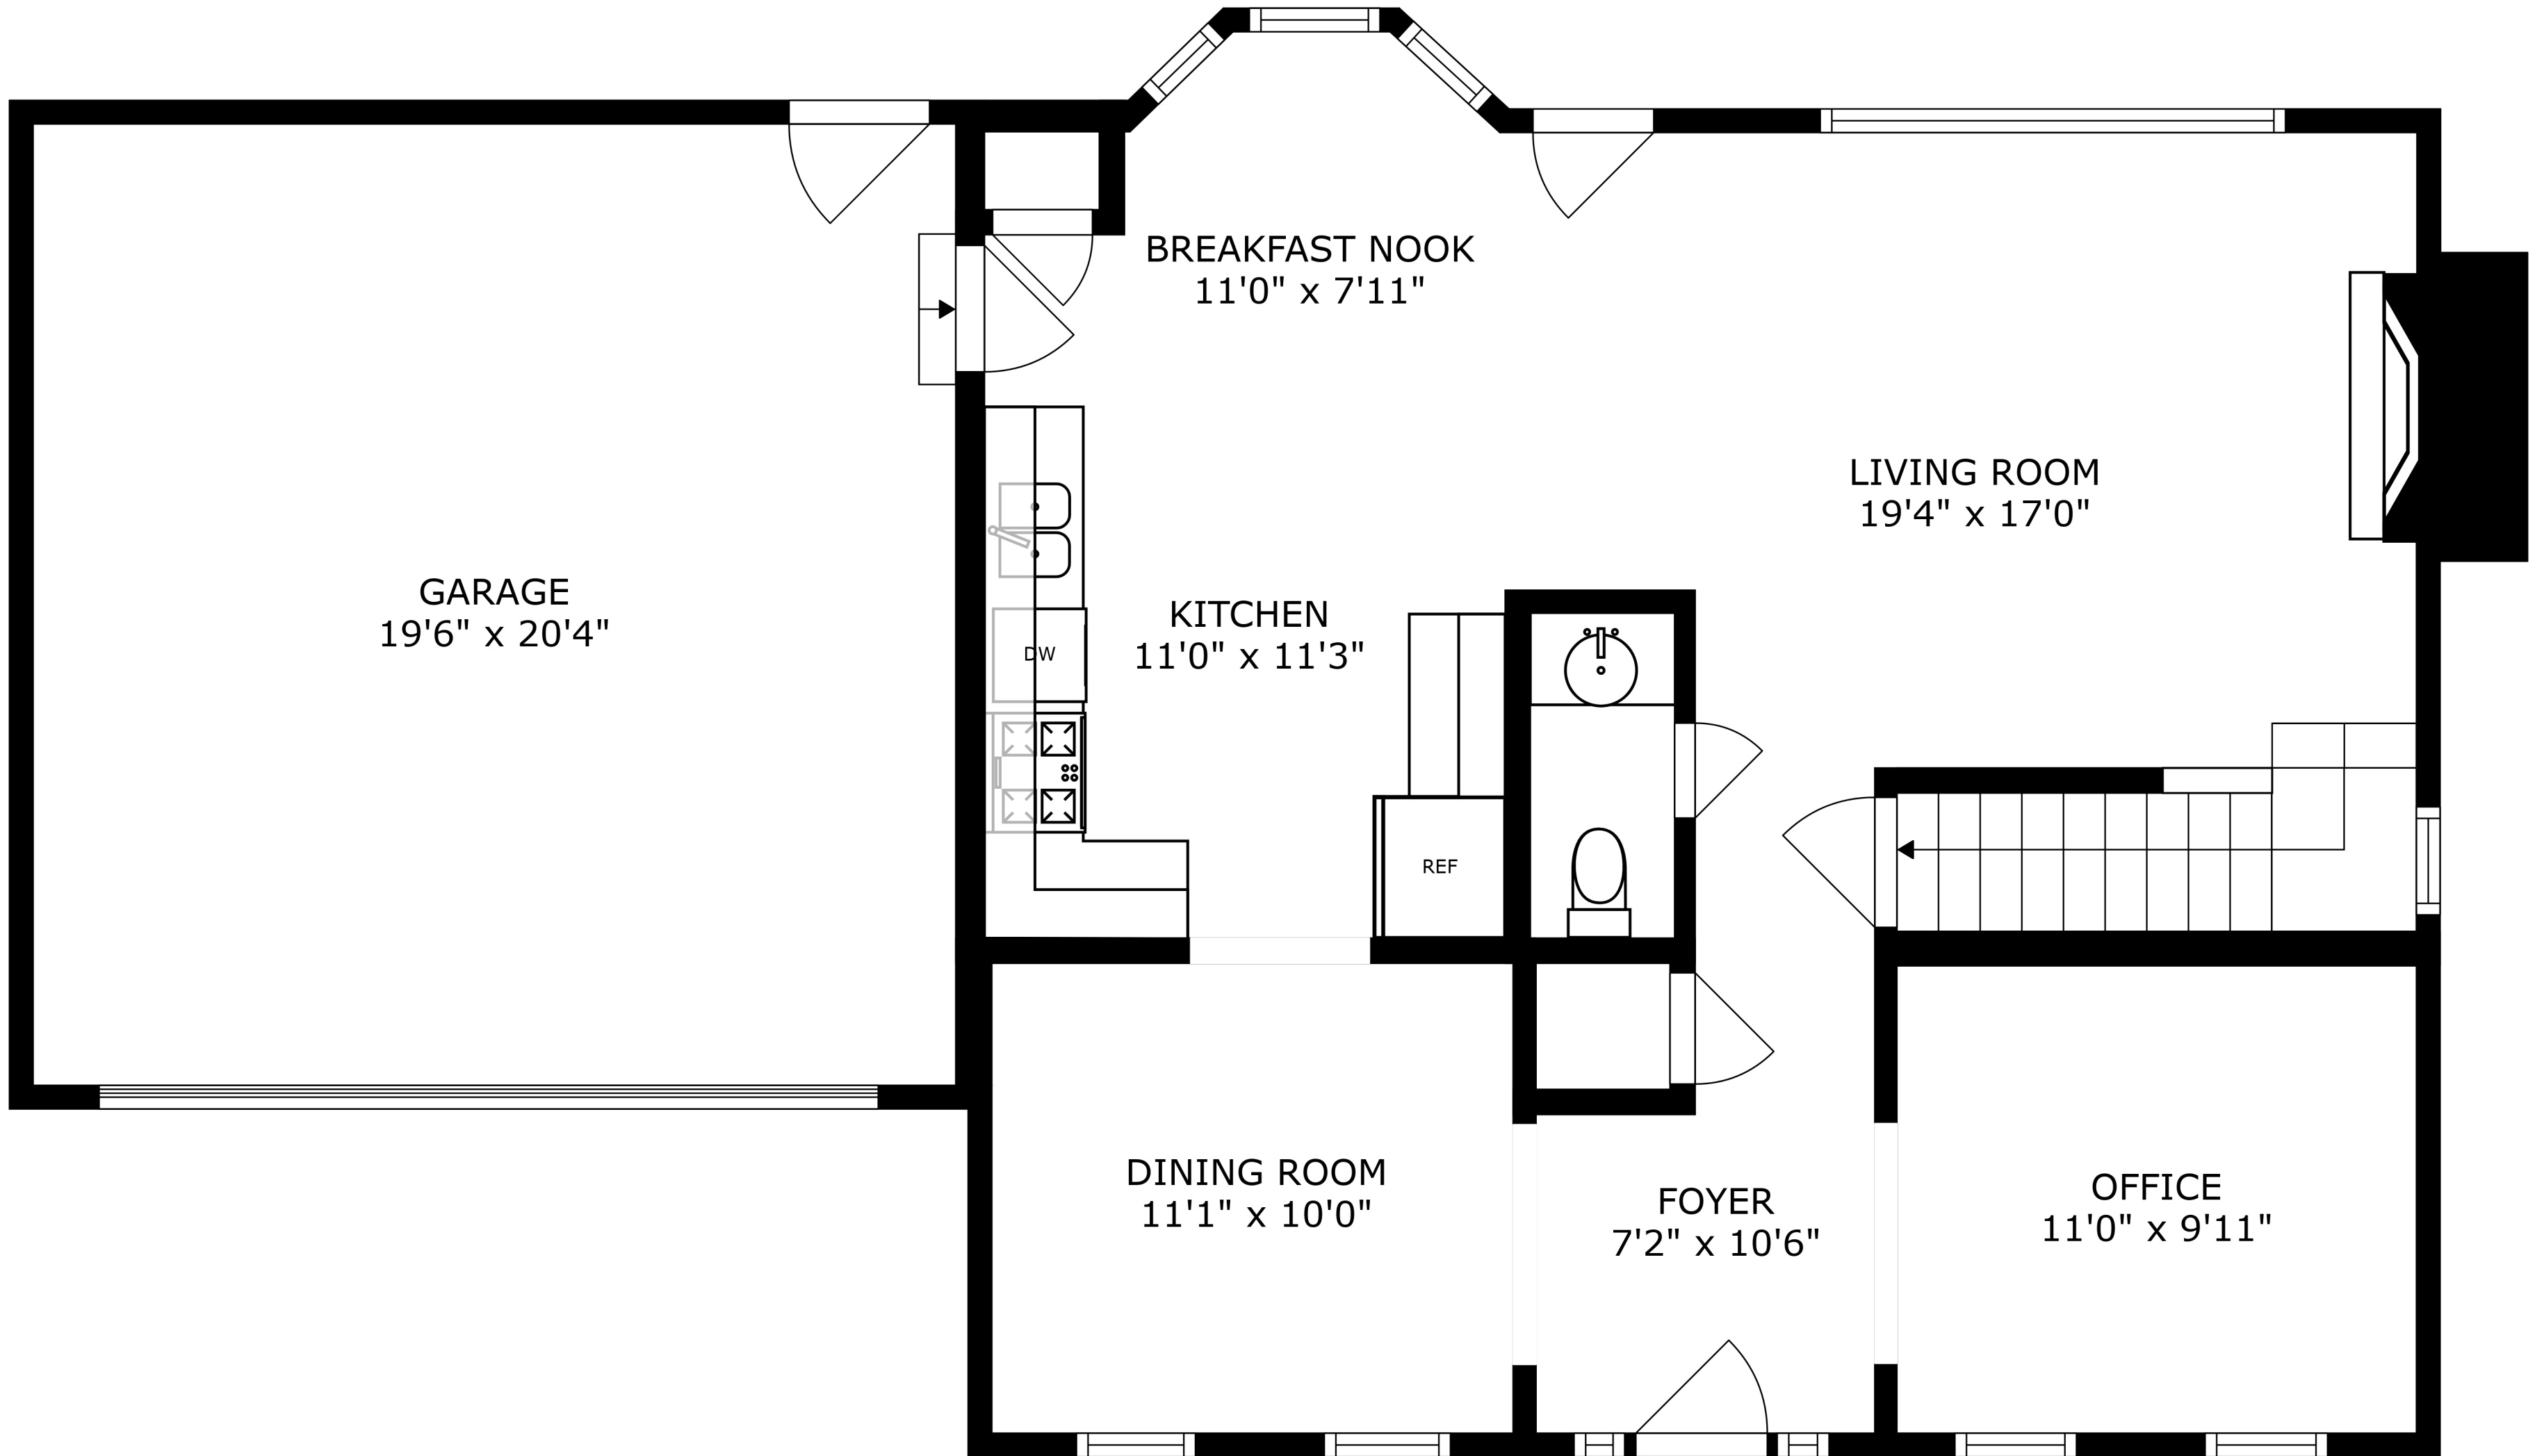

SIZES AND DIMENSIONS ARE APPROXIMATE, ACTUAL MAY VARY.

SIZES AND DIMENSIONS ARE APPROXIMATE, ACTUAL MAY VARY.

GARAGE
19'6" x 20'4"

BREAKFAST NOOK
11'0" x 7'11"

KITCHEN
11'0" x 11'3"

LIVING ROOM
19'4" x 17'0"

DINING ROOM
11'1" x 10'0"

FOYER
7'2" x 10'6"

OFFICE
11'0" x 9'11"

BASEMENT
8'7" x 16'3"

BASEMENT
22'6" x 16'0"

BASEMENT
29'3" x 10'1"