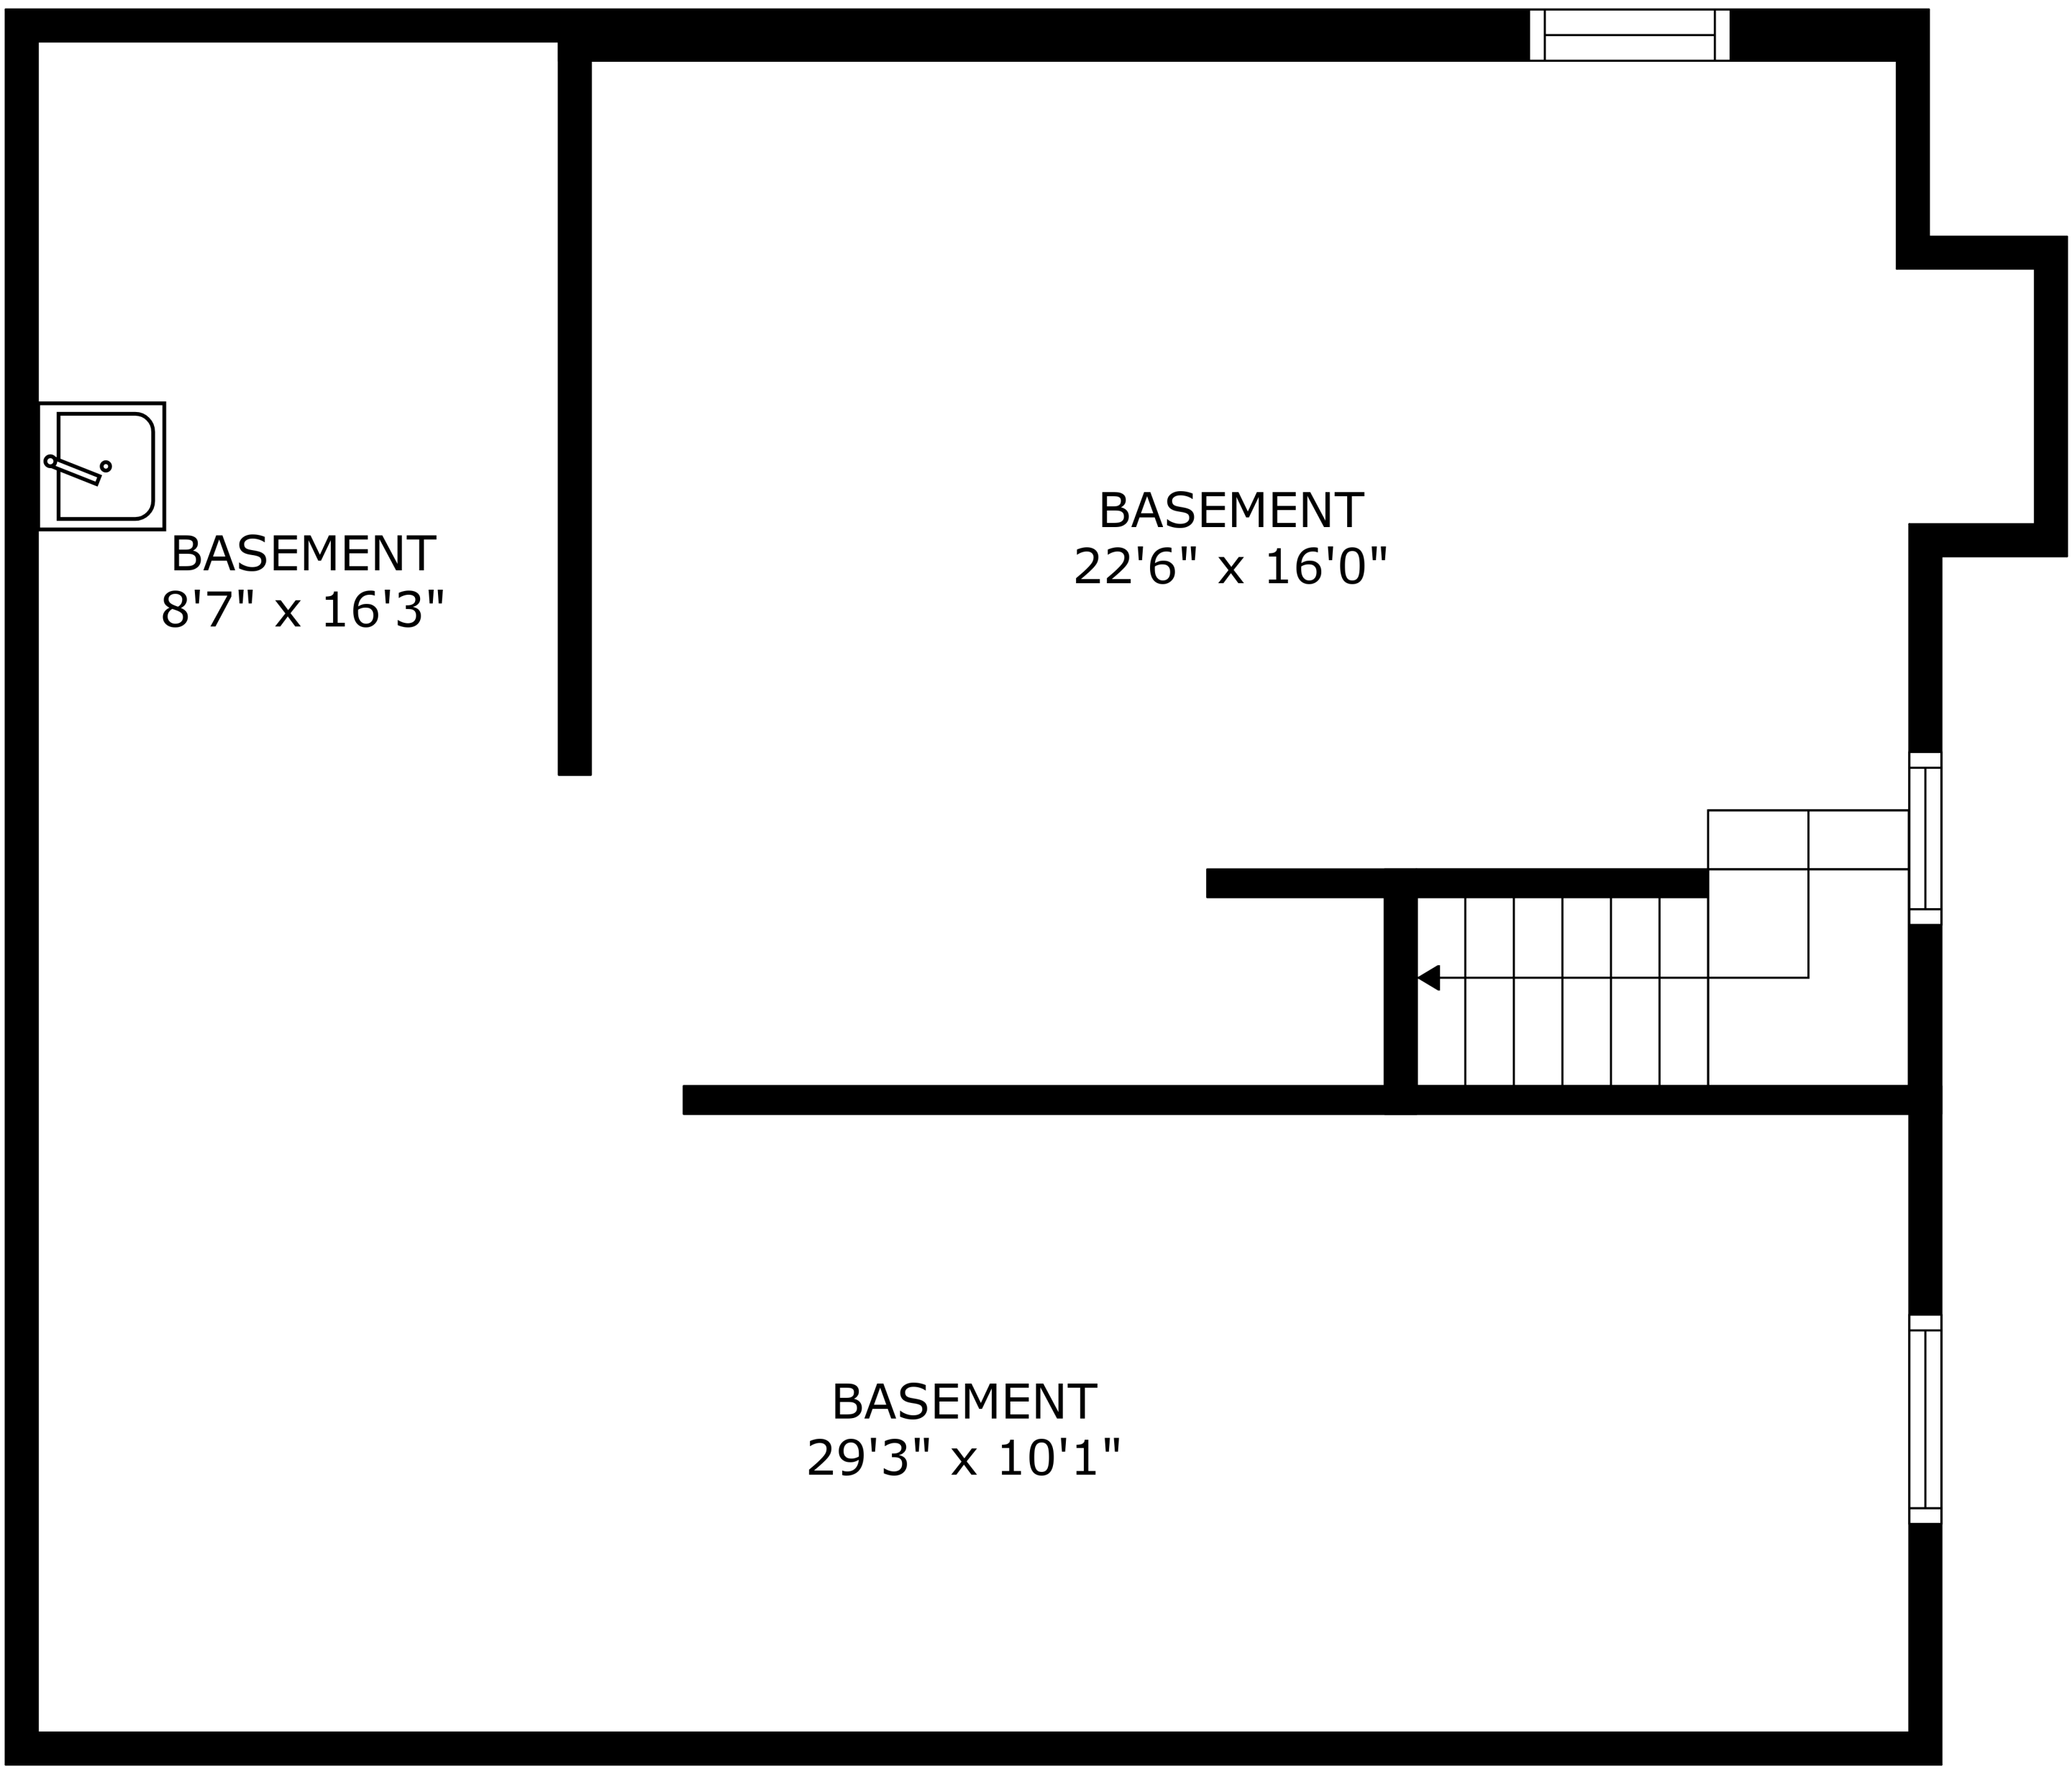

SIZES AND DIMENSIONS ARE APPROXIMATE, ACTUAL MAY VARY.

SIZES AND DIMENSIONS ARE APPROXIMATE, ACTUAL MAY VARY.

GARAGE
19'6" x 20'4"

BREAKFAST NOOK
11'0" x 7'11"

KITCHEN
11'0" x 11'3"

LIVING ROOM
19'4" x 17'0"

DINING ROOM
11'1" x 10'0"

FOYER
7'2" x 10'6"

OFFICE
11'0" x 9'11"

BASEMENT
8'7" x 16'3"

BASEMENT
22'6" x 16'0"

BASEMENT
29'3" x 10'1"