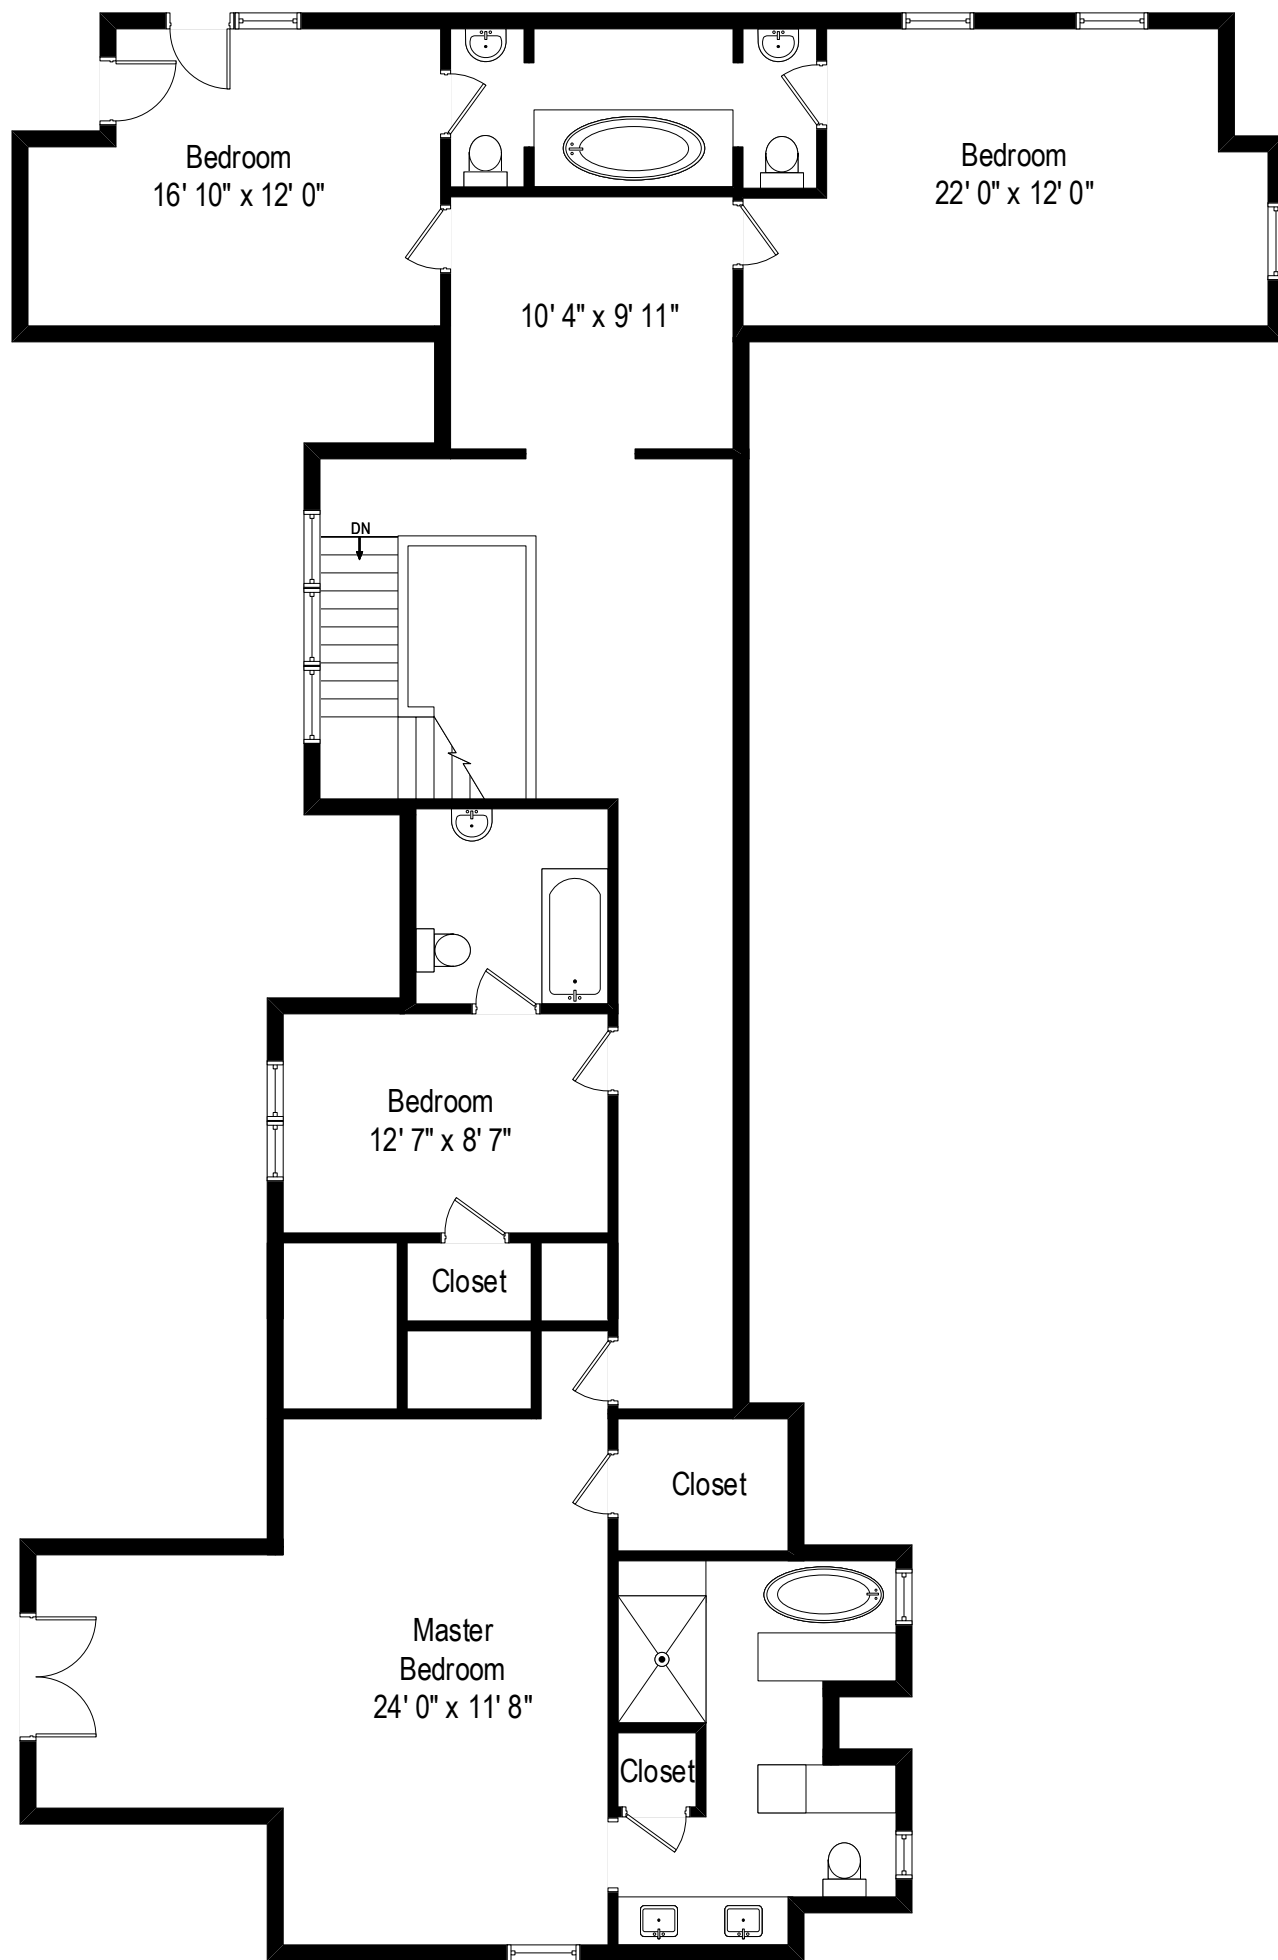

12 Deep Wood Lane - Amagansett, NY 11930

First Level

All dimensions are approximate. This plan is for marketing purposes only.

12 Deep Wood Lane - Amagansett, NY 11930

Second Level

12 Deep Wood Lane - Amagansett, NY 11930

Lower Level