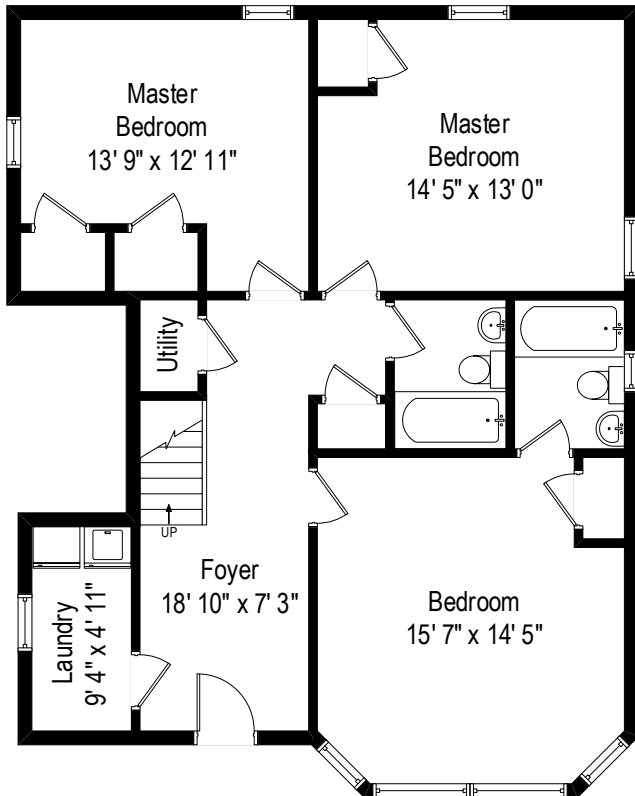

First Level

15 Dune Lane - Westhampton Dunes, NY 11978