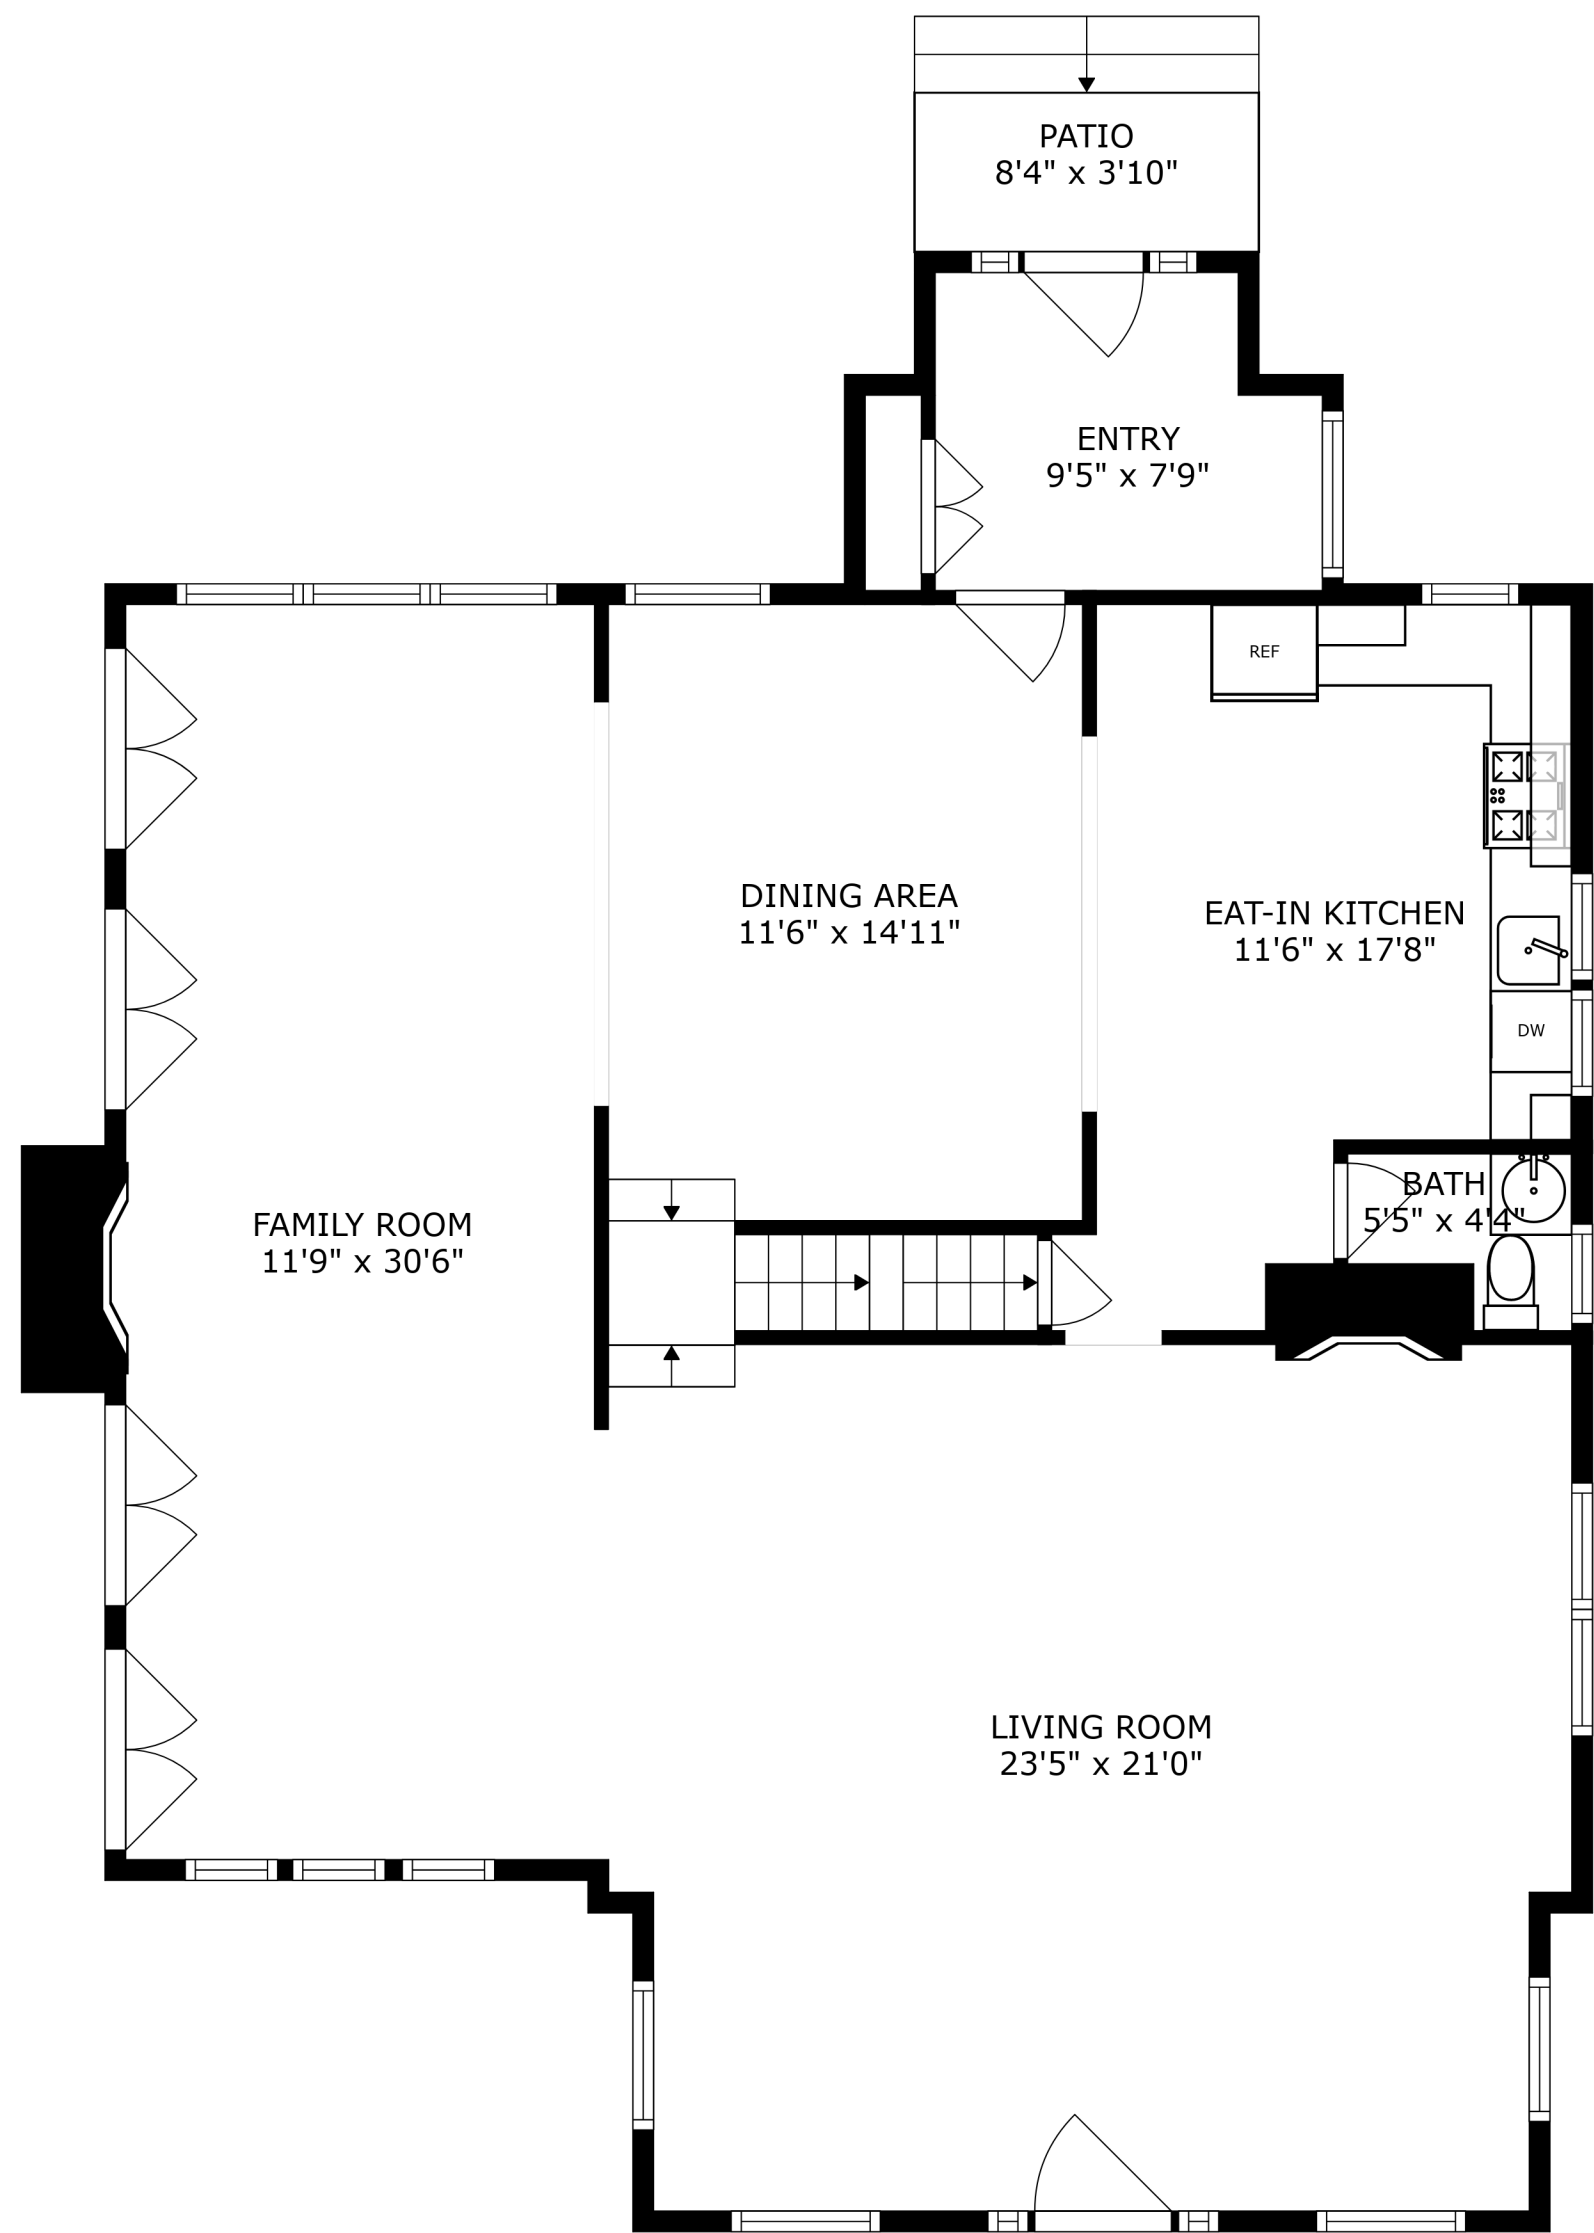

SITTING ROOM
15'11" x 18'2"

STORAGE
9'2" x 18'2"

6'11" x 8'2"

ROOM
22'0" x 21'6"

BEDROOM
23'4" x 14'2"

BEDROOM
11'1" x 9'10"

W.I.C.
11'2" x 4'8"

BATH
7'3" x 10'6"

PRIMARY BEDROOM
23'11" x 13'5"

BEDROOM
10'6" x 9'7"

BATH
8'0" x 7'9"

UNFINISHED BASEMENT

W/D