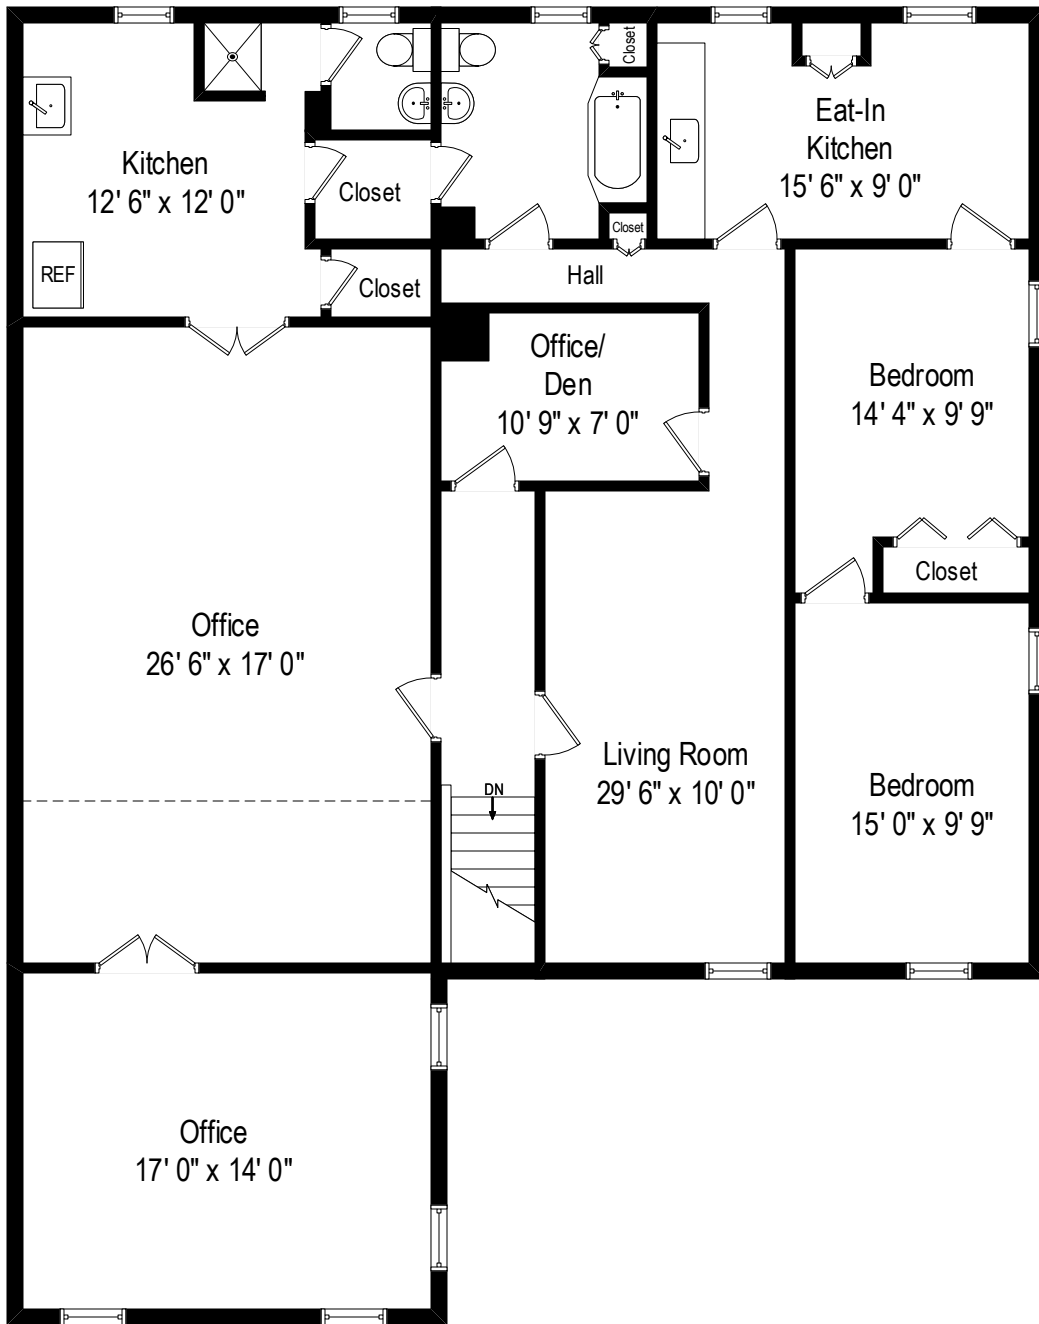

53740 Main Road – Southold, NY 11971

First Level

All dimensions are approximate. This plan is for marketing purposes only.

53740 Main Road – Southold, NY 11971

Second Level

All dimensions are approximate. This plan is for marketing purposes only.

53740 Main Road – Southold, NY 11971

Lower Level