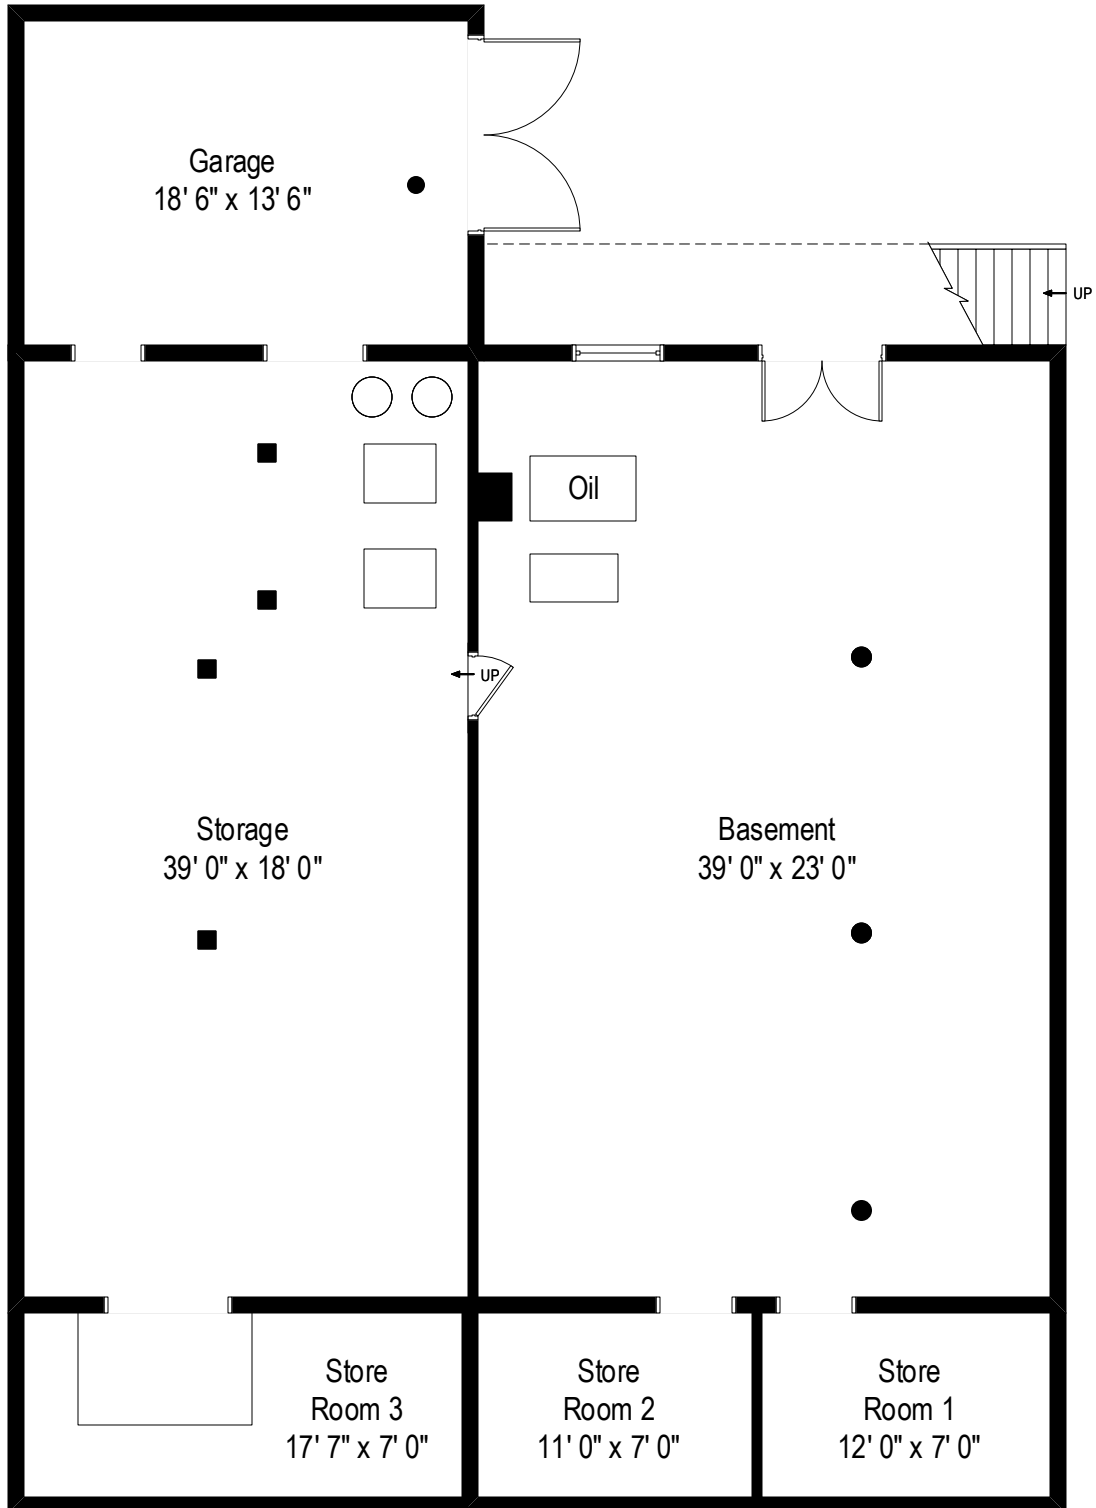

53740 Main Road – Southold, NY 11971

First Level

All dimensions are approximate. This plan is for marketing purposes only.

53740 Main Road – Southold, NY 11971

Second Level

All dimensions are approximate. This plan is for marketing purposes only.

53740 Main Road – Southold, NY 11971

Lower Level