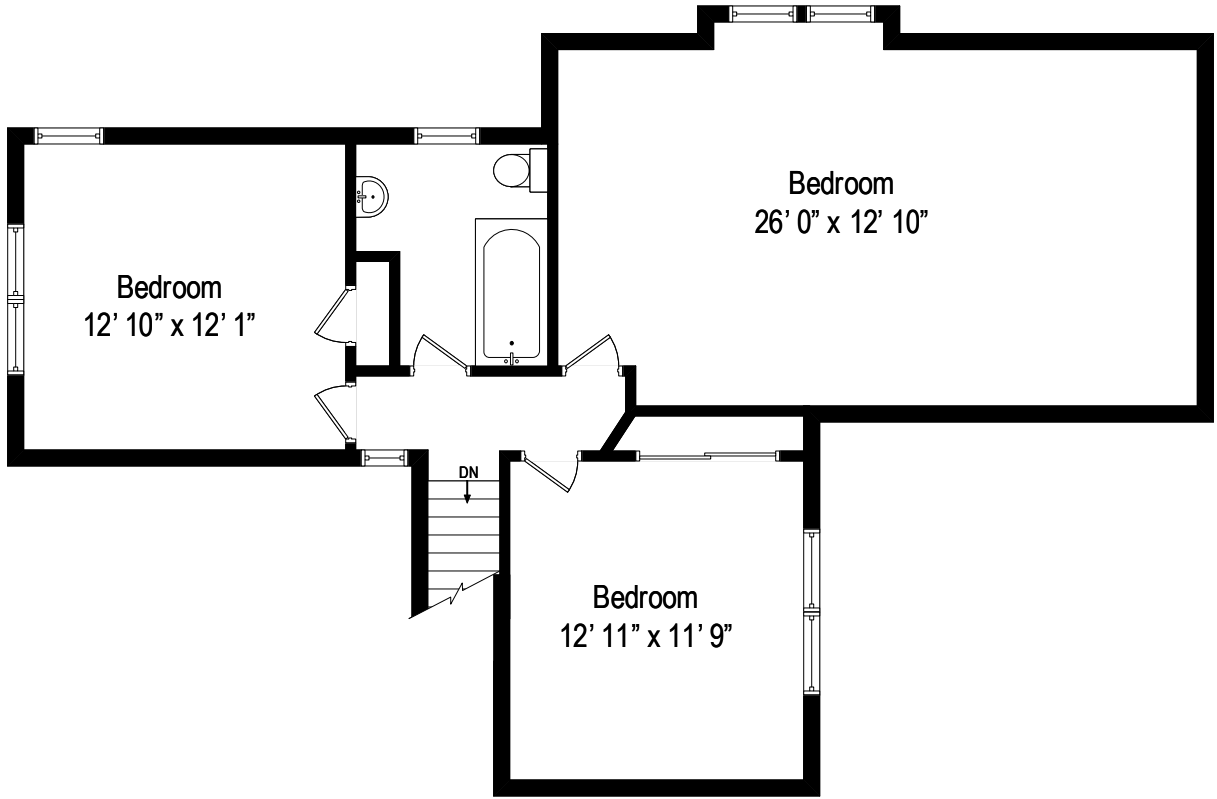

57 Spring Pond Lane – Southampton, NY 11968

First Level

57 Spring Pond Lane – Southampton, NY 11968

Second Level

Unfinished
Basement
46' 11" x 34' 7"

57 Spring Pond Lane – Southampton, NY 11968

Lower Level