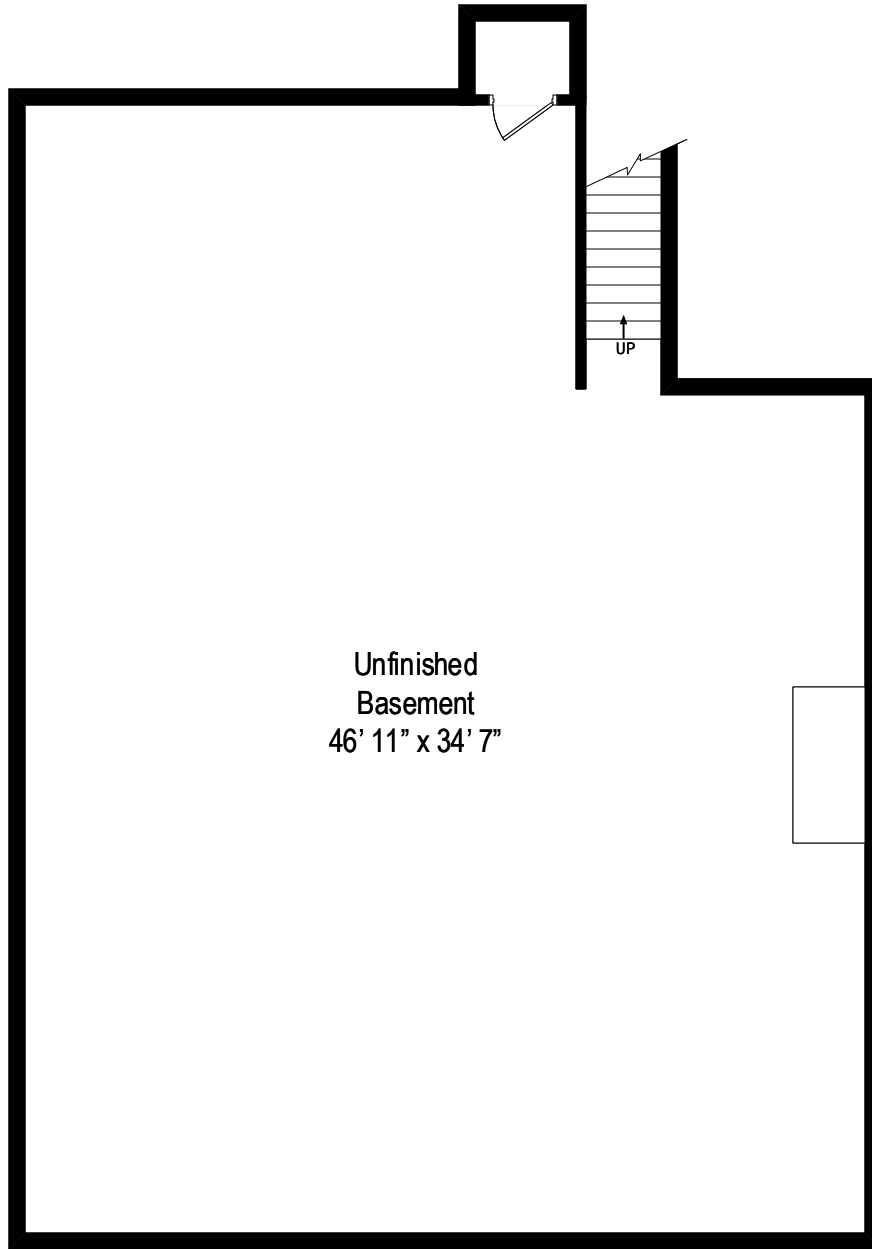

57 Spring Pond Lane – Southampton, NY 11968

First Level

57 Spring Pond Lane – Southampton, NY 11968

Second Level

Unfinished
Basement
46' 11" x 34' 7"

57 Spring Pond Lane – Southampton, NY 11968

Lower Level