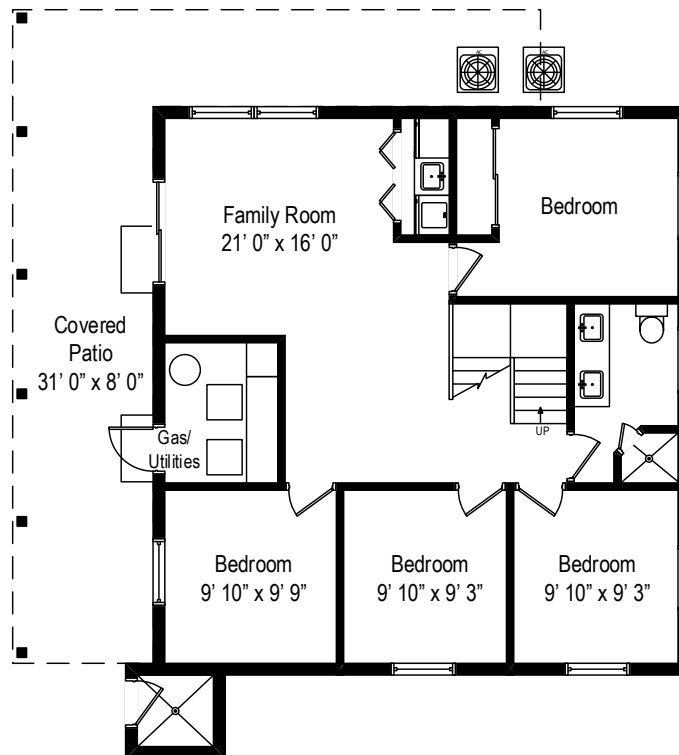

1470 Jackson Street – New Suffolk, NY 11956

Ground Floor

All dimensions are approximate. This plan is for marketing purposes only.

1470 Jackson Street – New Suffolk, NY 11956

First Floor

First Floor

Ground Floor