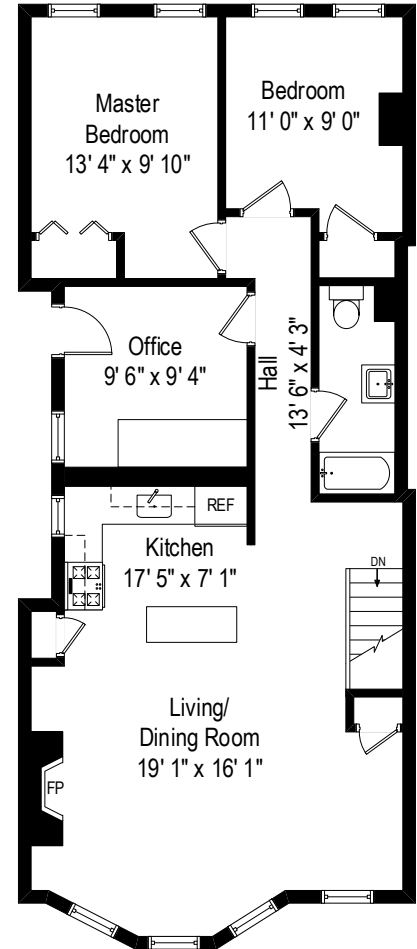

103-09 168th - Jamaica, NY 11433

First Level

All dimensions are approximate. This plan is for marketing purposes only.

103-09 168th - Jamaica, NY 11433

Second Level

103-09 168th - Jamaica, NY 11433

Lower Level

All dimensions are approximate. This plan is for marketing purposes only.

Lower Level

First Level

Second Level

103-09 168th - Jamaica, NY 11433