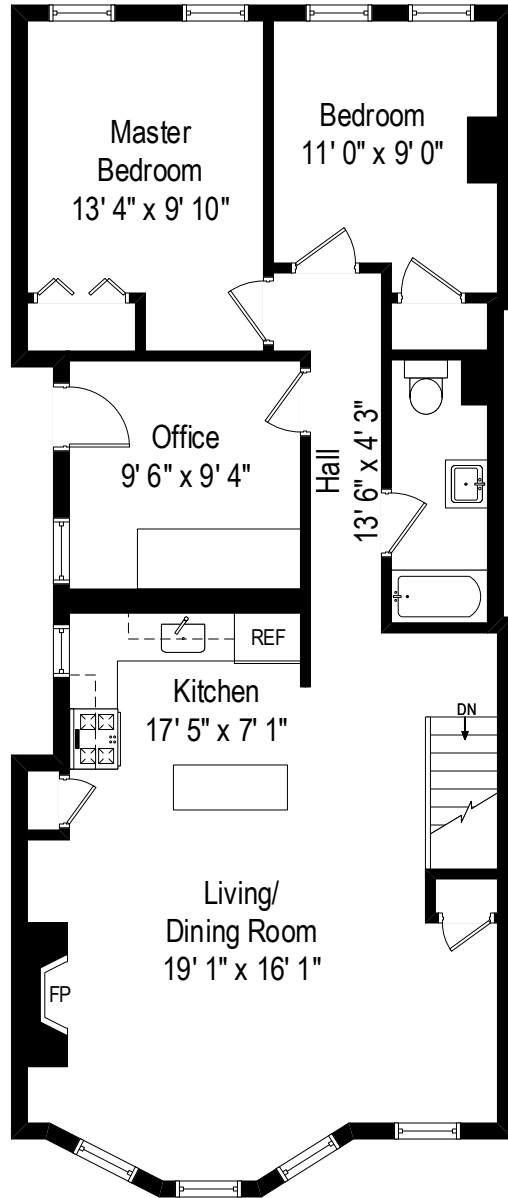

103-09 168th - Jamaica, NY 11433

First Level

All dimensions are approximate. This plan is for marketing purposes only.

103-09 168th - Jamaica, NY 11433

Second Level

103-09 168th - Jamaica, NY 11433

Lower Level

All dimensions are approximate. This plan is for marketing purposes only.

Lower Level

First Level

Second Level

103-09 168th - Jamaica, NY 11433