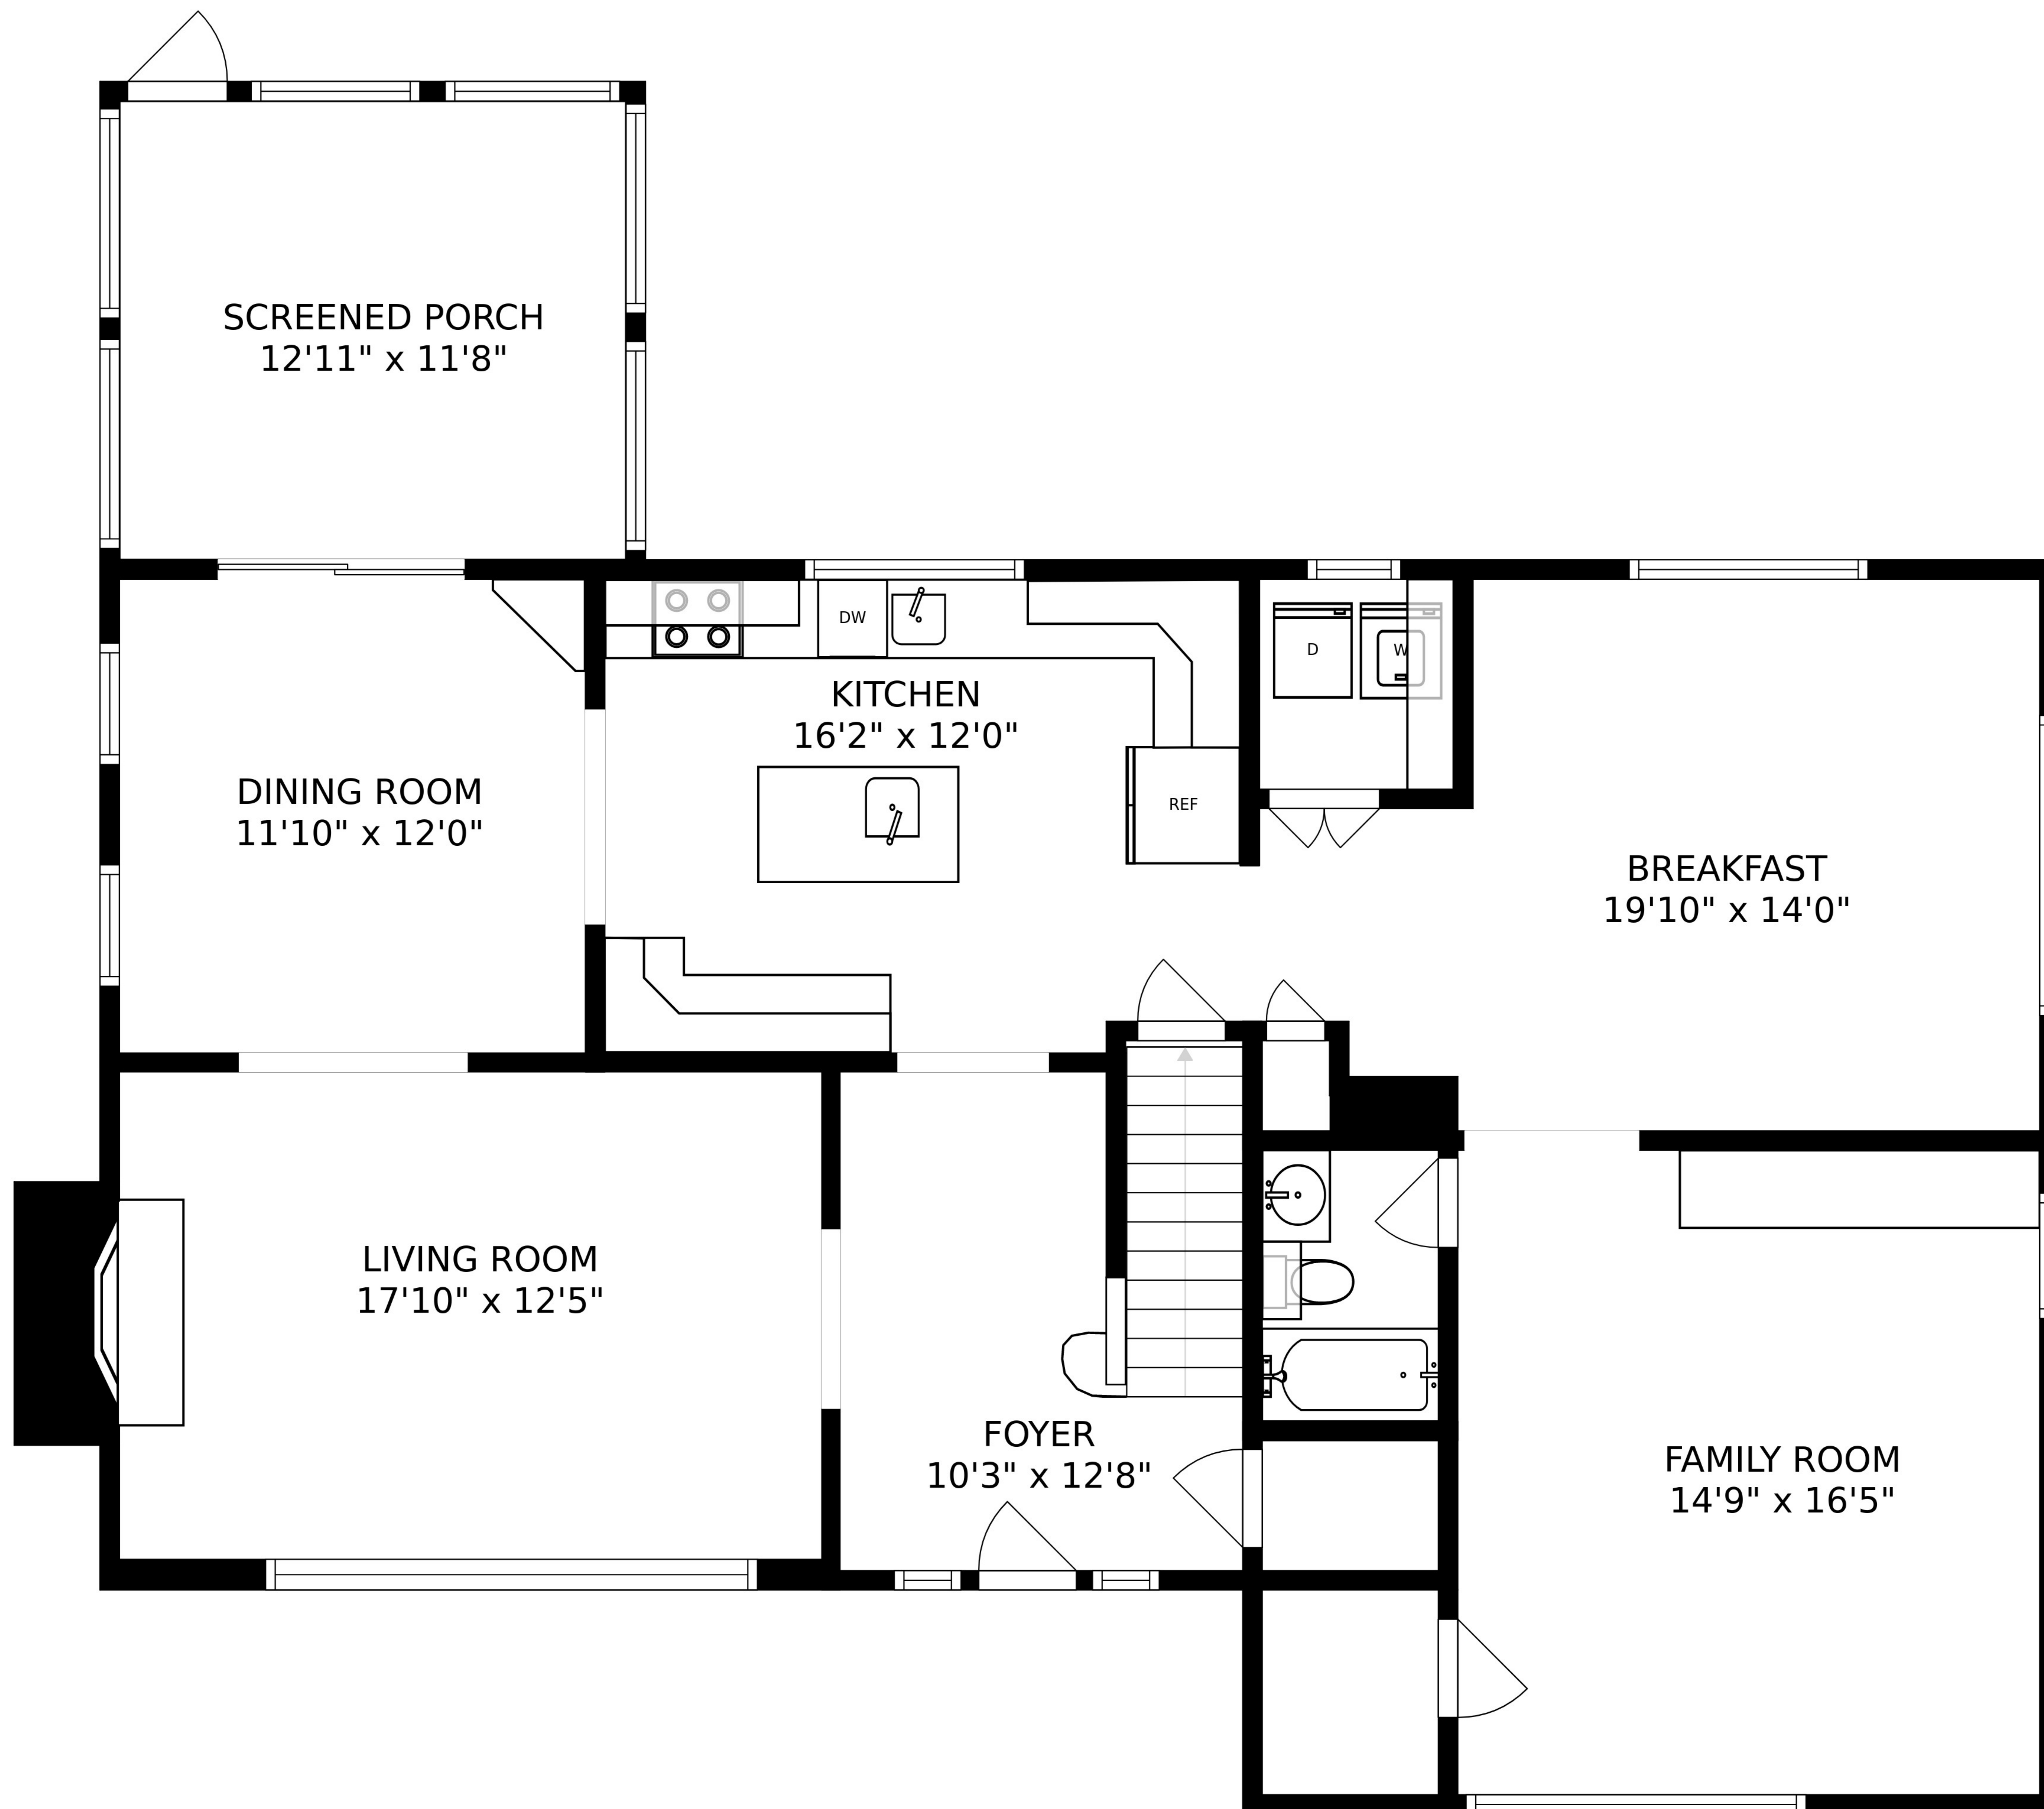

SIZES AND DIMENSIONS ARE APPROXIMATE, ACTUAL MAY VARY.

SIZES AND DIMENSIONS ARE APPROXIMATE, ACTUAL MAY VARY.

SIZES AND DIMENSIONS ARE APPROXIMATE, ACTUAL MAY VARY.

STORAGE  
10'5" x 22'10"

REF

RECREATION ROOM  
18'2" x 23'9"

GARAGE  
19'6" x 27'9"