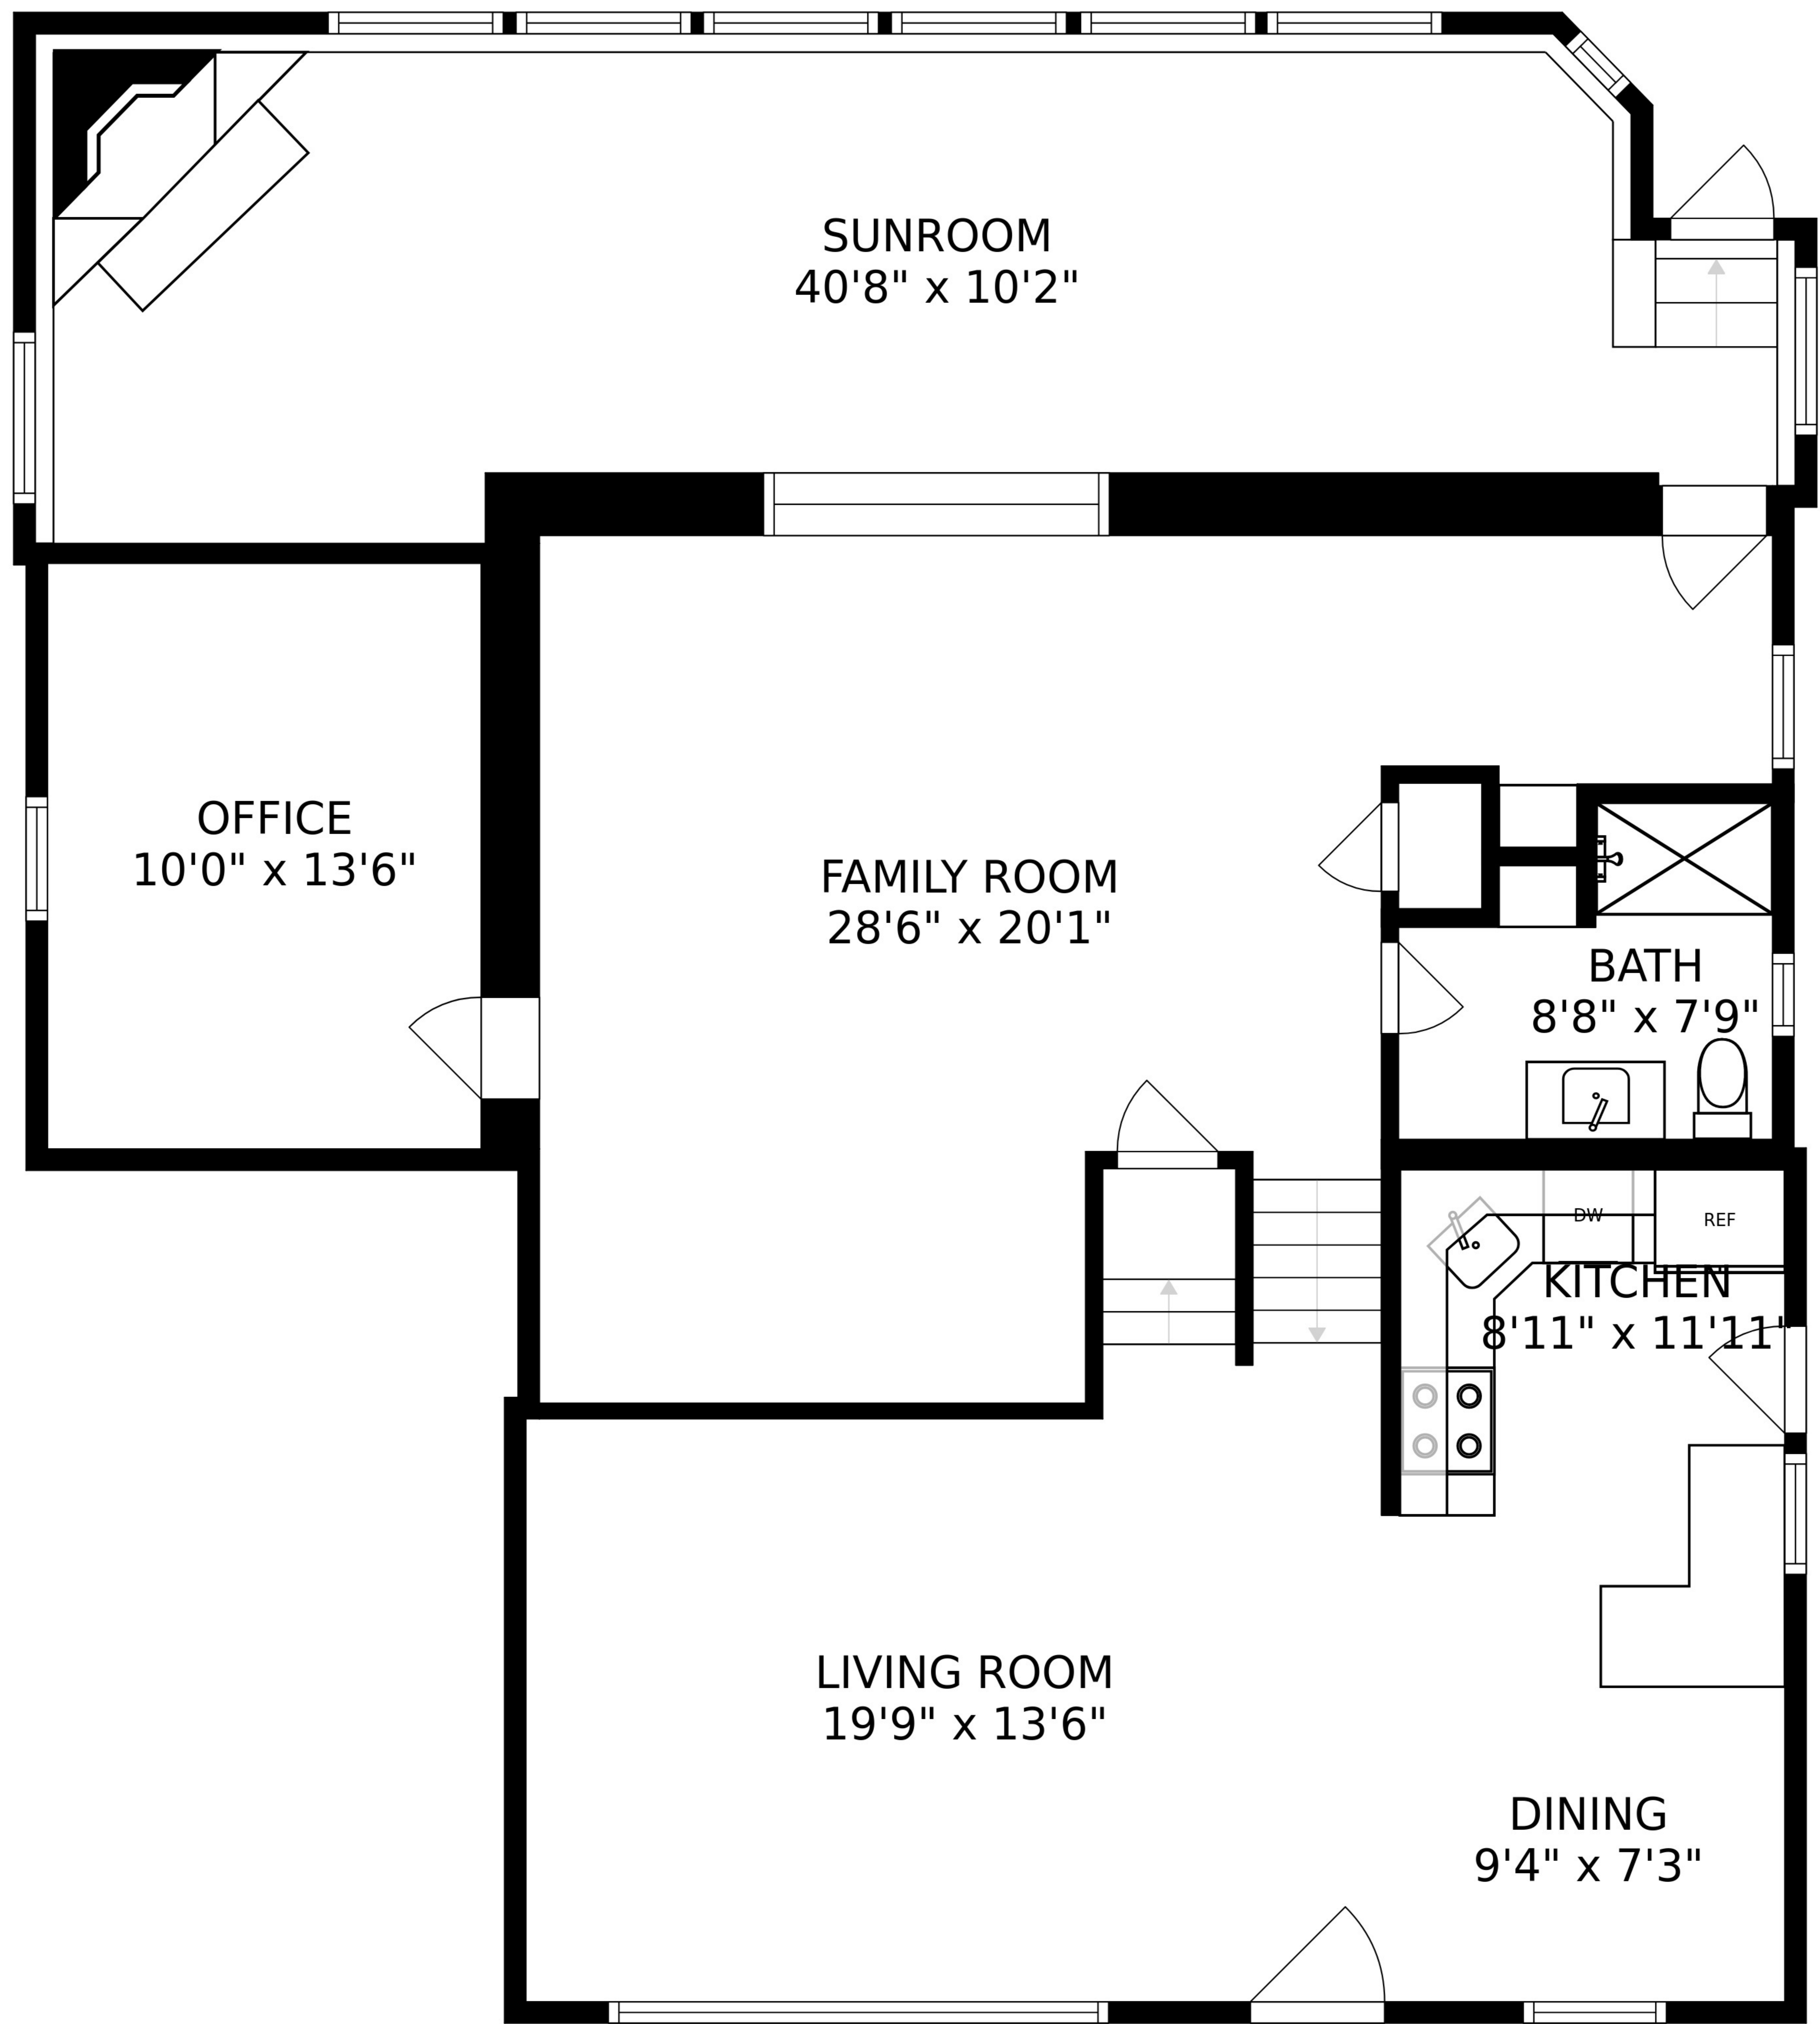

MASTER BEDROOM
14'6" x 12'4"

BEDROOM
12'5" x 10'2"

BEDROOM
10'8" x 8'10"

HALL
9'2" x 9'10"

BATH
9'1" x 5'0"

SUNROOM
40'8" x 10'2"

OFFICE
10'0" x 13'6"

FAMILY ROOM
28'6" x 20'1"

BATH
8'8" x 7'9"

KITCHEN
8'11" x 11'11"

LIVING ROOM
19'9" x 13'6"

DINING
9'4" x 7'3"