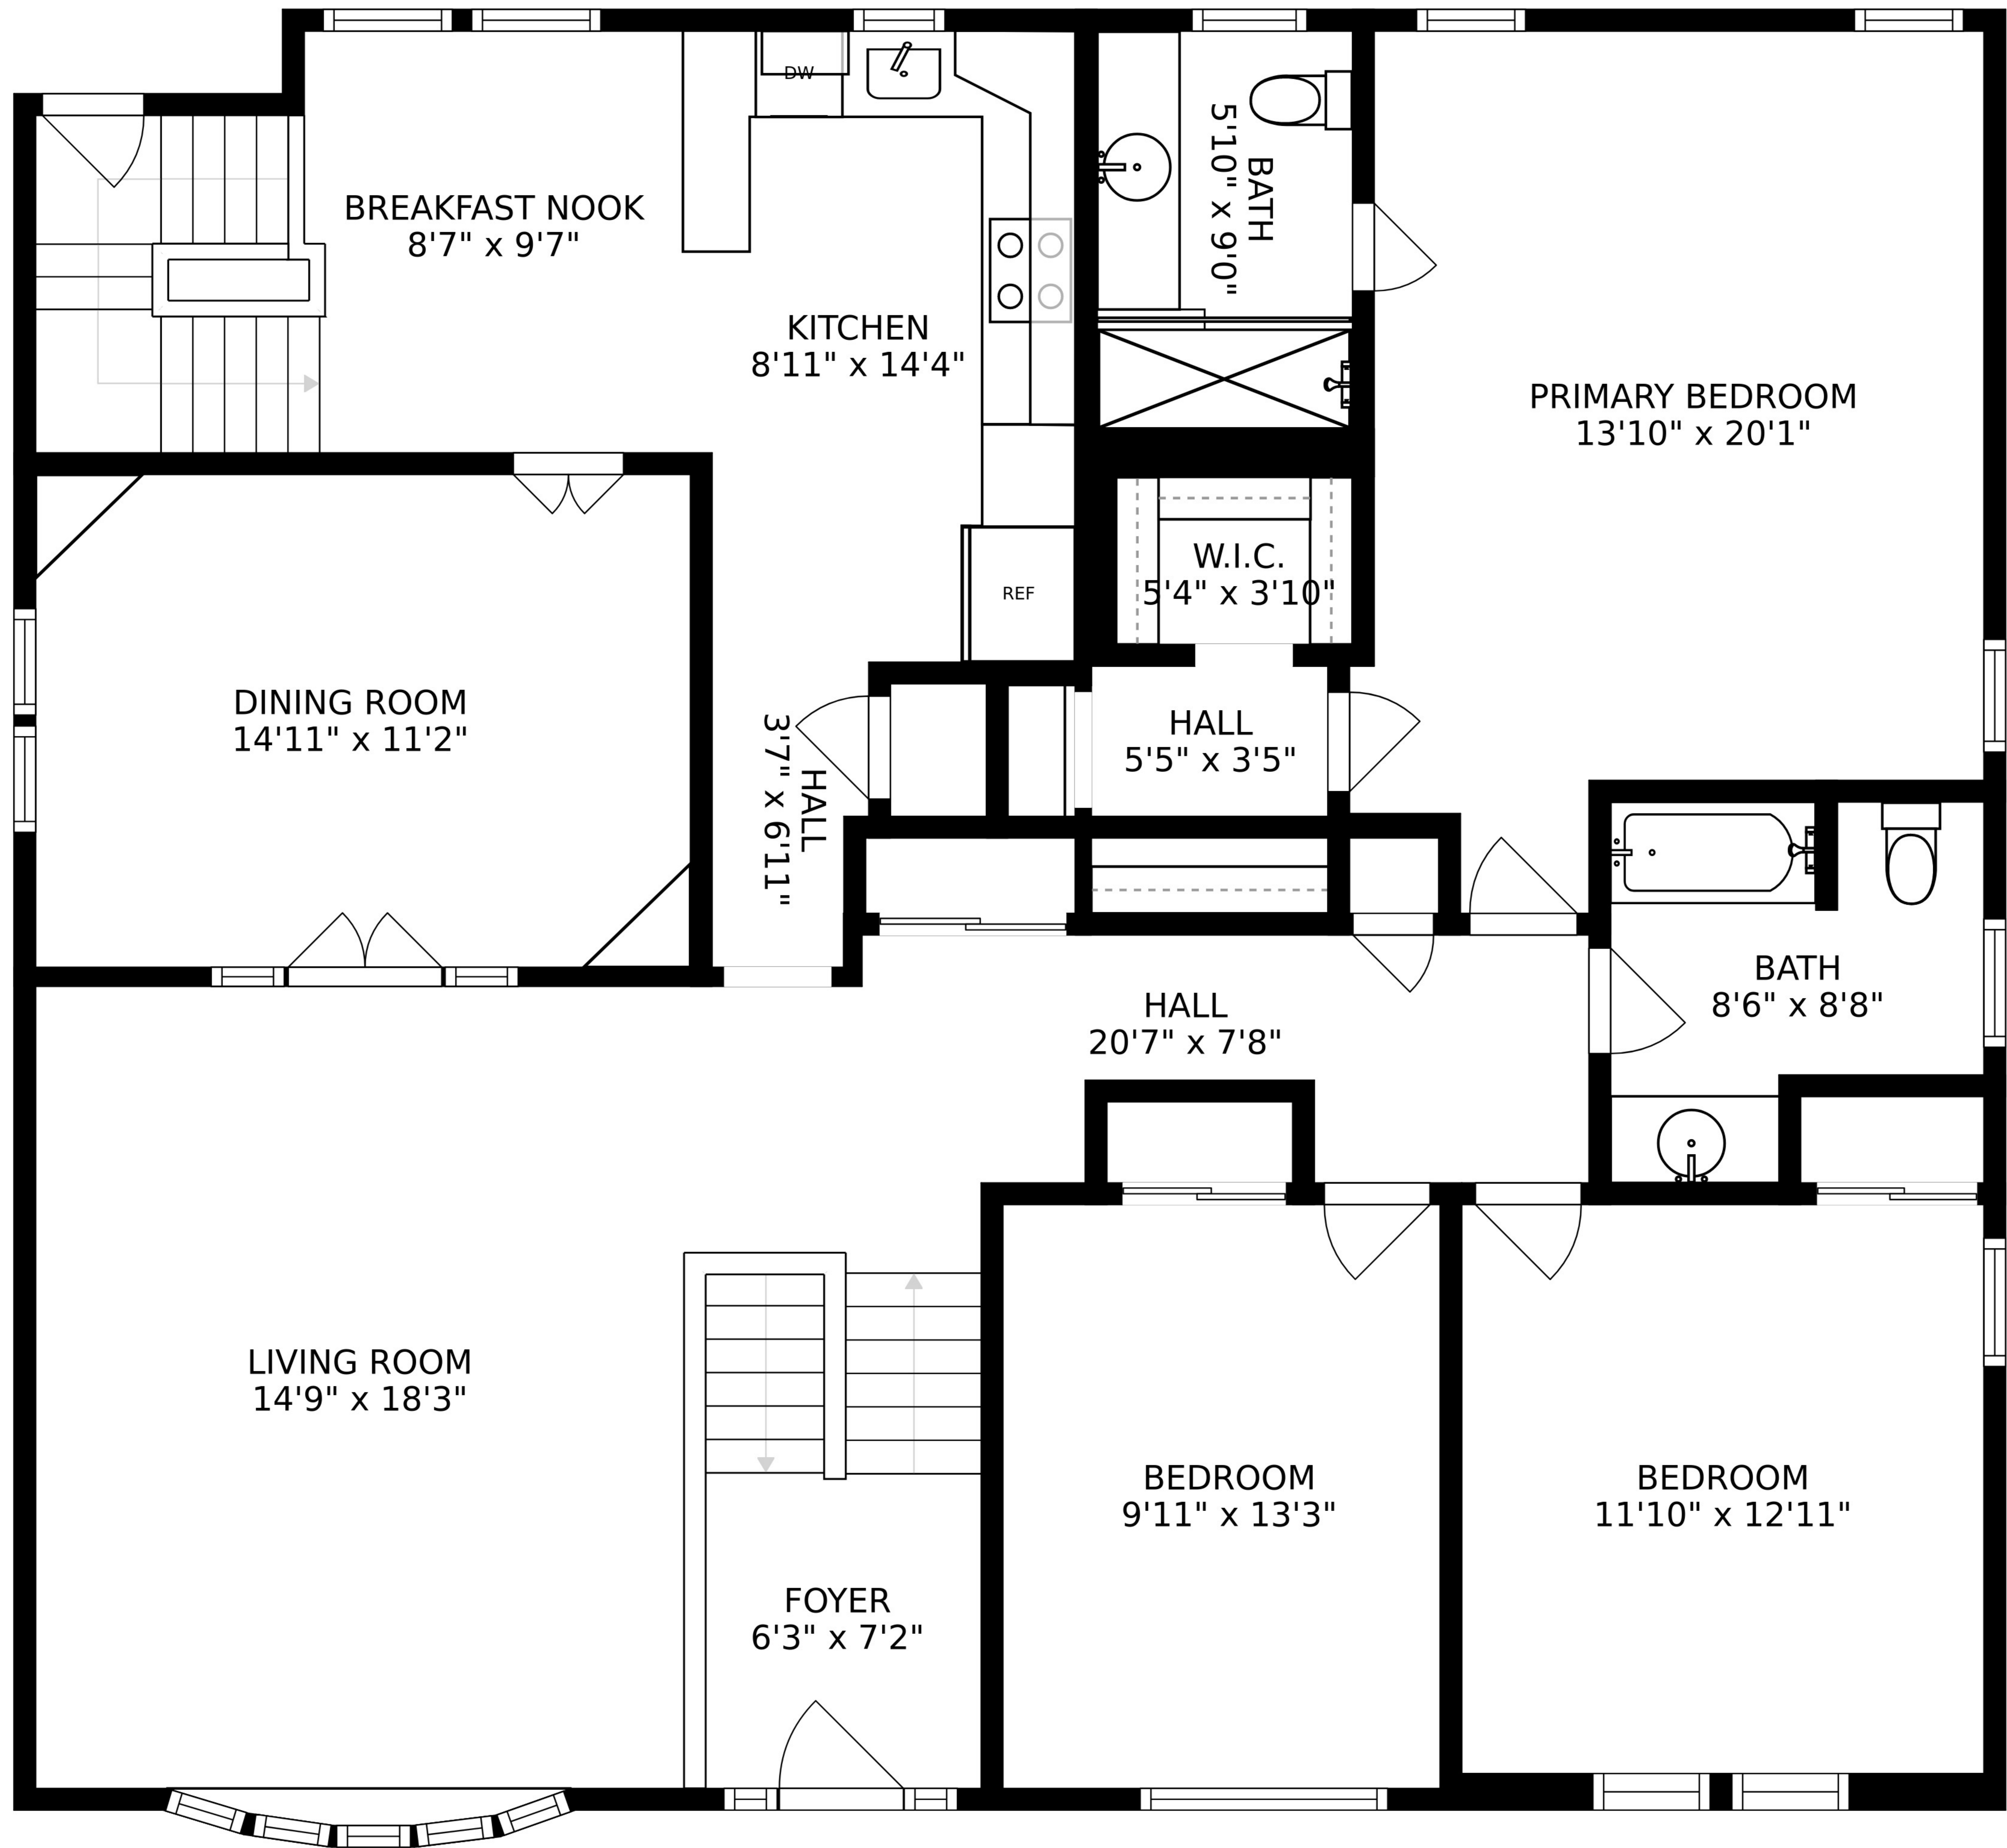

FLOOR 1

FLOOR 2

RECREATION ROOM  
21'6" x 25'9"

BATH  
9'2" x 6'4"

BEDROOM  
13'2" x 8'1"

LAUNDRY  
9'2" x 6'10"

STORAGE  
9'9" x 5'1"

ROOM  
14'8" x 9'3"

GARAGE  
23'2" x 22'2"

REF

W

D