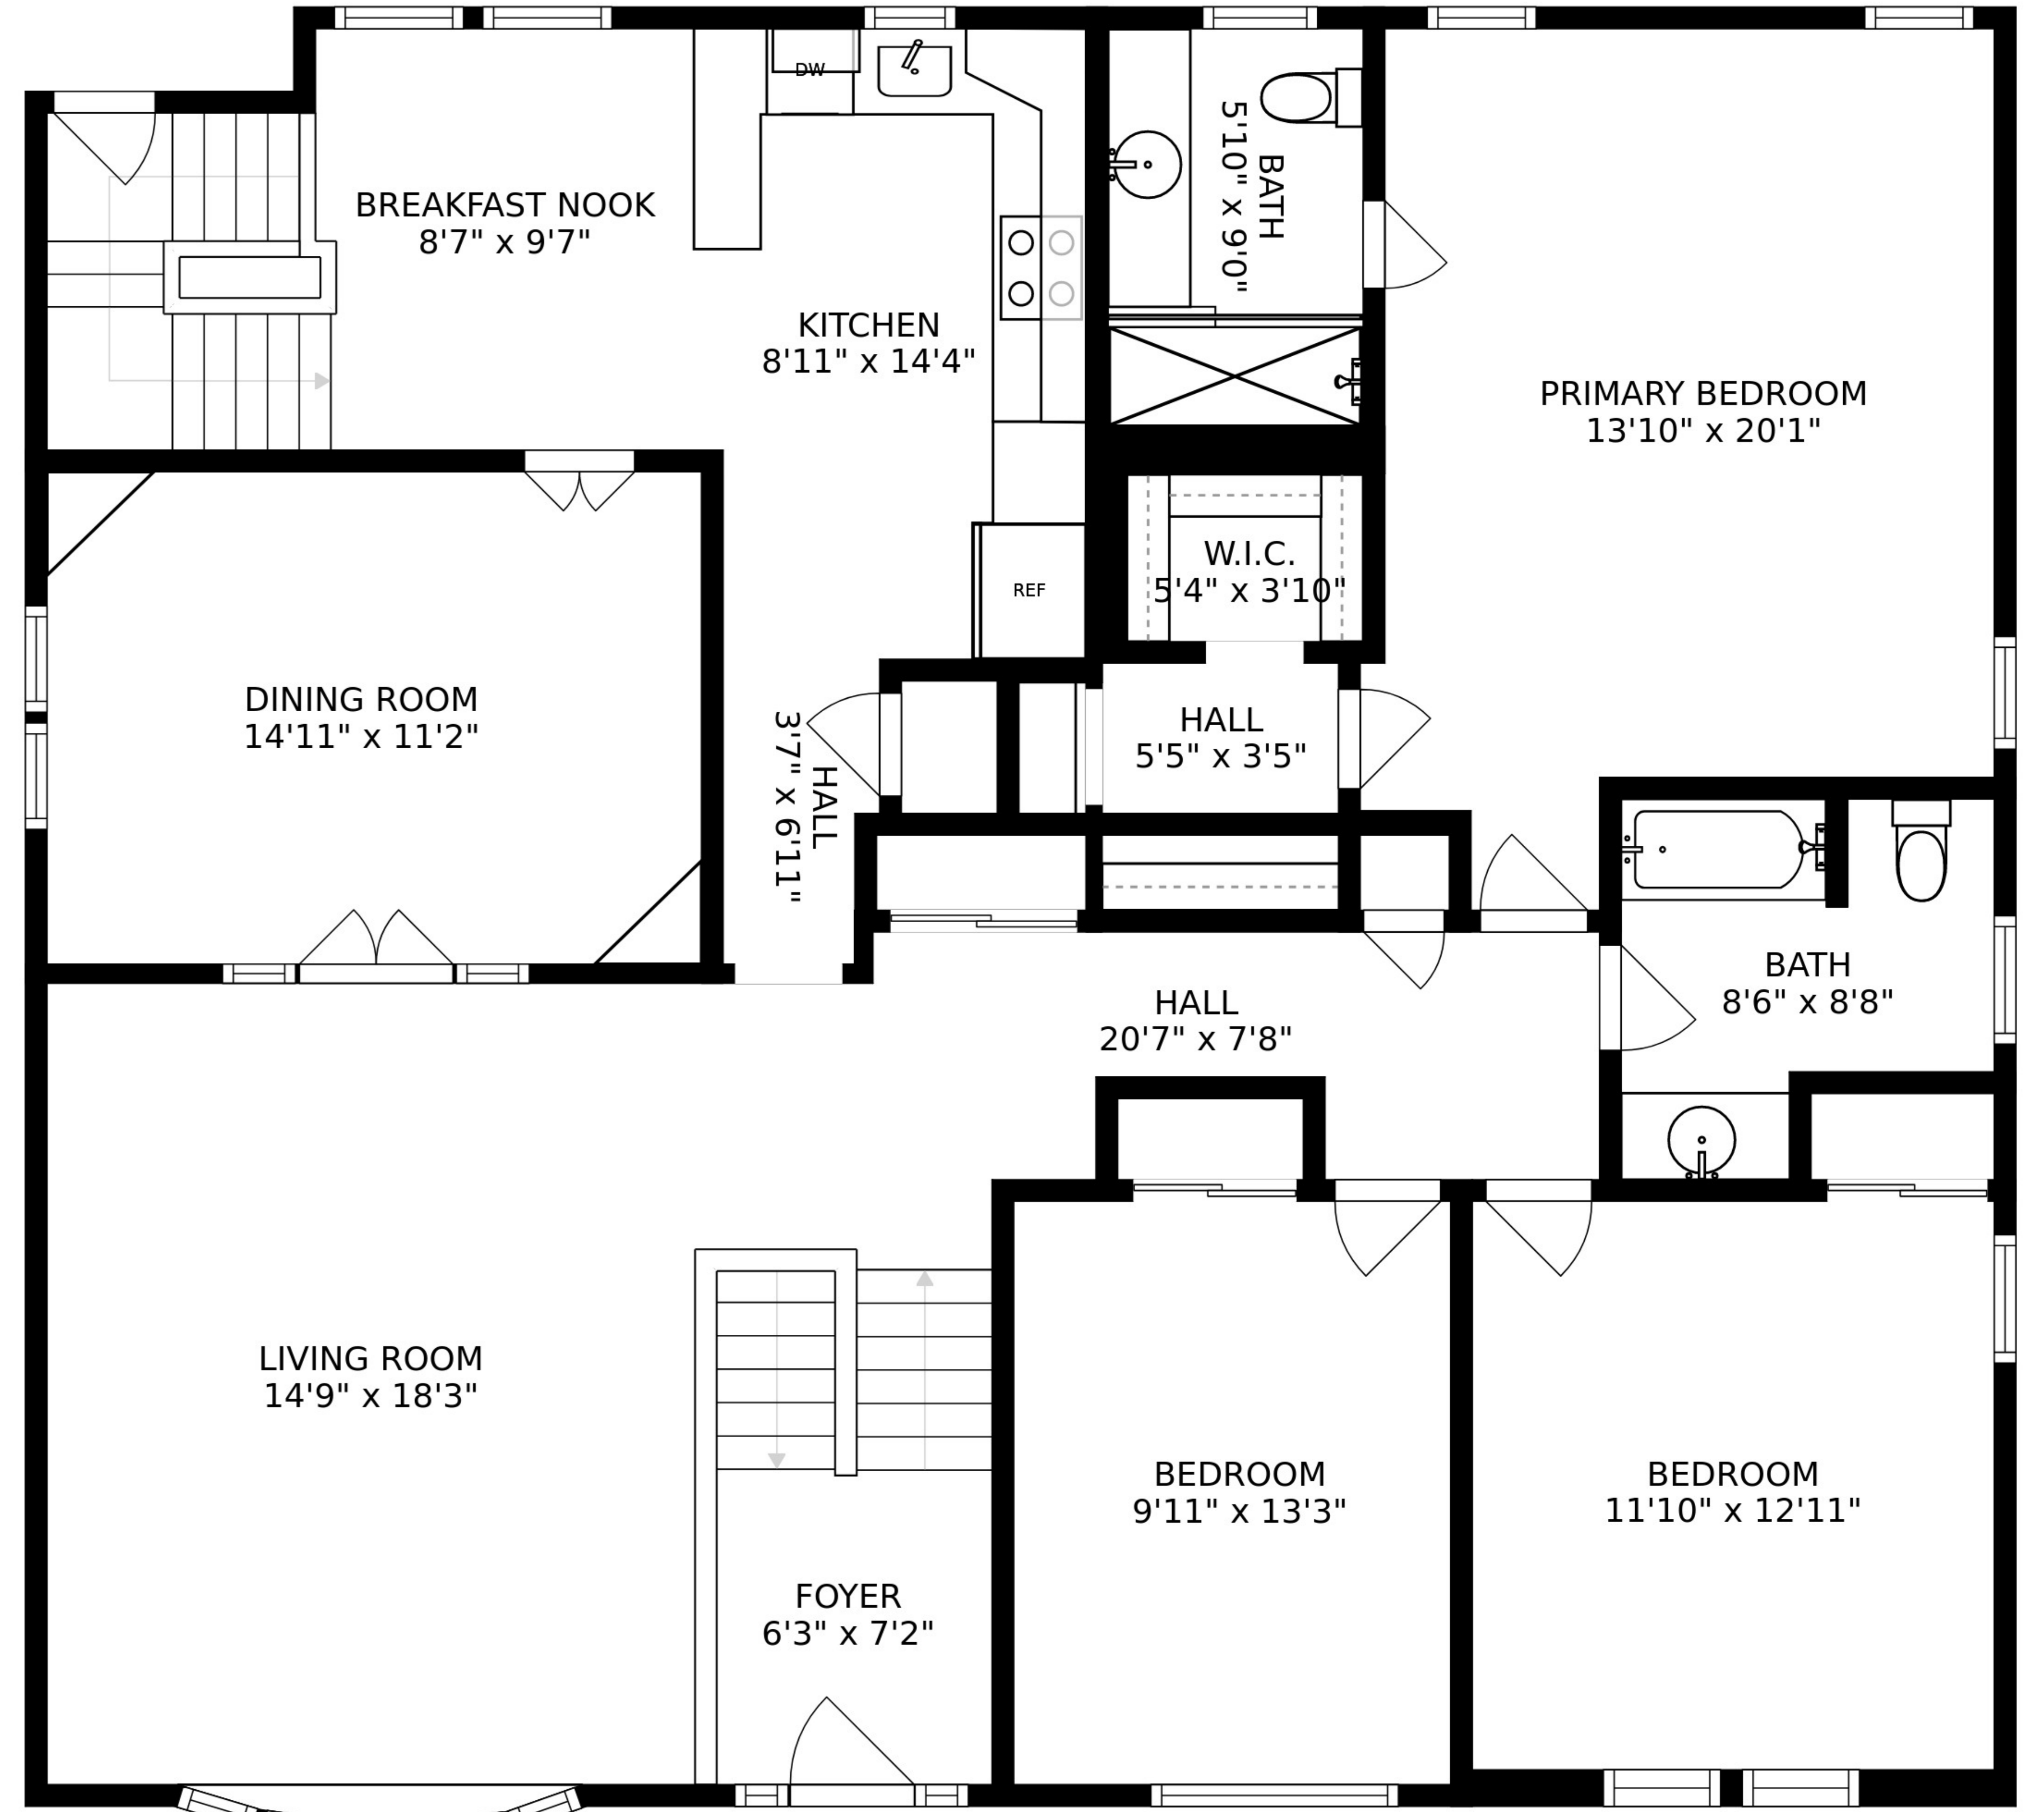

FLOOR 1

FLOOR 2

RECREATION ROOM  
21'6" x 25'9"

BATH  
9'2" x 6'4"

BEDROOM  
13'2" x 8'1"

LAUNDRY  
9'2" x 6'10"

STORAGE  
9'9" x 5'1"

ROOM  
14'8" x 9'3"

GARAGE  
23'2" x 22'2"

REF

W

D