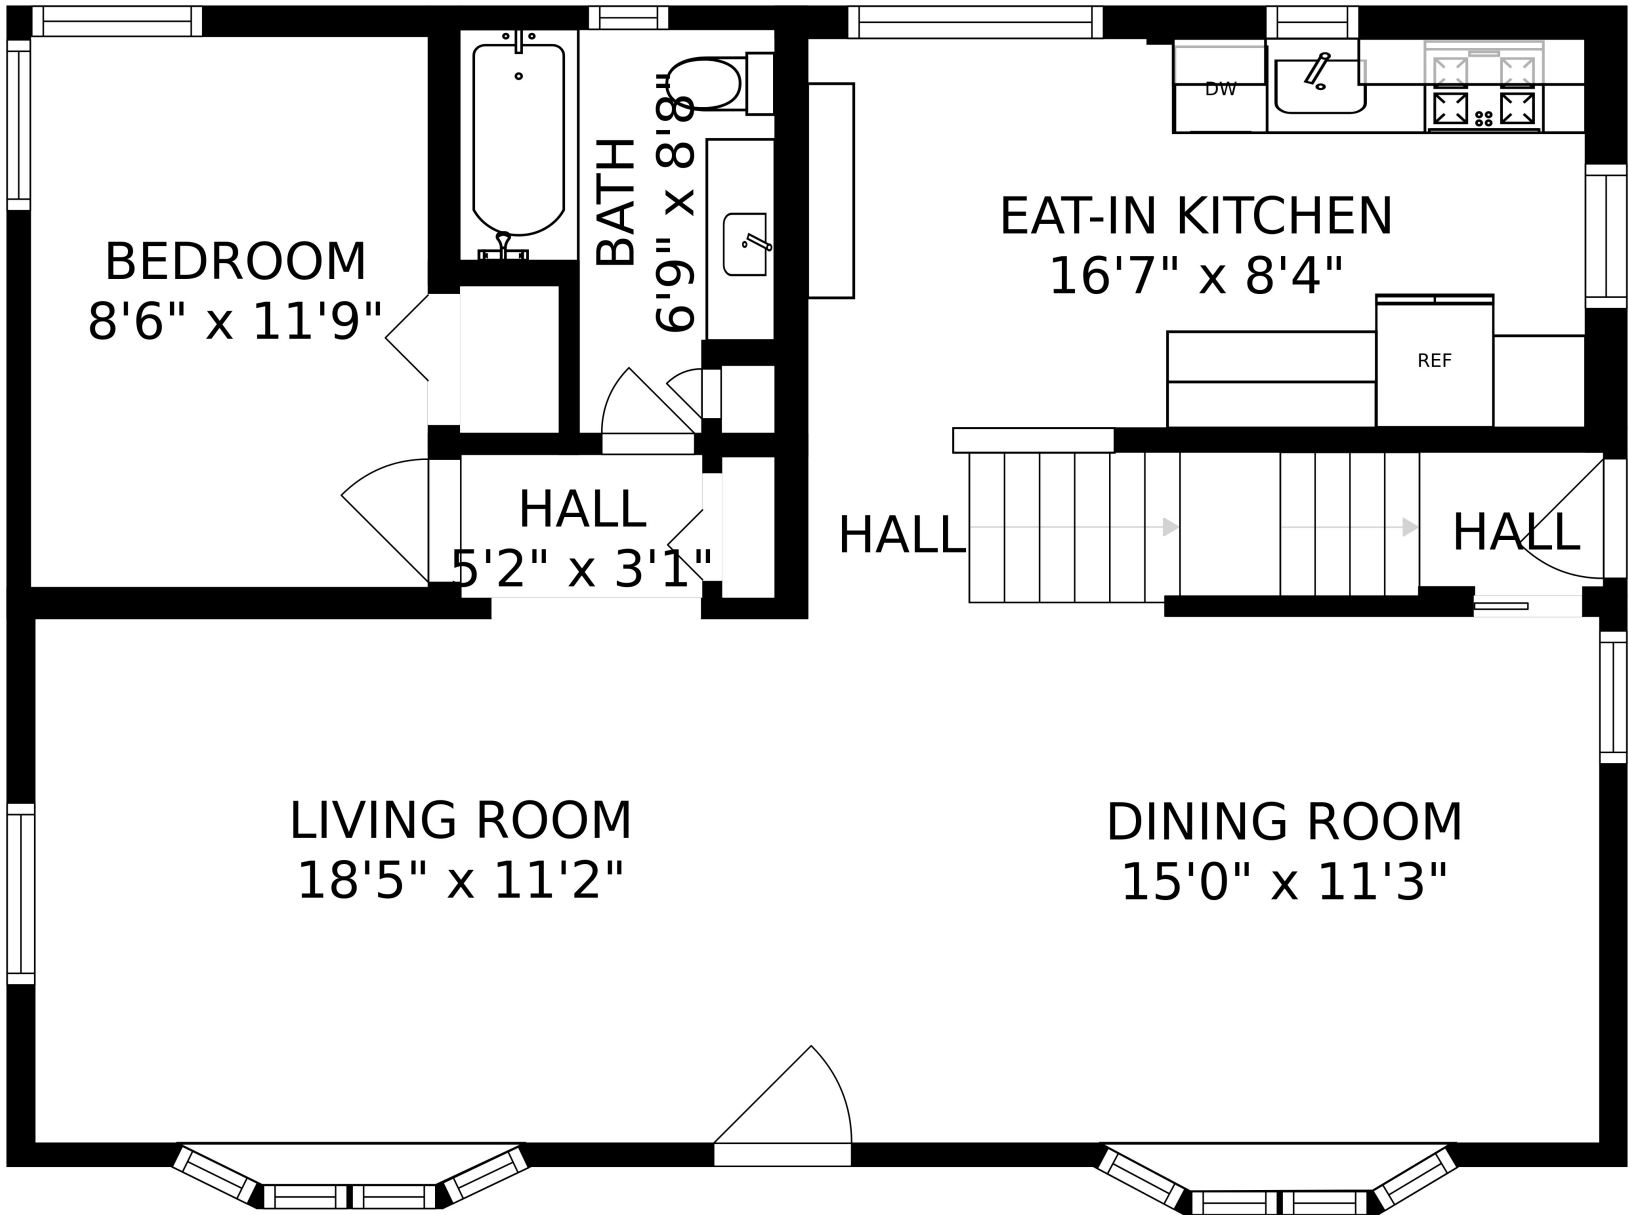

SIZES AND DIMENSIONS ARE APPROXIMATE, ACTUAL MAY VARY.

PRIMARY BEDROOM
10'9" x 21'0"

BATH
4'10" x 9'11"

HALL
23'0" x 7'10"

BEDROOM
13'4" x 9'10"

SIZES AND DIMENSIONS ARE APPROXIMATE, ACTUAL MAY VARY.

SIZES AND DIMENSIONS ARE APPROXIMATE, ACTUAL MAY VARY.

SIZES AND DIMENSIONS ARE APPROXIMATE, ACTUAL MAY VARY.