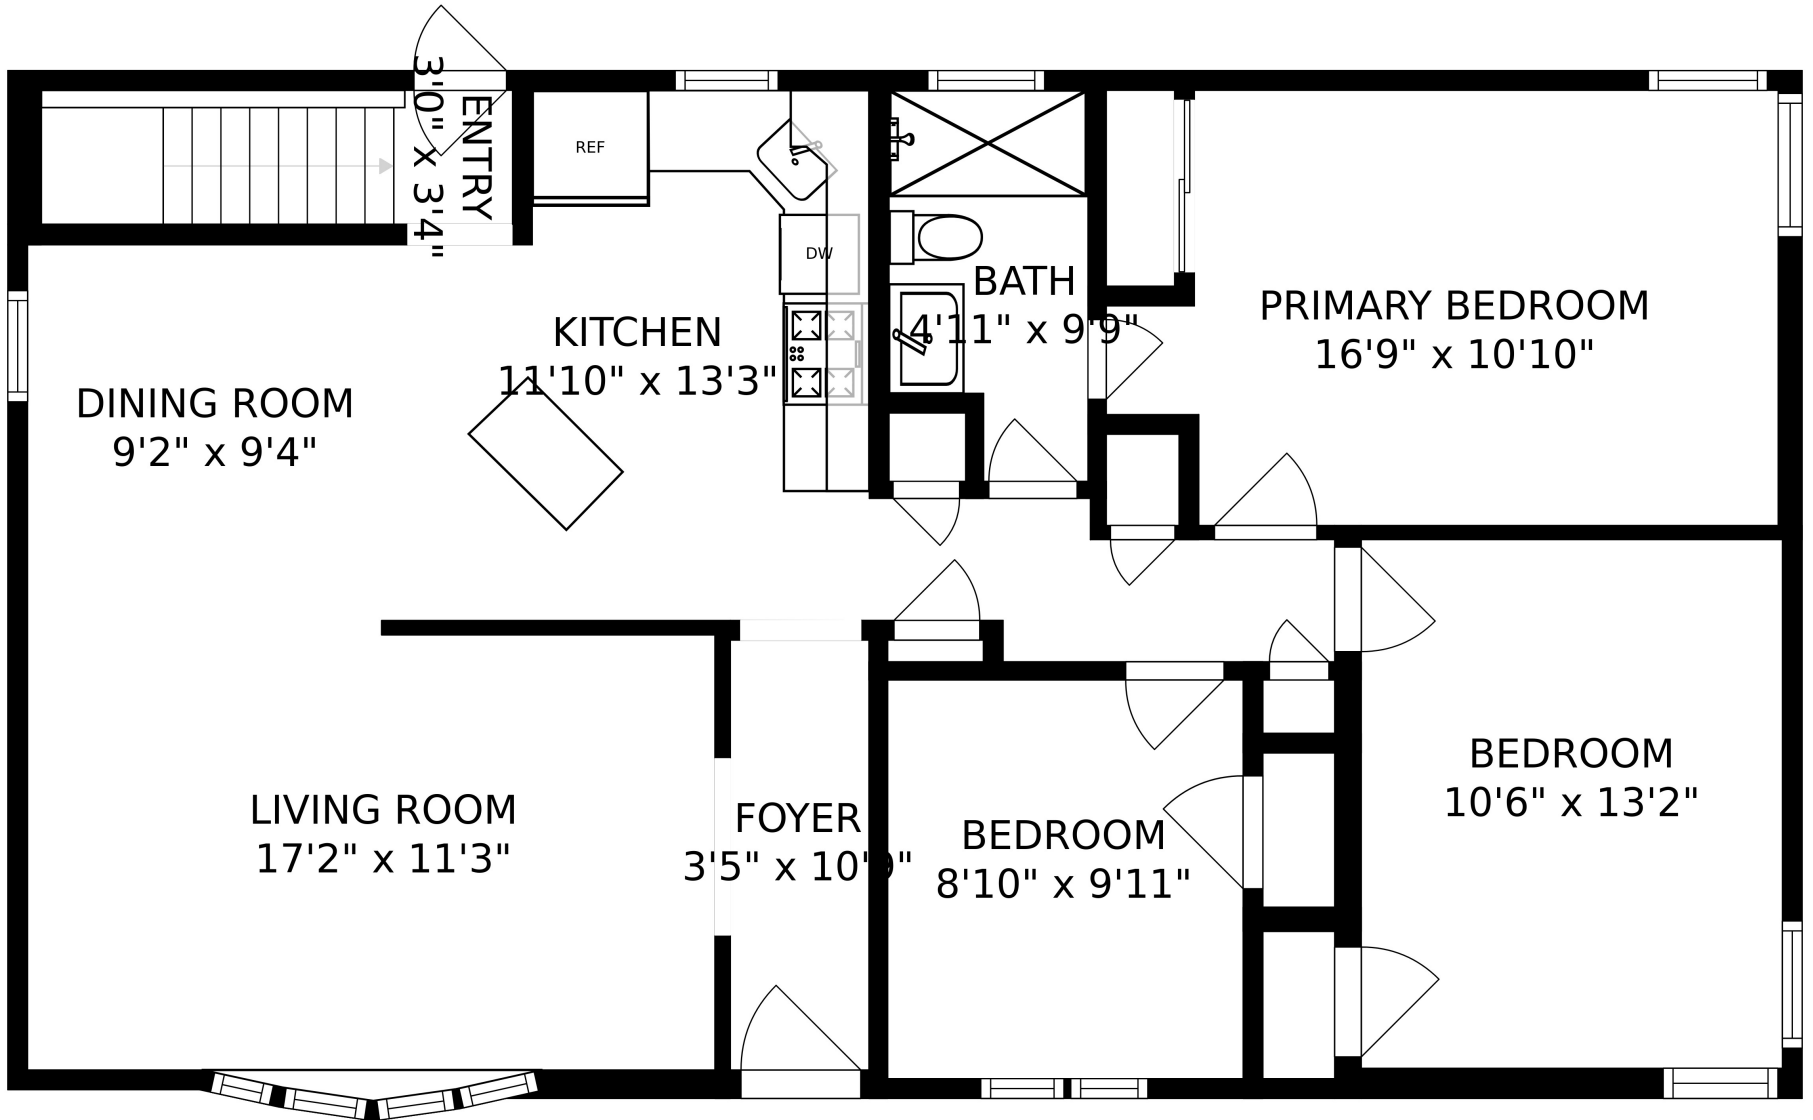

FLOOR 2

FLOOR 1

SIZES AND DIMENSIONS ARE APPROXIMATE, ACTUAL MAY VARY.

SIZES AND DIMENSIONS ARE APPROXIMATE, ACTUAL MAY VARY.

RECREATION ROOM
33'0" x 14'5"

STORAGE
7'8" x 4'11"

BATH
6'5" x 8'8"

BEDROOM
18'5" x 11'1"

STORAGE
8'7" x 12'10"

SIZES AND DIMENSIONS ARE APPROXIMATE, ACTUAL MAY VARY.