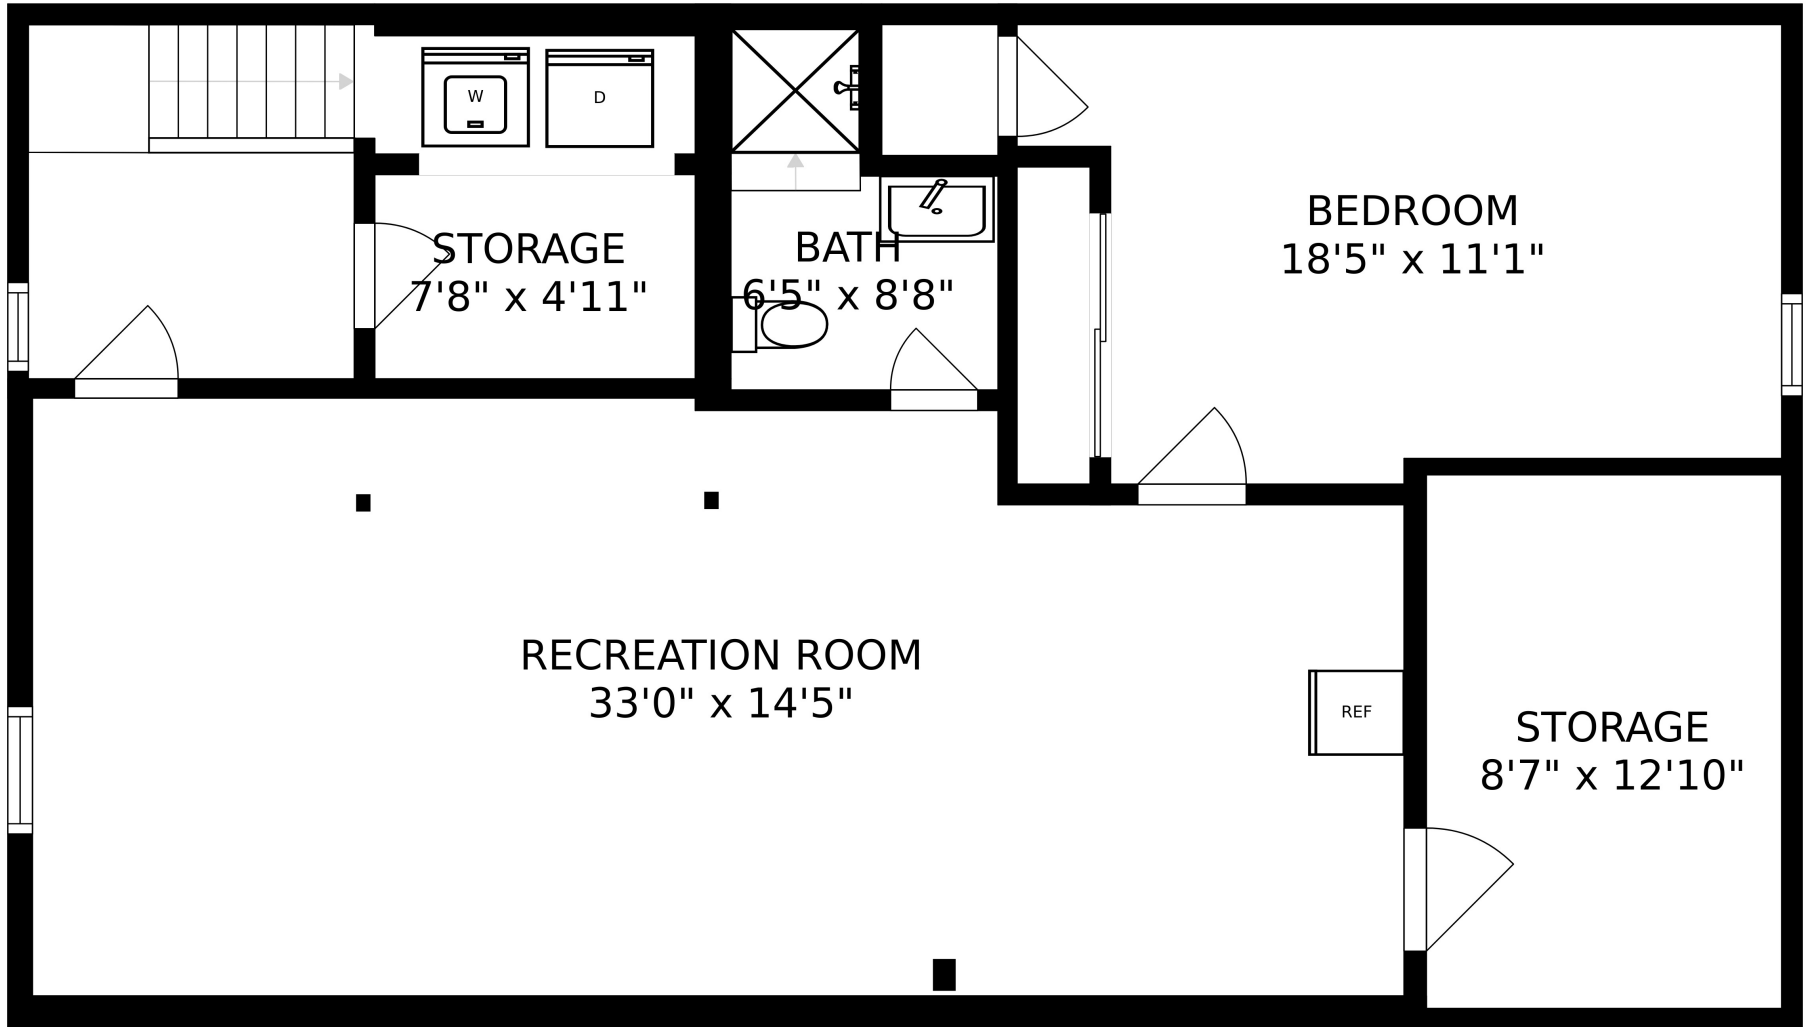

FLOOR 2

FLOOR 1

SIZES AND DIMENSIONS ARE APPROXIMATE, ACTUAL MAY VARY.

SIZES AND DIMENSIONS ARE APPROXIMATE, ACTUAL MAY VARY.

RECREATION ROOM
33'0" x 14'5"

STORAGE
7'8" x 4'11"

BATH
6'5" x 8'8"

BEDROOM
18'5" x 11'1"

STORAGE
8'7" x 12'10"

SIZES AND DIMENSIONS ARE APPROXIMATE, ACTUAL MAY VARY.