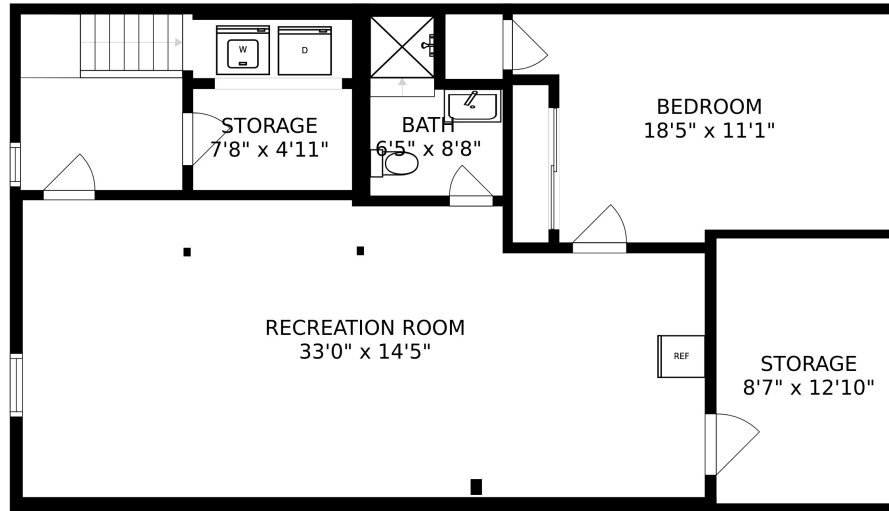

FLOOR 2

FLOOR 1

SIZES AND DIMENSIONS ARE APPROXIMATE, ACTUAL MAY VARY.

SIZES AND DIMENSIONS ARE APPROXIMATE, ACTUAL MAY VARY.

RECREATION ROOM
33'0" x 14'5"

STORAGE
7'8" x 4'11"

BATH
6'5" x 8'8"

BEDROOM
18'5" x 11'1"

STORAGE
8'7" x 12'10"

SIZES AND DIMENSIONS ARE APPROXIMATE, ACTUAL MAY VARY.