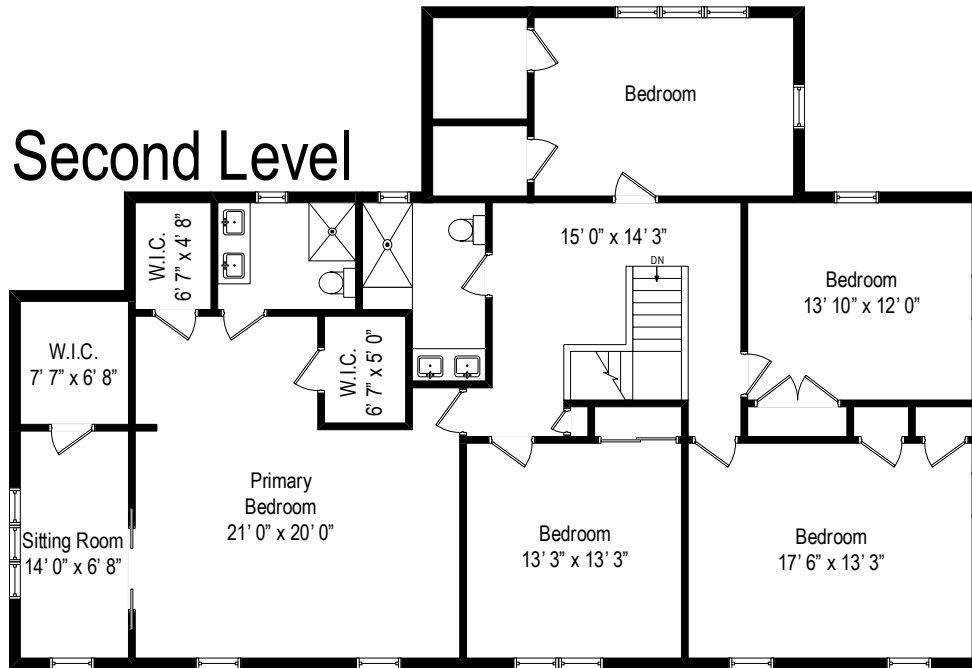

56 Cedar Drive – Great Neck, NY 11021

First Level

All dimensions are approximate. This plan is for marketing purposes only.

56 Cedar Drive – Great Neck, NY 11021

Second Level

All dimensions are approximate. This plan is for marketing purposes only.

56 Cedar Drive – Great Neck, NY 11021

Lower Level

All dimensions are approximate. This plan is for marketing purposes only.

Second Level

First Level

Lower Level

56 Cedar Drive – Great Neck, NY 11021