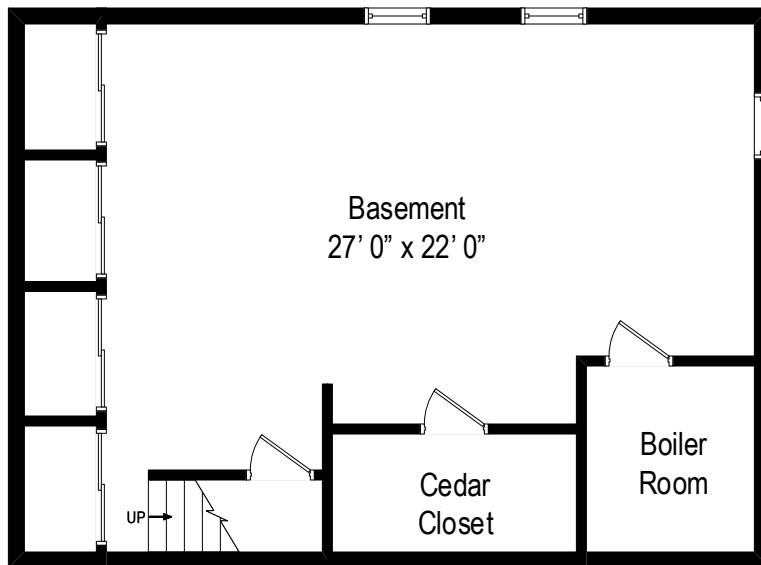

56 Cedar Drive – Great Neck, NY 11021

First Level

All dimensions are approximate. This plan is for marketing purposes only.

56 Cedar Drive – Great Neck, NY 11021

Second Level

All dimensions are approximate. This plan is for marketing purposes only.

56 Cedar Drive – Great Neck, NY 11021

Lower Level

All dimensions are approximate. This plan is for marketing purposes only.

Second Level

First Level

Lower Level

56 Cedar Drive – Great Neck, NY 11021