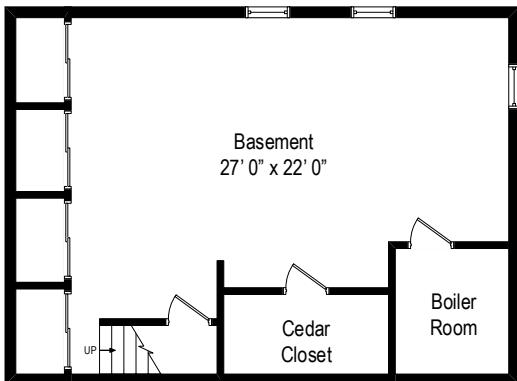

56 Cedar Drive – Great Neck, NY 11021

First Level

All dimensions are approximate. This plan is for marketing purposes only.

56 Cedar Drive – Great Neck, NY 11021

Second Level

All dimensions are approximate. This plan is for marketing purposes only.

56 Cedar Drive – Great Neck, NY 11021

Lower Level

All dimensions are approximate. This plan is for marketing purposes only.

Second Level

First Level

Lower Level

56 Cedar Drive – Great Neck, NY 11021