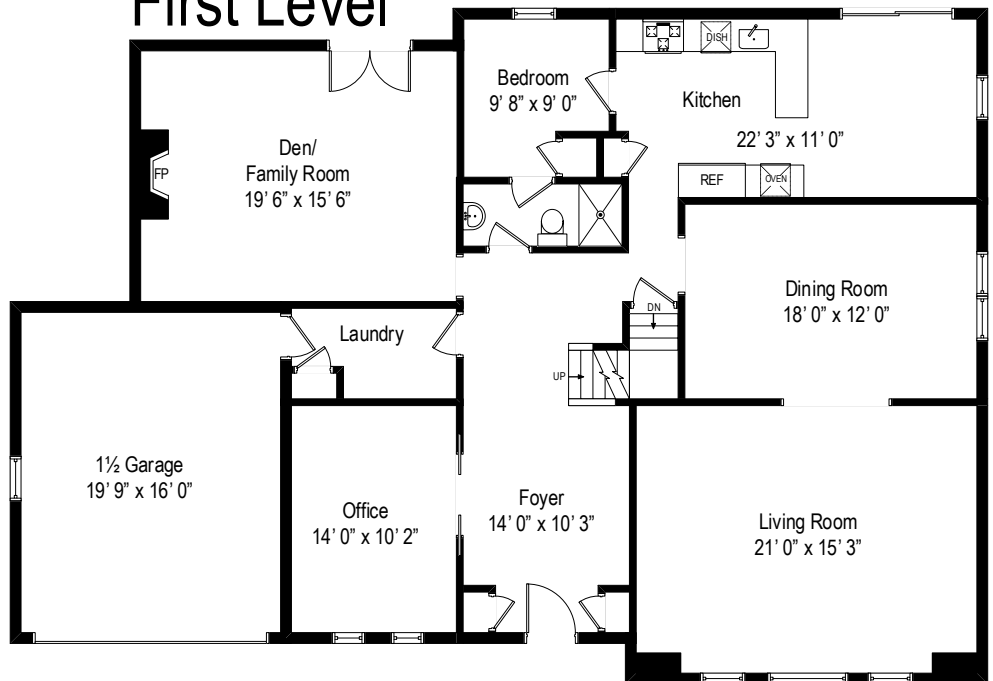

56 Cedar Drive – Great Neck, NY 11021

First Level

All dimensions are approximate. This plan is for marketing purposes only.

56 Cedar Drive – Great Neck, NY 11021

Second Level

All dimensions are approximate. This plan is for marketing purposes only.

56 Cedar Drive – Great Neck, NY 11021

Lower Level

All dimensions are approximate. This plan is for marketing purposes only.

Second Level

First Level

Lower Level

56 Cedar Drive – Great Neck, NY 11021