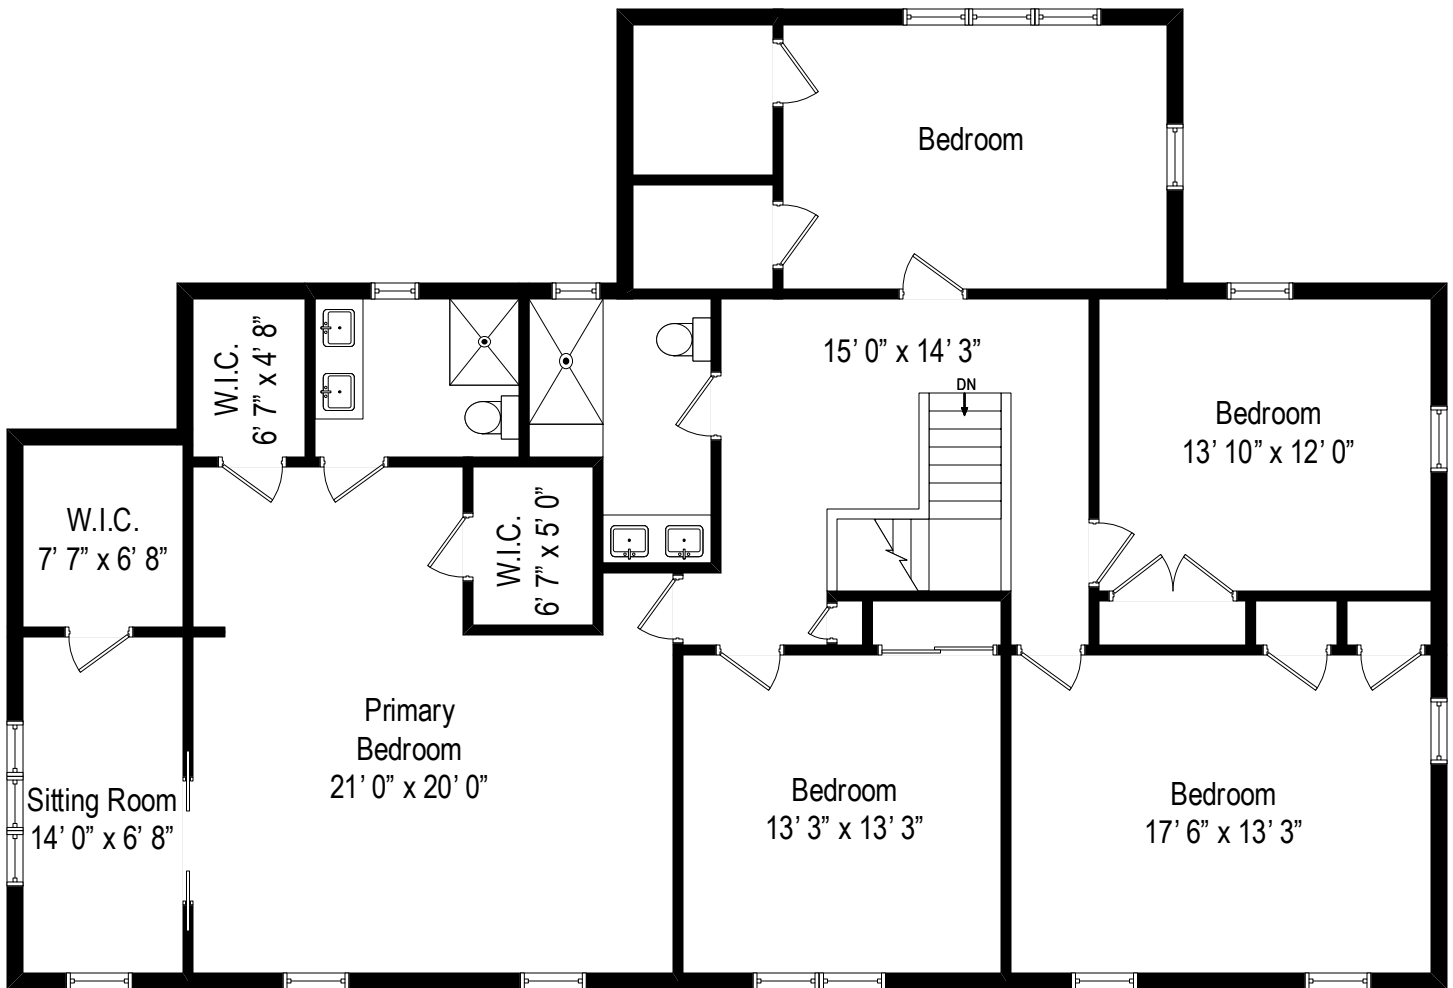

56 Cedar Drive – Great Neck, NY 11021

First Level

All dimensions are approximate. This plan is for marketing purposes only.

56 Cedar Drive – Great Neck, NY 11021

Second Level

All dimensions are approximate. This plan is for marketing purposes only.

56 Cedar Drive – Great Neck, NY 11021

Lower Level

All dimensions are approximate. This plan is for marketing purposes only.

Second Level

First Level

Lower Level

56 Cedar Drive – Great Neck, NY 11021