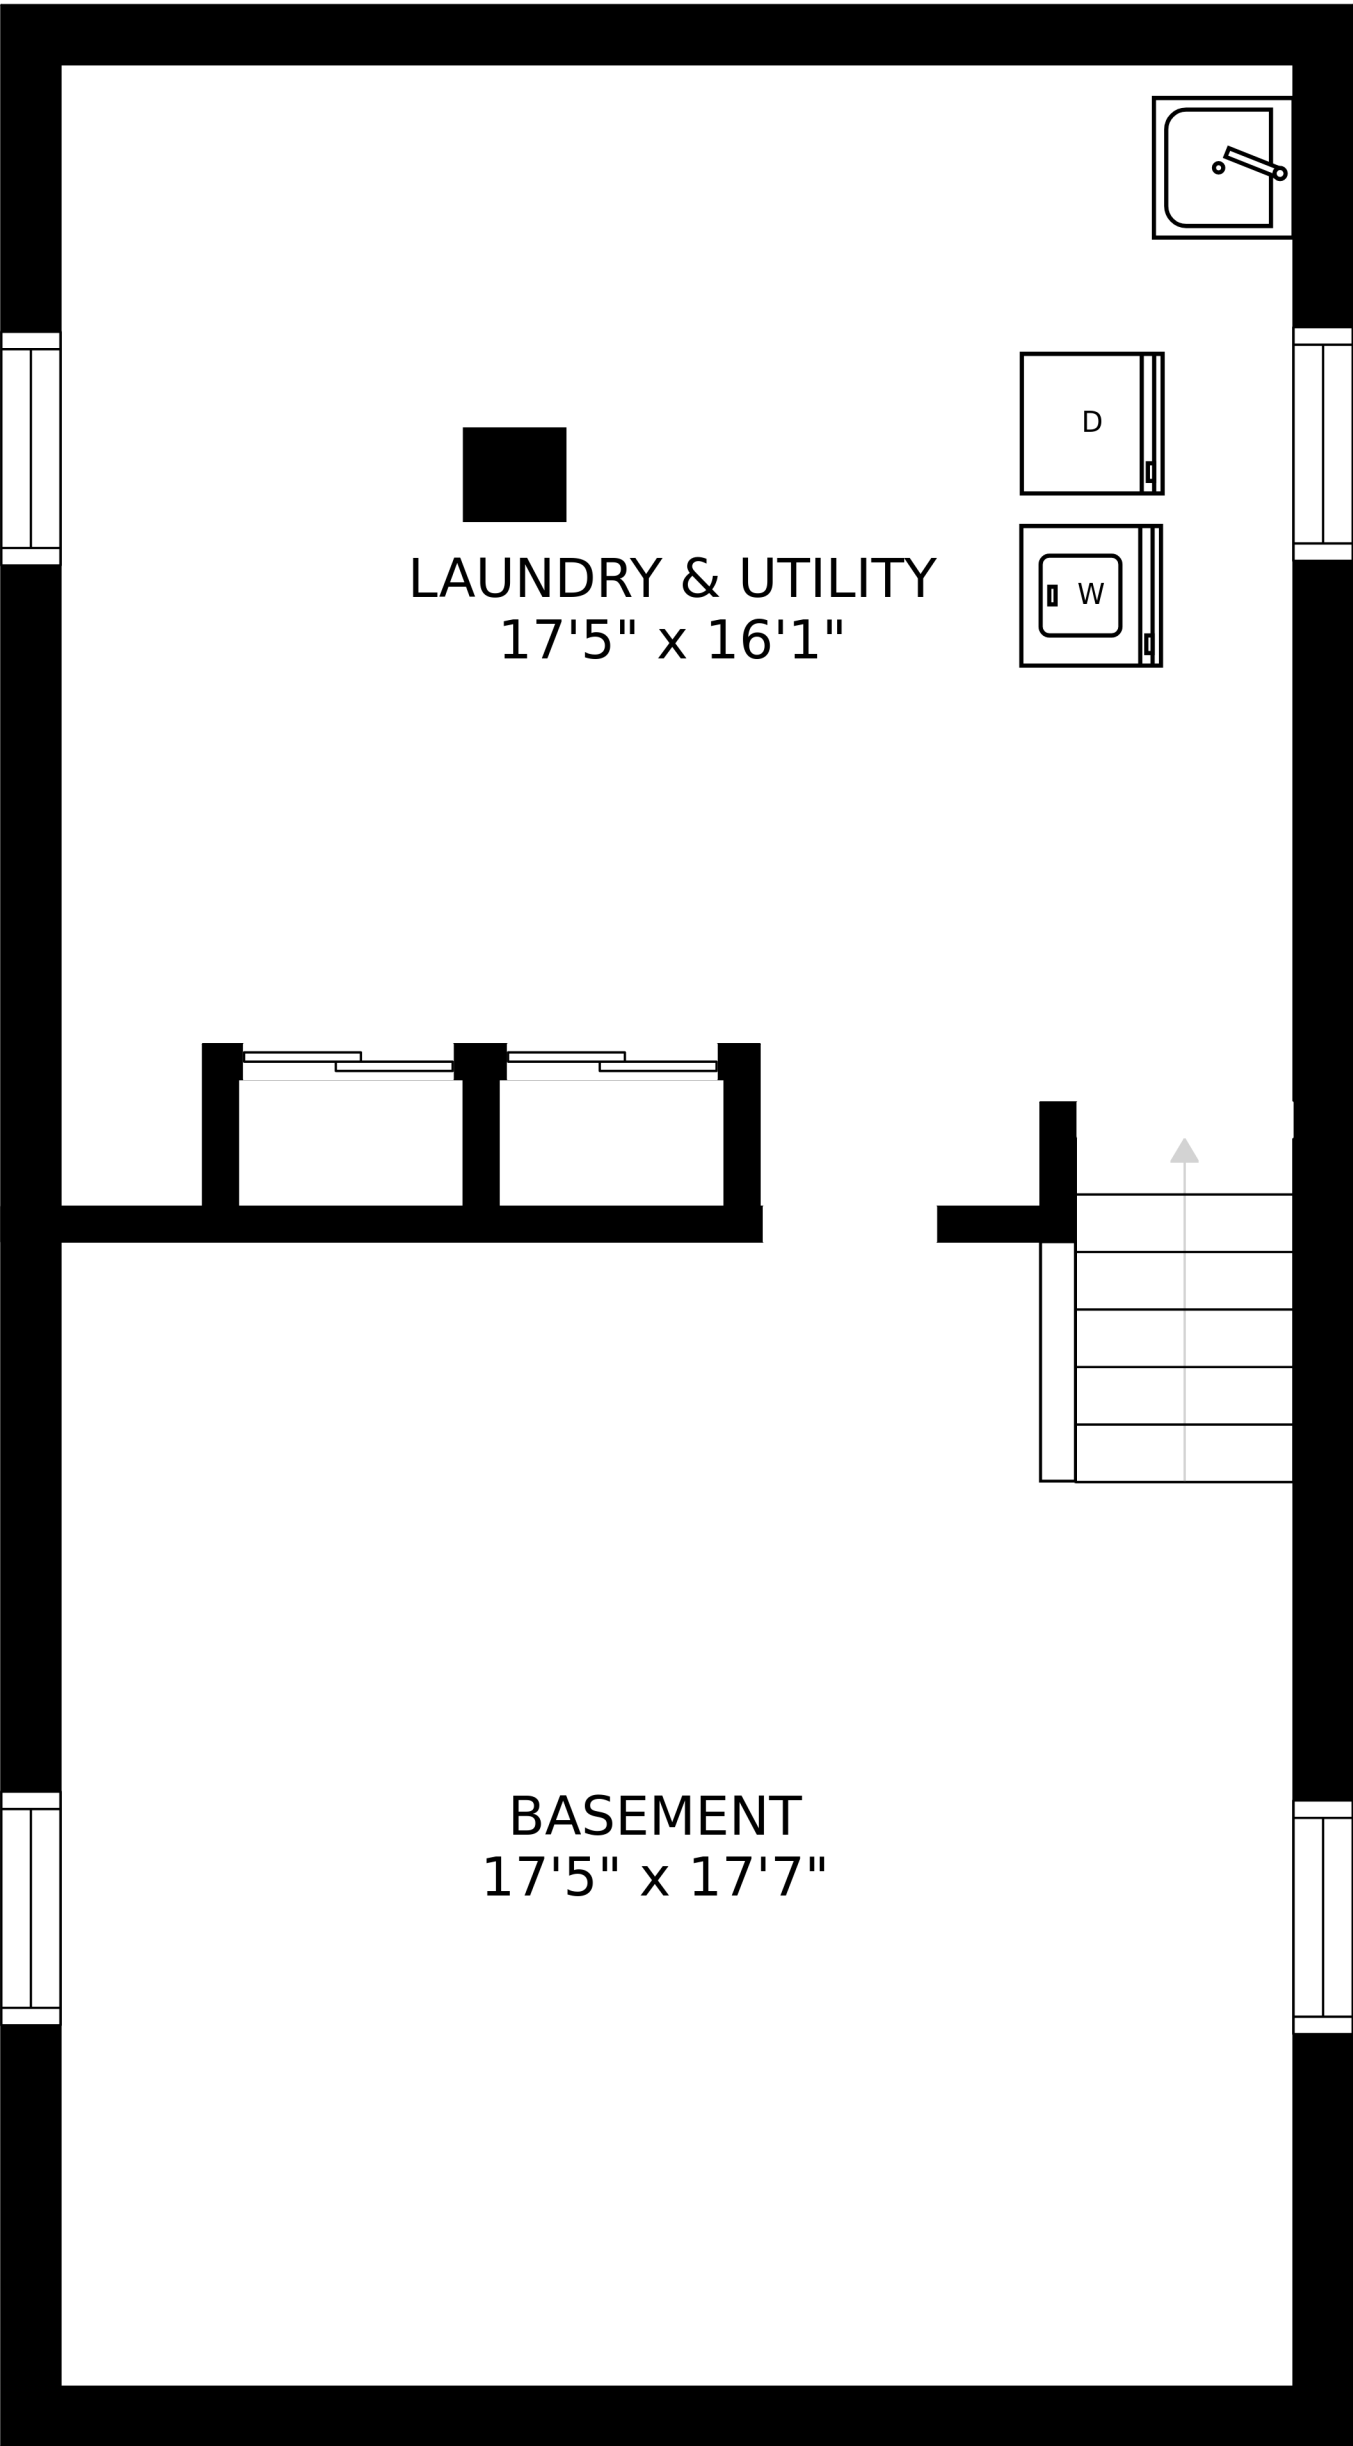

BASEMENT

1ST FLOOR

2ND FLOOR

SIZES AND DIMENSIONS ARE APPROXIMATE, ACTUAL MAY VARY.

SIZES AND DIMENSIONS ARE APPROXIMATE, ACTUAL MAY VARY.

LAUNDRY & UTILITY  
17'5" x 16'1"

BASEMENT  
17'5" x 17'7"

SIZES AND DIMENSIONS ARE APPROXIMATE, ACTUAL MAY VARY.