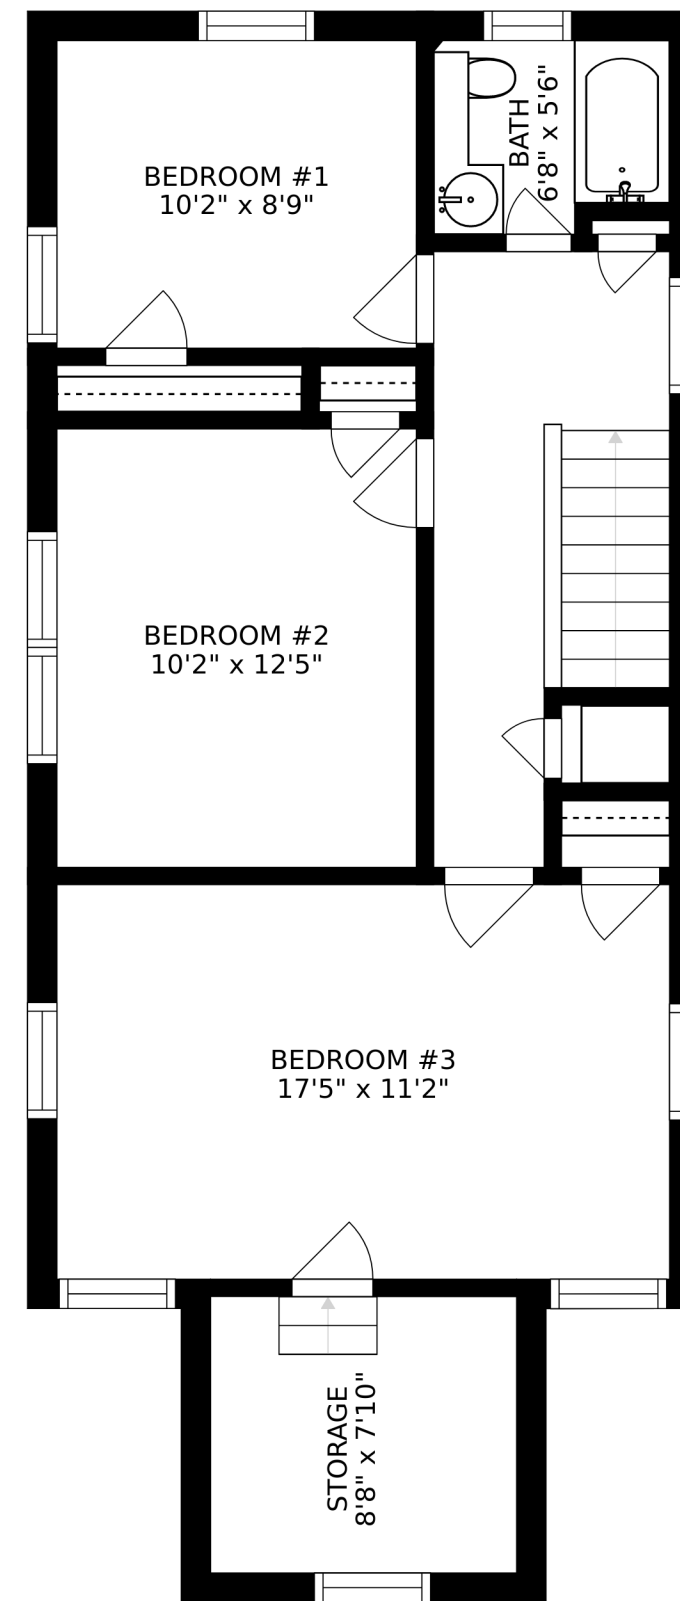

BASEMENT

1ST FLOOR

2ND FLOOR

SIZES AND DIMENSIONS ARE APPROXIMATE, ACTUAL MAY VARY.

SIZES AND DIMENSIONS ARE APPROXIMATE, ACTUAL MAY VARY.

LAUNDRY & UTILITY  
17'5" x 16'1"

BASEMENT  
17'5" x 17'7"

SIZES AND DIMENSIONS ARE APPROXIMATE, ACTUAL MAY VARY.