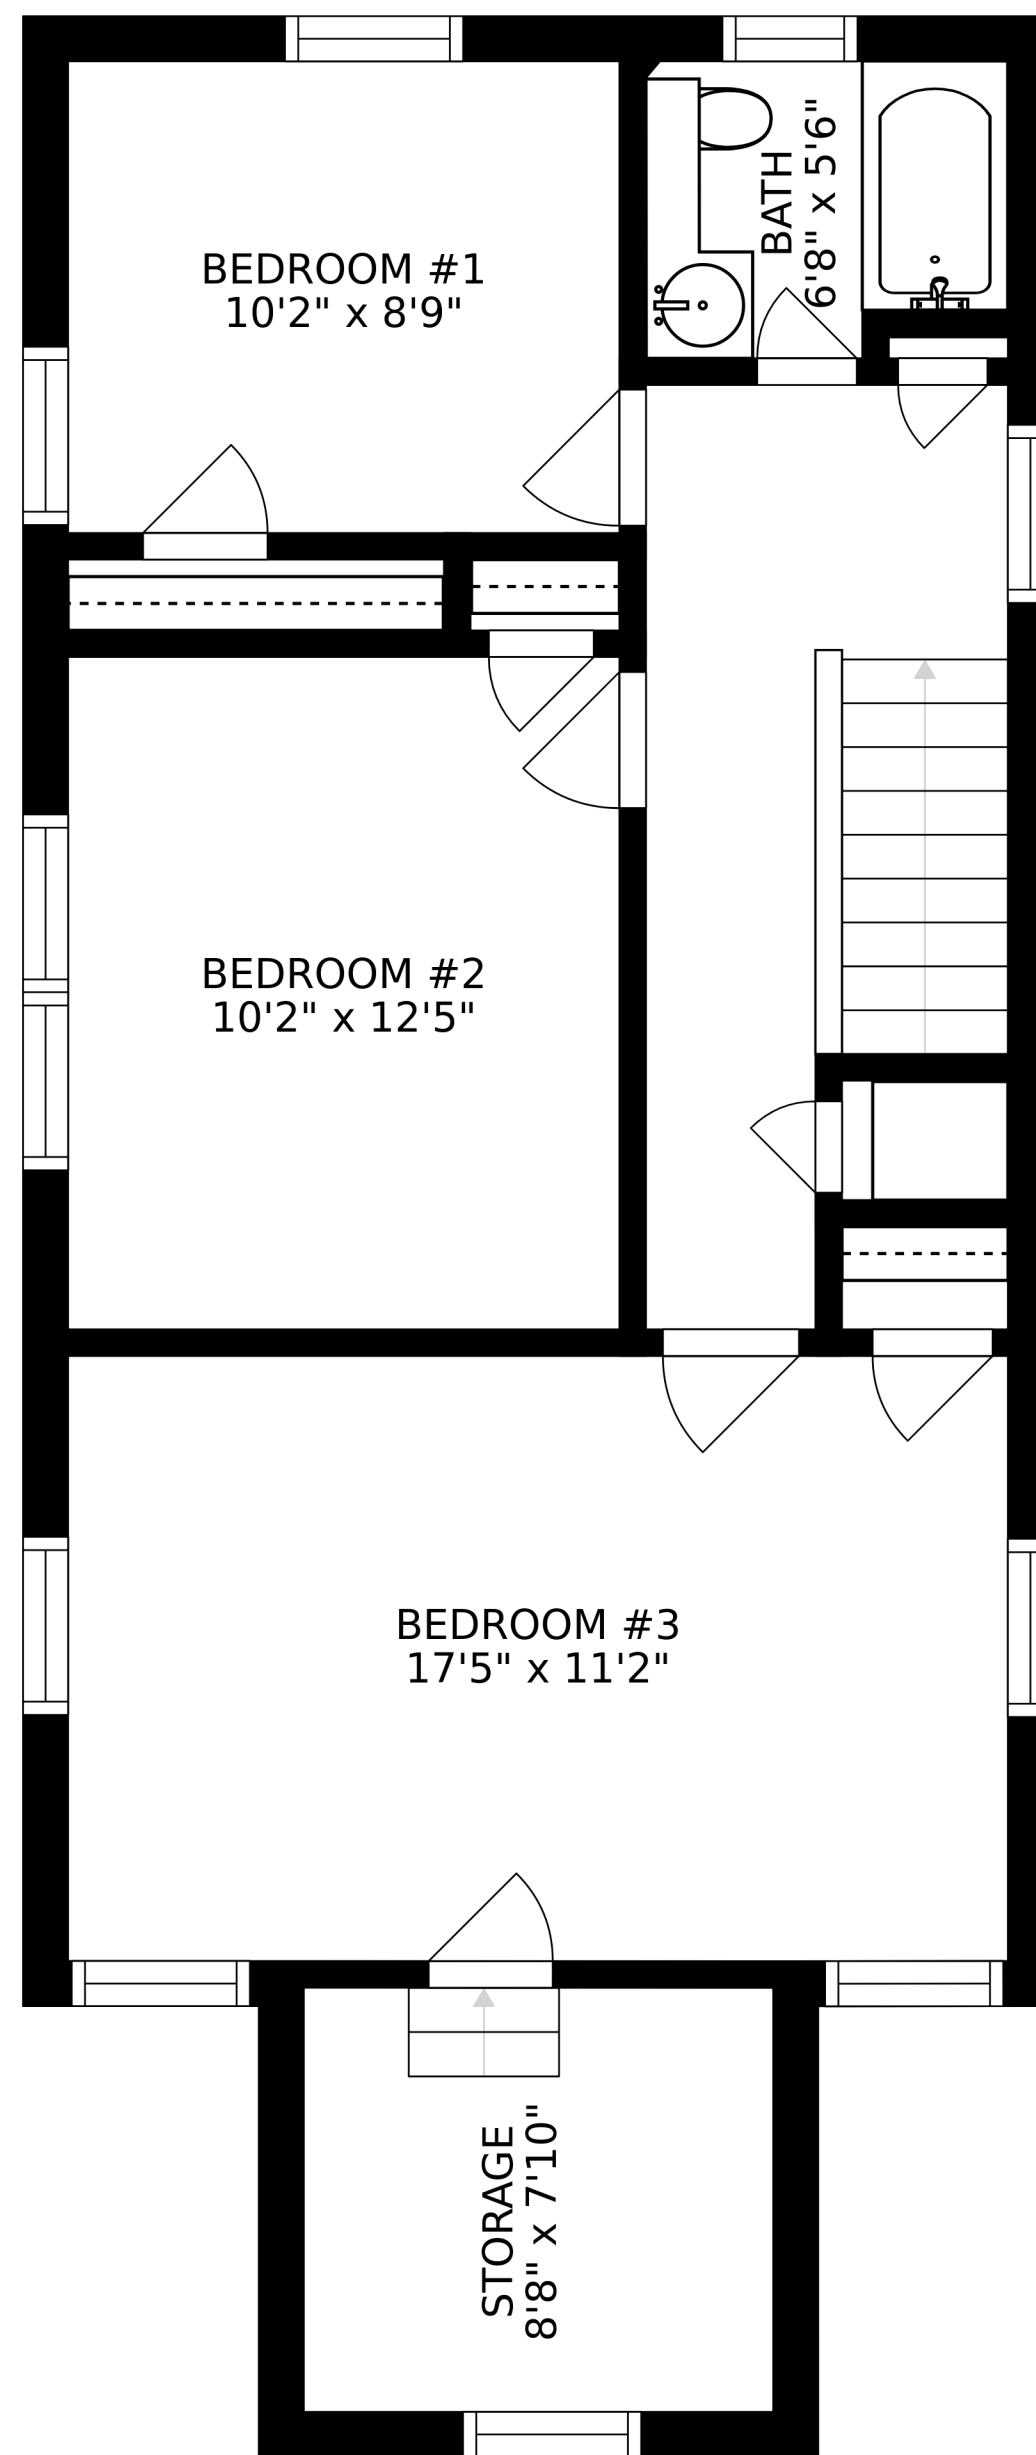

BASEMENT

1ST FLOOR

2ND FLOOR

SIZES AND DIMENSIONS ARE APPROXIMATE, ACTUAL MAY VARY.

SIZES AND DIMENSIONS ARE APPROXIMATE, ACTUAL MAY VARY.

LAUNDRY & UTILITY  
17'5" x 16'1"

BASEMENT  
17'5" x 17'7"

SIZES AND DIMENSIONS ARE APPROXIMATE, ACTUAL MAY VARY.