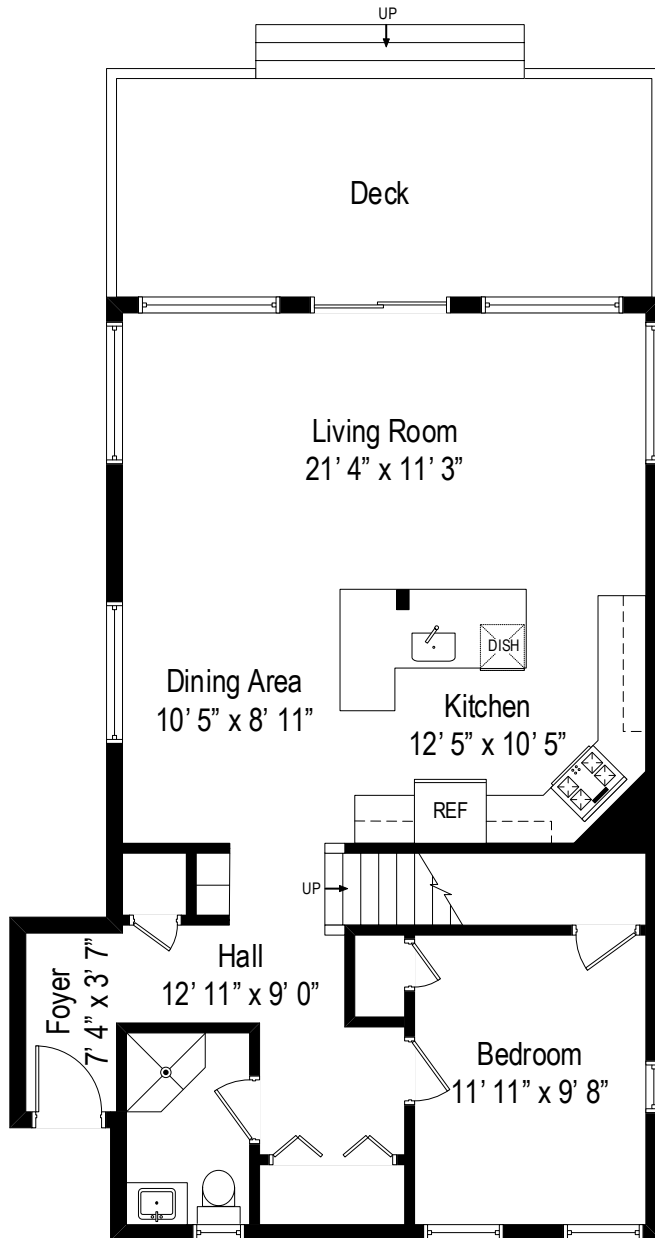

7 E Shore Drive - Bayville, NY 11709

First Level

All dimensions are approximate. This plan is for marketing purposes only.

7 E Shore Drive - Bayville, NY 11709

Second Level

All dimensions are approximate. This plan is for marketing purposes only.

First Level

Second Level

7 E Shore Drive - Bayville, NY 11709