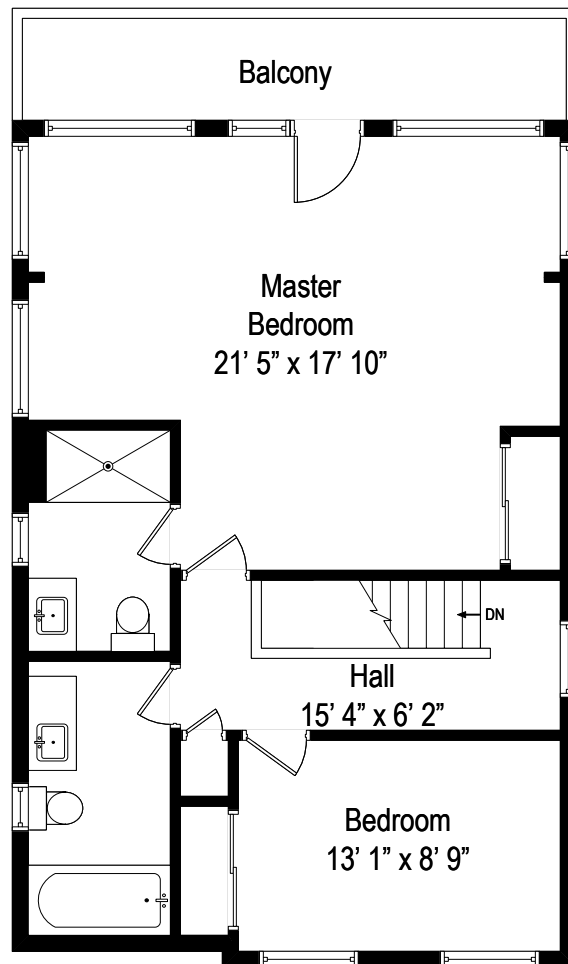

7 E Shore Drive - Bayville, NY 11709

First Level

All dimensions are approximate. This plan is for marketing purposes only.

7 E Shore Drive - Bayville, NY 11709

Second Level

All dimensions are approximate. This plan is for marketing purposes only.

First Level

Second Level

7 E Shore Drive - Bayville, NY 11709