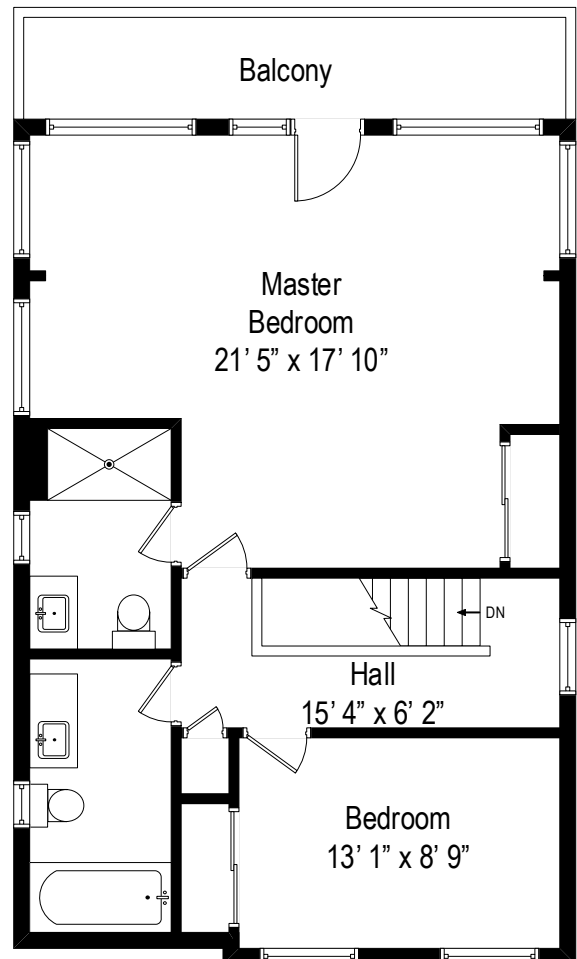

7 E Shore Drive - Bayville, NY 11709

First Level

All dimensions are approximate. This plan is for marketing purposes only.

7 E Shore Drive - Bayville, NY 11709

Second Level

All dimensions are approximate. This plan is for marketing purposes only.

First Level

Second Level

7 E Shore Drive - Bayville, NY 11709