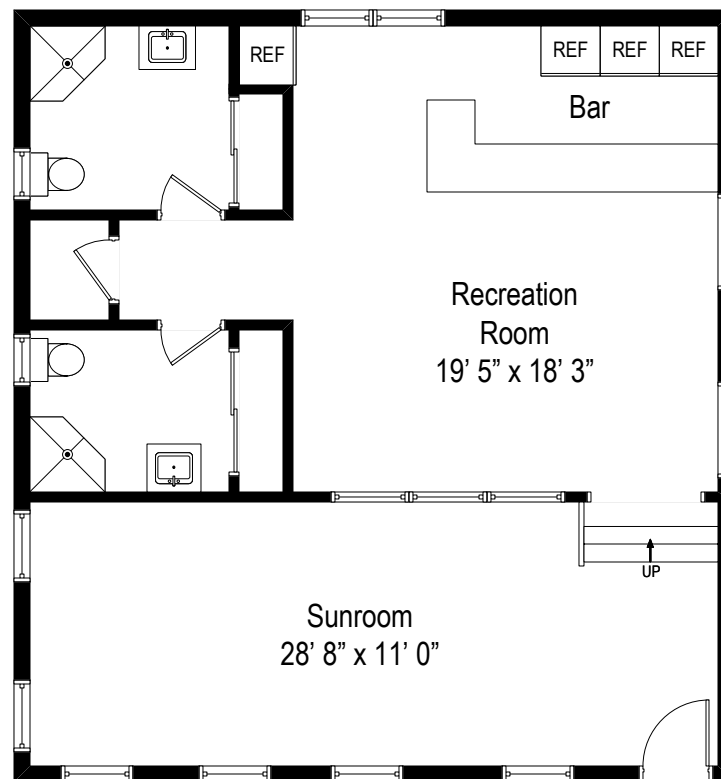

10 Linden Lane – Westbury, NY. 11568

Main Level

All dimensions are approximate. This plan is for marketing purposes only.

10 Linden Lane – Westbury, NY. 11568

Second Level

All dimensions are approximate. This plan is for marketing purposes only.

10 Linden Lane – Westbury, NY. 11568

Lower Level

10 Linden Lane – Westbury, NY. 11568

Pool House

All dimensions are approximate. This plan is for marketing purposes only.

Second Level

Main Level

Lower Level