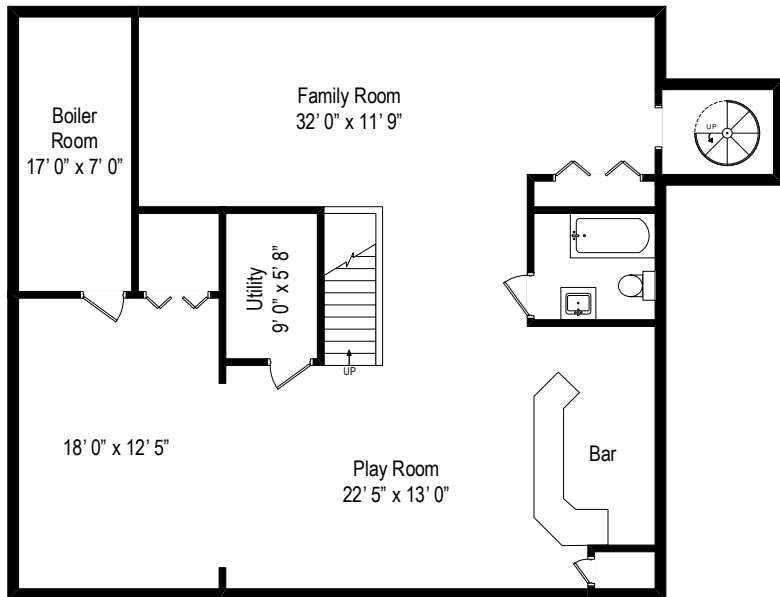

10 Linden Lane – Westbury, NY. 11568

Main Level

All dimensions are approximate. This plan is for marketing purposes only.

10 Linden Lane – Westbury, NY. 11568

Second Level

All dimensions are approximate. This plan is for marketing purposes only.

10 Linden Lane – Westbury, NY. 11568

Lower Level

10 Linden Lane – Westbury, NY. 11568

Pool House

All dimensions are approximate. This plan is for marketing purposes only.

Second Level

Main Level

Lower Level