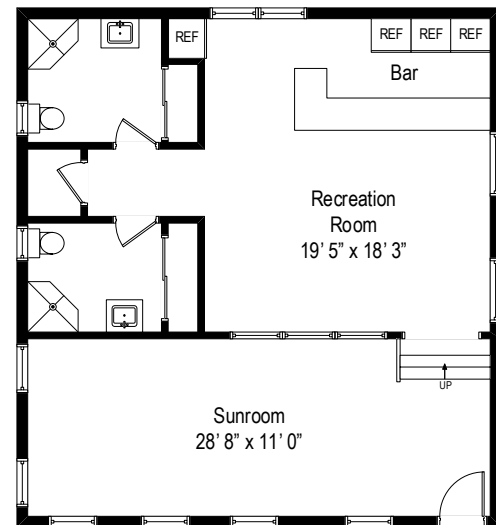

Pool House

10 Linden Lane – Westbury, NY. 11568