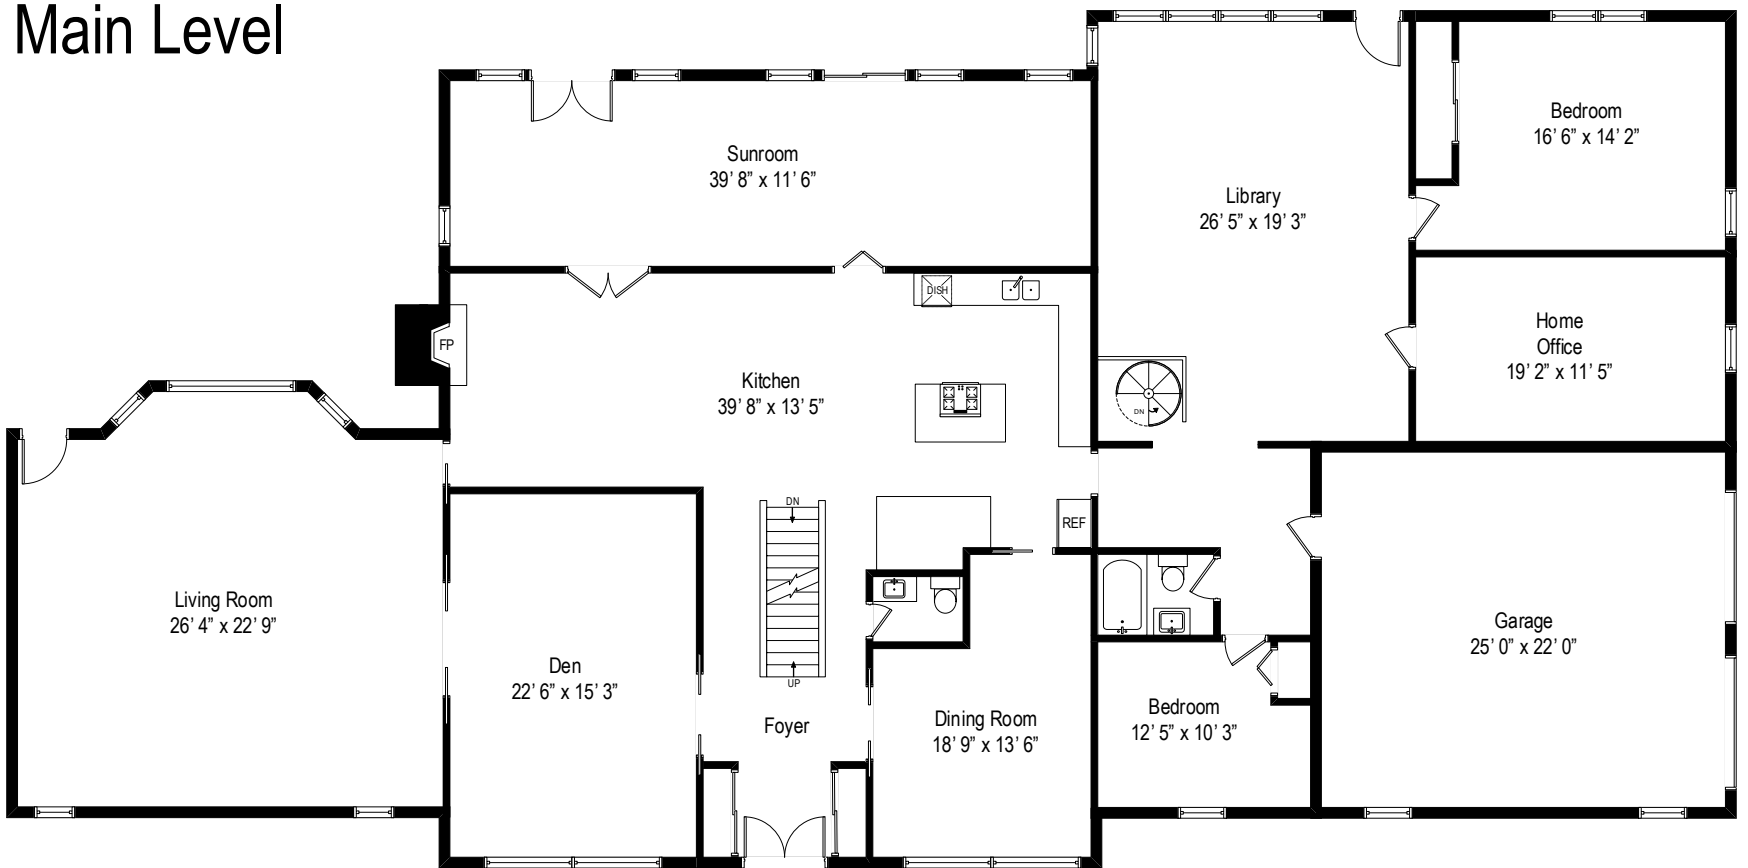

10 Linden Lane – Westbury, NY. 11568

Main Level

All dimensions are approximate. This plan is for marketing purposes only.

10 Linden Lane – Westbury, NY. 11568

Second Level

All dimensions are approximate. This plan is for marketing purposes only.

10 Linden Lane – Westbury, NY. 11568

Lower Level

10 Linden Lane – Westbury, NY. 11568

Pool House

All dimensions are approximate. This plan is for marketing purposes only.

Second Level

Main Level

Lower Level

Pool House

10 Linden Lane – Westbury, NY. 11568