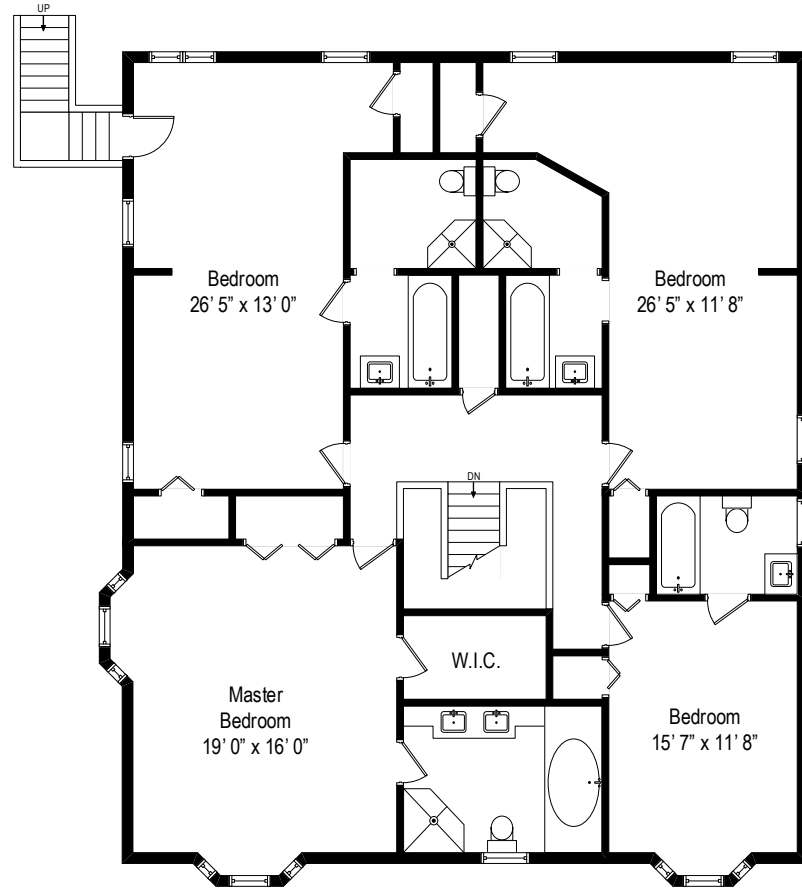

10 Linden Lane – Westbury, NY. 11568

Main Level

All dimensions are approximate. This plan is for marketing purposes only.

10 Linden Lane – Westbury, NY. 11568

Second Level

All dimensions are approximate. This plan is for marketing purposes only.

10 Linden Lane – Westbury, NY. 11568

Lower Level

10 Linden Lane – Westbury, NY. 11568

Pool House

All dimensions are approximate. This plan is for marketing purposes only.

Second Level

Main Level

Lower Level