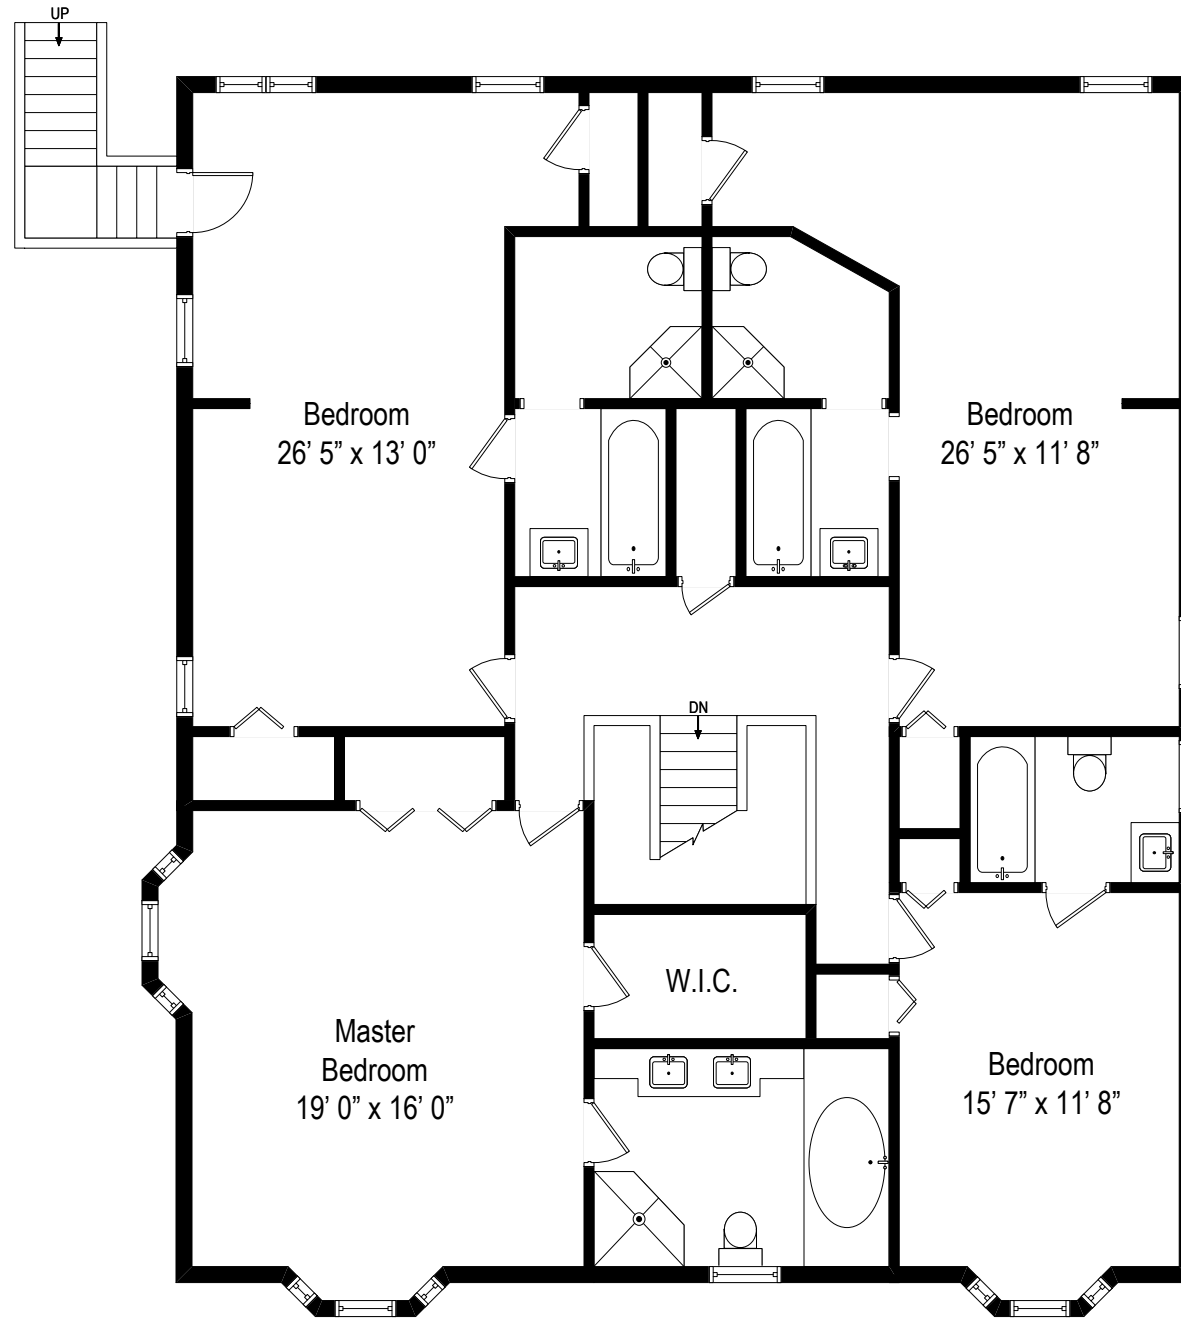

10 Linden Lane – Westbury, NY. 11568

Main Level

All dimensions are approximate. This plan is for marketing purposes only.

10 Linden Lane – Westbury, NY. 11568

Second Level

All dimensions are approximate. This plan is for marketing purposes only.

10 Linden Lane – Westbury, NY. 11568

Lower Level

10 Linden Lane – Westbury, NY. 11568

Pool House

All dimensions are approximate. This plan is for marketing purposes only.

Second Level

Main Level

Lower Level