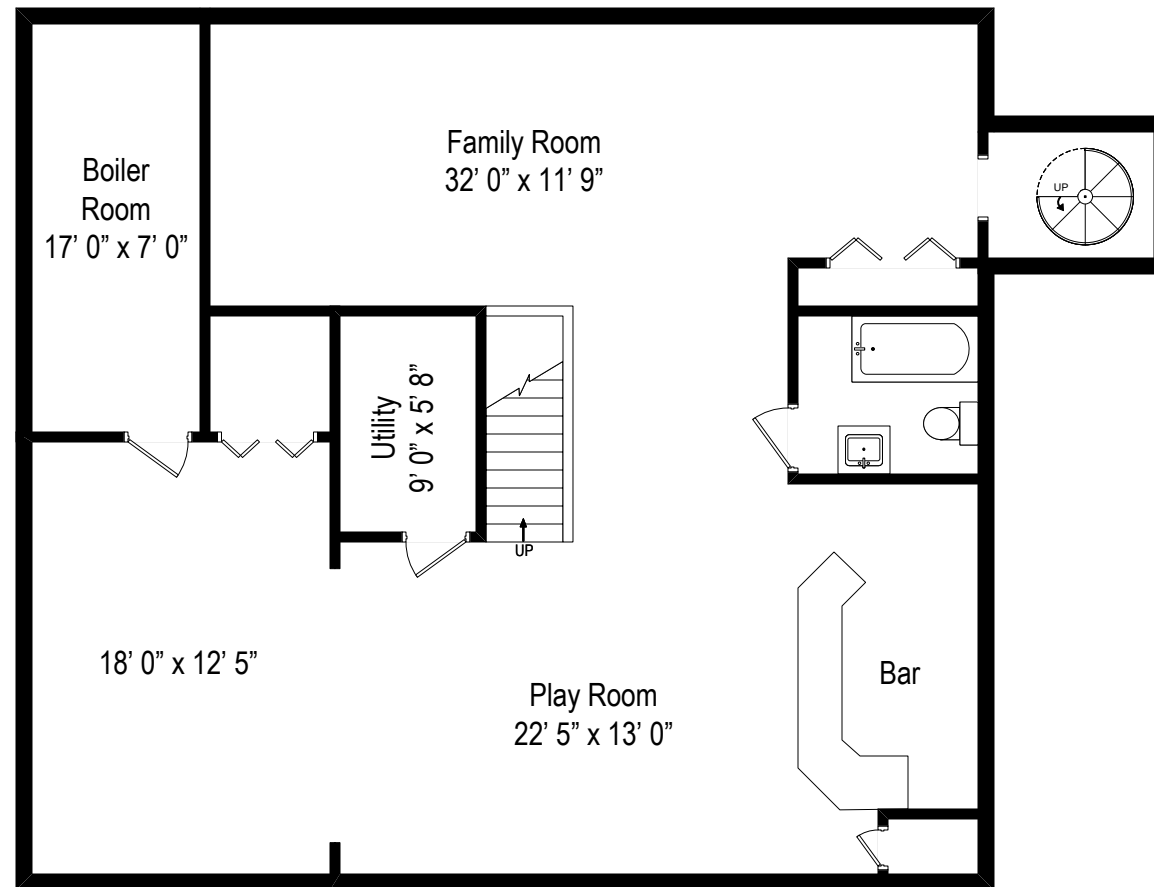

10 Linden Lane – Westbury, NY. 11568

Main Level

All dimensions are approximate. This plan is for marketing purposes only.

10 Linden Lane – Westbury, NY. 11568

Second Level

All dimensions are approximate. This plan is for marketing purposes only.

10 Linden Lane – Westbury, NY. 11568

Lower Level

10 Linden Lane – Westbury, NY. 11568

Pool House

All dimensions are approximate. This plan is for marketing purposes only.

Second Level

Main Level

Lower Level

Pool House

10 Linden Lane – Westbury, NY. 11568