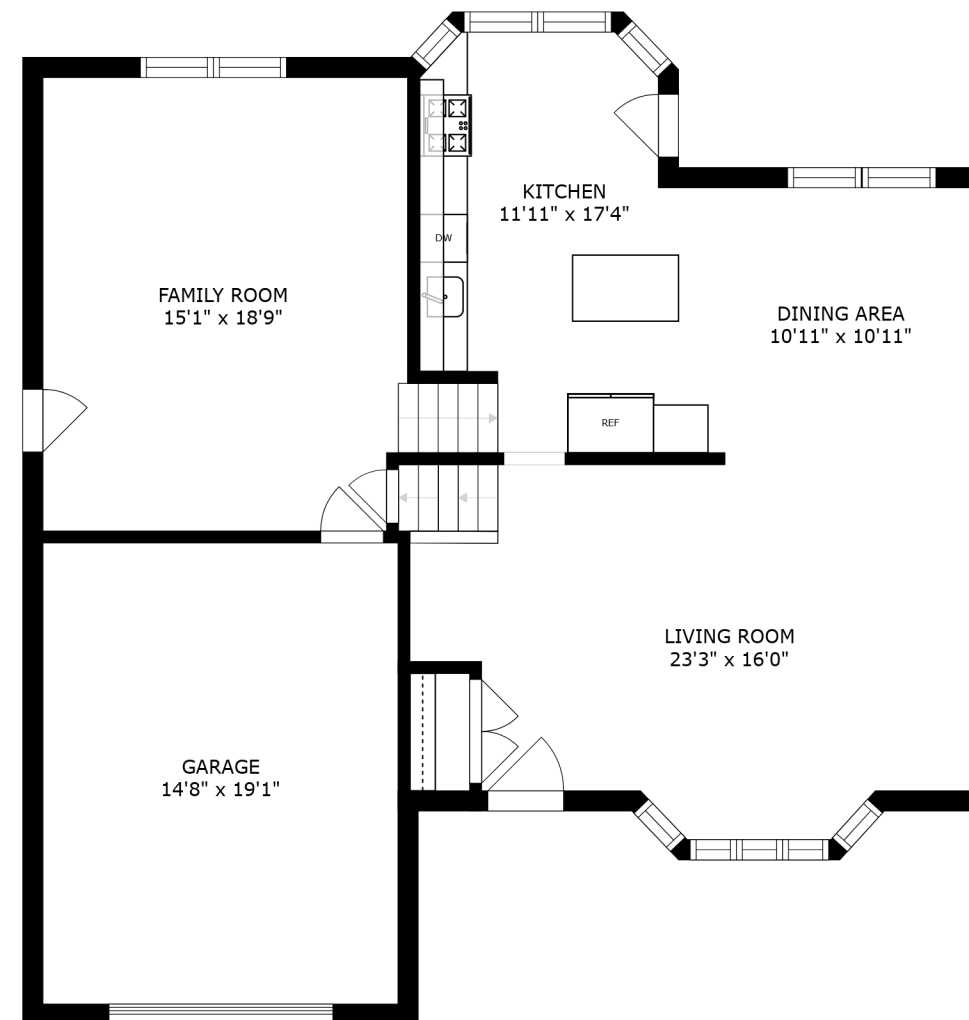

FLOOR 3

FLOOR 1

FLOOR 2

LAUNDRY
8'6" x 6'0"

W/D

RECREATION ROOM
17'0" x 22'7"

UTILITY
7'2" x 24'11"