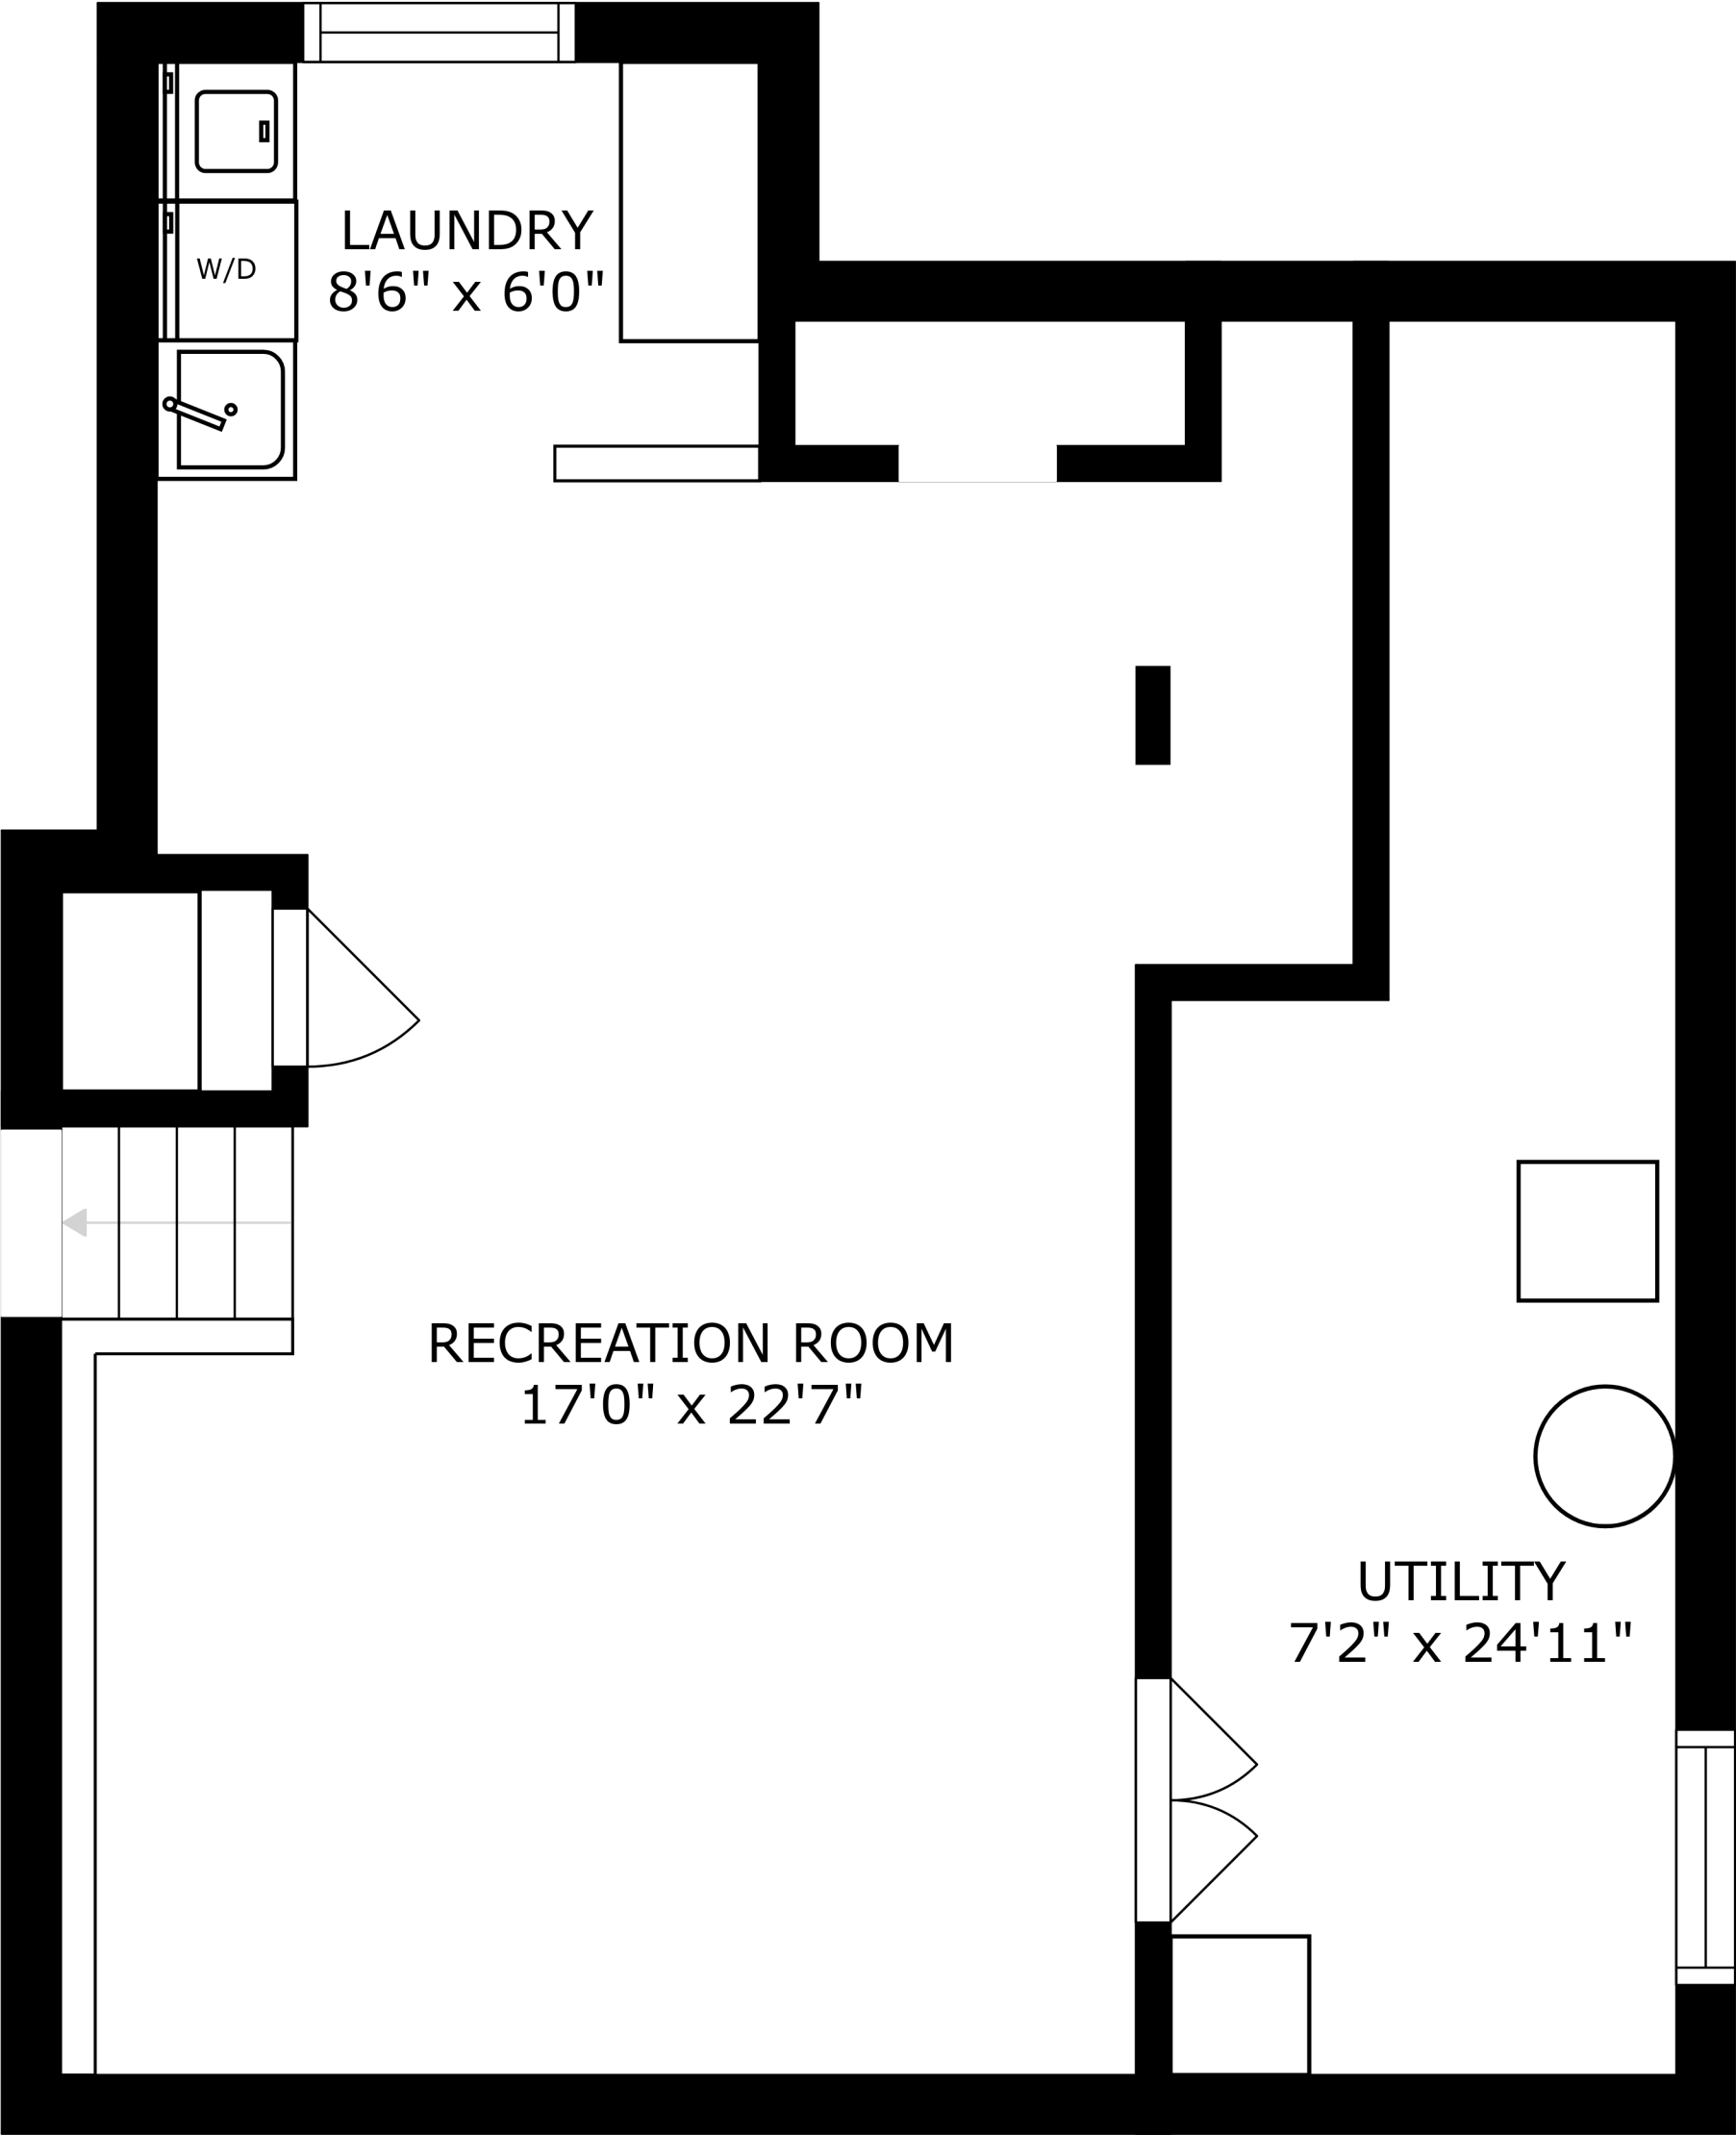

FLOOR 3

FLOOR 1

FLOOR 2

LAUNDRY
8'6" x 6'0"

W/D

RECREATION ROOM
17'0" x 22'7"

UTILITY
7'2" x 24'11"