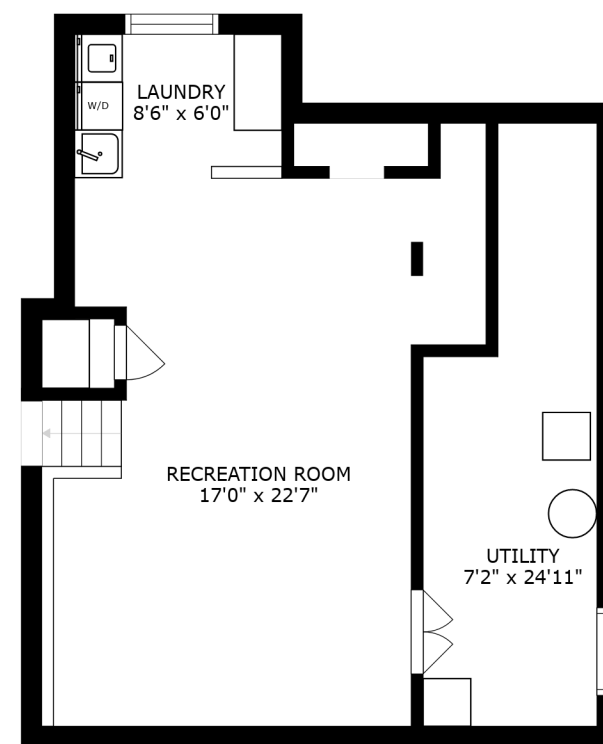

FLOOR 3

FLOOR 1

FLOOR 2

LAUNDRY
8'6" x 6'0"

W/D

RECREATION ROOM
17'0" x 22'7"

UTILITY
7'2" x 24'11"