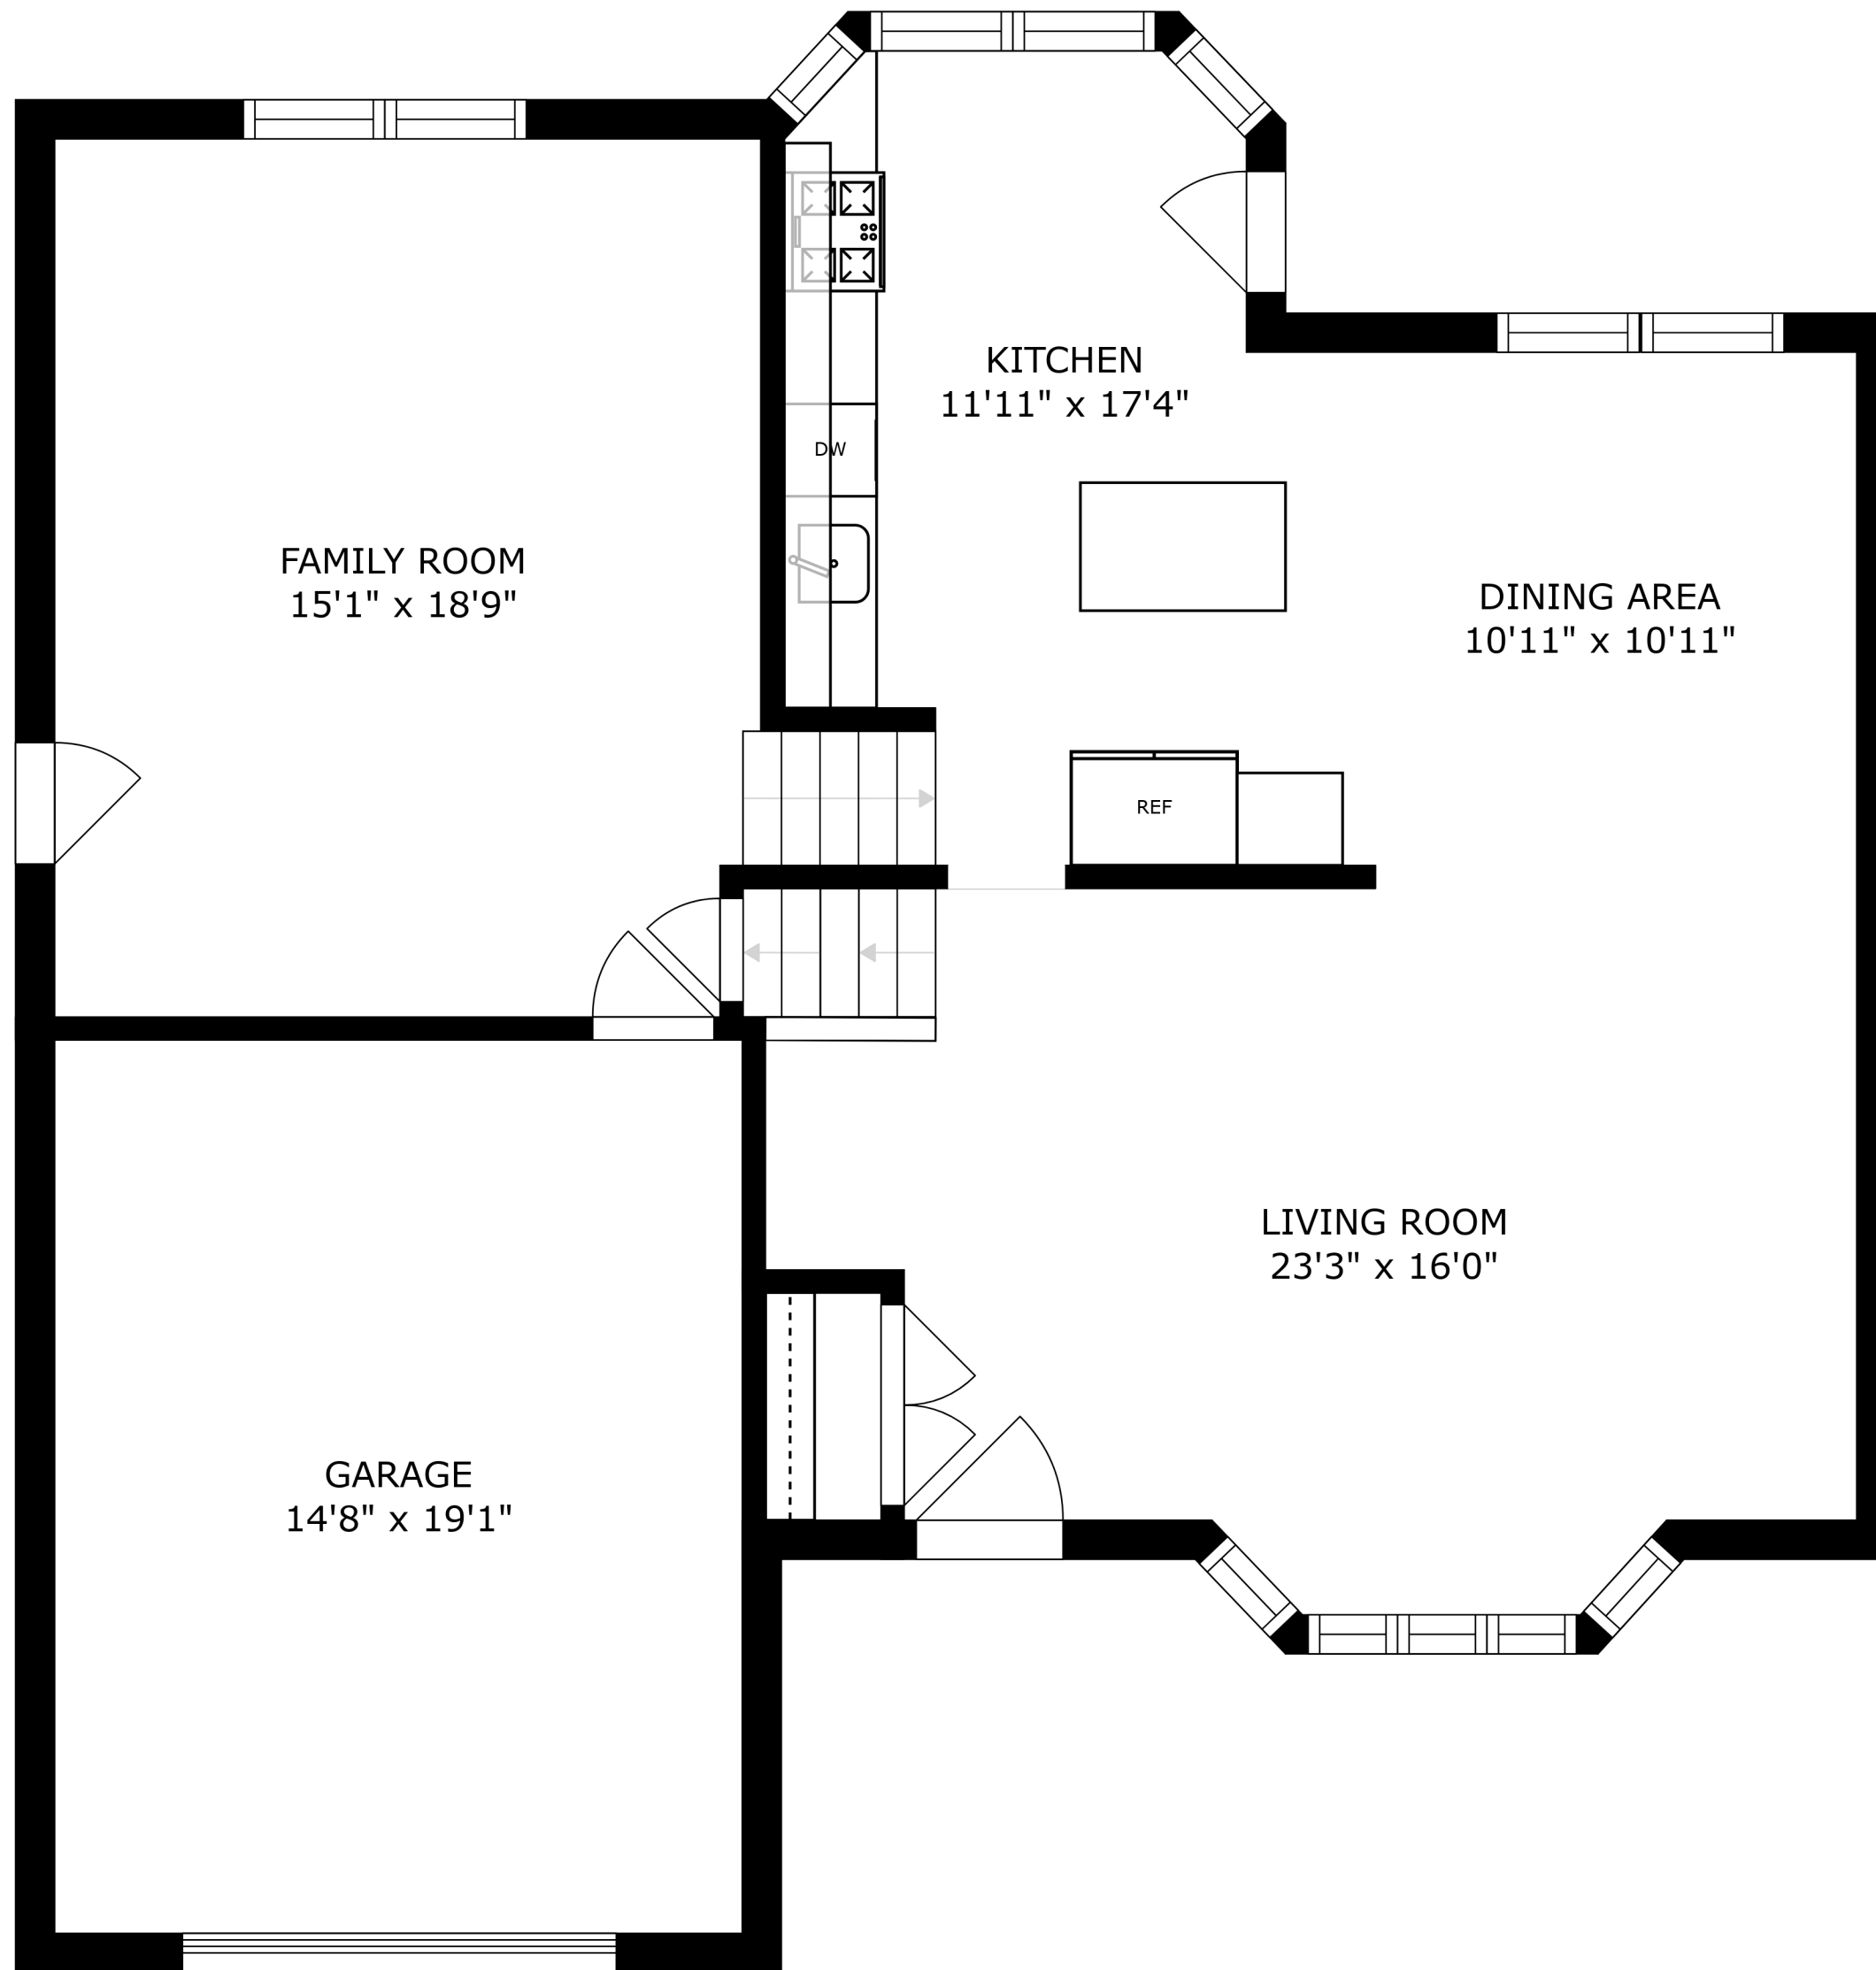

FLOOR 3

FLOOR 1

FLOOR 2

LAUNDRY
8'6" x 6'0"

W/D

RECREATION ROOM
17'0" x 22'7"

UTILITY
7'2" x 24'11"