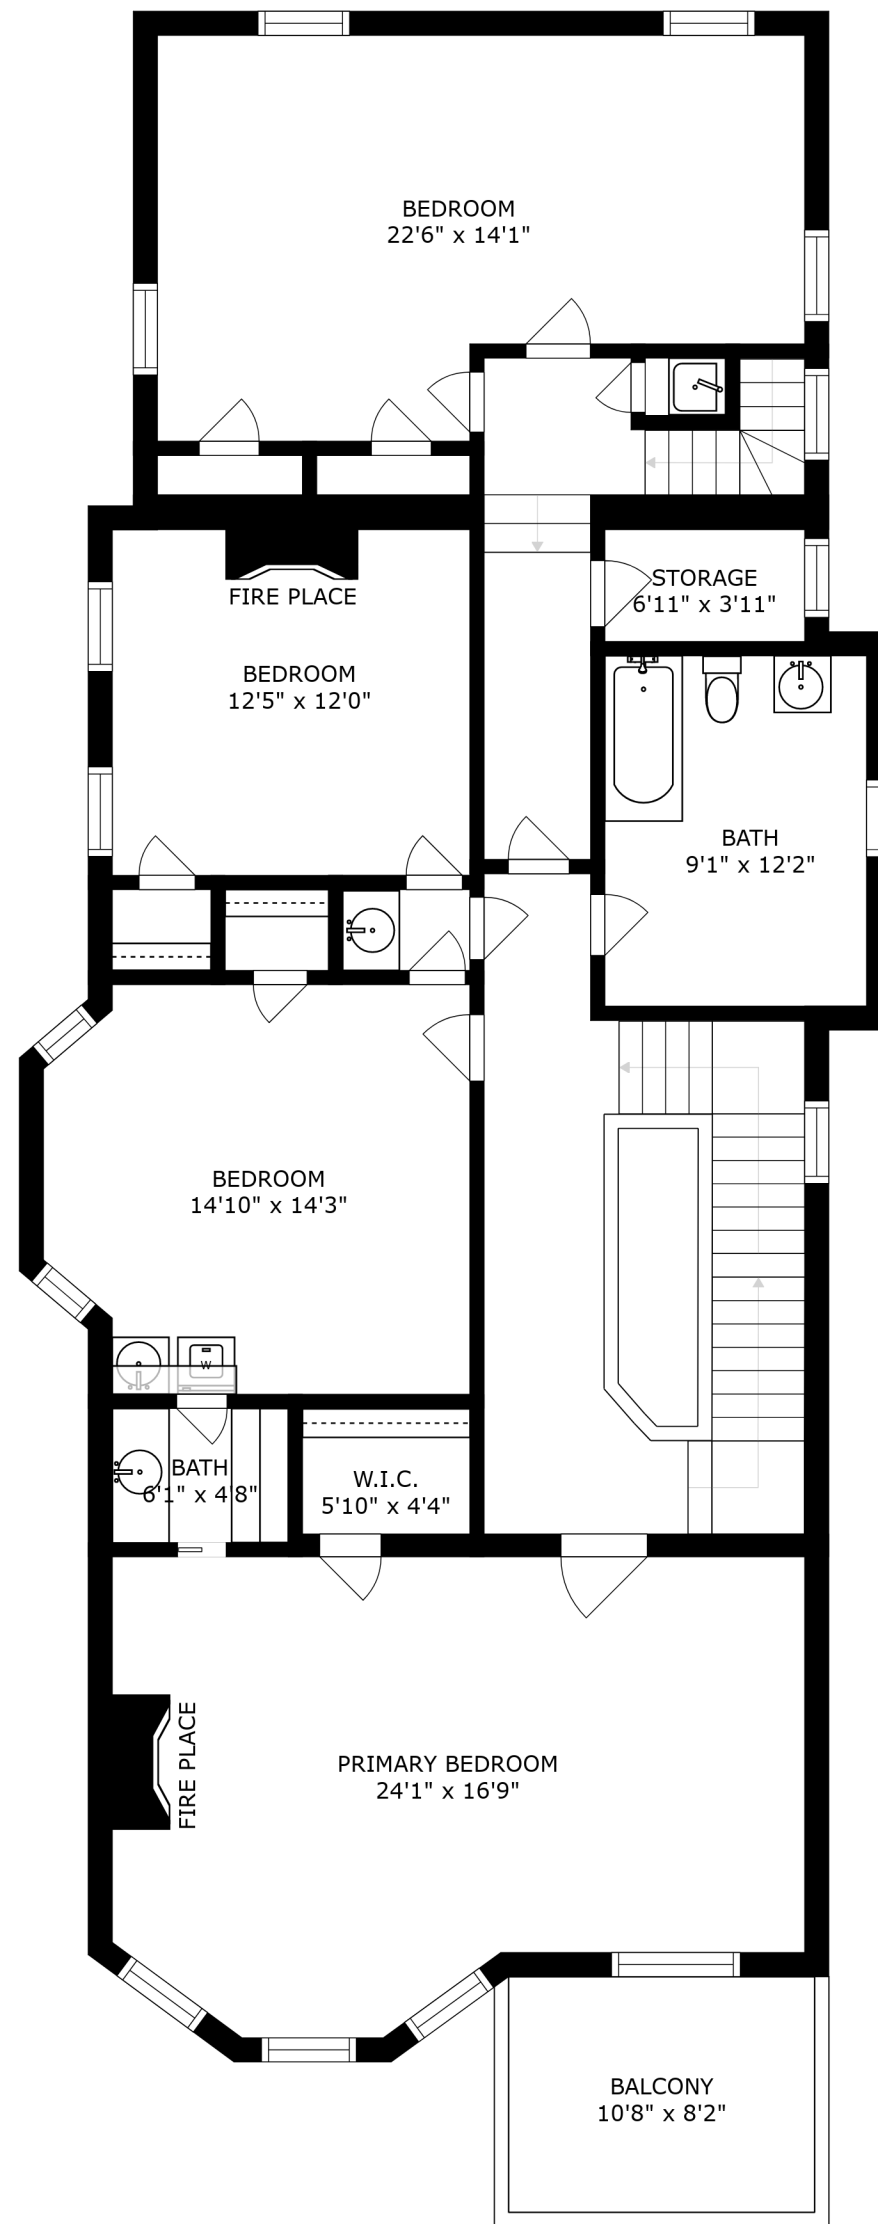

SIZES AND DIMENSIONS ARE APPROXIMATE, ACTUAL MAY VARY.

ATTIC  
18'8" x 46'11"

SIZES AND DIMENSIONS ARE APPROXIMATE, ACTUAL MAY VARY.

SIZES AND DIMENSIONS ARE APPROXIMATE, ACTUAL MAY VARY.

SIZES AND DIMENSIONS ARE APPROXIMATE, ACTUAL MAY VARY.

SIZES AND DIMENSIONS ARE APPROXIMATE, ACTUAL MAY VARY.

SIZES AND DIMENSIONS ARE APPROXIMATE, ACTUAL MAY VARY.