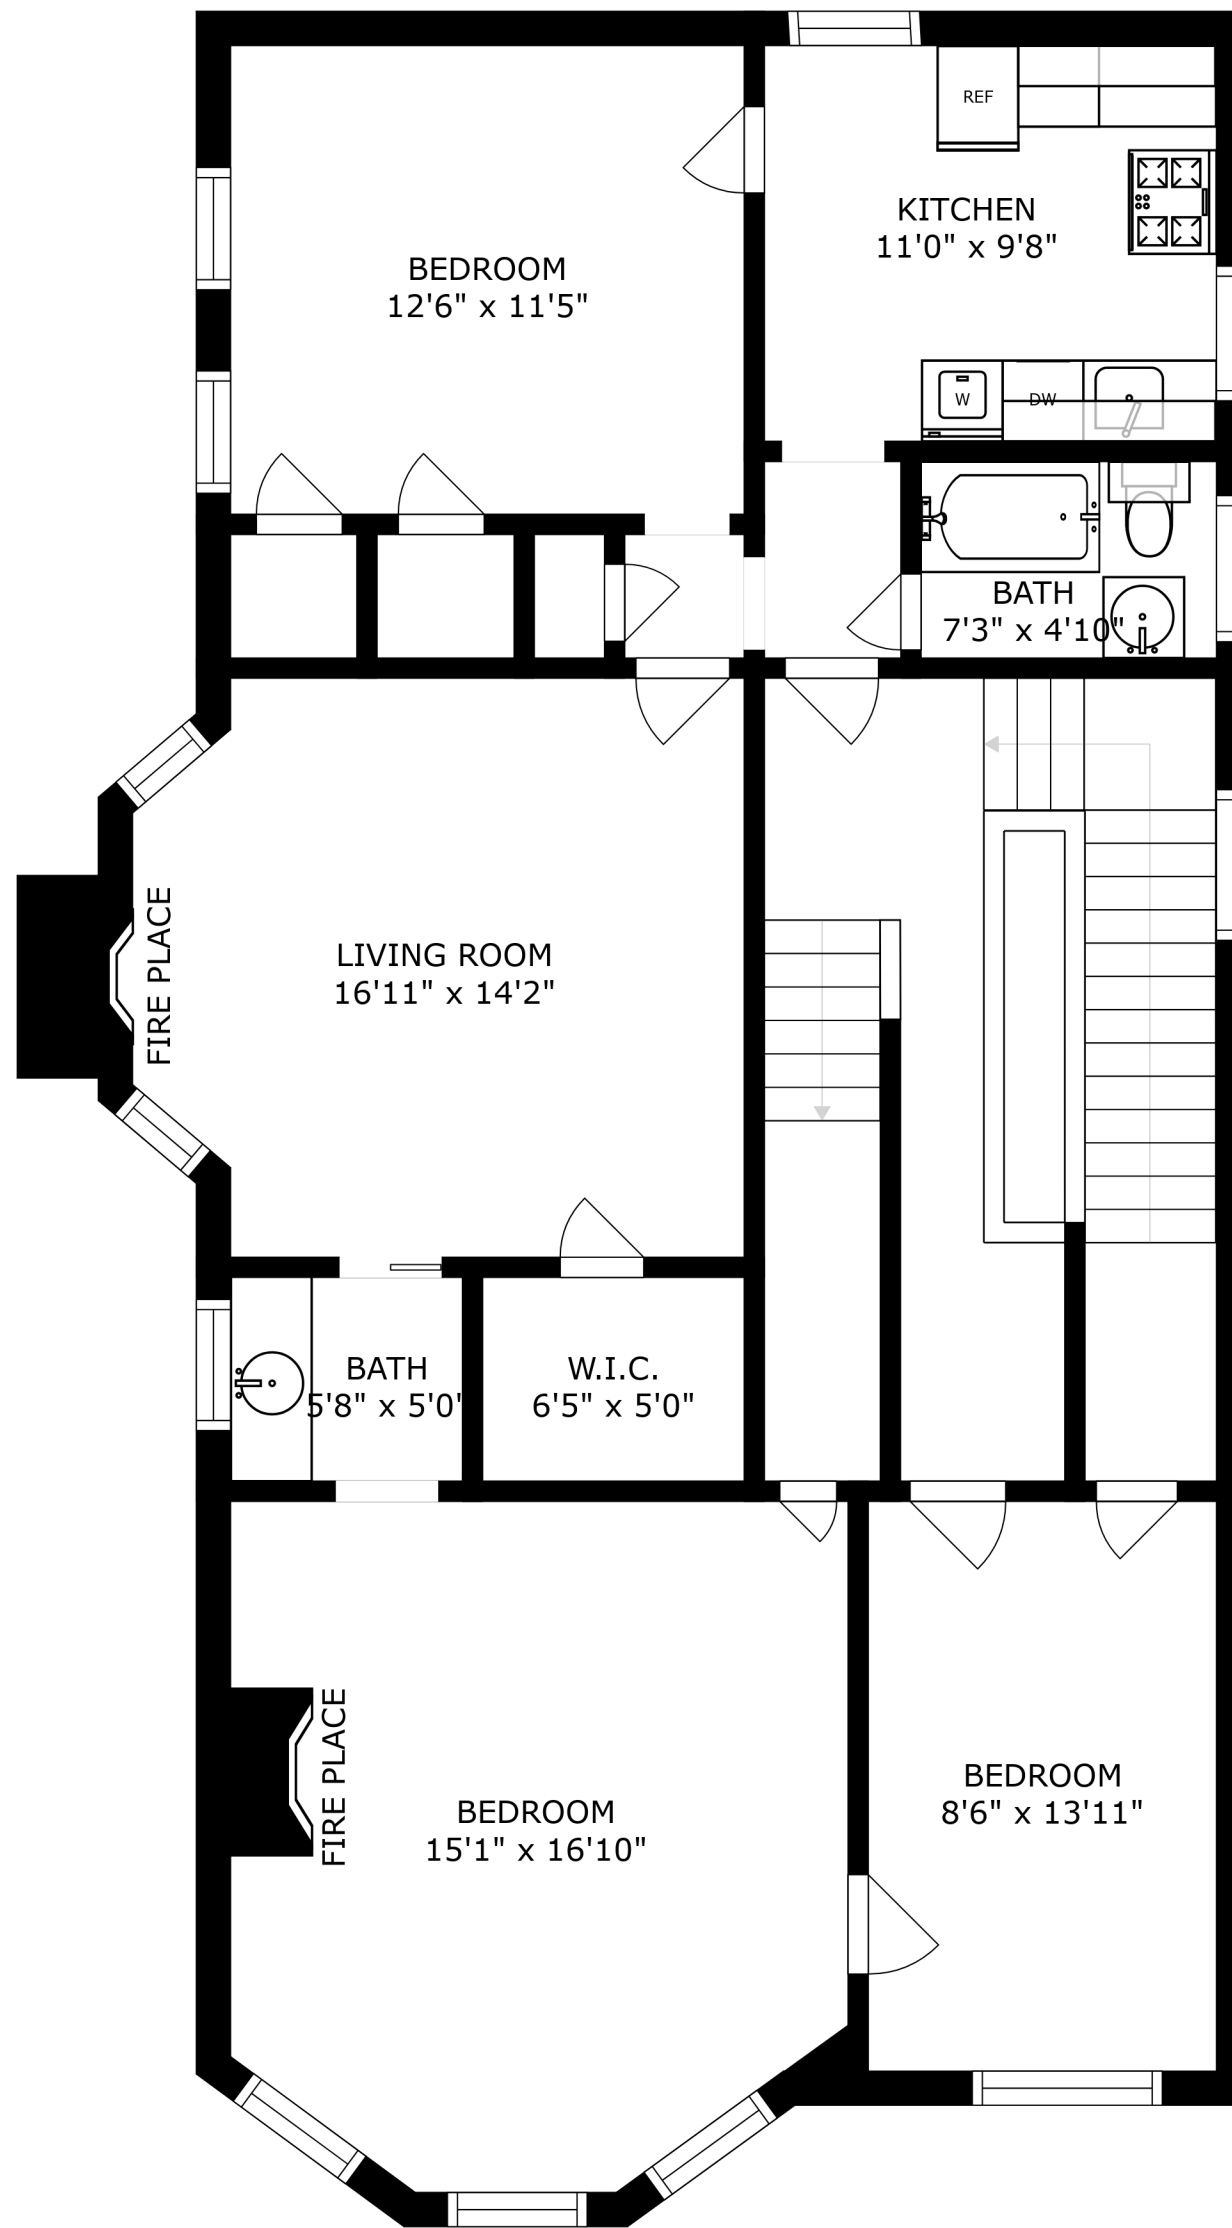

SIZES AND DIMENSIONS ARE APPROXIMATE, ACTUAL MAY VARY.

ATTIC  
18'8" x 46'11"

SIZES AND DIMENSIONS ARE APPROXIMATE, ACTUAL MAY VARY.

SIZES AND DIMENSIONS ARE APPROXIMATE, ACTUAL MAY VARY.

SIZES AND DIMENSIONS ARE APPROXIMATE, ACTUAL MAY VARY.

SIZES AND DIMENSIONS ARE APPROXIMATE, ACTUAL MAY VARY.

SIZES AND DIMENSIONS ARE APPROXIMATE, ACTUAL MAY VARY.