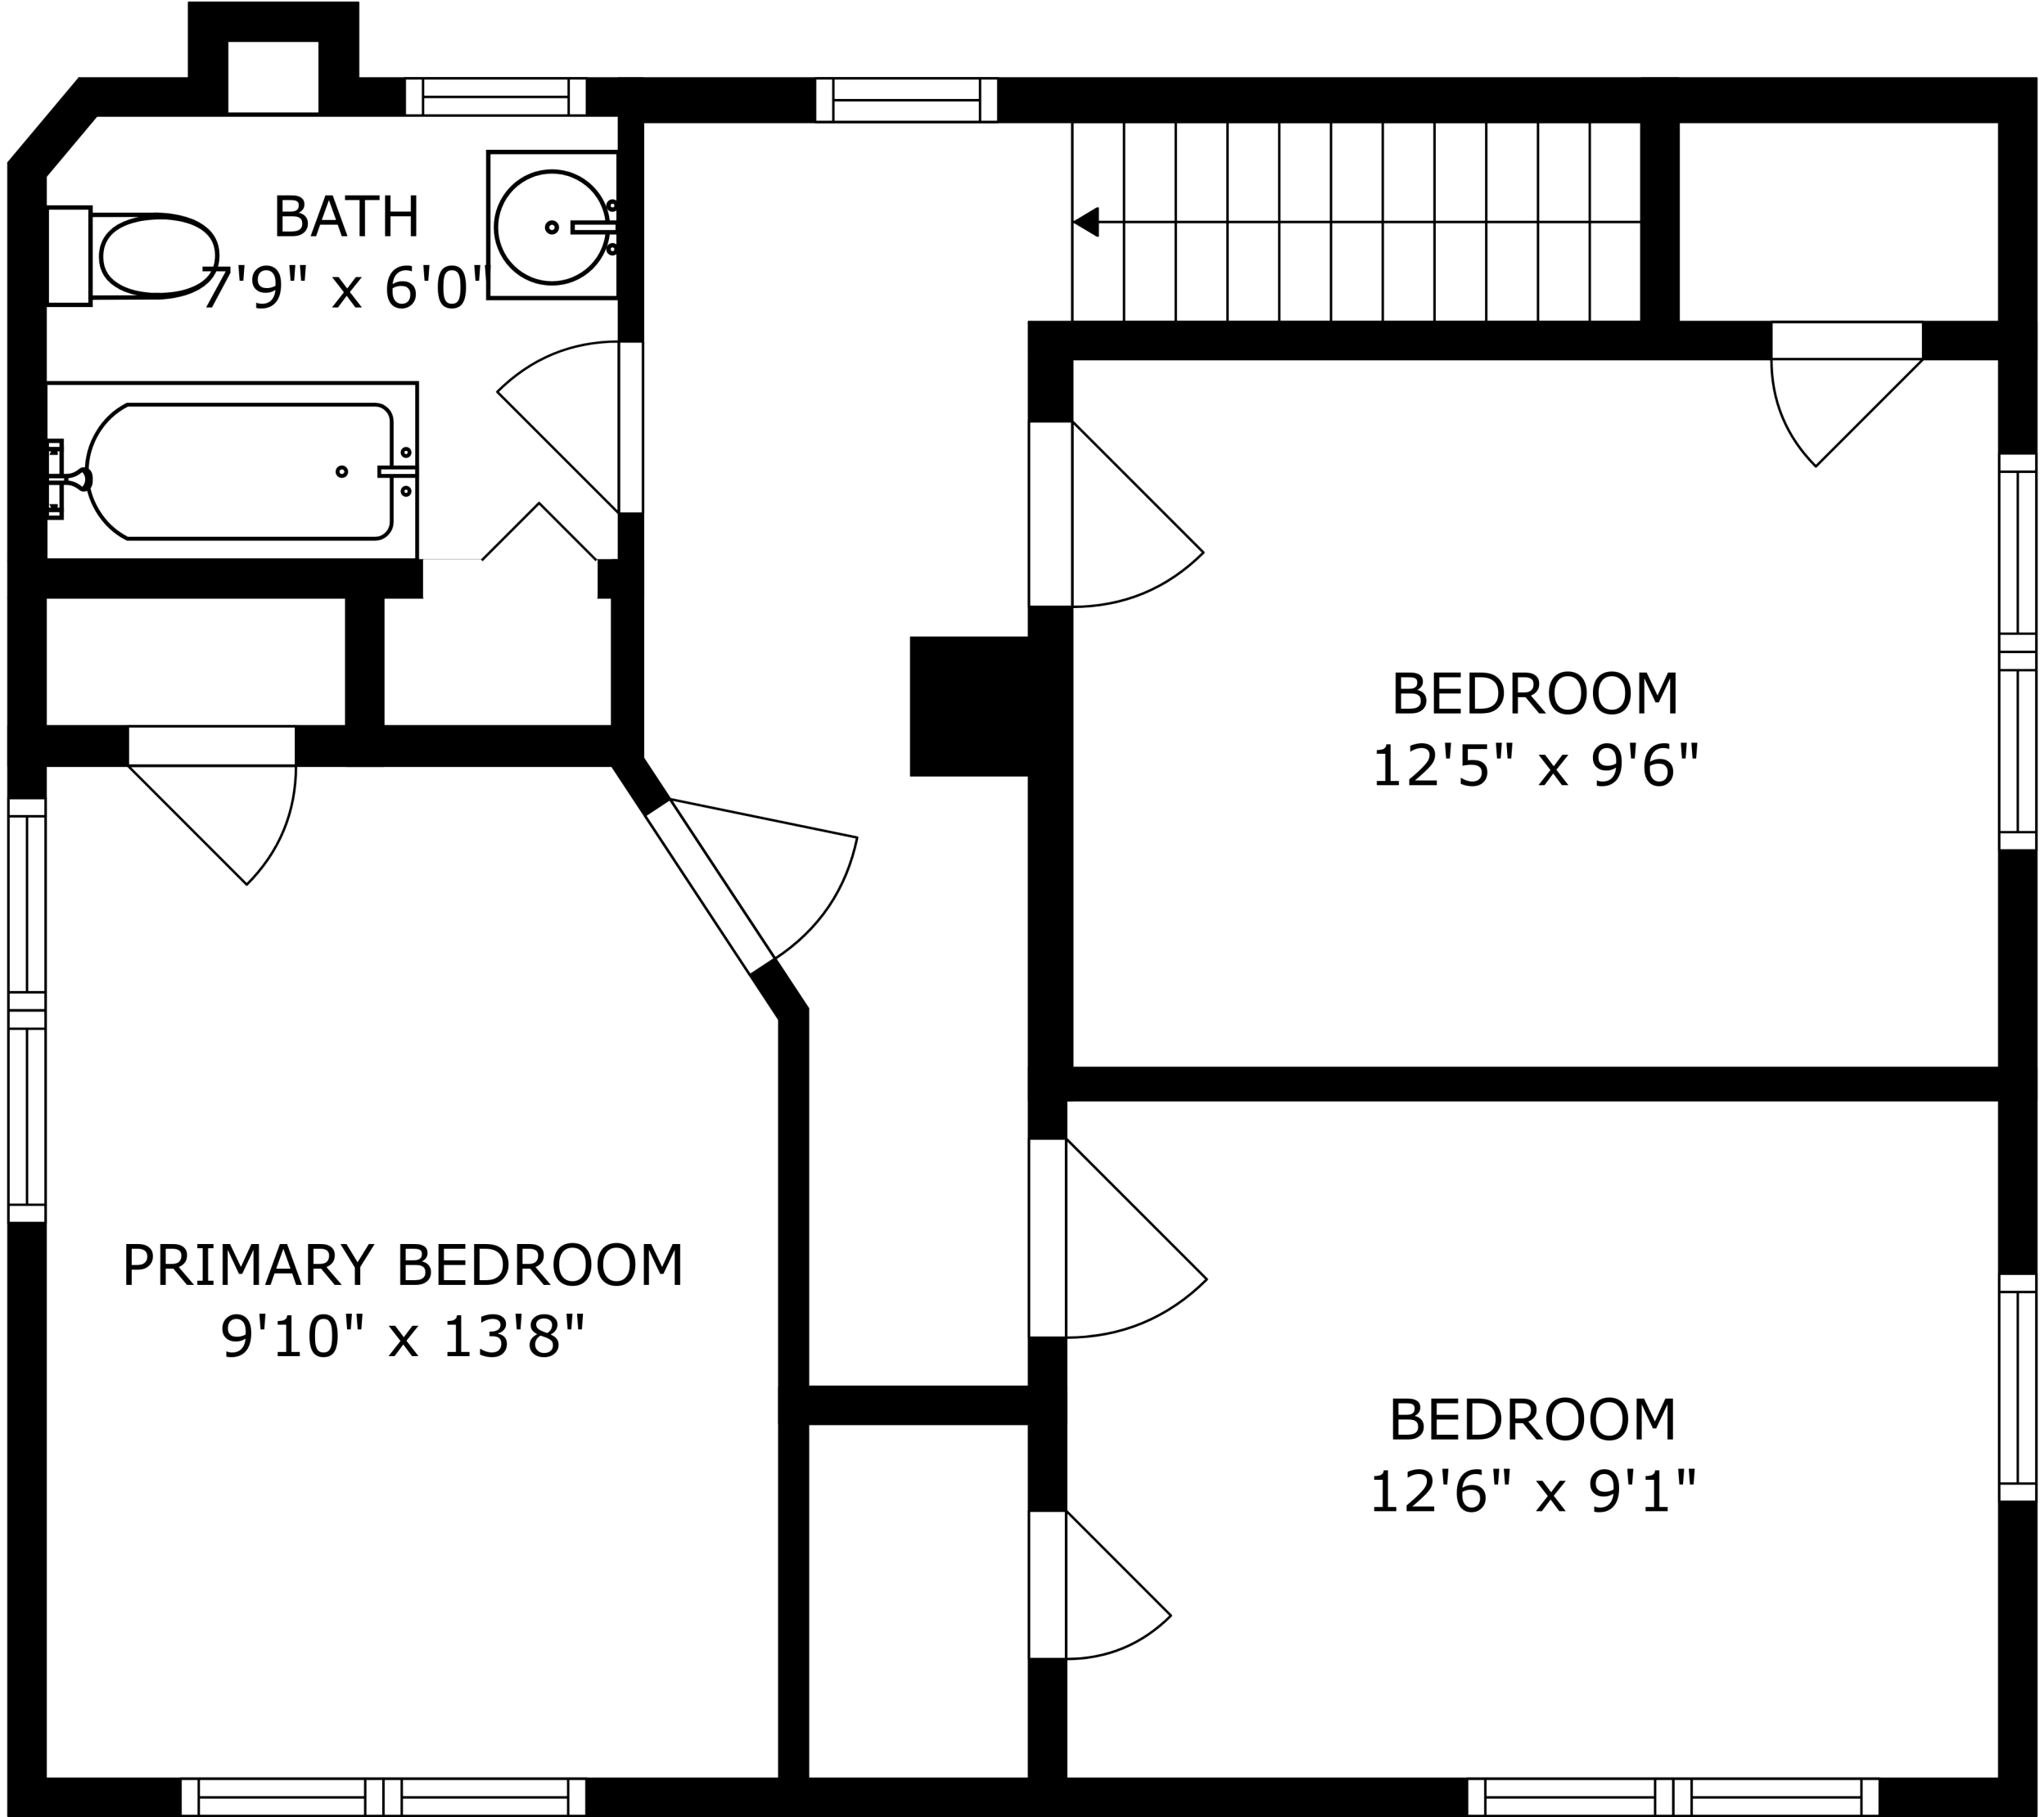

FLOOR 3

FLOOR 1

FLOOR 2

BATH
7'9" x 6'0"

PRIMARY BEDROOM
9'10" x 13'8"

BEDROOM
12'5" x 9'6"

BEDROOM
12'6" x 9'1"

BREAKFAST NOOK
9'2" x 5'4"

KITCHEN
13'3" x 9'4"

DINING ROOM
13'3" x 13'4"

LIVING ROOM
12'7" x 19'3"

OFFICE
13'3" x 7'6"

DW

REF