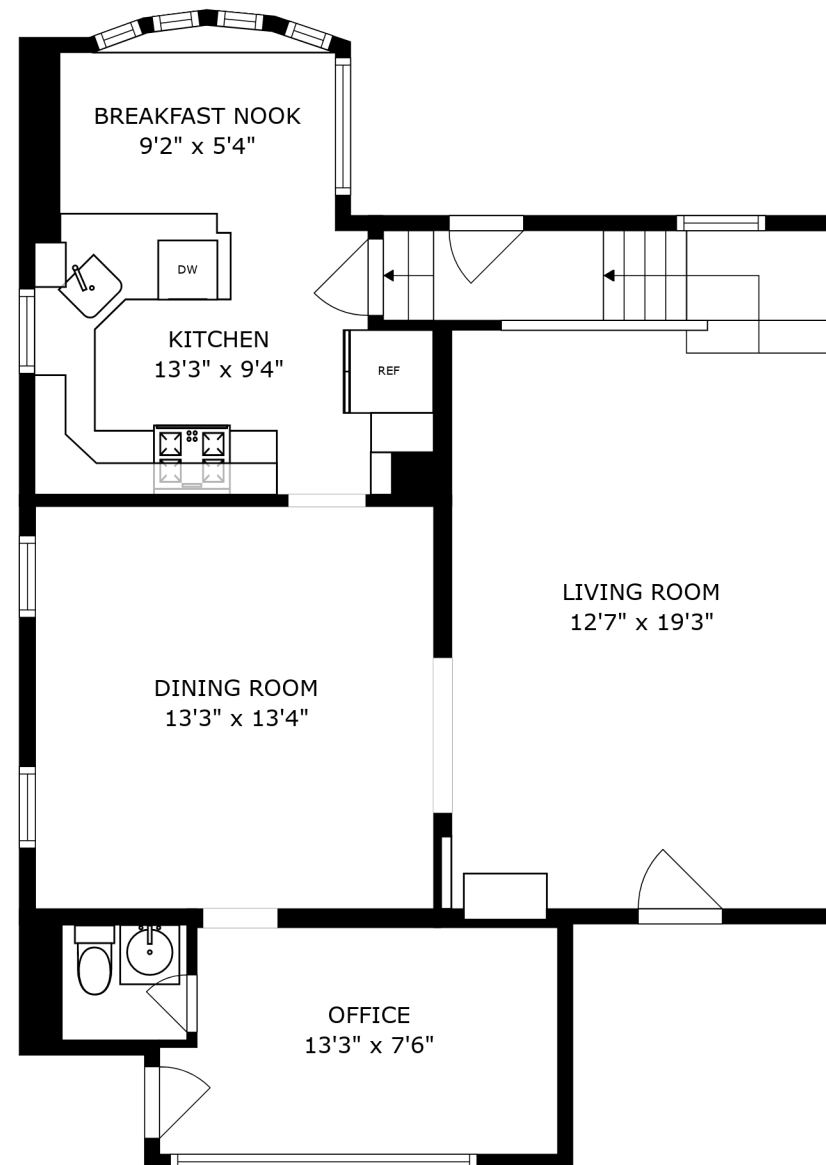

FLOOR 3

FLOOR 1

FLOOR 2

BATH
7'9" x 6'0"

PRIMARY BEDROOM
9'10" x 13'8"

BEDROOM
12'5" x 9'6"

BEDROOM
12'6" x 9'1"

BREAKFAST NOOK
9'2" x 5'4"

KITCHEN
13'3" x 9'4"

DINING ROOM
13'3" x 13'4"

LIVING ROOM
12'7" x 19'3"

OFFICE
13'3" x 7'6"

DW

REF