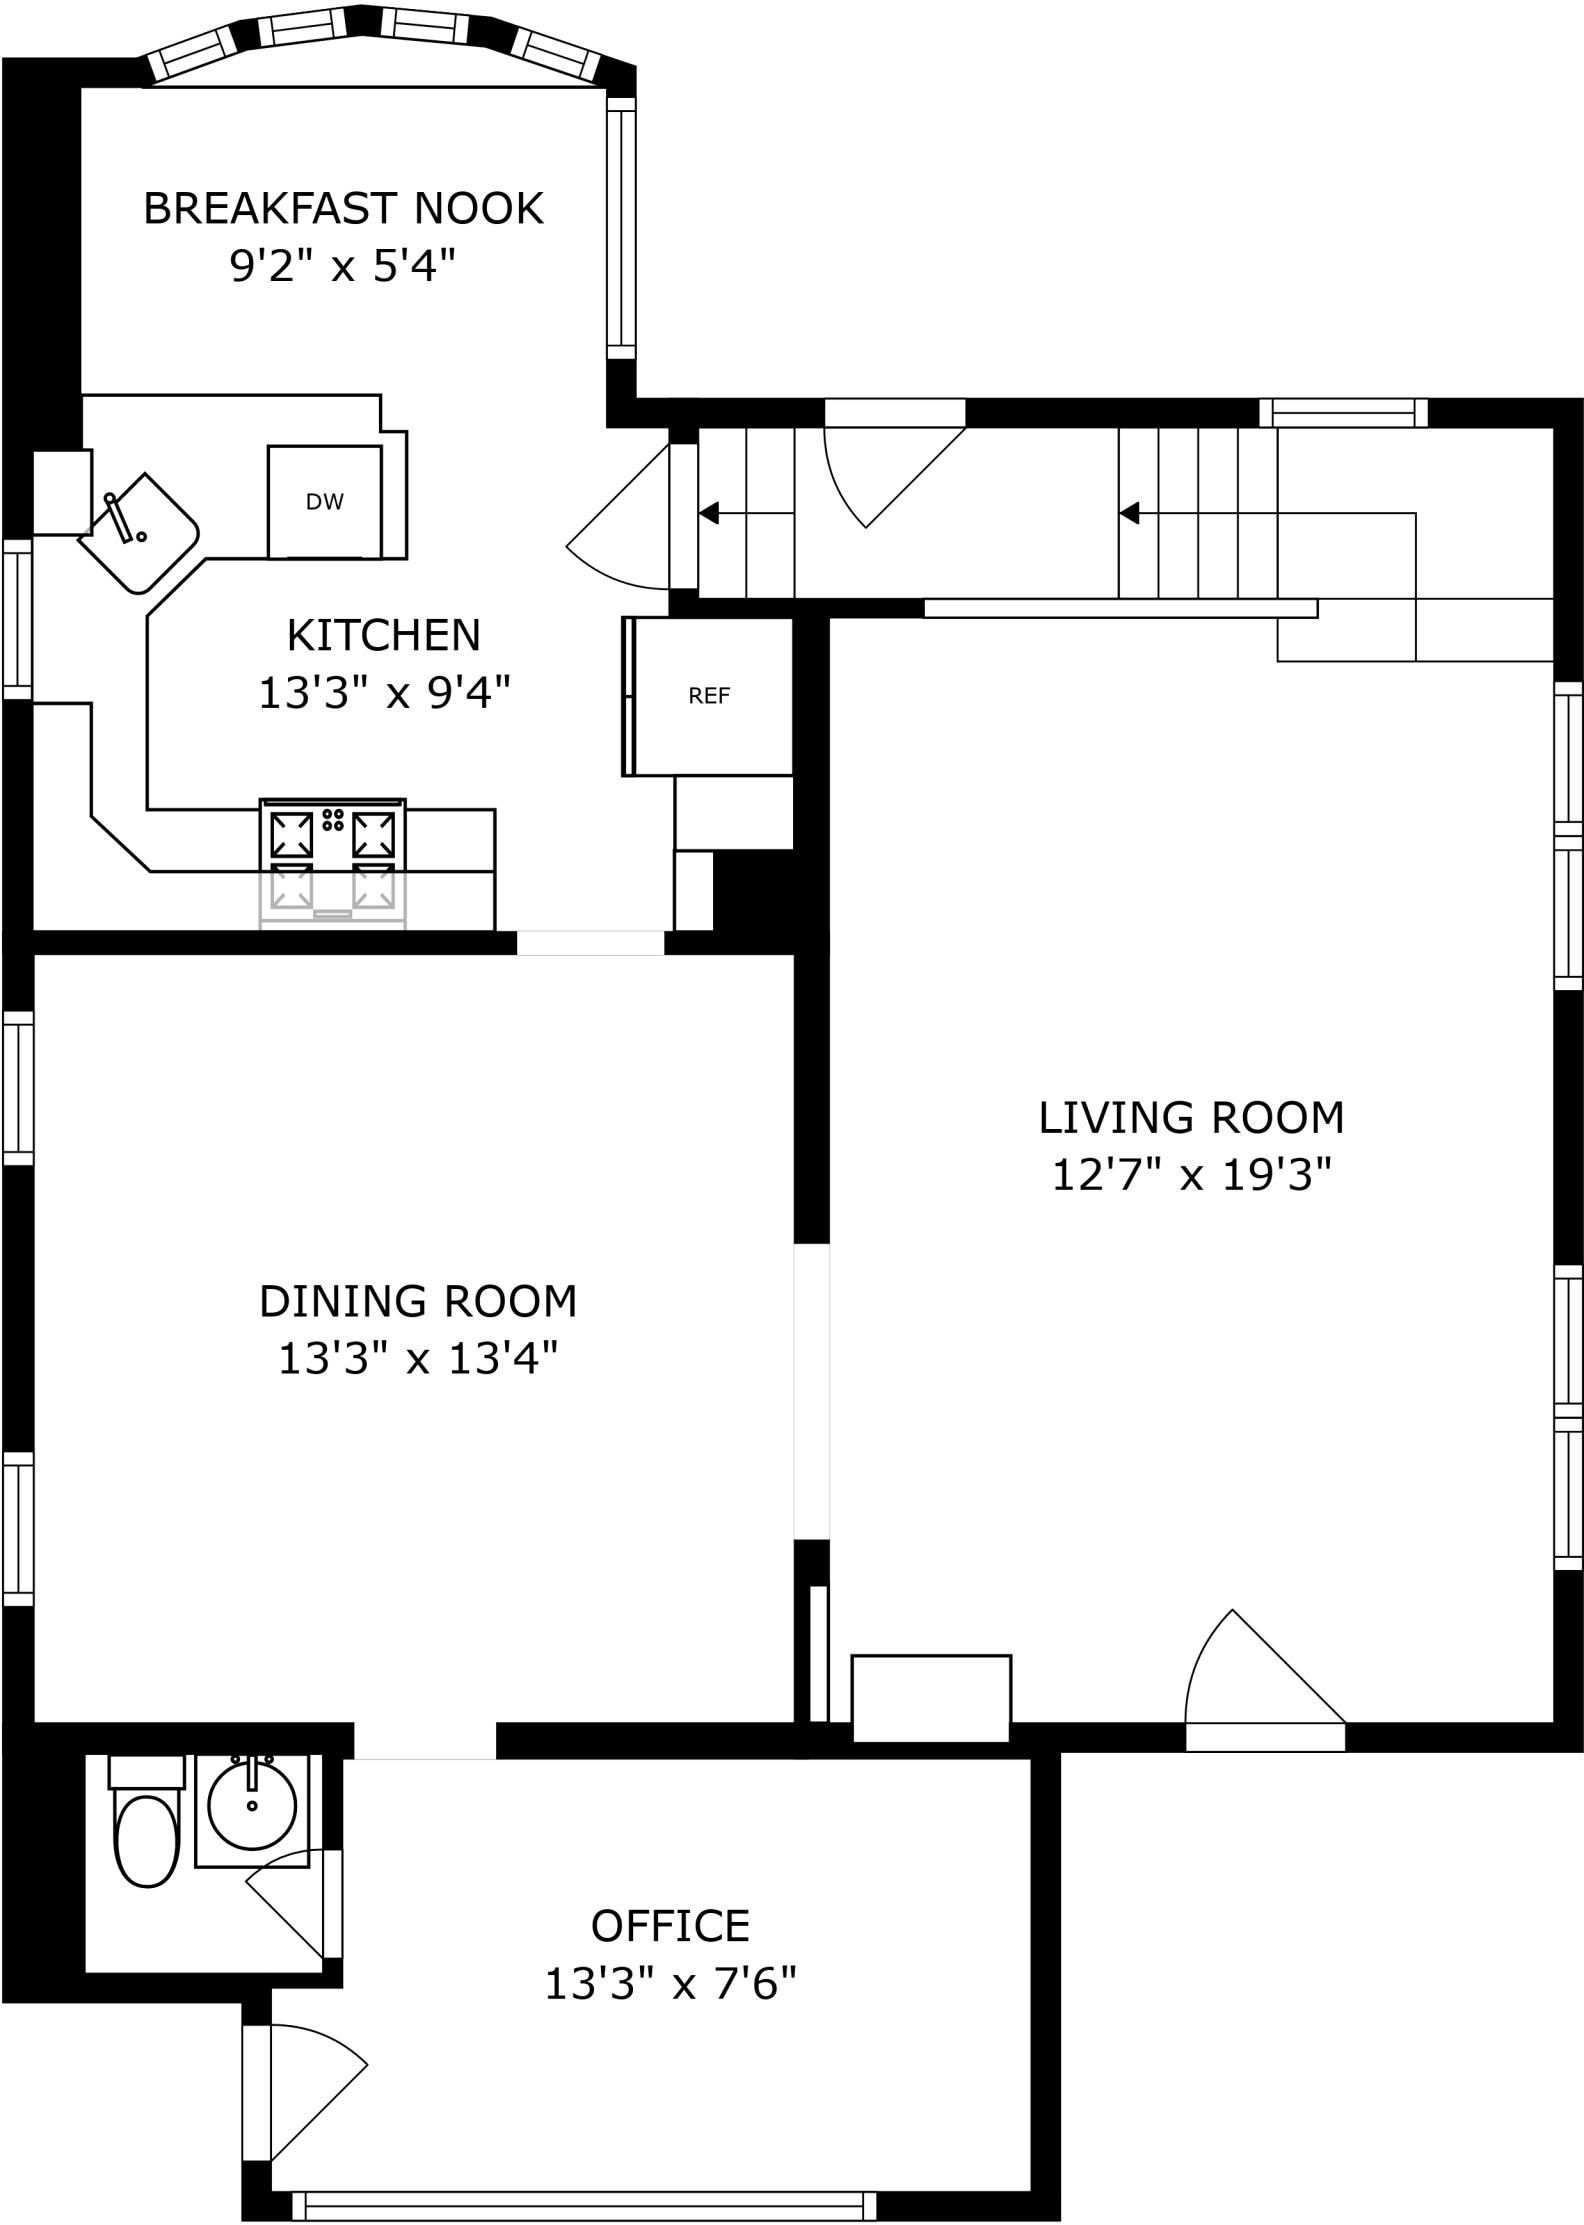

FLOOR 3

FLOOR 1

FLOOR 2

BATH
7'9" x 6'0"

PRIMARY BEDROOM
9'10" x 13'8"

BEDROOM
12'5" x 9'6"

BEDROOM
12'6" x 9'1"

BREAKFAST NOOK
9'2" x 5'4"

KITCHEN
13'3" x 9'4"

DINING ROOM
13'3" x 13'4"

LIVING ROOM
12'7" x 19'3"

OFFICE
13'3" x 7'6"

DW

REF