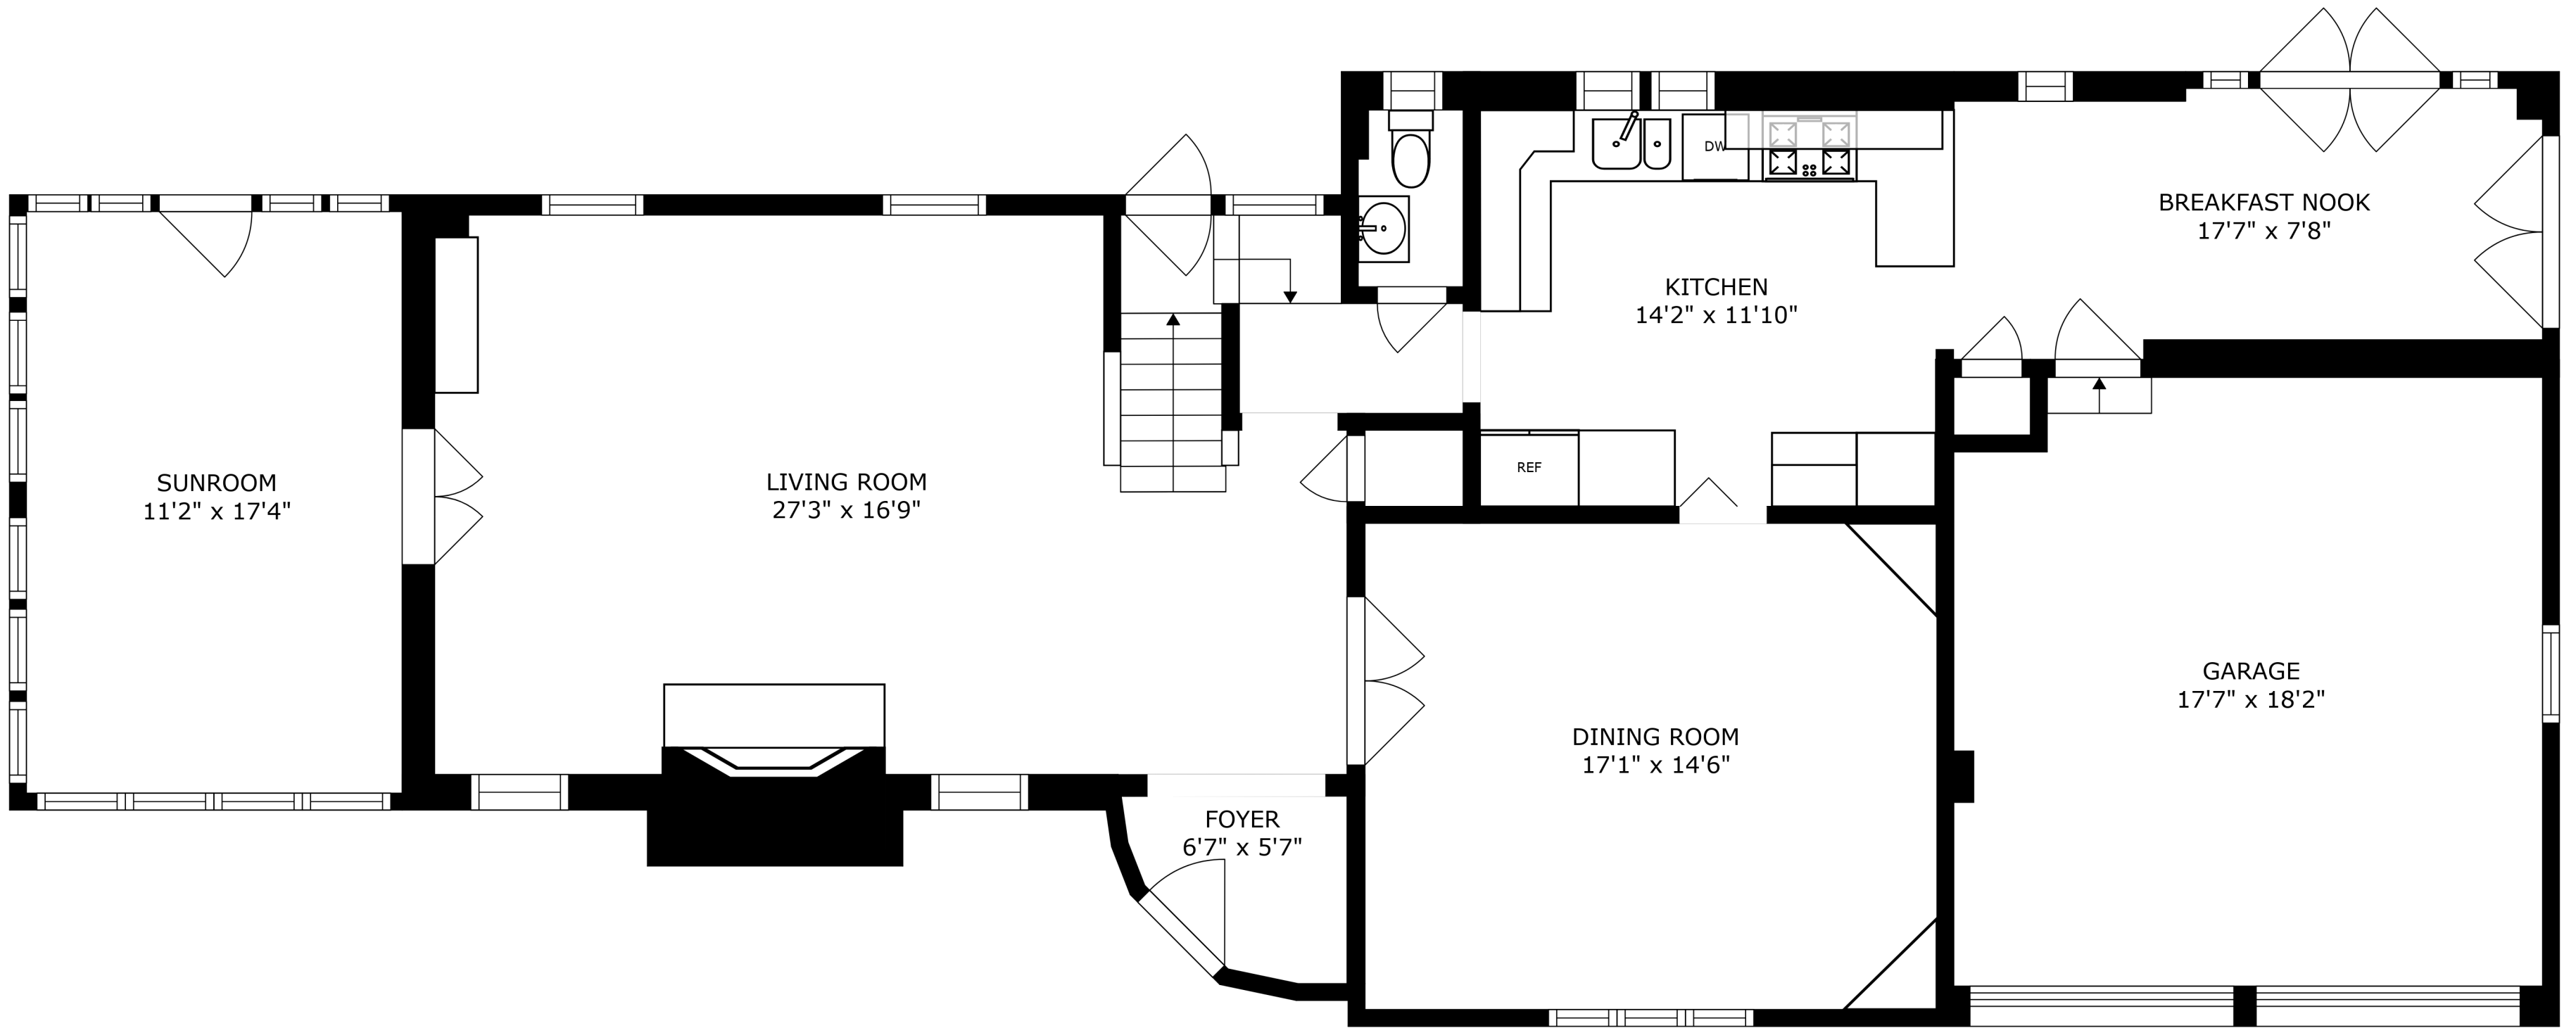

PRIMARY BEDROOM
16'10" x 17'6"

BATH
5'7" x 7'9"

FAMILY ROOM
17'1" x 14'2"

SUNROOM
17'5" x 7'11"

BEDROOM
14'9" x 11'10"

BATH
6'6" x 8'1"

BEDROOM
17'1" x 12'7"

BATH
7'5" x 6'8"

BASEMENT
19'10" x 16'6"

RECREATION ROOM
16'6" x 26'1"

STORAGE
6'10" x 5'8"