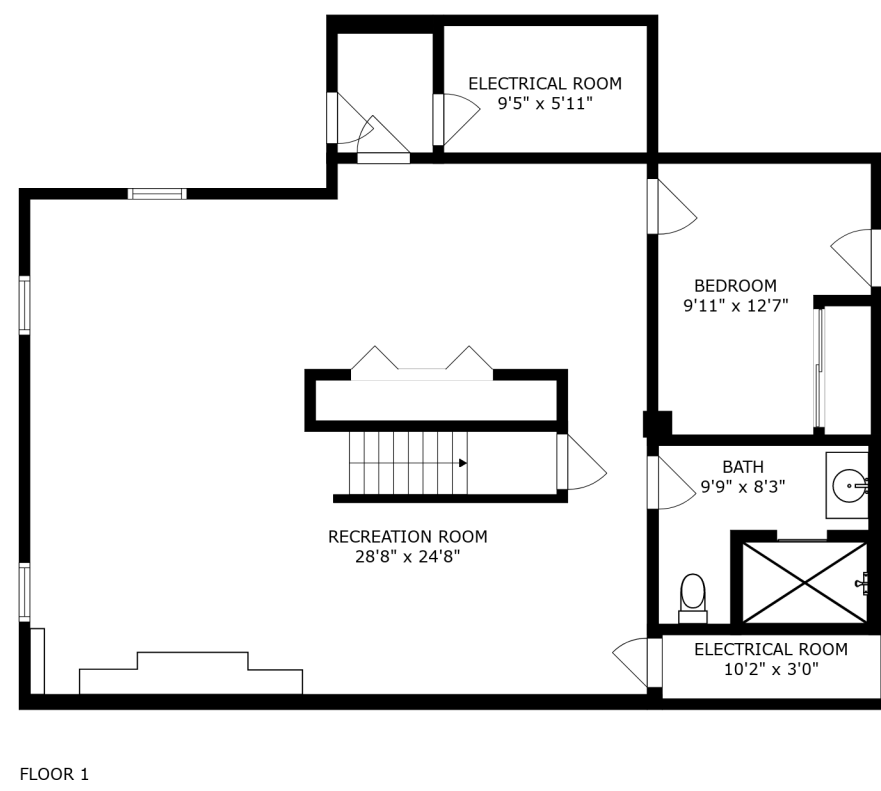

PATIO  
41'3" x 26'10"

PATIO  
41'3" x 26'10"

LIVING ROOM  
13'11" x 24'7"

FAMILY ROOM  
15'0" x 18'9"

BREAKFAST NOOK  
10'8" x 13'8"

KITCHEN  
12'3" x 11'9"

BATH  
8'3" x 2'10"

ENTRY  
8'9" x 3'0"

LAUNDRY  
8'3" x 5'0"

FOYER  
12'0" x 9'7"

DINING ROOM  
13'7" x 14'4"

GARAGE  
20'6" x 20'0"

PORCH  
26'0" x 5'9"