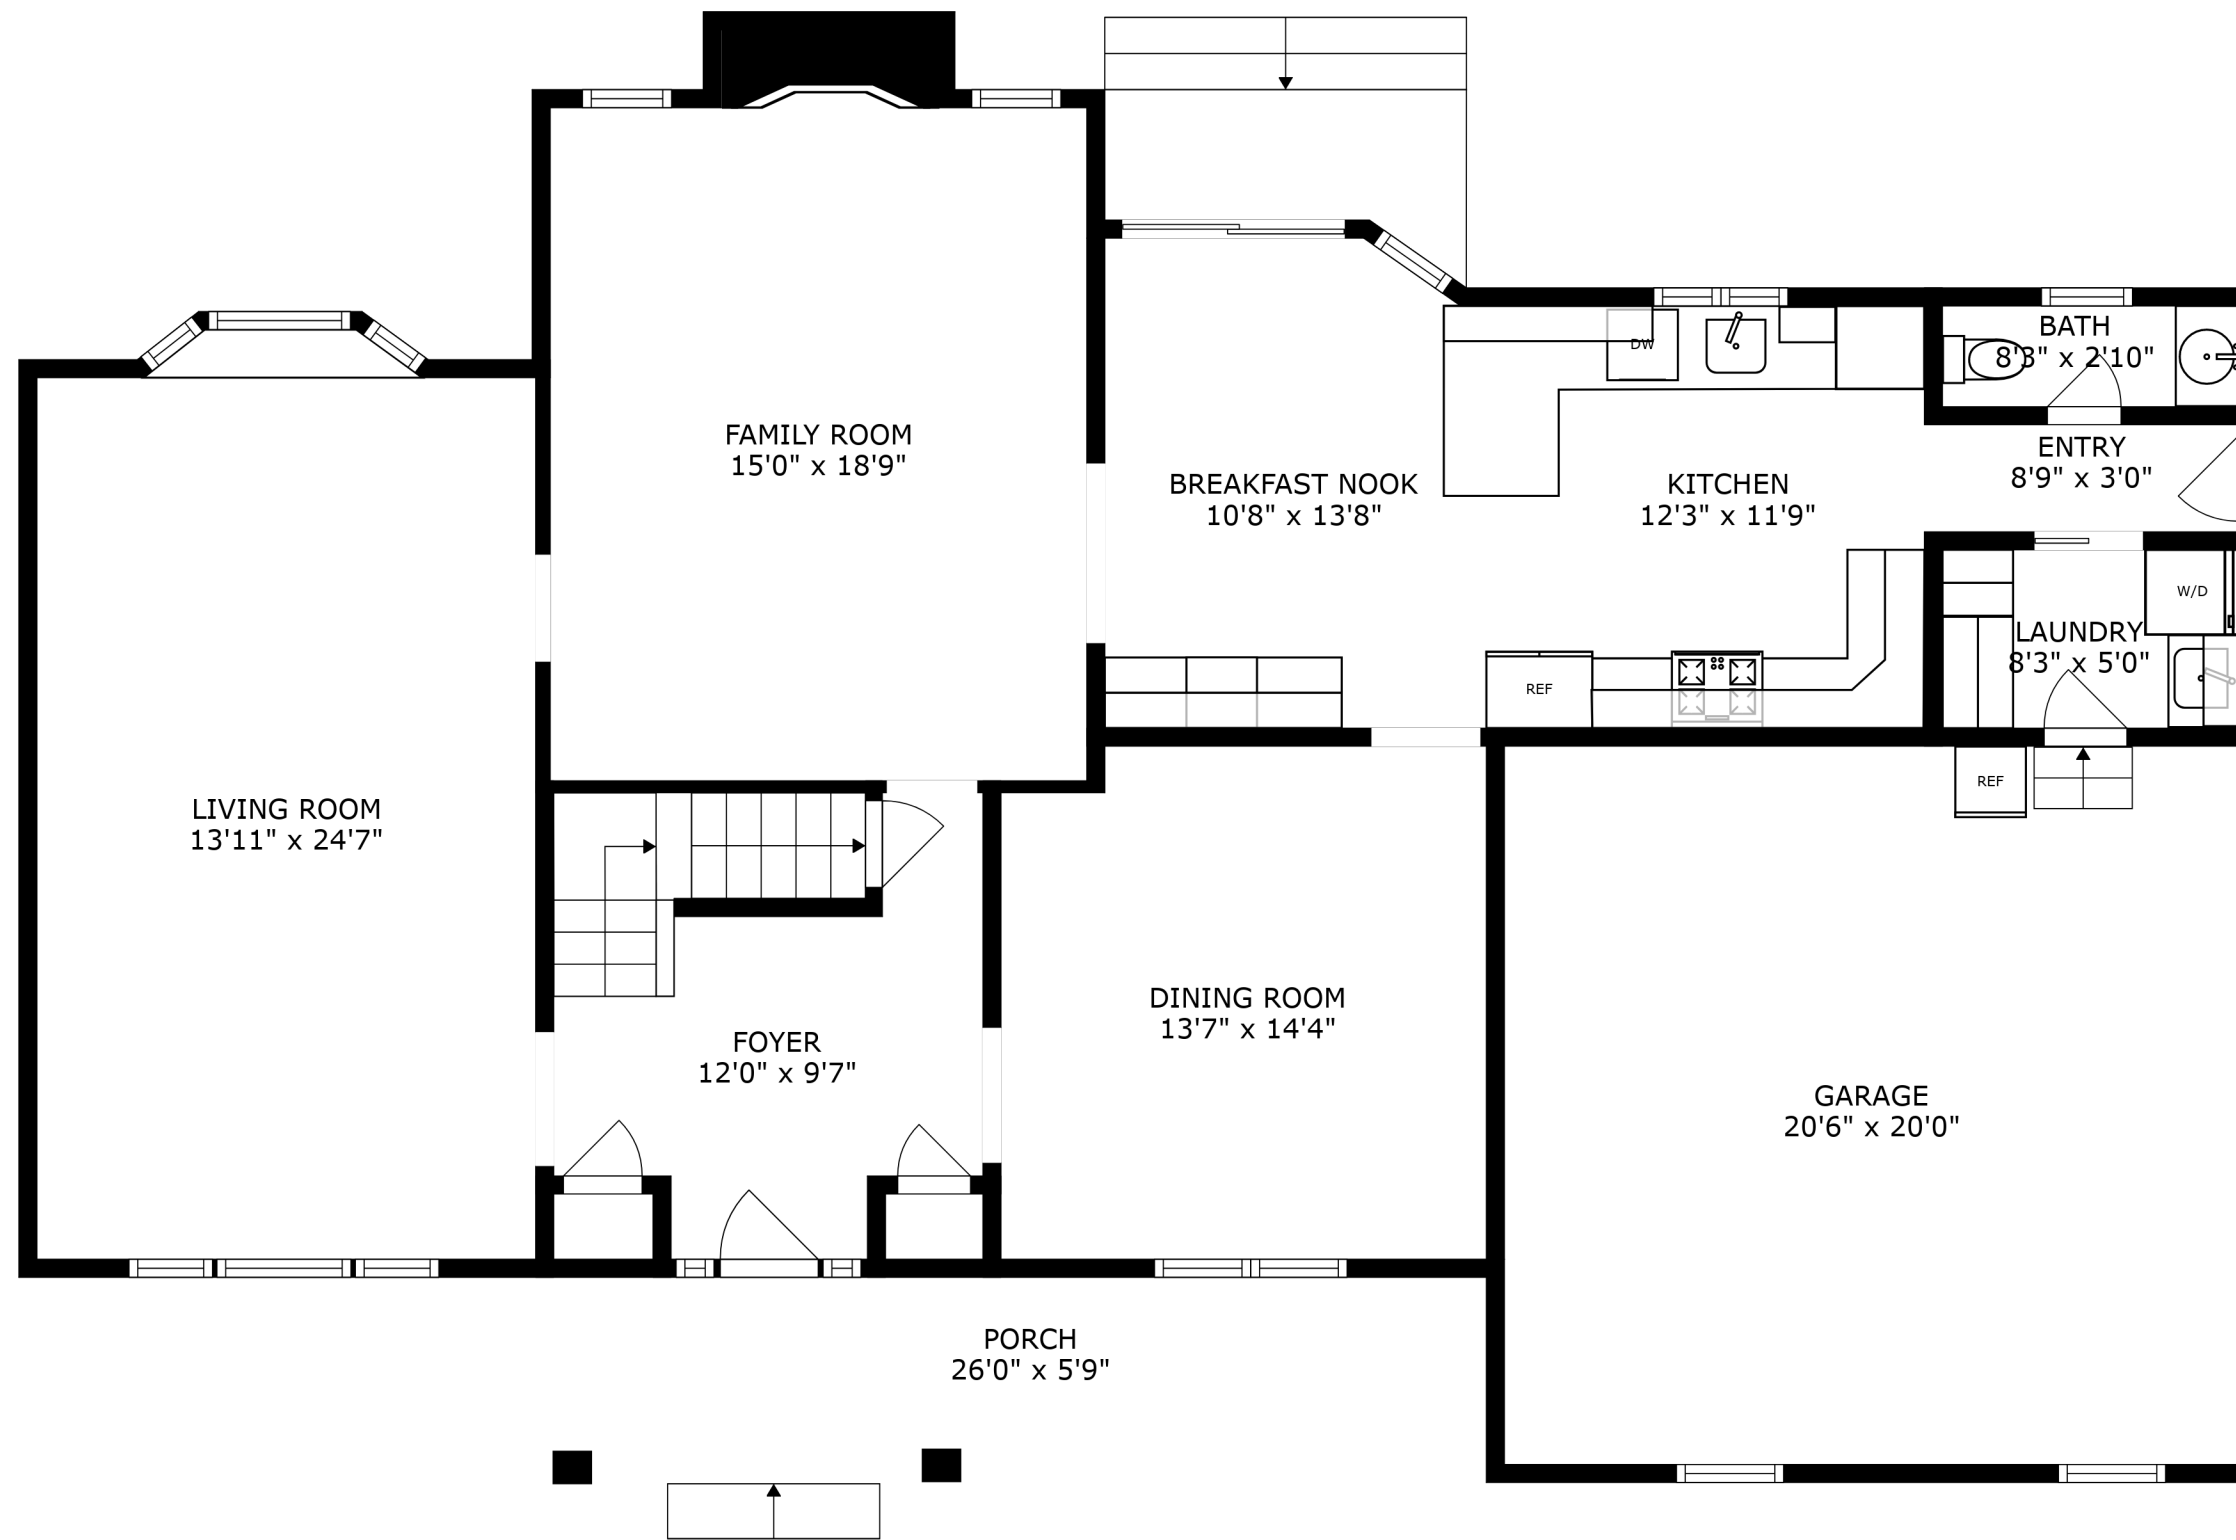

PATIO  
41'3" x 26'10"

PATIO  
41'3" x 26'10"

LIVING ROOM  
13'11" x 24'7"

FAMILY ROOM  
15'0" x 18'9"

BREAKFAST NOOK  
10'8" x 13'8"

KITCHEN  
12'3" x 11'9"

BATH  
8'3" x 2'10"

ENTRY  
8'9" x 3'0"

LAUNDRY  
8'3" x 5'0"

FOYER  
12'0" x 9'7"

DINING ROOM  
13'7" x 14'4"

GARAGE  
20'6" x 20'0"

PORCH  
26'0" x 5'9"