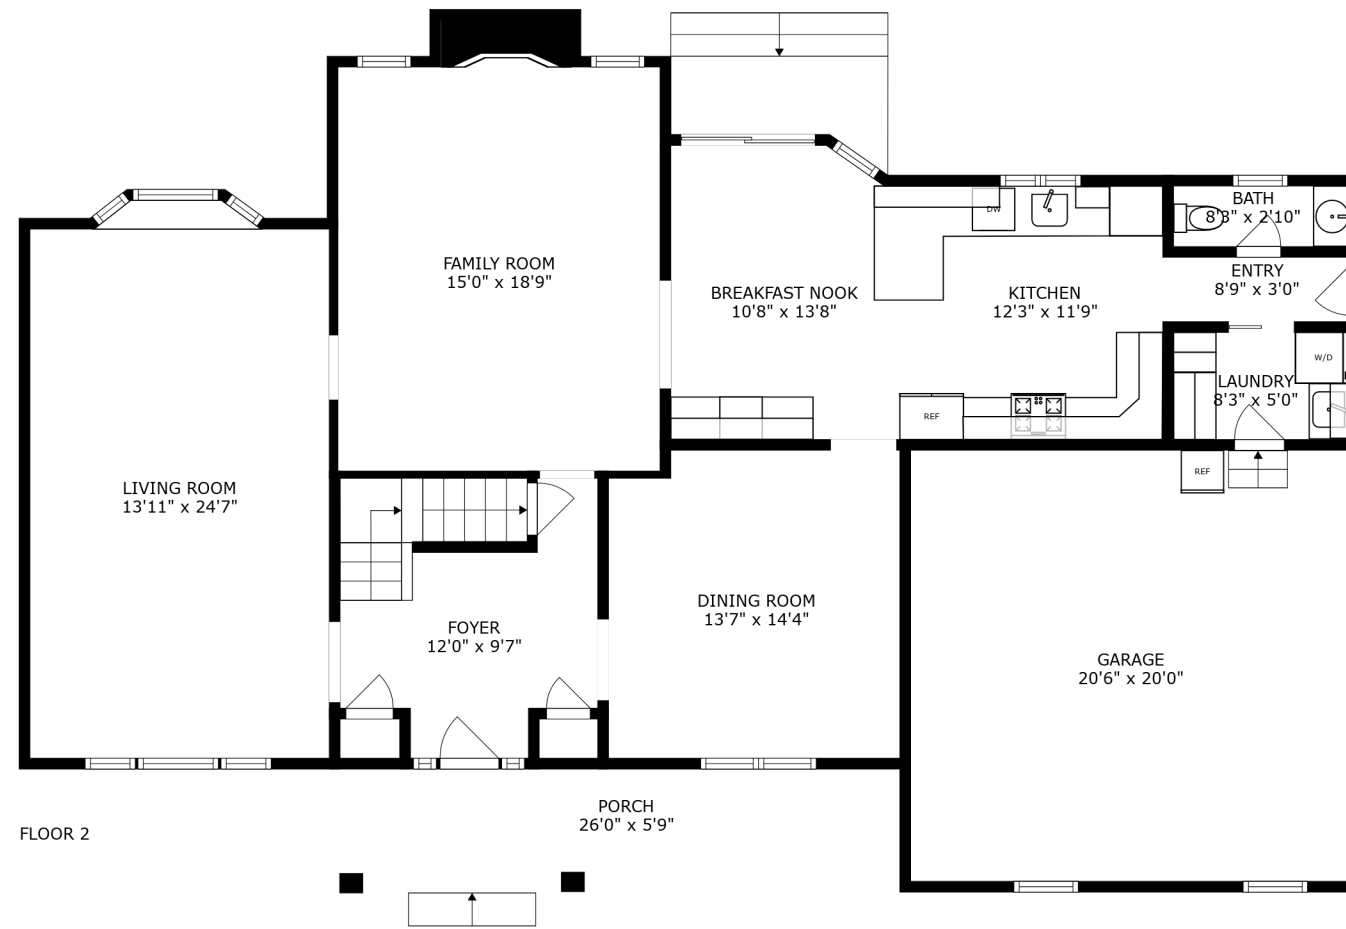

PATIO  
41'3" x 26'10"

PATIO  
41'3" x 26'10"

LIVING ROOM  
13'11" x 24'7"

FAMILY ROOM  
15'0" x 18'9"

BREAKFAST NOOK  
10'8" x 13'8"

KITCHEN  
12'3" x 11'9"

BATH  
8'3" x 2'10"

ENTRY  
8'9" x 3'0"

LAUNDRY  
8'3" x 5'0"

FOYER  
12'0" x 9'7"

DINING ROOM  
13'7" x 14'4"

GARAGE  
20'6" x 20'0"

PORCH  
26'0" x 5'9"