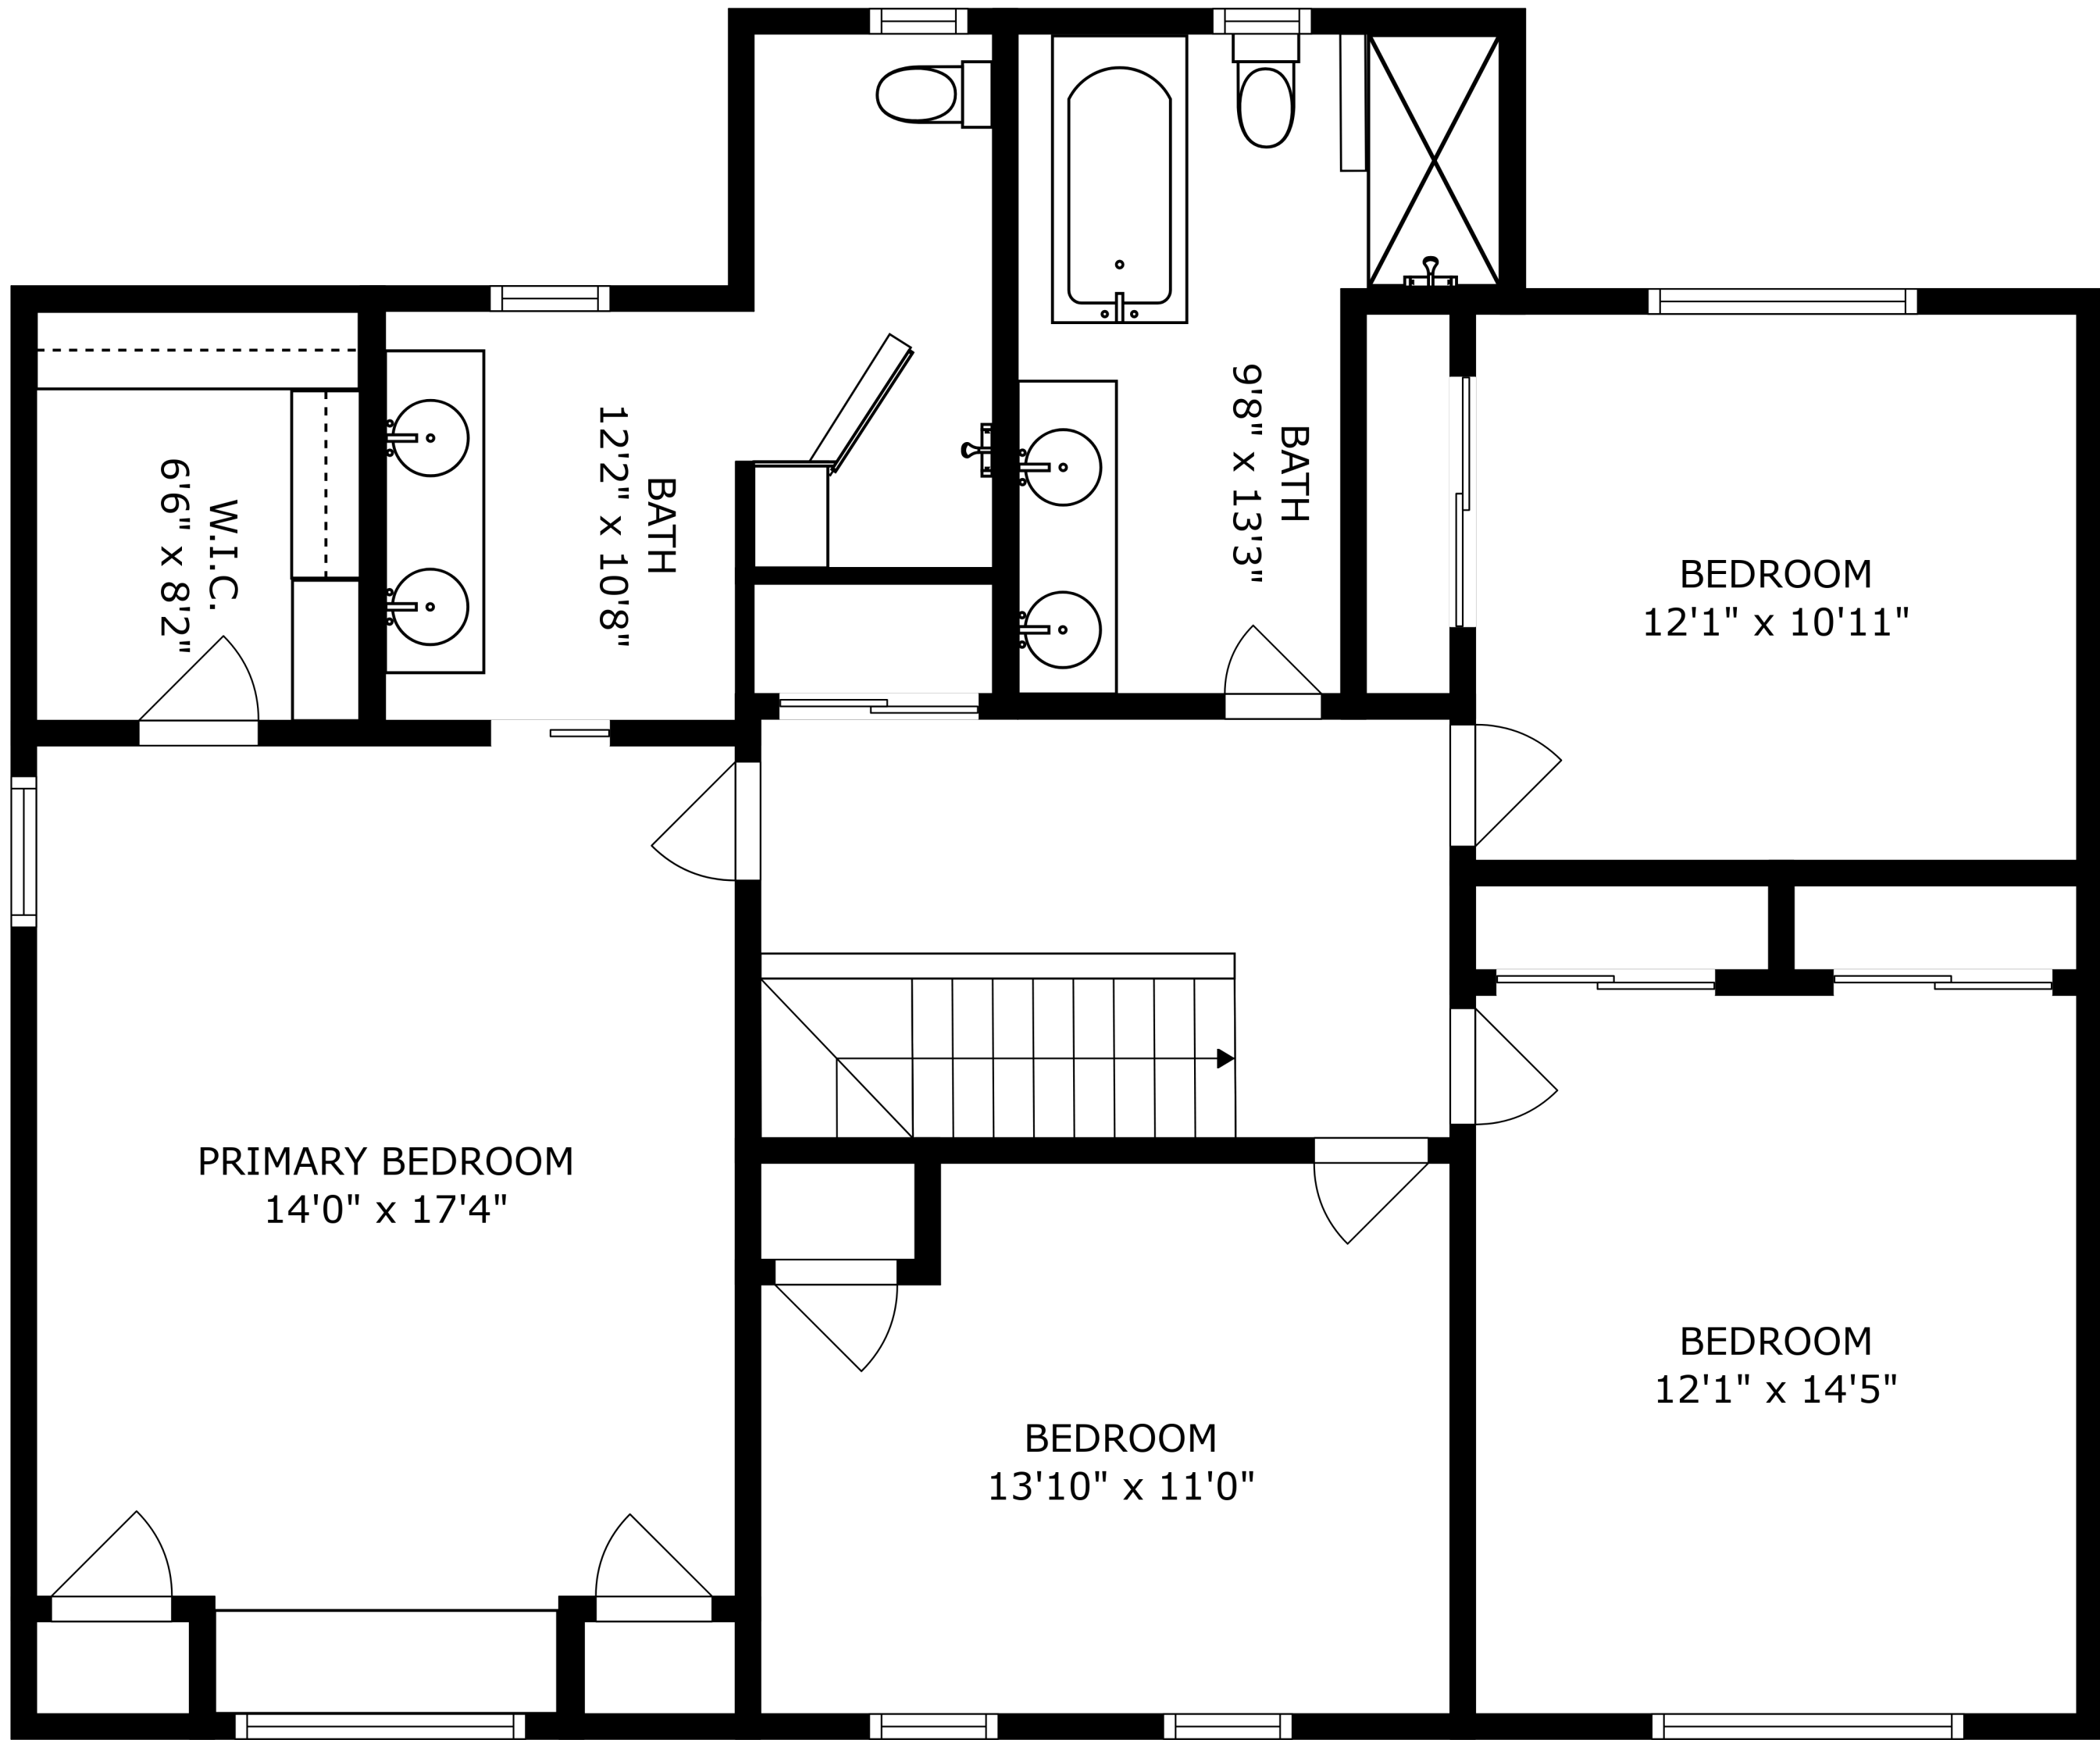

PATIO  
41'3" x 26'10"

PATIO  
41'3" x 26'10"

LIVING ROOM  
13'11" x 24'7"

FAMILY ROOM  
15'0" x 18'9"

BREAKFAST NOOK  
10'8" x 13'8"

KITCHEN  
12'3" x 11'9"

BATH  
8'3" x 2'10"

ENTRY  
8'9" x 3'0"

LAUNDRY  
8'3" x 5'0"

FOYER  
12'0" x 9'7"

DINING ROOM  
13'7" x 14'4"

GARAGE  
20'6" x 20'0"

PORCH  
26'0" x 5'9"