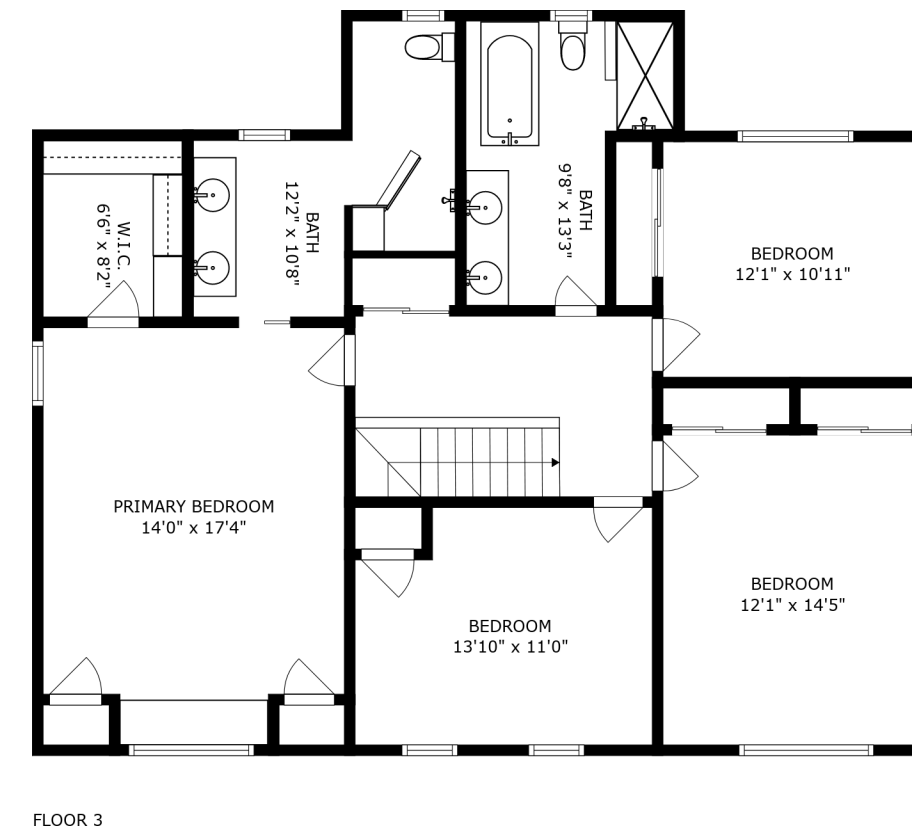

PATIO  
41'3" x 26'10"

PATIO  
41'3" x 26'10"

LIVING ROOM  
13'11" x 24'7"

FAMILY ROOM  
15'0" x 18'9"

BREAKFAST NOOK  
10'8" x 13'8"

KITCHEN  
12'3" x 11'9"

BATH  
8'3" x 2'10"

ENTRY  
8'9" x 3'0"

LAUNDRY  
8'3" x 5'0"

FOYER  
12'0" x 9'7"

DINING ROOM  
13'7" x 14'4"

GARAGE  
20'6" x 20'0"

PORCH  
26'0" x 5'9"