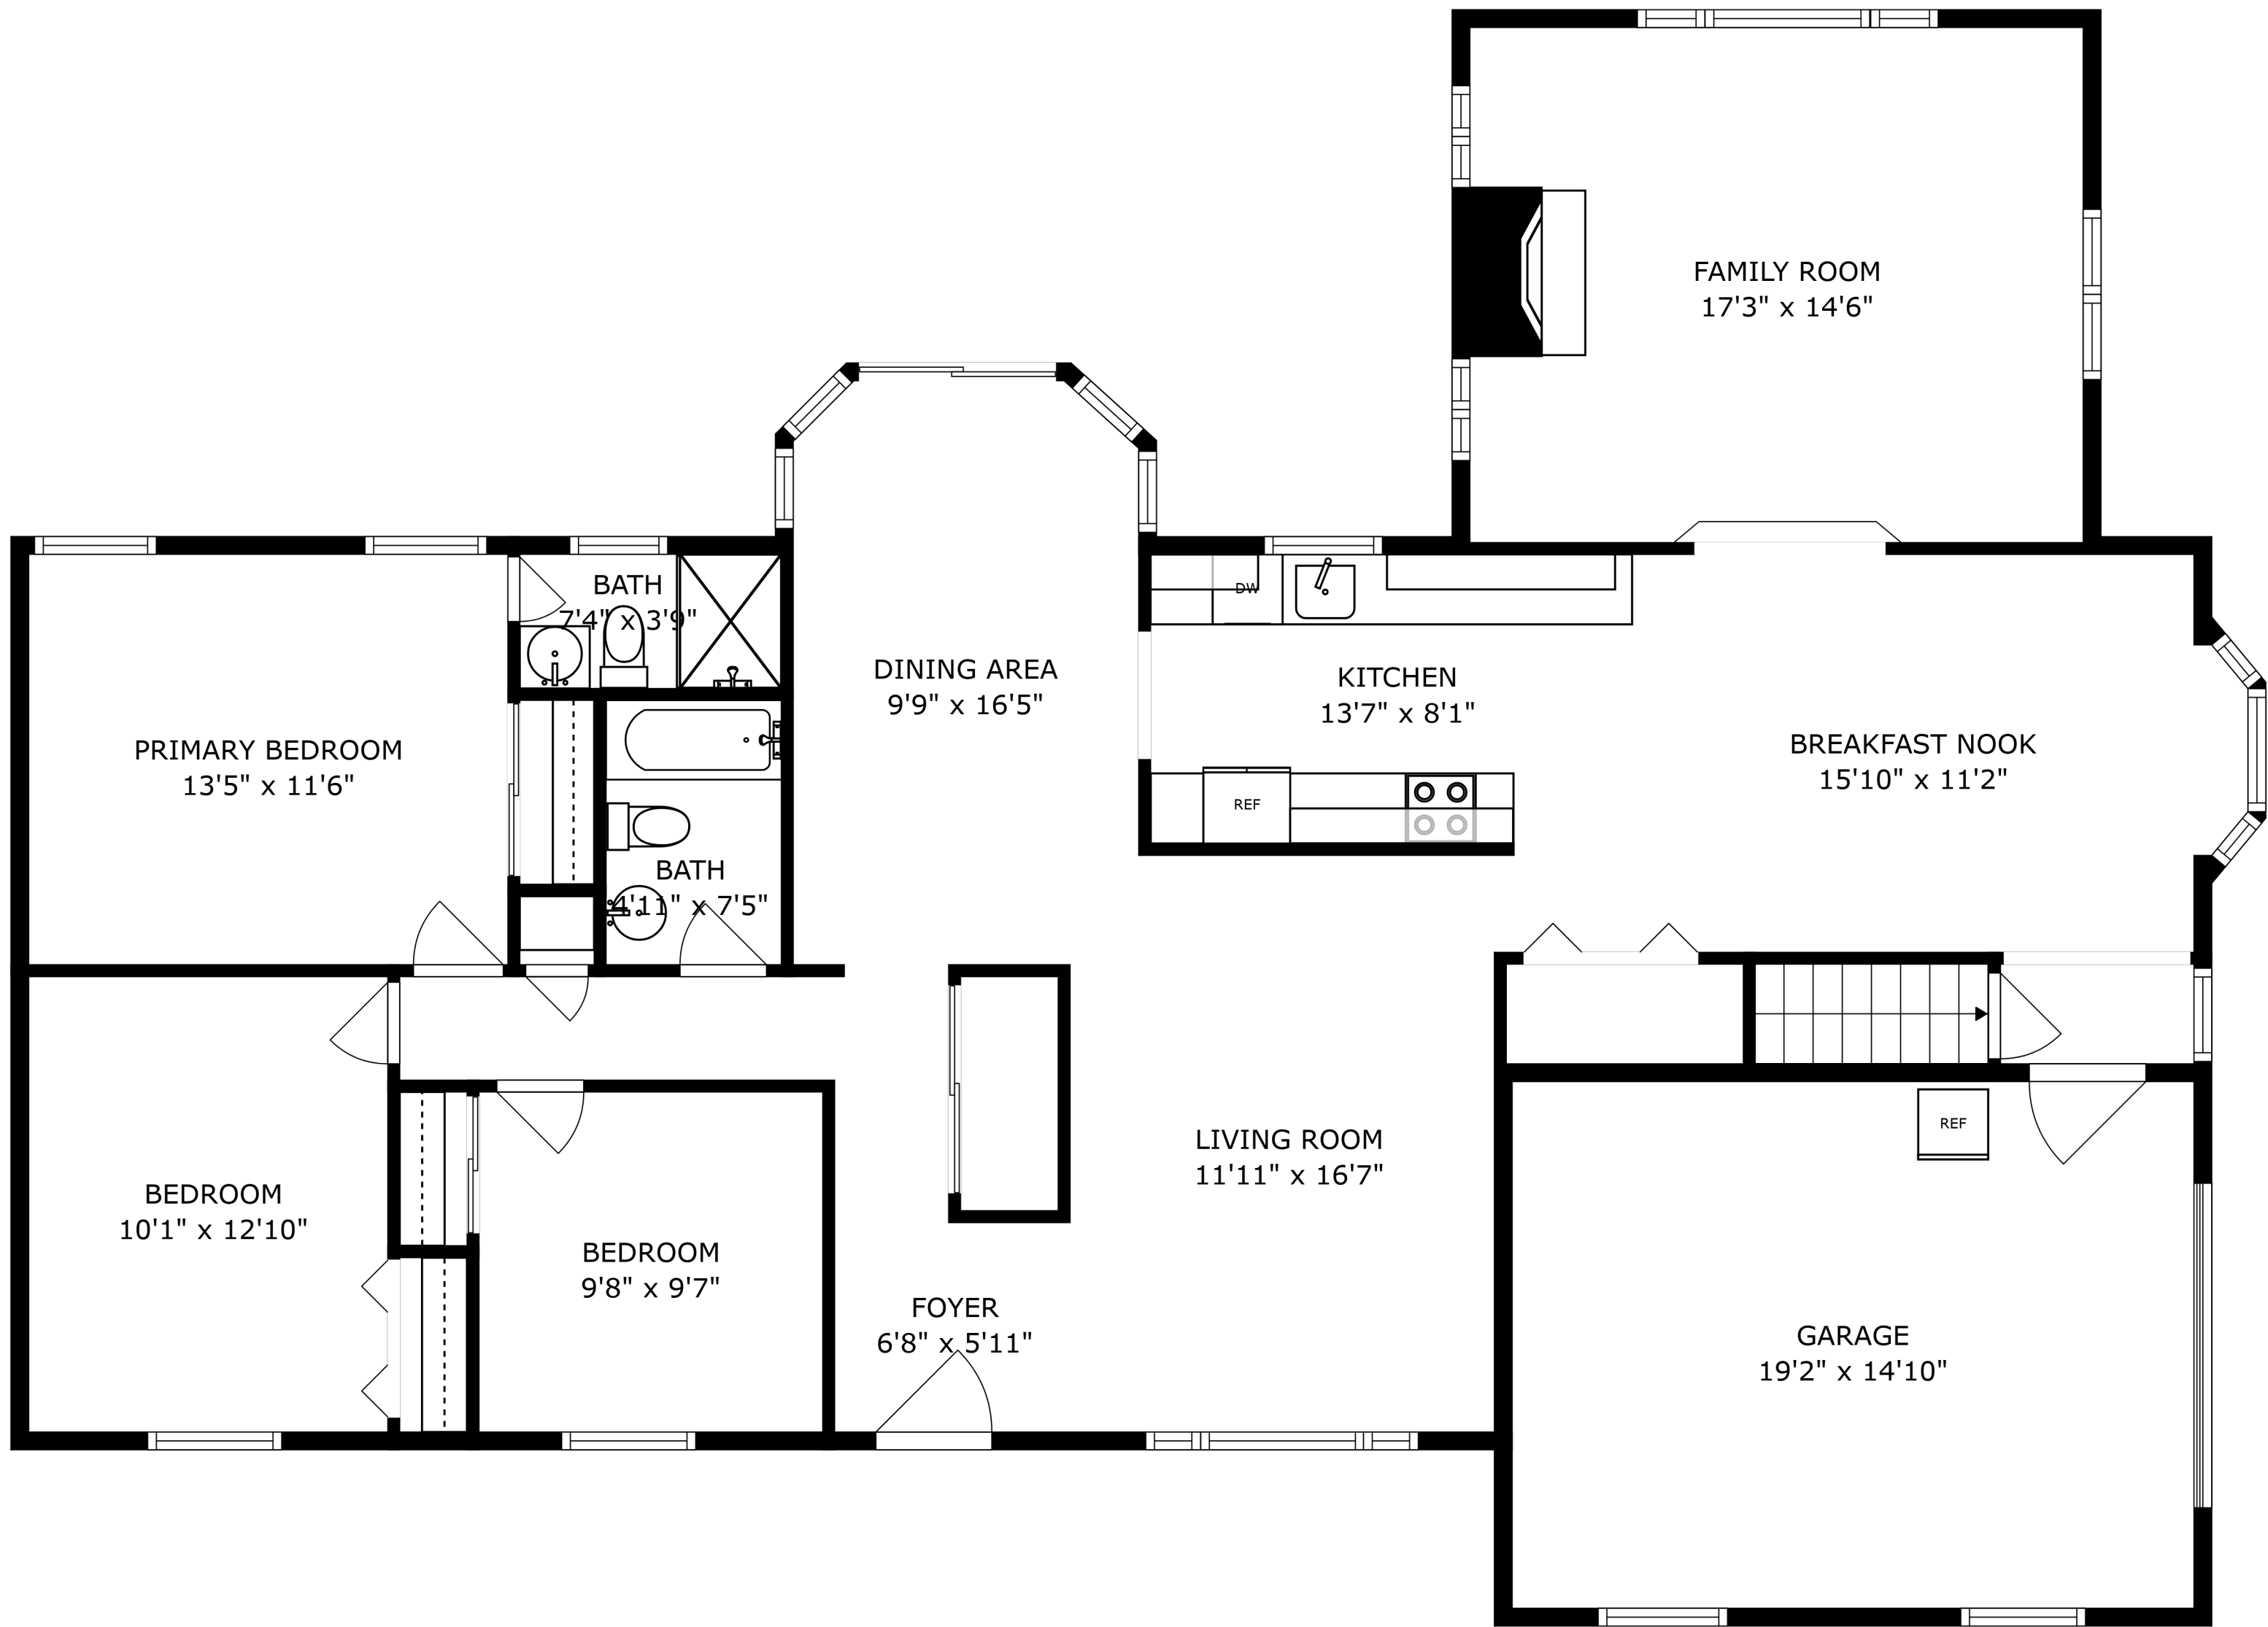

FLOOR 2

FLOOR 1

RECREATION ROOM
37'0" x 11'9"

STORAGE
17'0" x 23'6"

LAUNDRY
7'11" x 5'2"

BEDROOM
11'9" x 11'8"

BATH
7'11" x 5'10"

REF

W

W