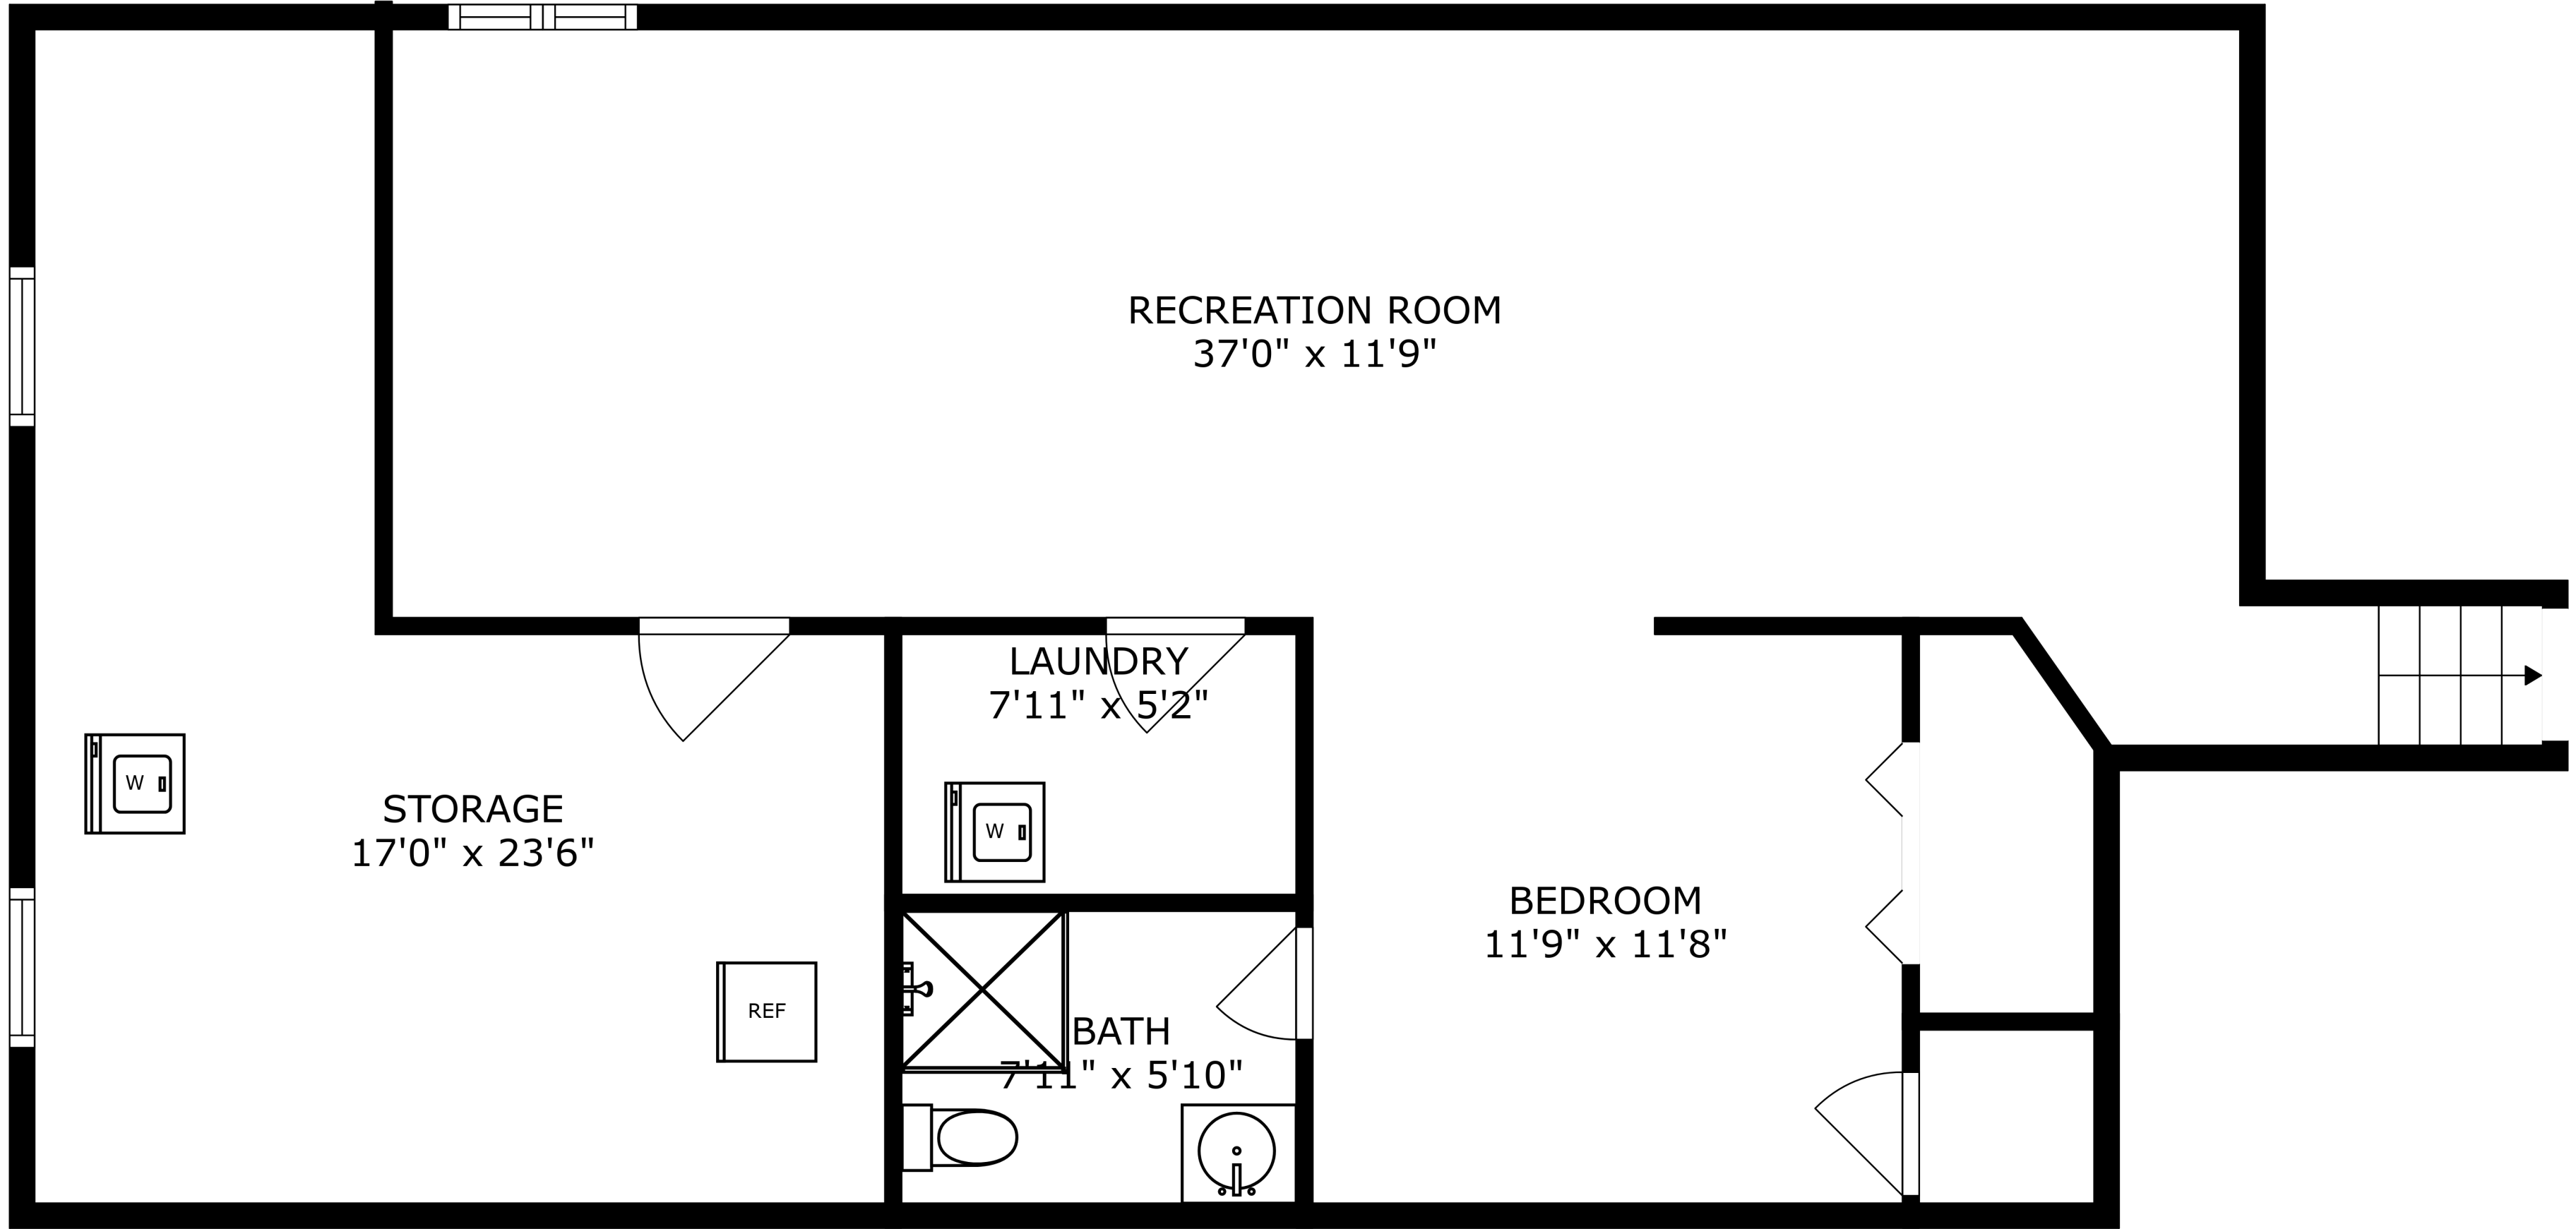

FLOOR 2

FLOOR 1

RECREATION ROOM
37'0" x 11'9"

STORAGE
17'0" x 23'6"

LAUNDRY
7'11" x 5'2"

BEDROOM
11'9" x 11'8"

BATH
7'11" x 5'10"

REF