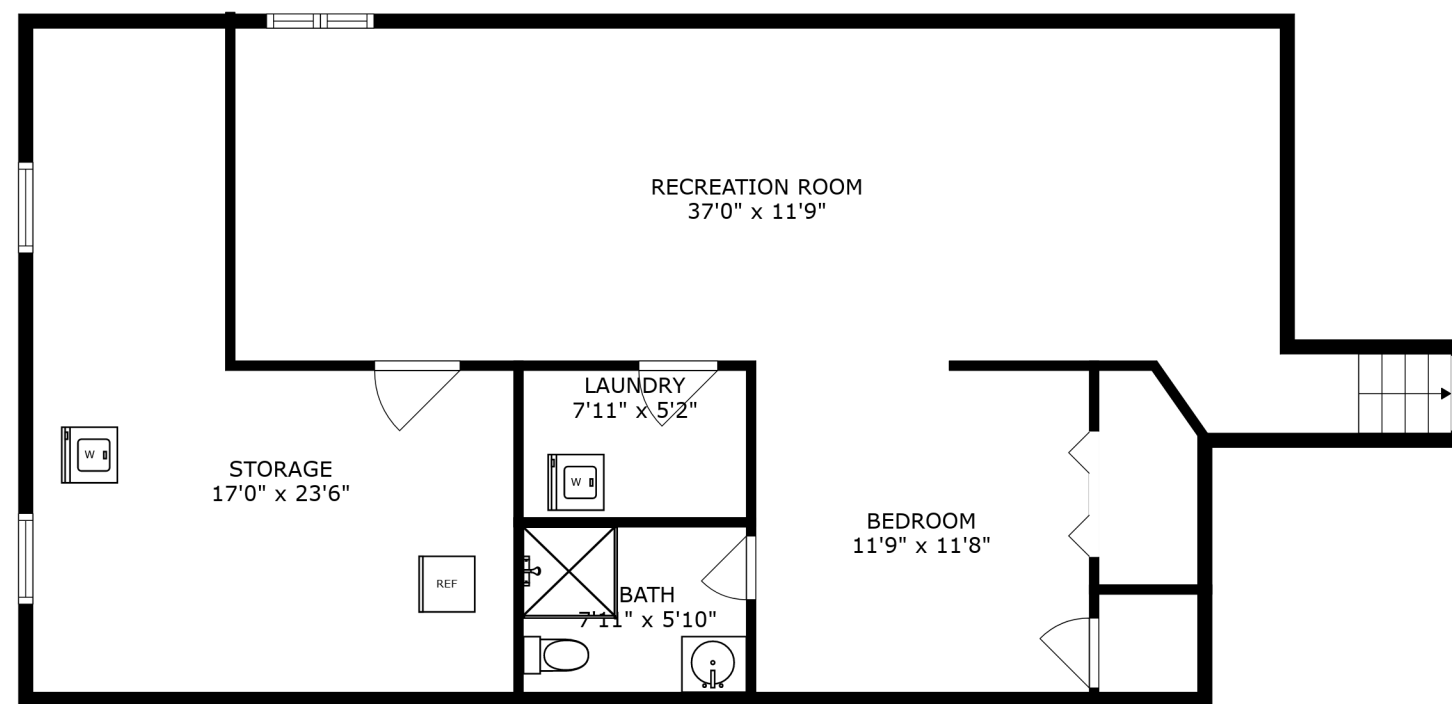

FLOOR 2

FLOOR 1

RECREATION ROOM
37'0" x 11'9"

STORAGE
17'0" x 23'6"

LAUNDRY
7'11" x 5'2"

BEDROOM
11'9" x 11'8"

BATH
7'11" x 5'10"

REF