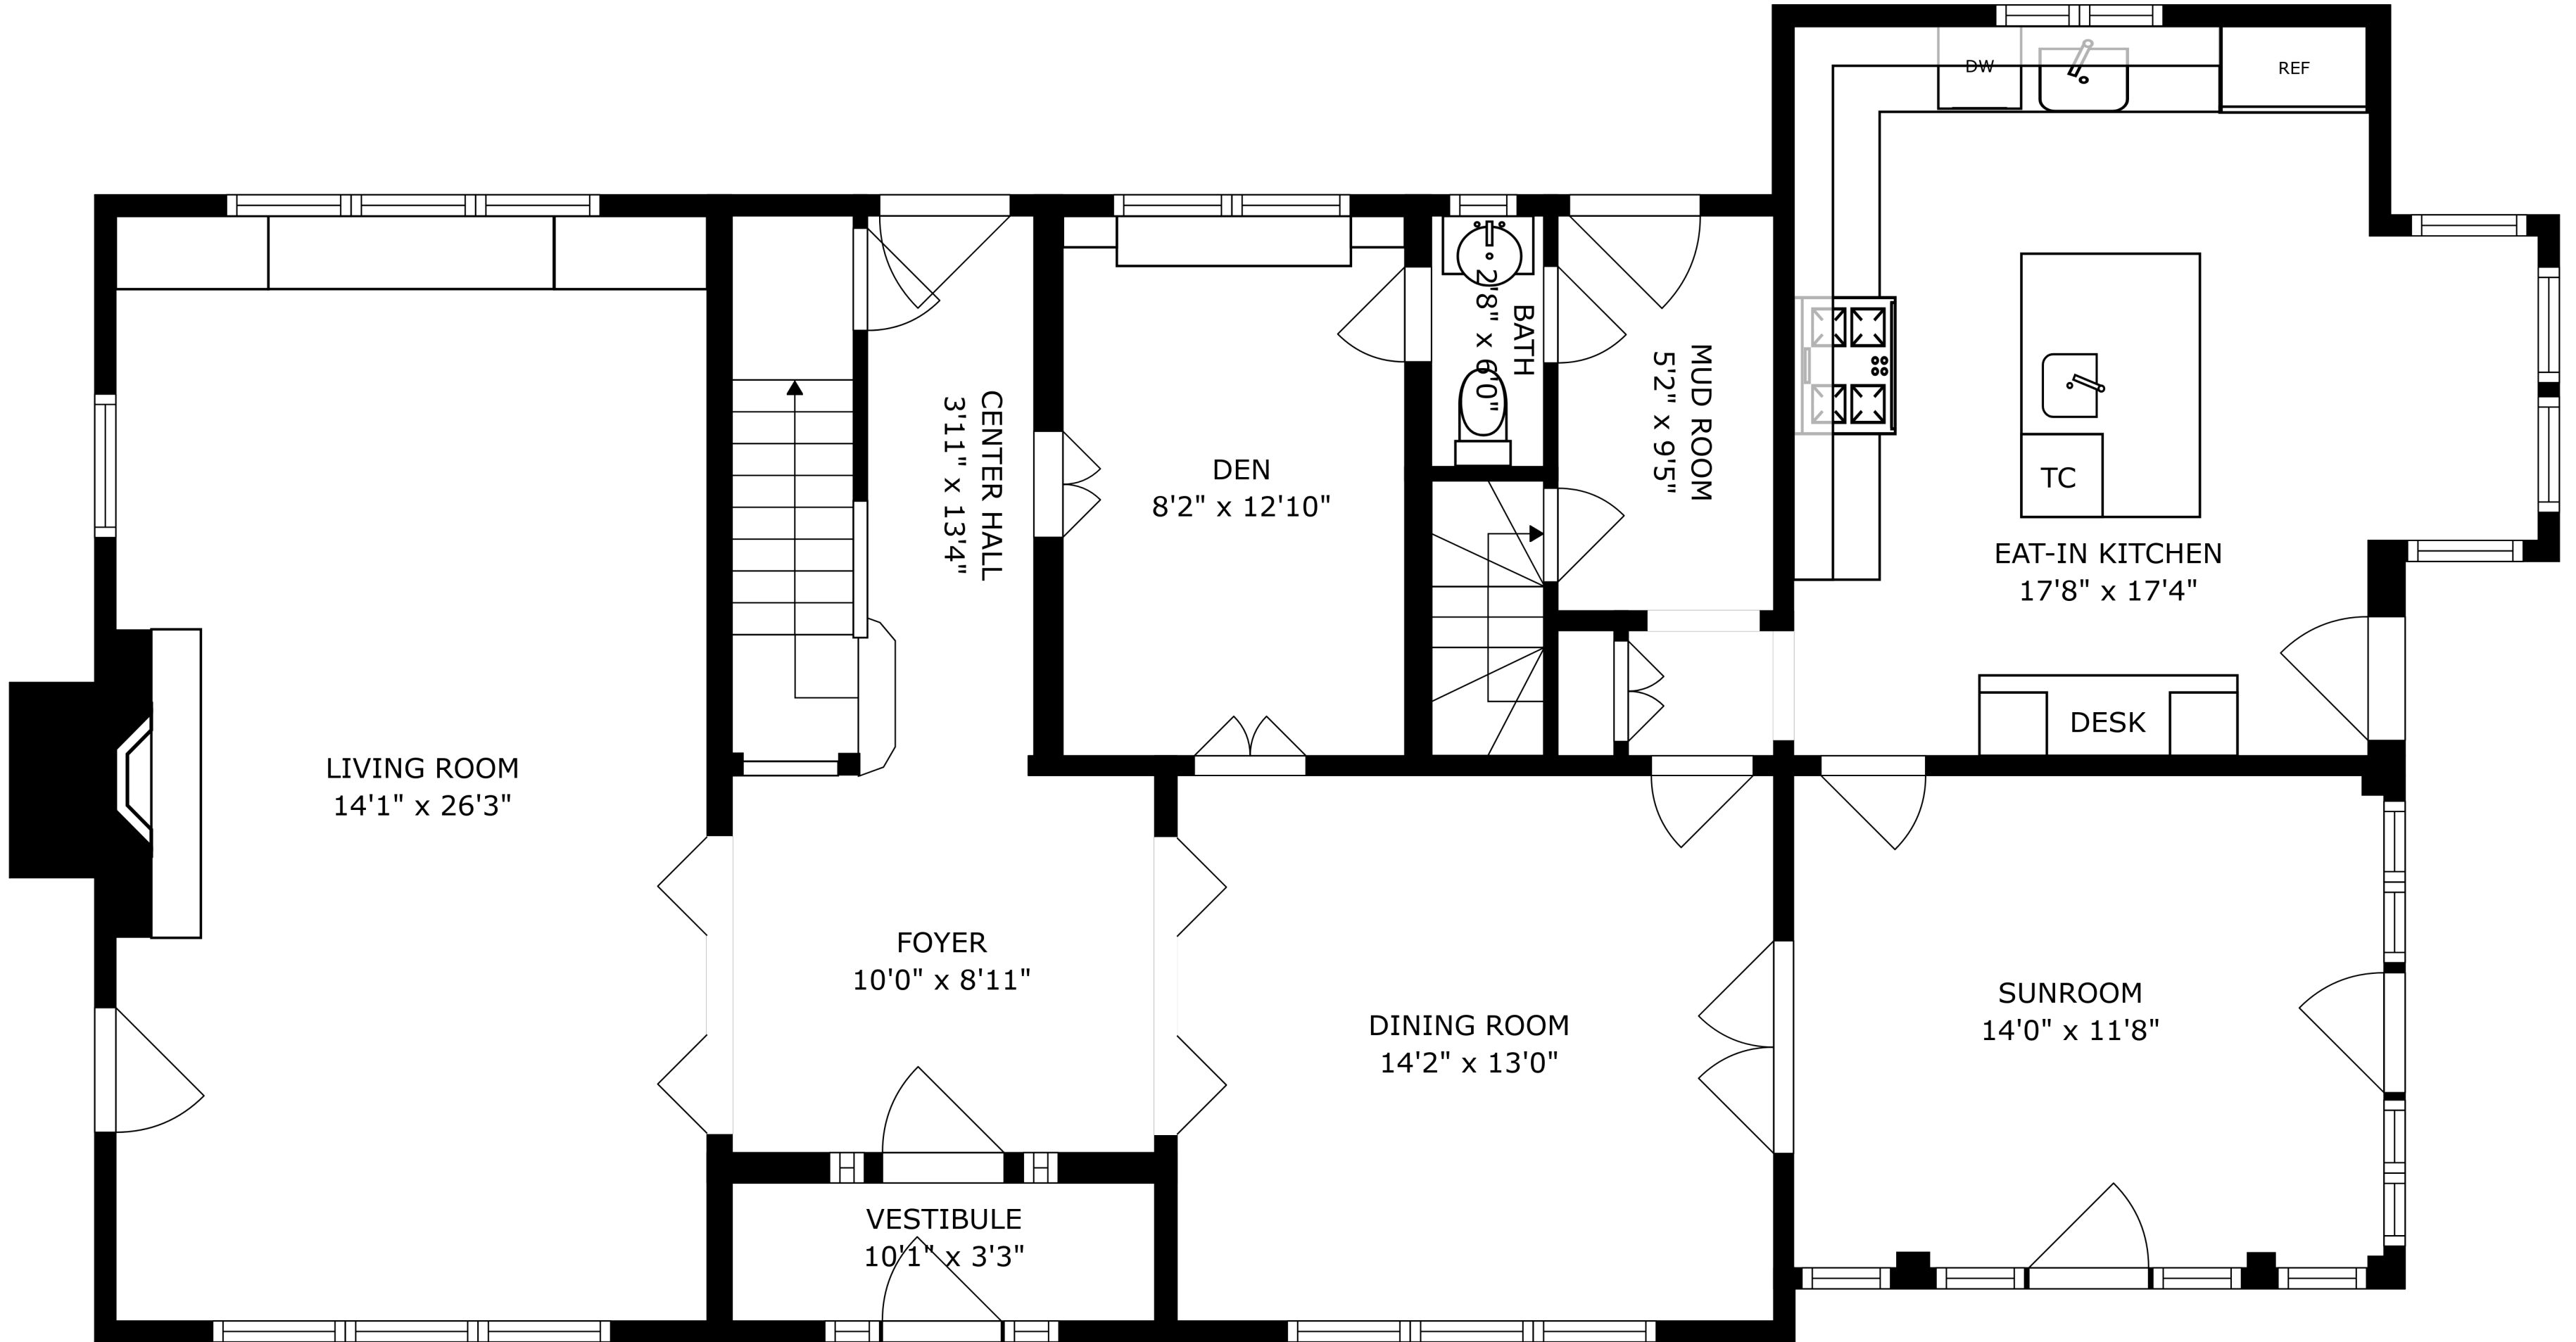

FLOOR 3

FLOOR 1

FLOOR 2

UTILITY
13'9" x 24'9"

RECREATION ROOM/THEATRE
23'11" x 24'3"

LAUNDRY
13'11" x 9'2"