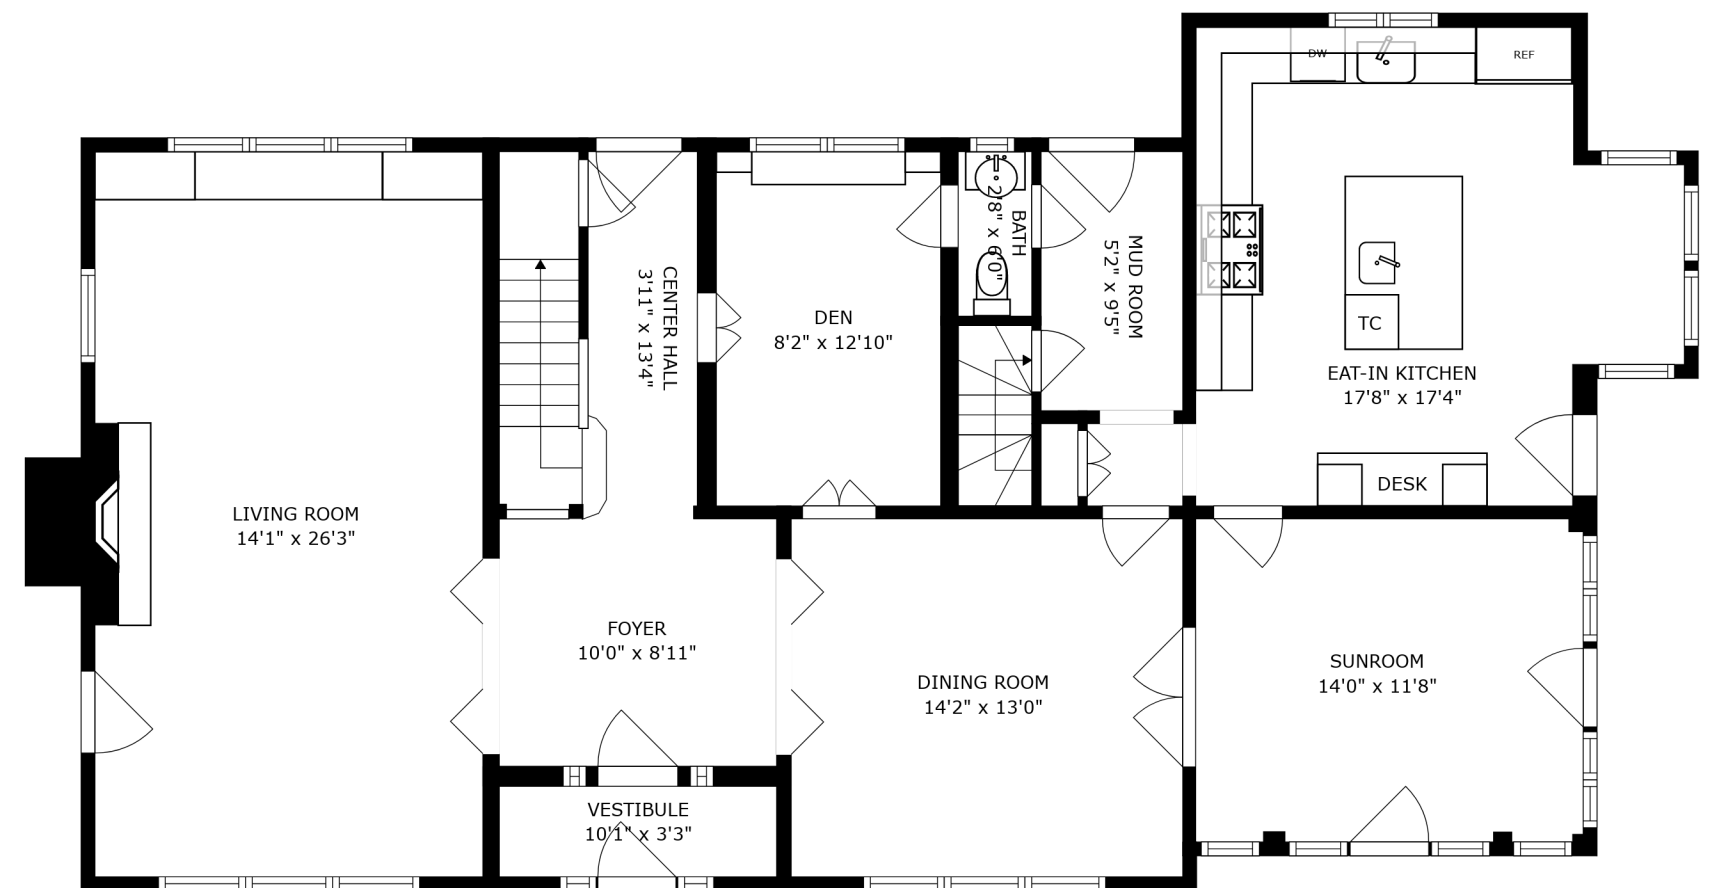

FLOOR 3

FLOOR 1

FLOOR 2

UTILITY
13'9" x 24'9"

RECREATION ROOM/THEATRE
23'11" x 24'3"

LAUNDRY
13'11" x 9'2"