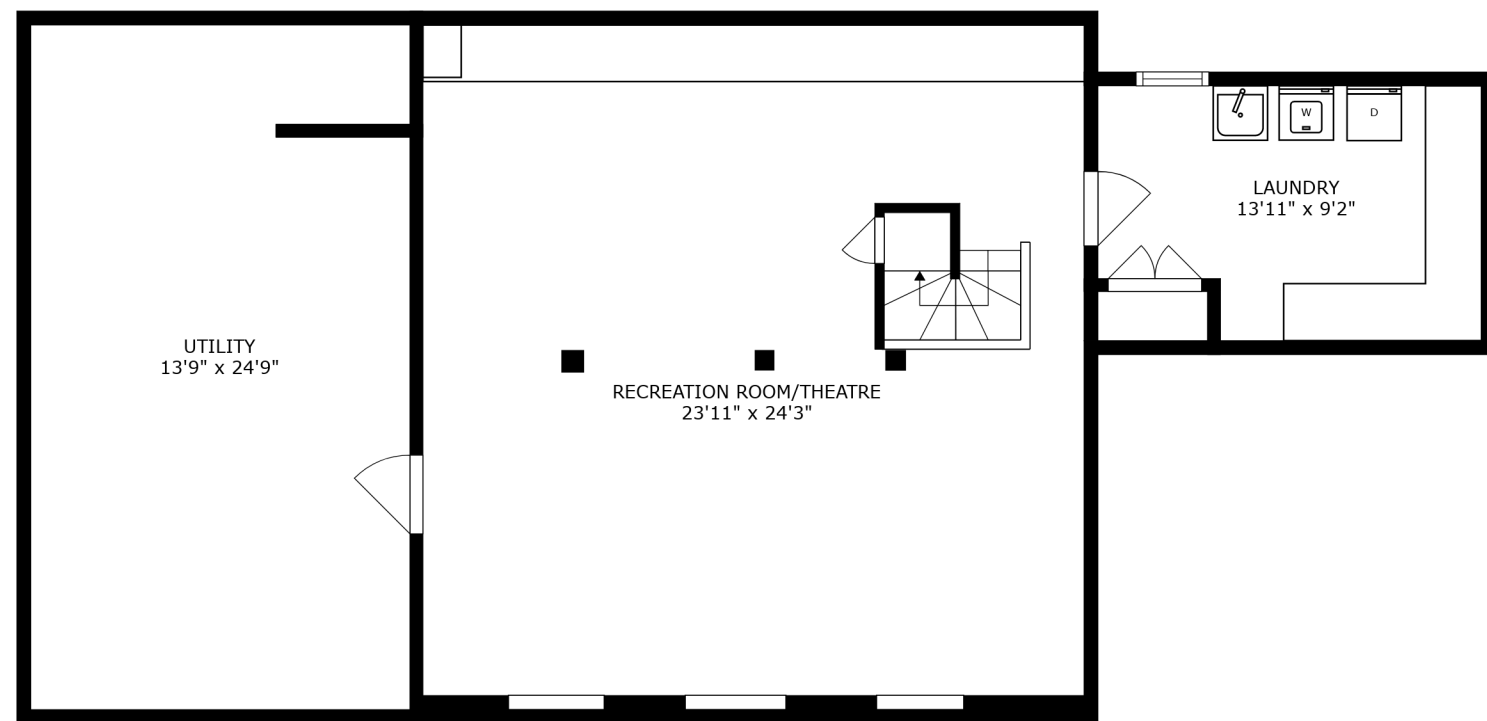

FLOOR 3

FLOOR 1

FLOOR 2

UTILITY
13'9" x 24'9"

RECREATION ROOM/THEATRE
23'11" x 24'3"

LAUNDRY
13'11" x 9'2"