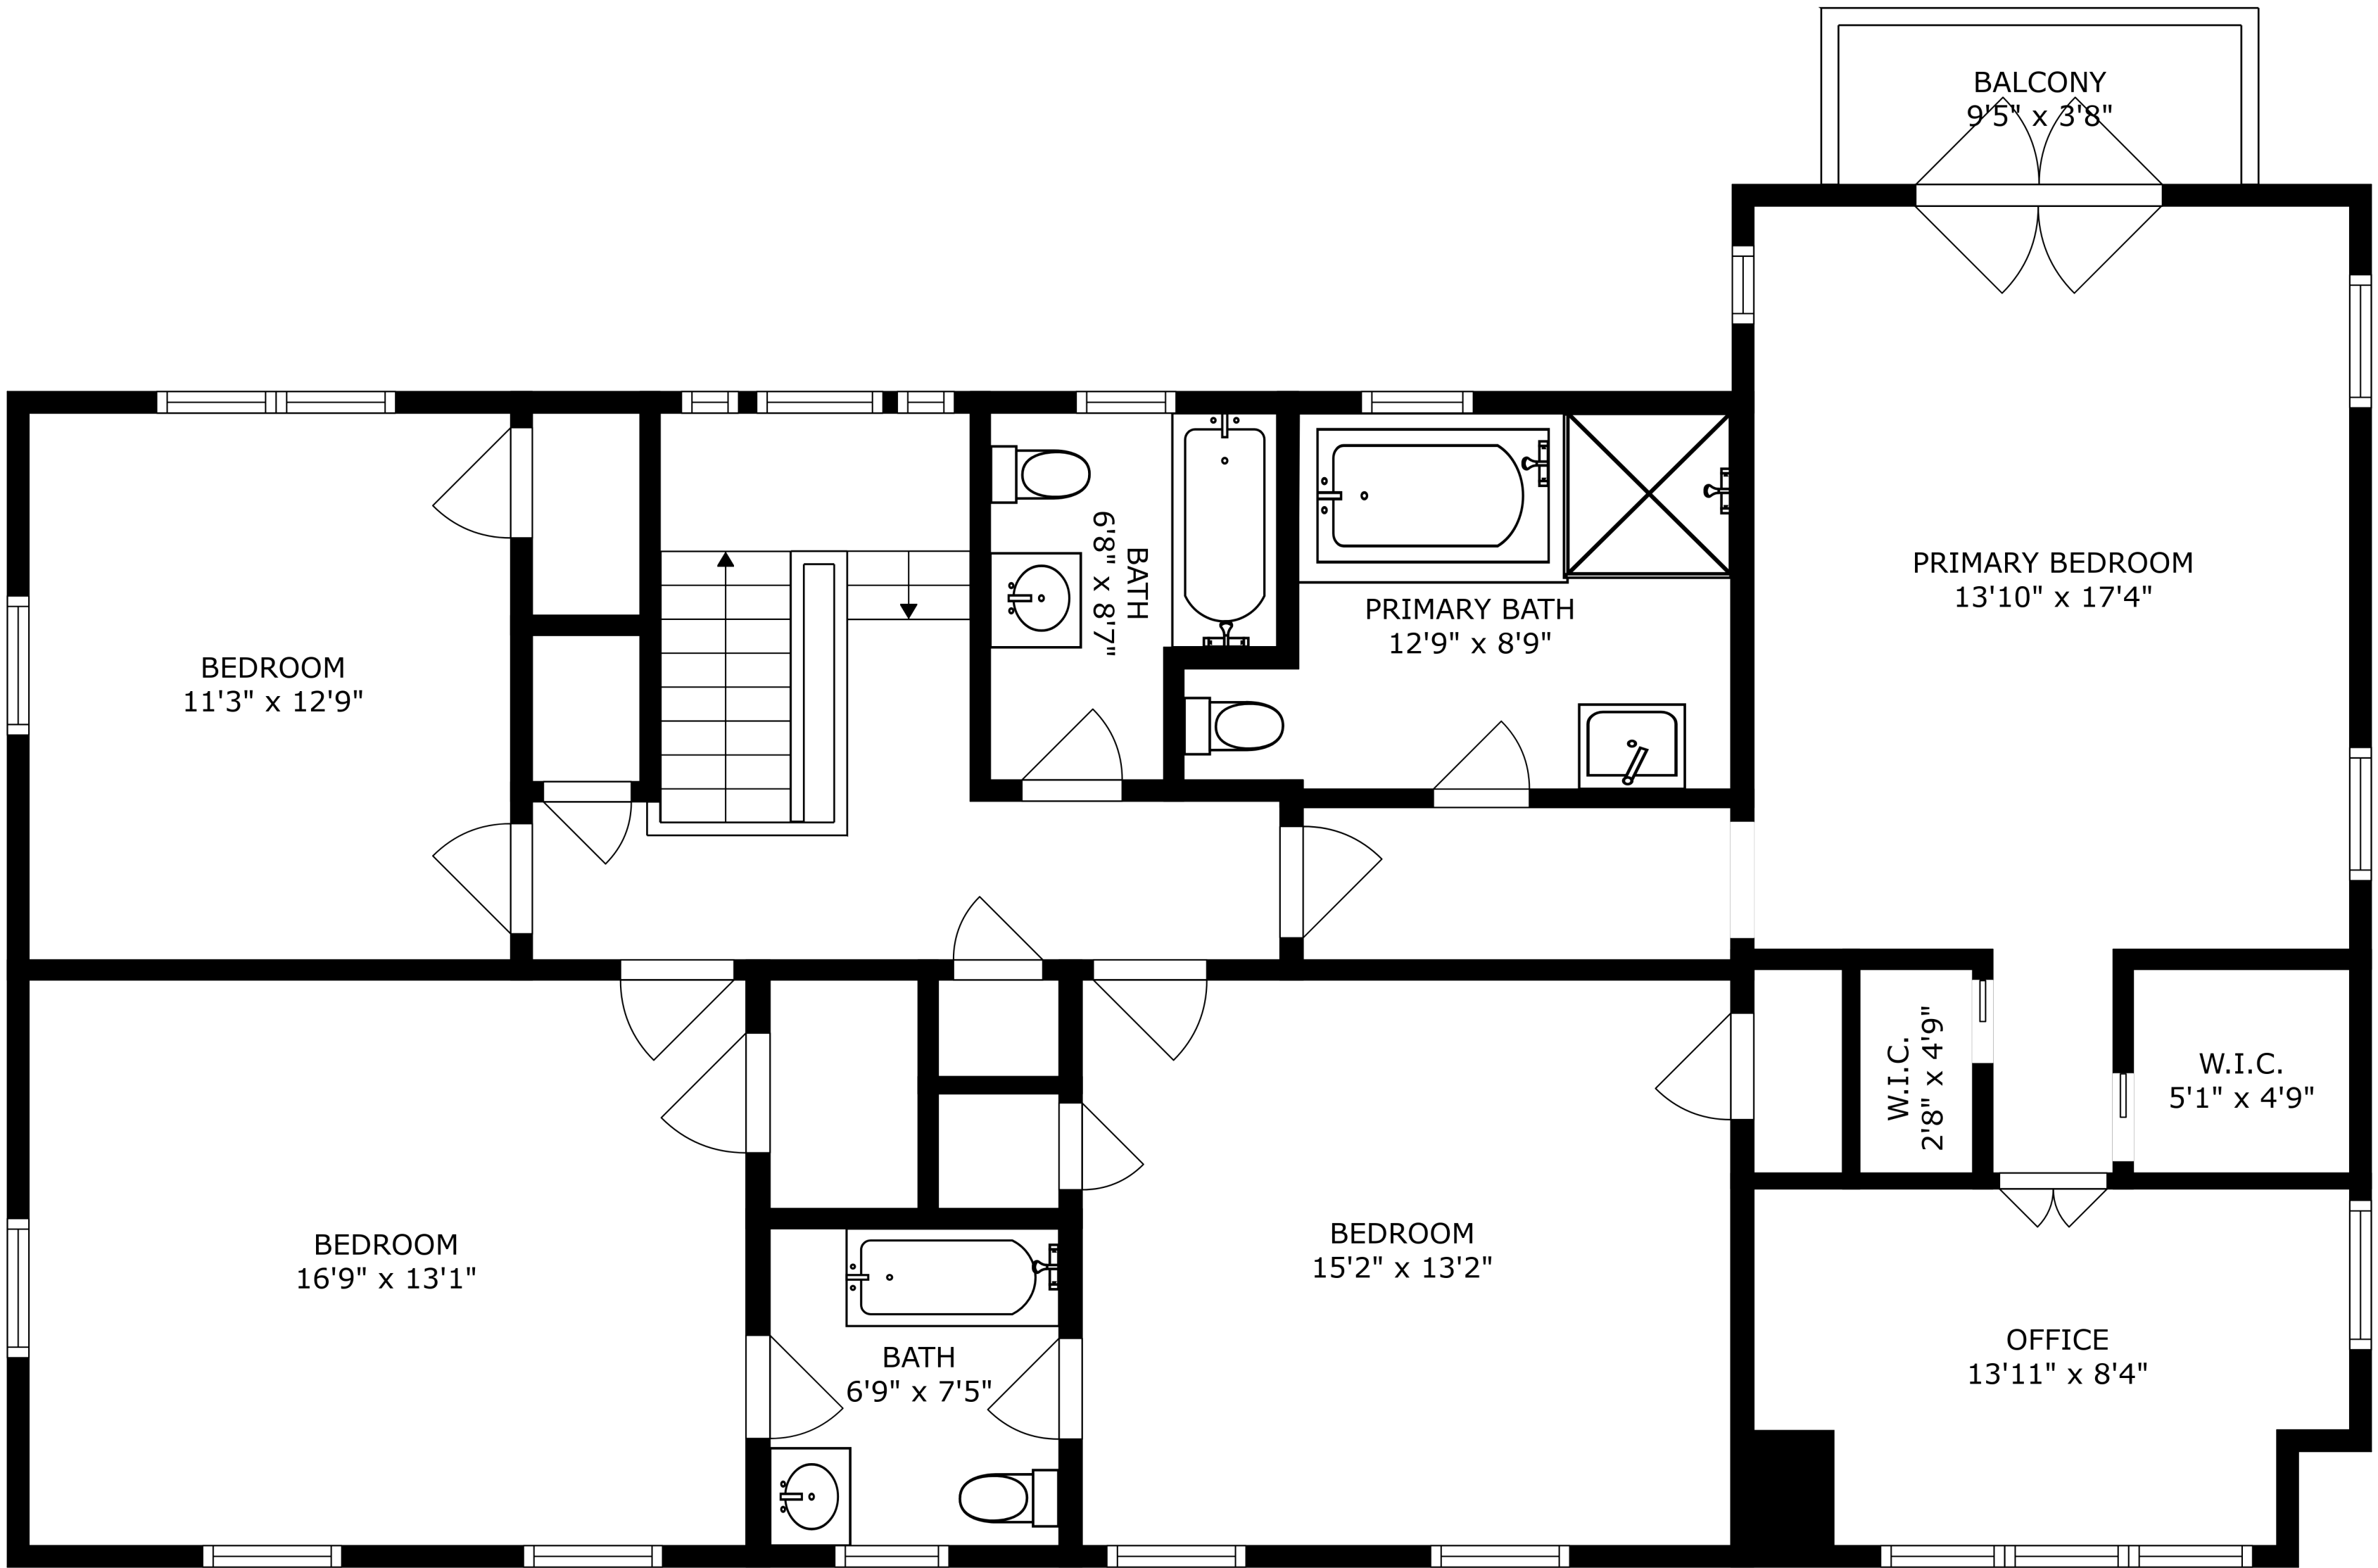

FLOOR 3

FLOOR 1

FLOOR 2

UTILITY
13'9" x 24'9"

RECREATION ROOM/THEATRE
23'11" x 24'3"

LAUNDRY
13'11" x 9'2"