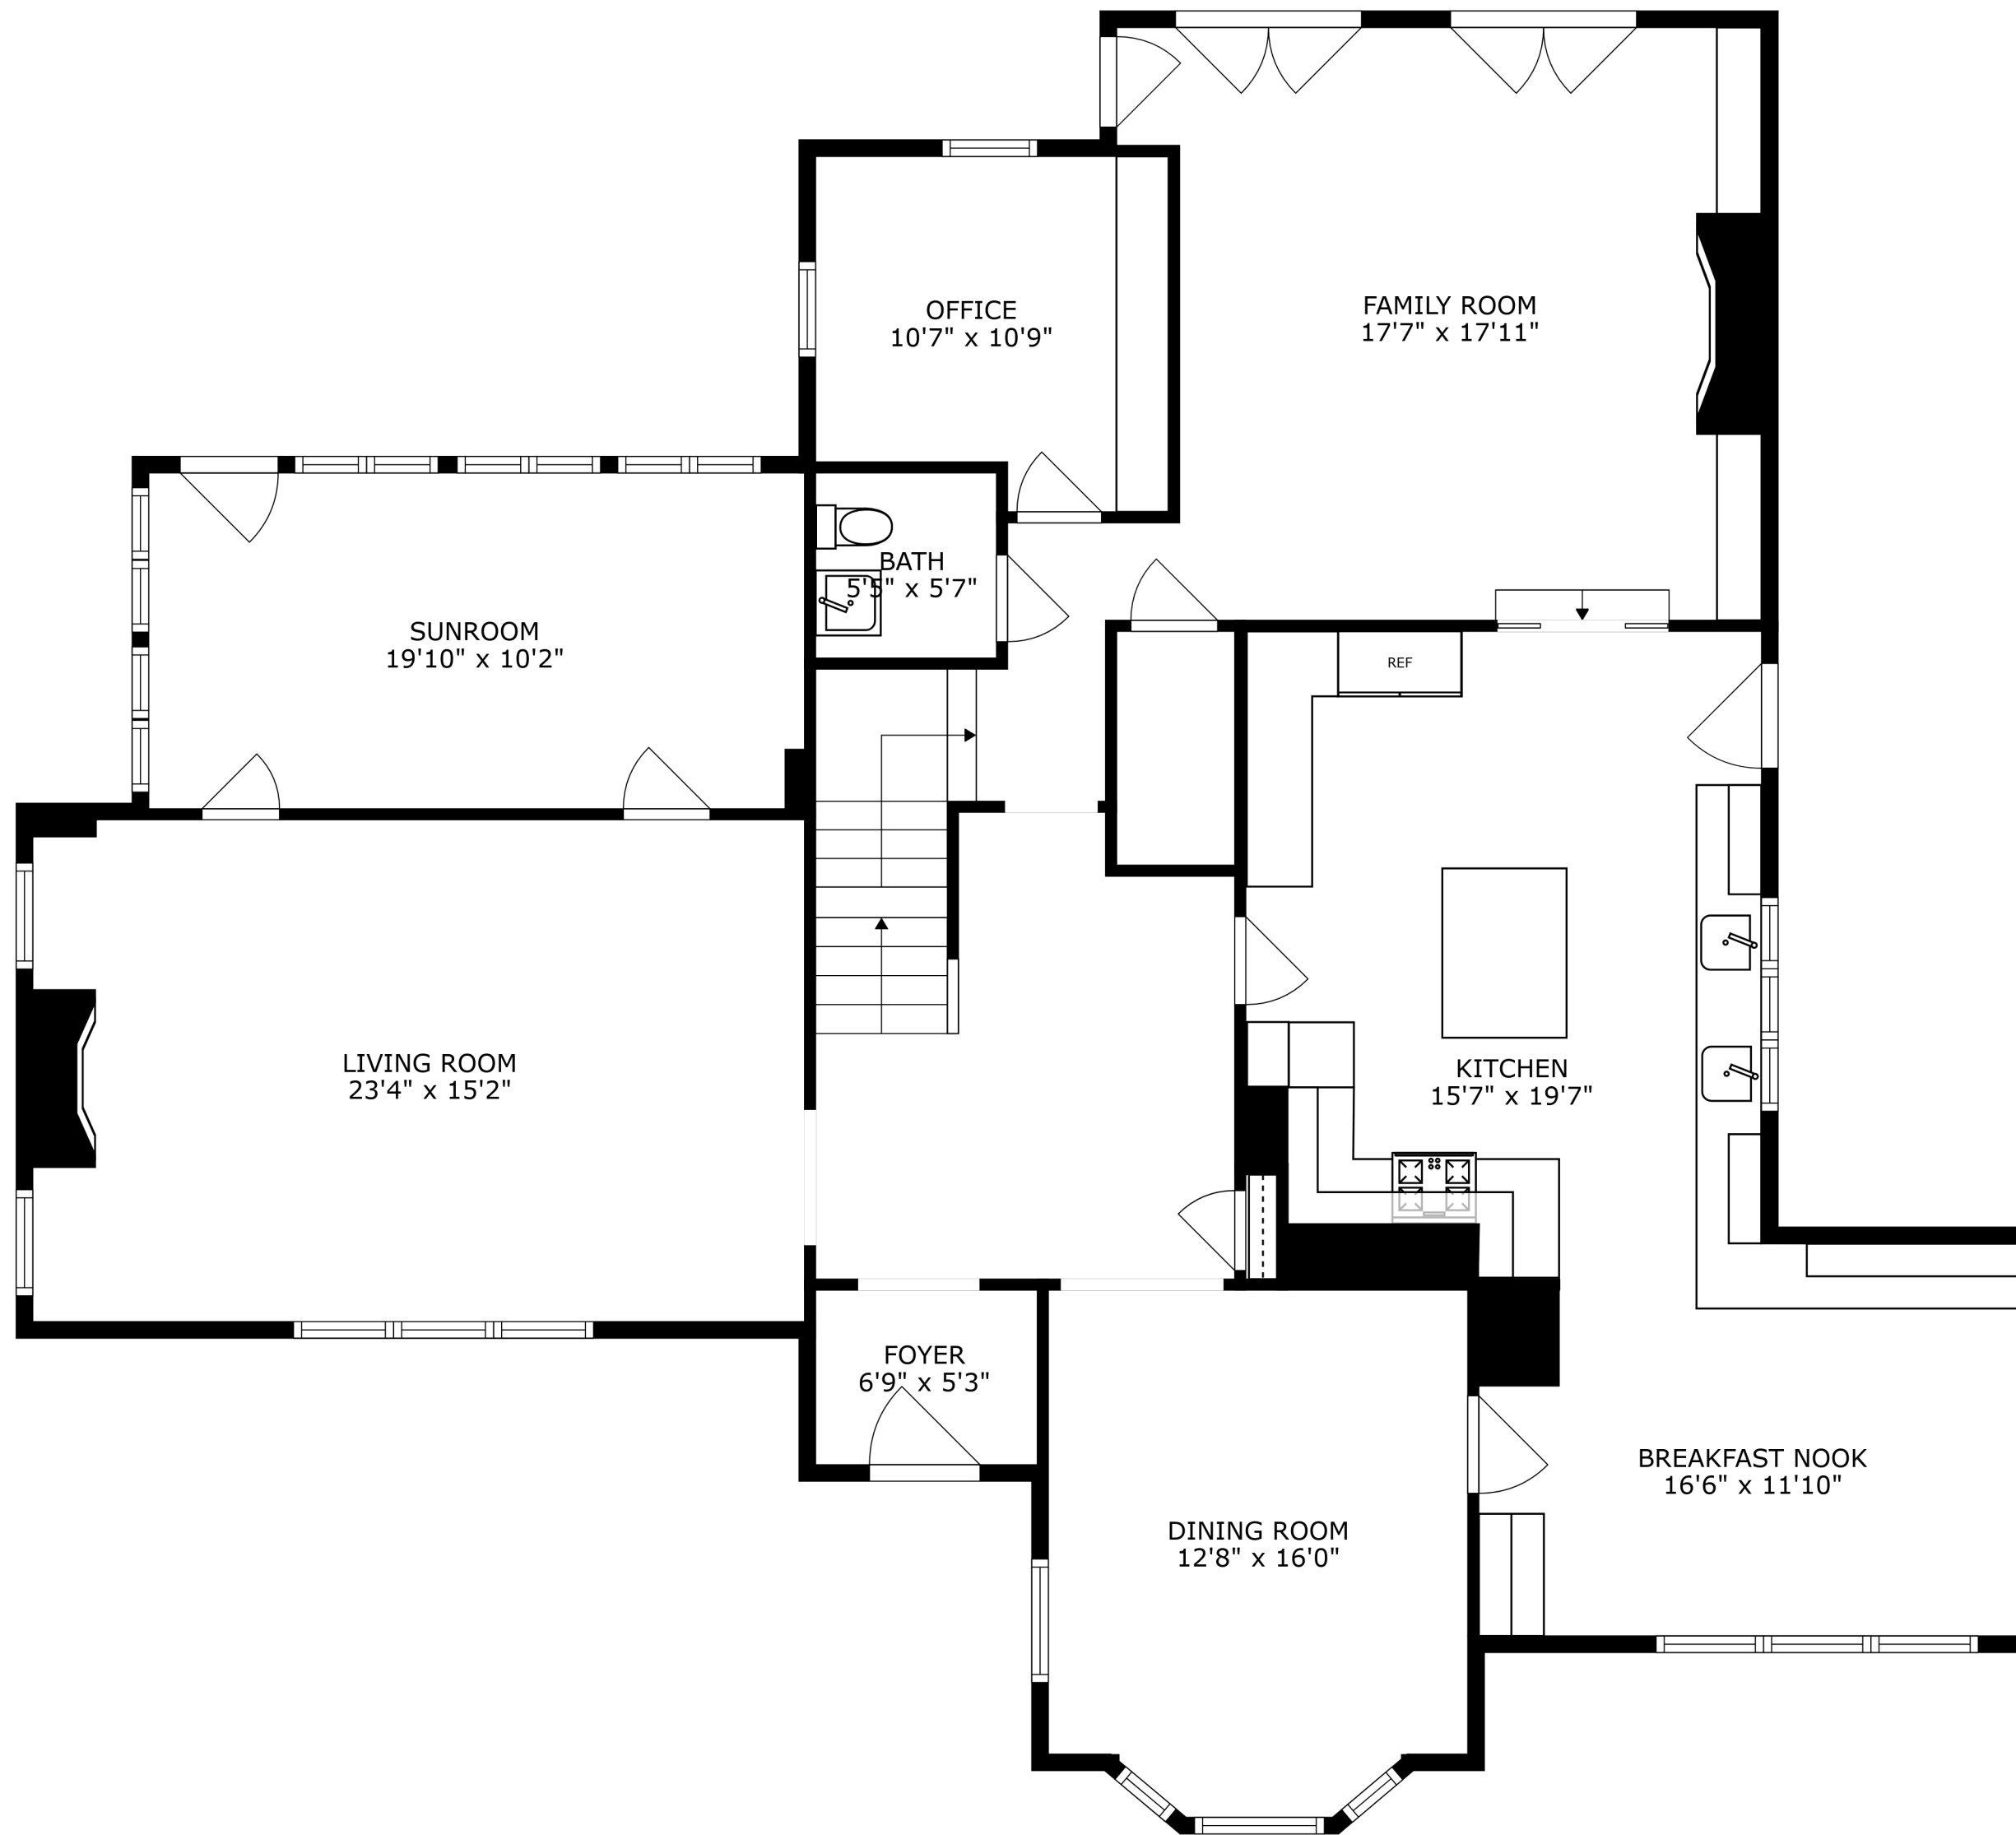

W.I.C.  
26'4" x 8'9"

ATTIC  
25'8" x 32'10"

RECREATION ROOM  
22'10" x 14'4"

UTILITY  
16'4" x 15'10"

BATH  
5'6" x 6'3"

BEDROOM  
12'8" x 9'5"