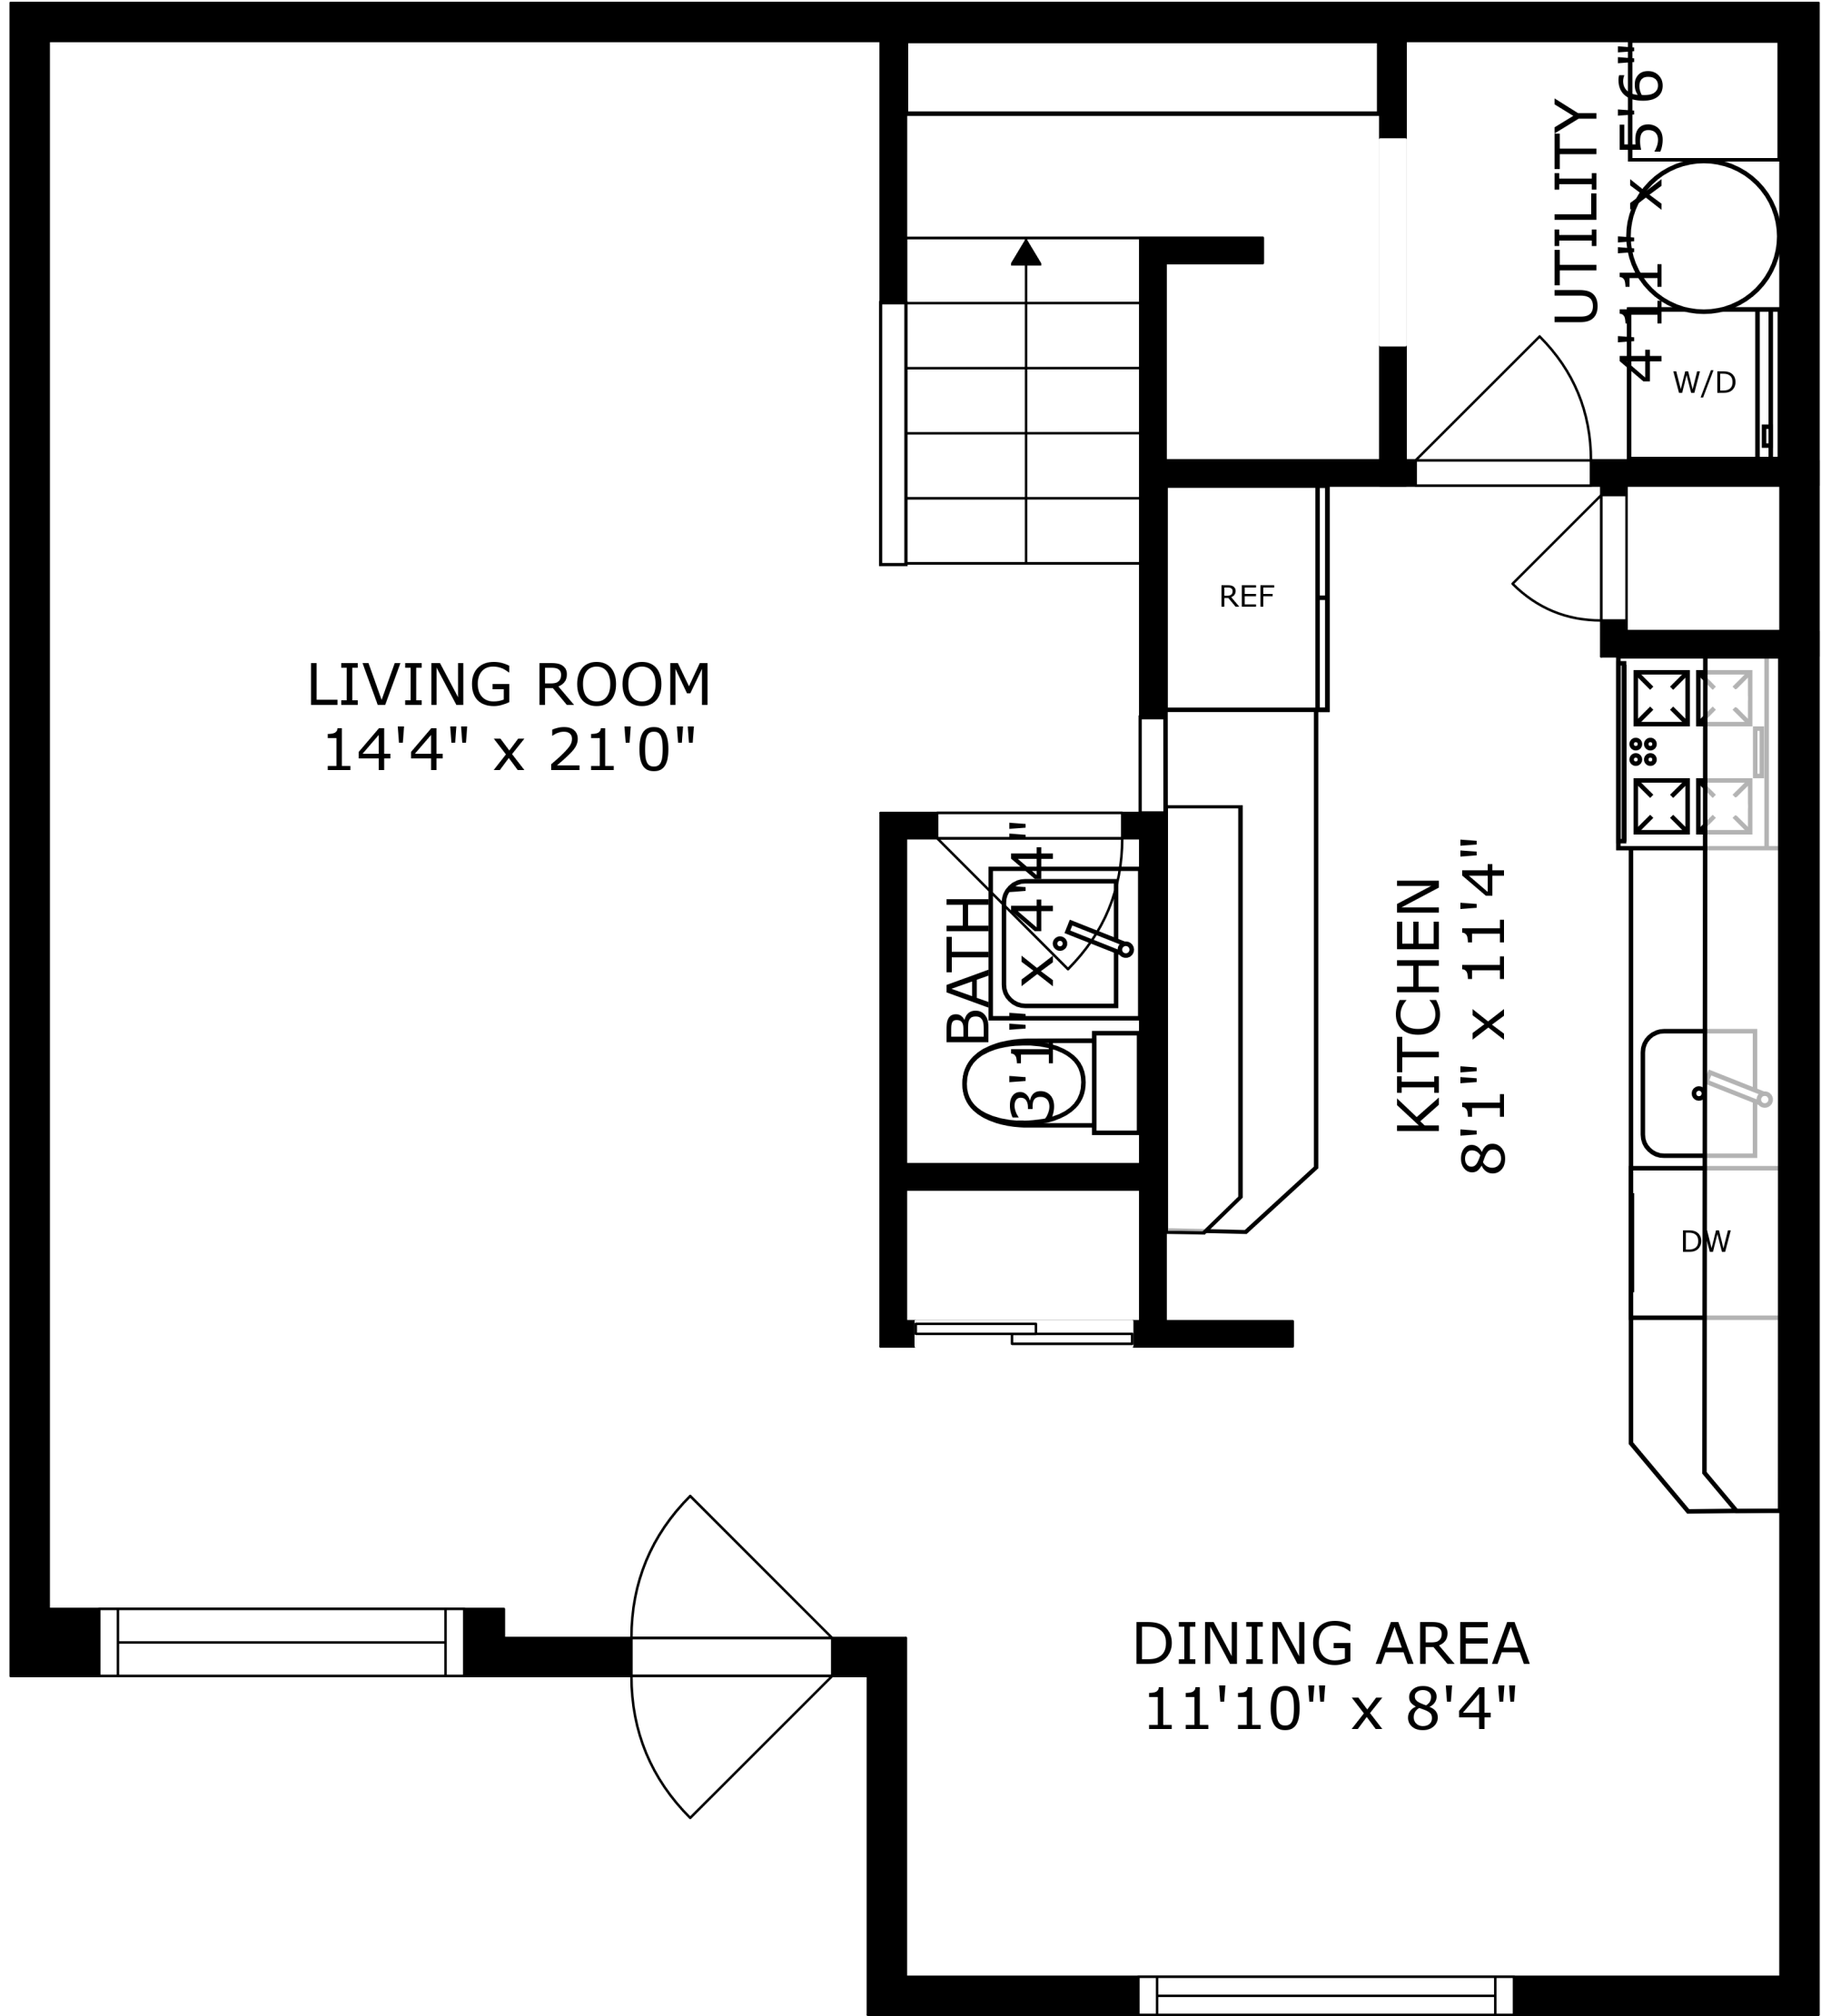

PRIMARY BEDROOM
10'11" x 16'8"

BEDROOM
11'6" x 14'4"

BATH
5'0" x 10'9"

LIVING ROOM
14'4" x 21'0"

DINING AREA
11'10" x 8'4"

KITCHEN
8'1" x 11'4"

BATH
3'1" x 4'4"

UTILITY
4'11" x 5'6"

REF

DW

W/D