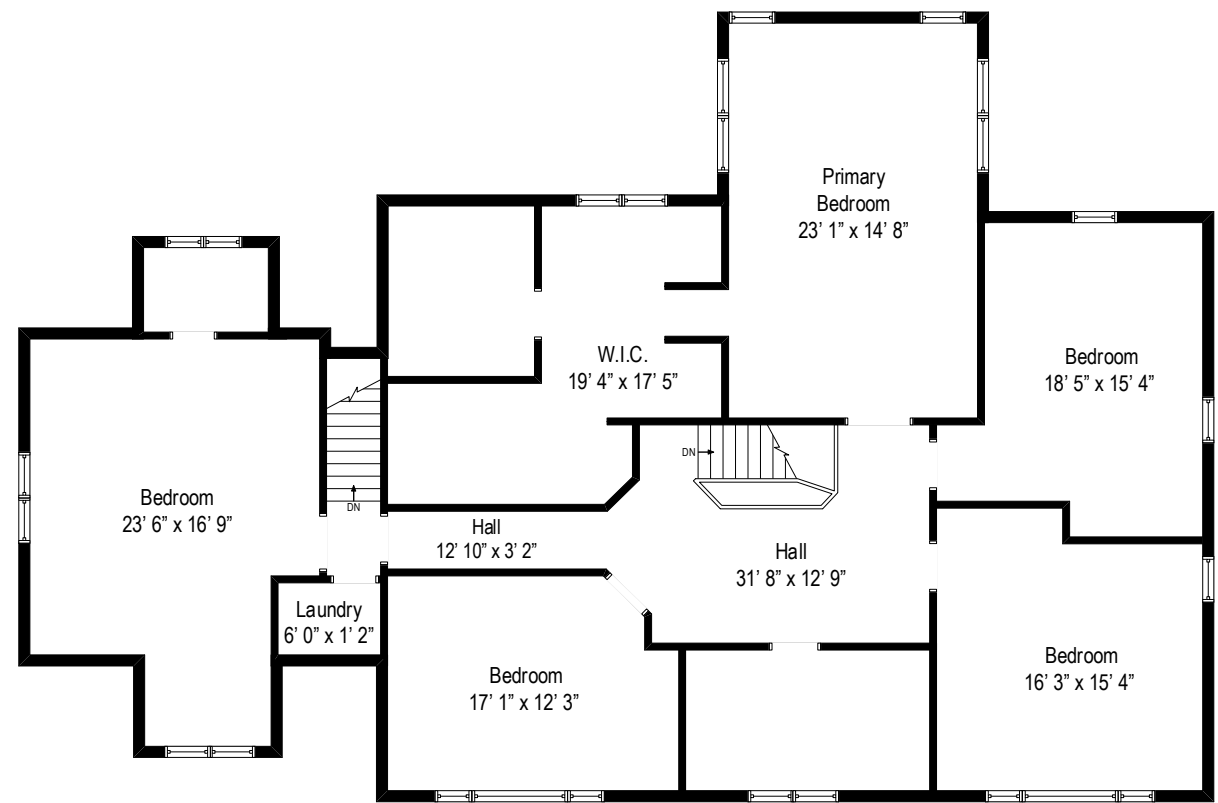

322 Anchorage Drive - Woodbury, NY 11797

Main Level

All dimensions are approximate. This plan is for marketing purposes only.

322 Anchorage Drive - Woodbury, NY 11797

Upper Level

All dimensions are approximate. This plan is for marketing purposes only.

322 Anchorage Drive - Woodbury, NY 11797

Basement

# Main Level

# Upper Level