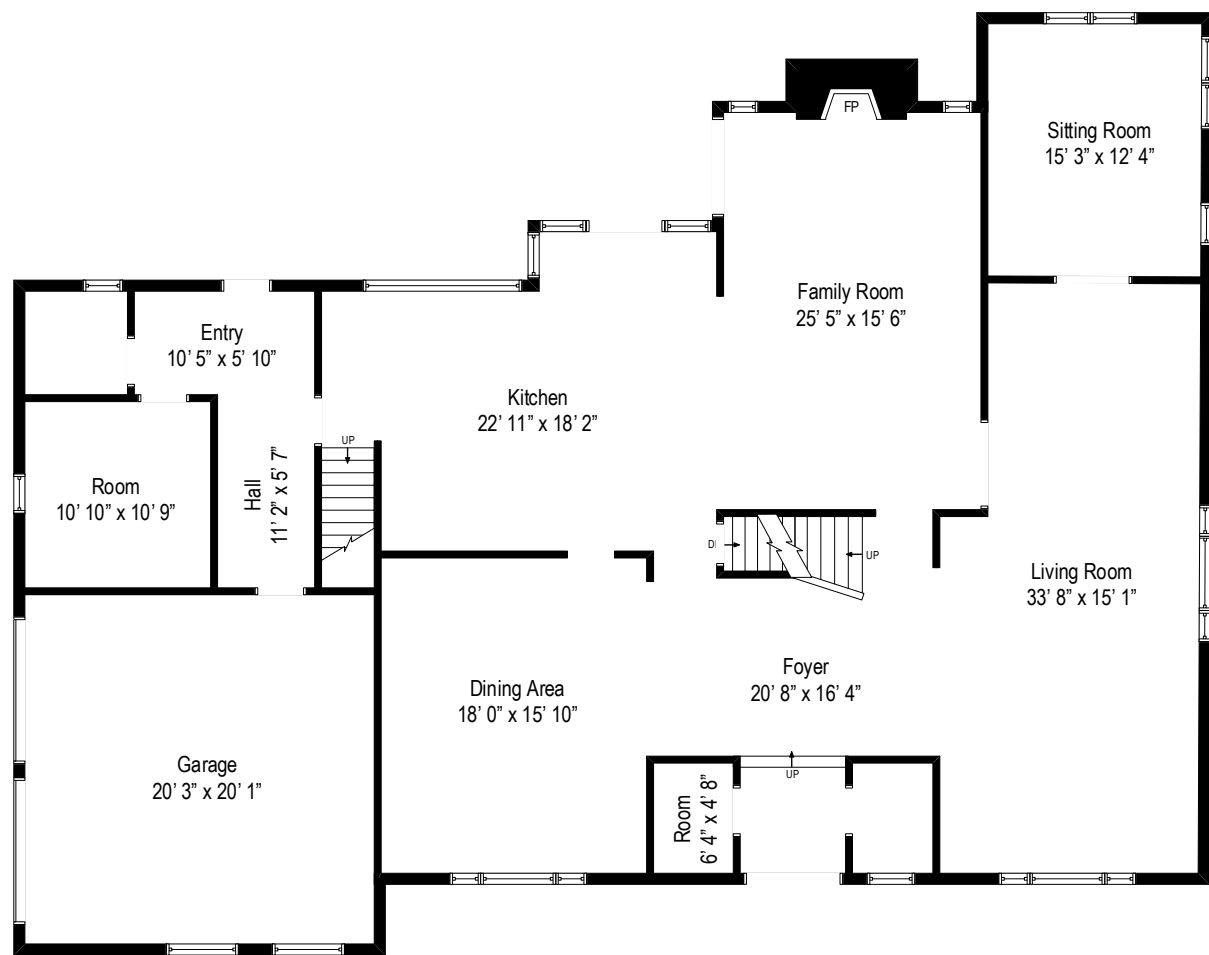

322 Anchorage Drive - Woodbury, NY 11797

Main Level

All dimensions are approximate. This plan is for marketing purposes only.

322 Anchorage Drive - Woodbury, NY 11797

Upper Level

All dimensions are approximate. This plan is for marketing purposes only.

322 Anchorage Drive - Woodbury, NY 11797

Basement

# Main Level

# Upper Level