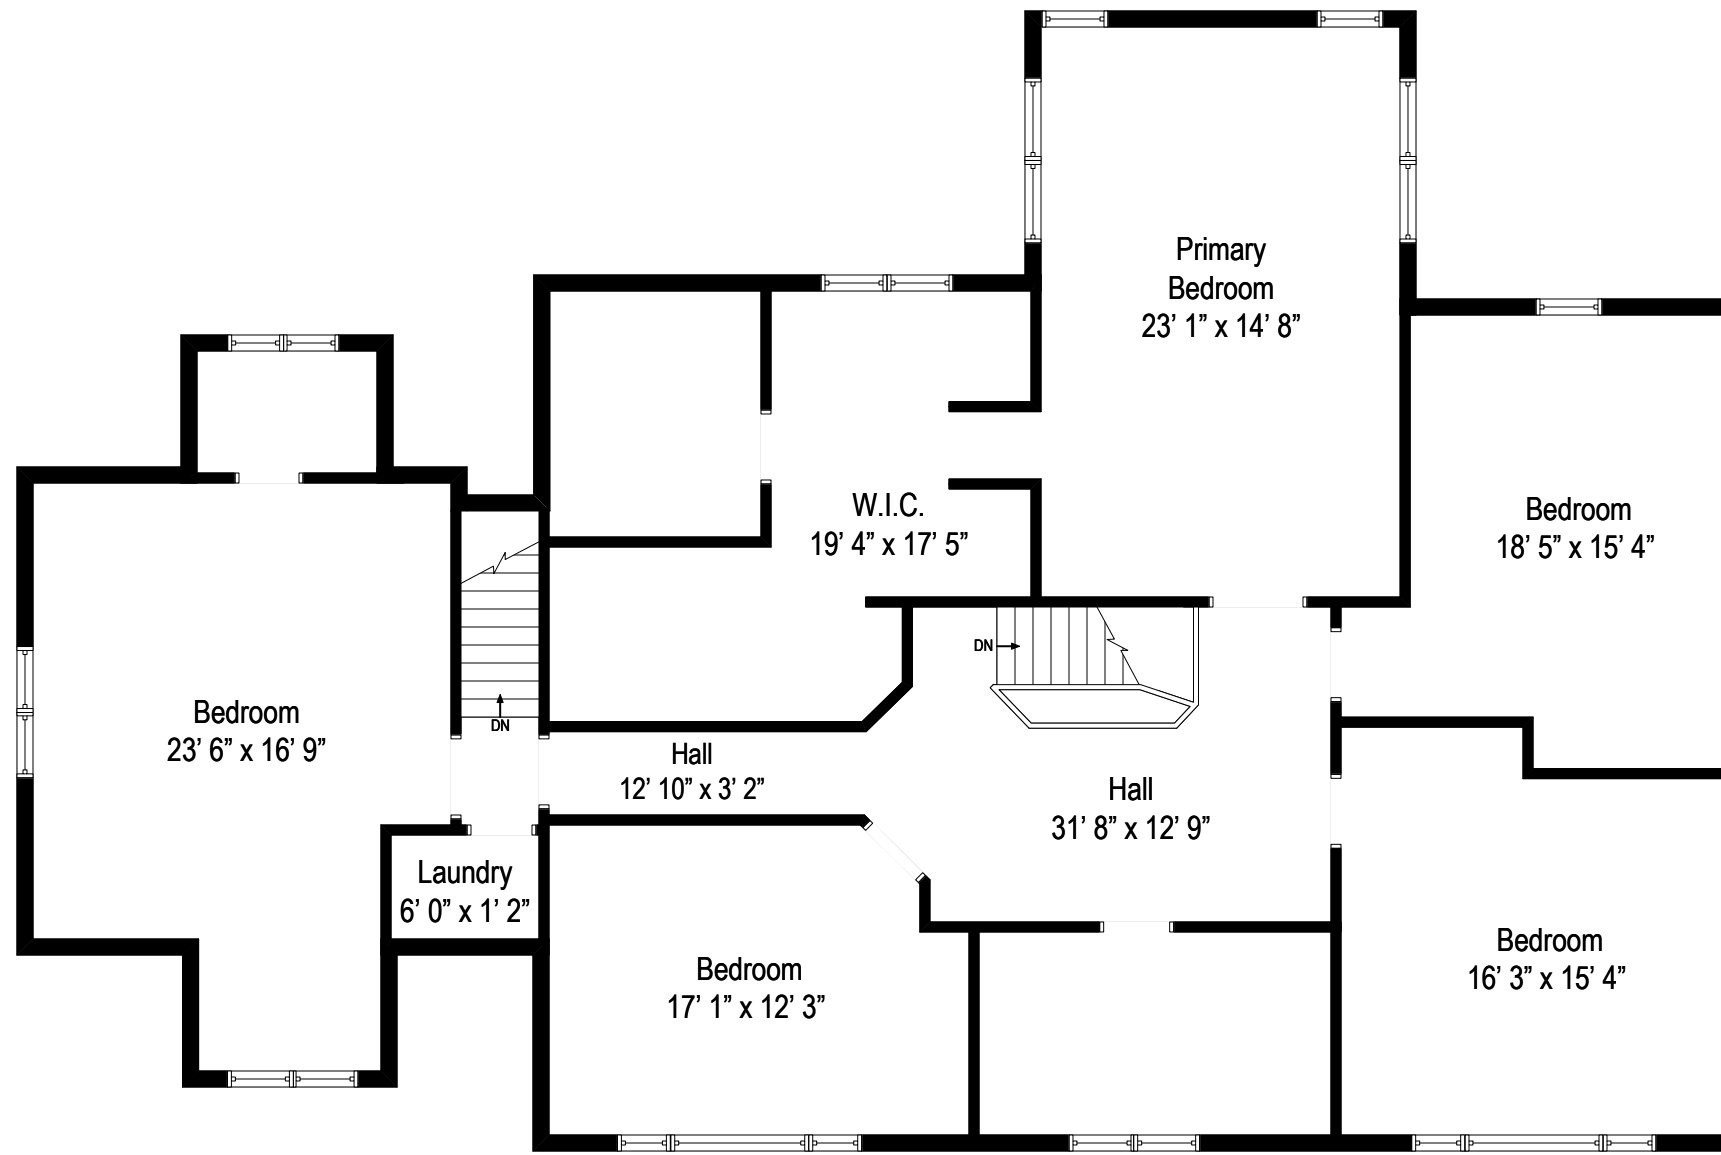

322 Anchorage Drive - Woodbury, NY 11797

Main Level

All dimensions are approximate. This plan is for marketing purposes only.

322 Anchorage Drive - Woodbury, NY 11797

Upper Level

All dimensions are approximate. This plan is for marketing purposes only.

322 Anchorage Drive - Woodbury, NY 11797

Basement

# Main Level

# Upper Level