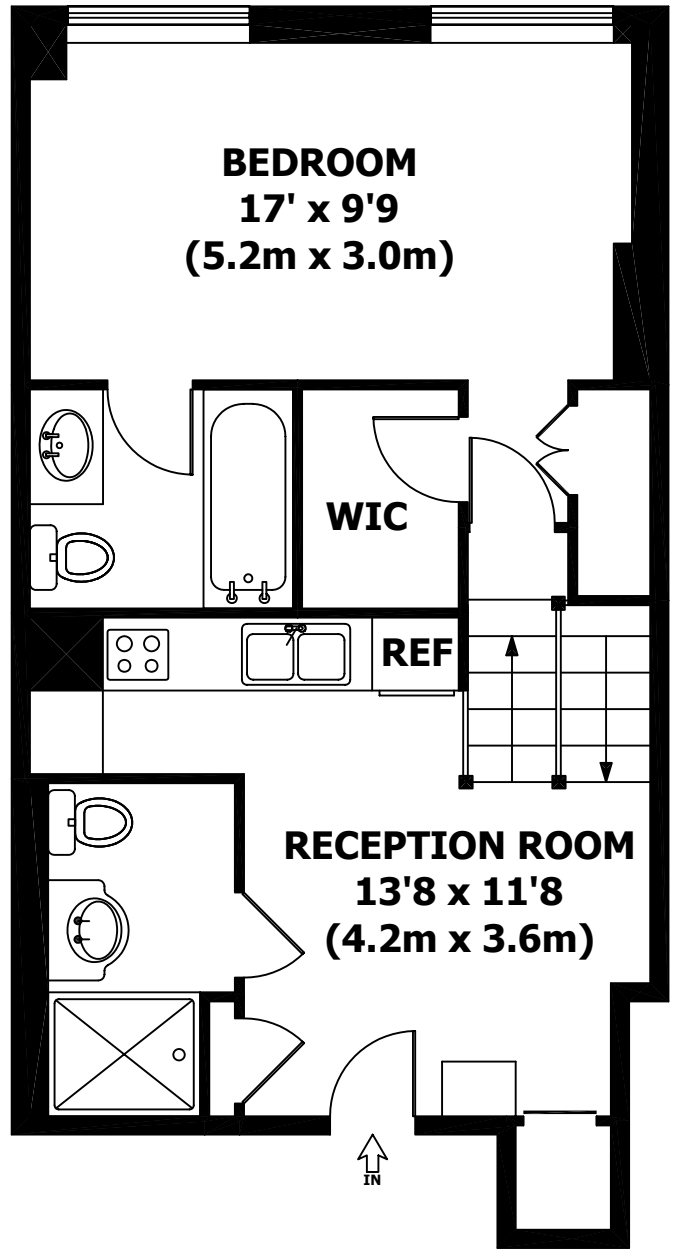

LOWER LEVEL

UPPER LEVEL

57 EAST ST UNIT 1R, NEW YORK, NY 10021

ILLUSTRATION FOR IDENTIFICATION PURPOSES ONLY - NOT TO SCALE

www.VHT.com