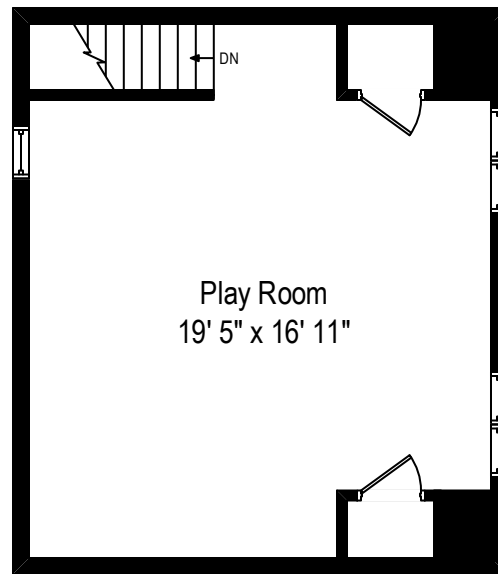

19 Lily Pond Lane - Katonah, NY 10536

Above Main Level

All dimensions are approximate. This plan is for marketing purposes only.

## Above Main Level

## Above Family Room