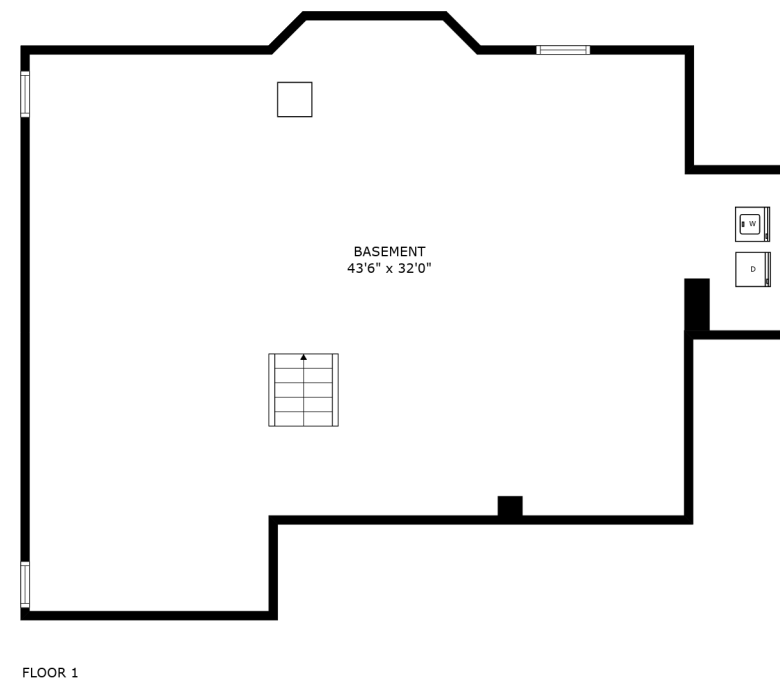

SWIMMING POOL

PATIO
58'1" x 59'2"

SIZES AND DIMENSIONS ARE APPROXIMATE, ACTUAL MAY VARY.

SIZES AND DIMENSIONS ARE APPROXIMATE, ACTUAL MAY VARY.

PATIO
58'1" x 59'2"

SIZES AND DIMENSIONS ARE APPROXIMATE, ACTUAL MAY VARY.

BASEMENT
43'6" x 32'0"