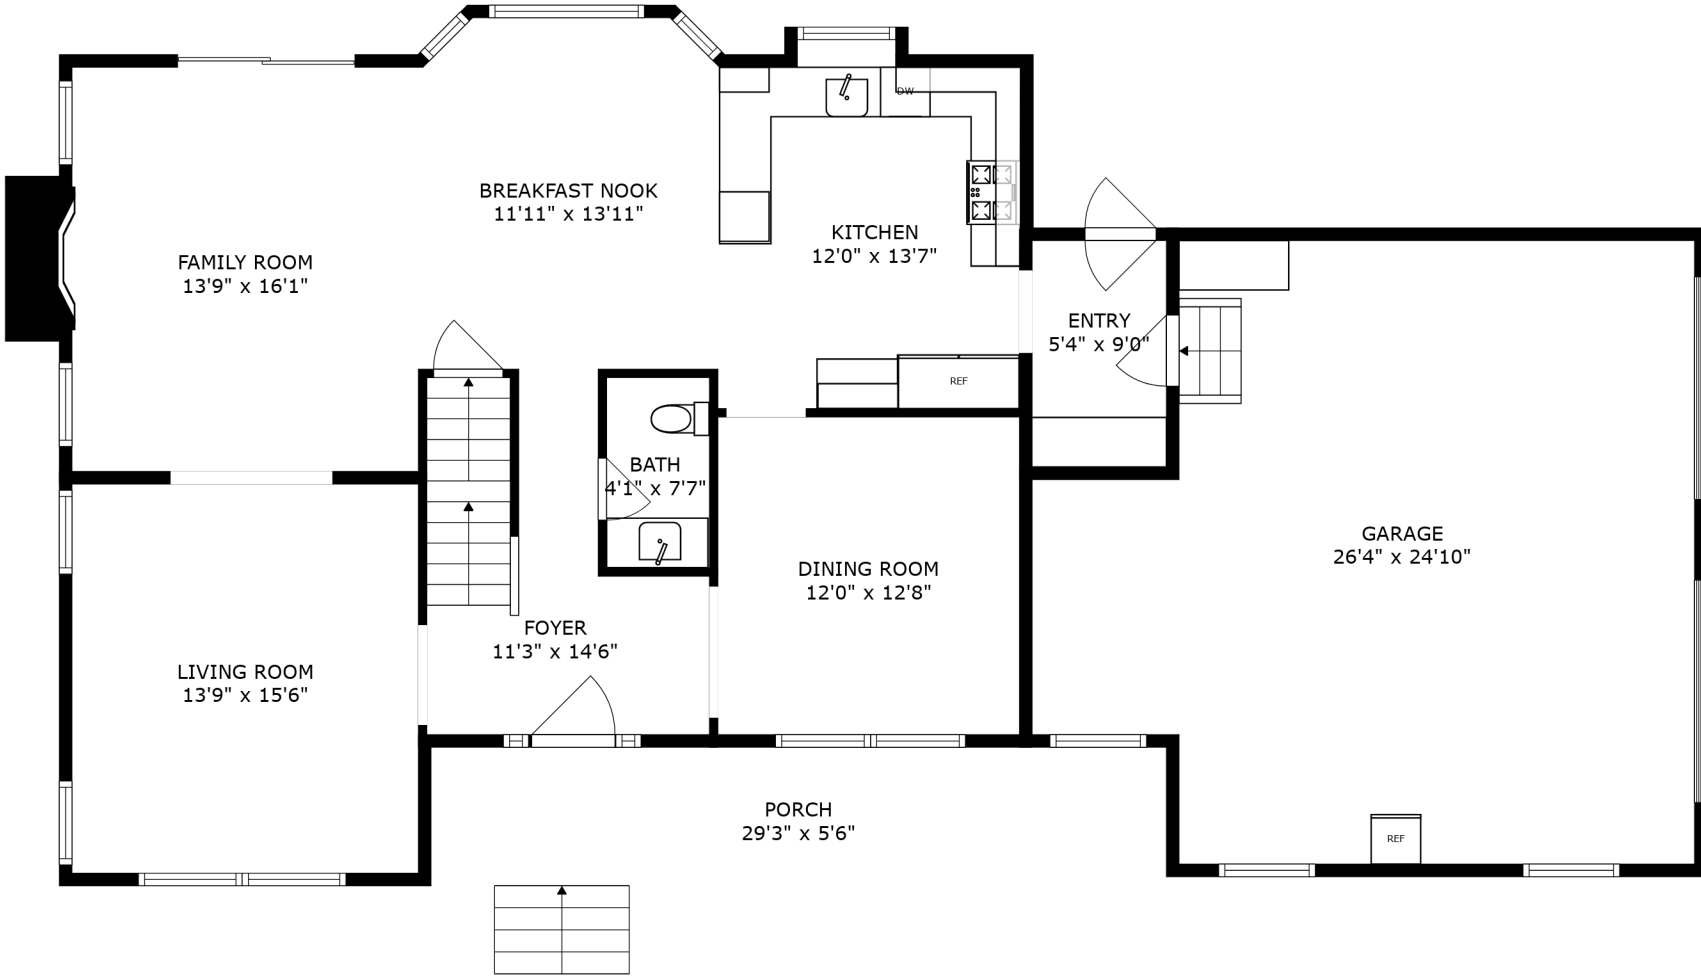

SWIMMING POOL

PATIO
58'1" x 59'2"

SIZES AND DIMENSIONS ARE APPROXIMATE, ACTUAL MAY VARY.

SIZES AND DIMENSIONS ARE APPROXIMATE, ACTUAL MAY VARY.

PATIO
58'1" x 59'2"

SIZES AND DIMENSIONS ARE APPROXIMATE, ACTUAL MAY VARY.

BASEMENT
43'6" x 32'0"