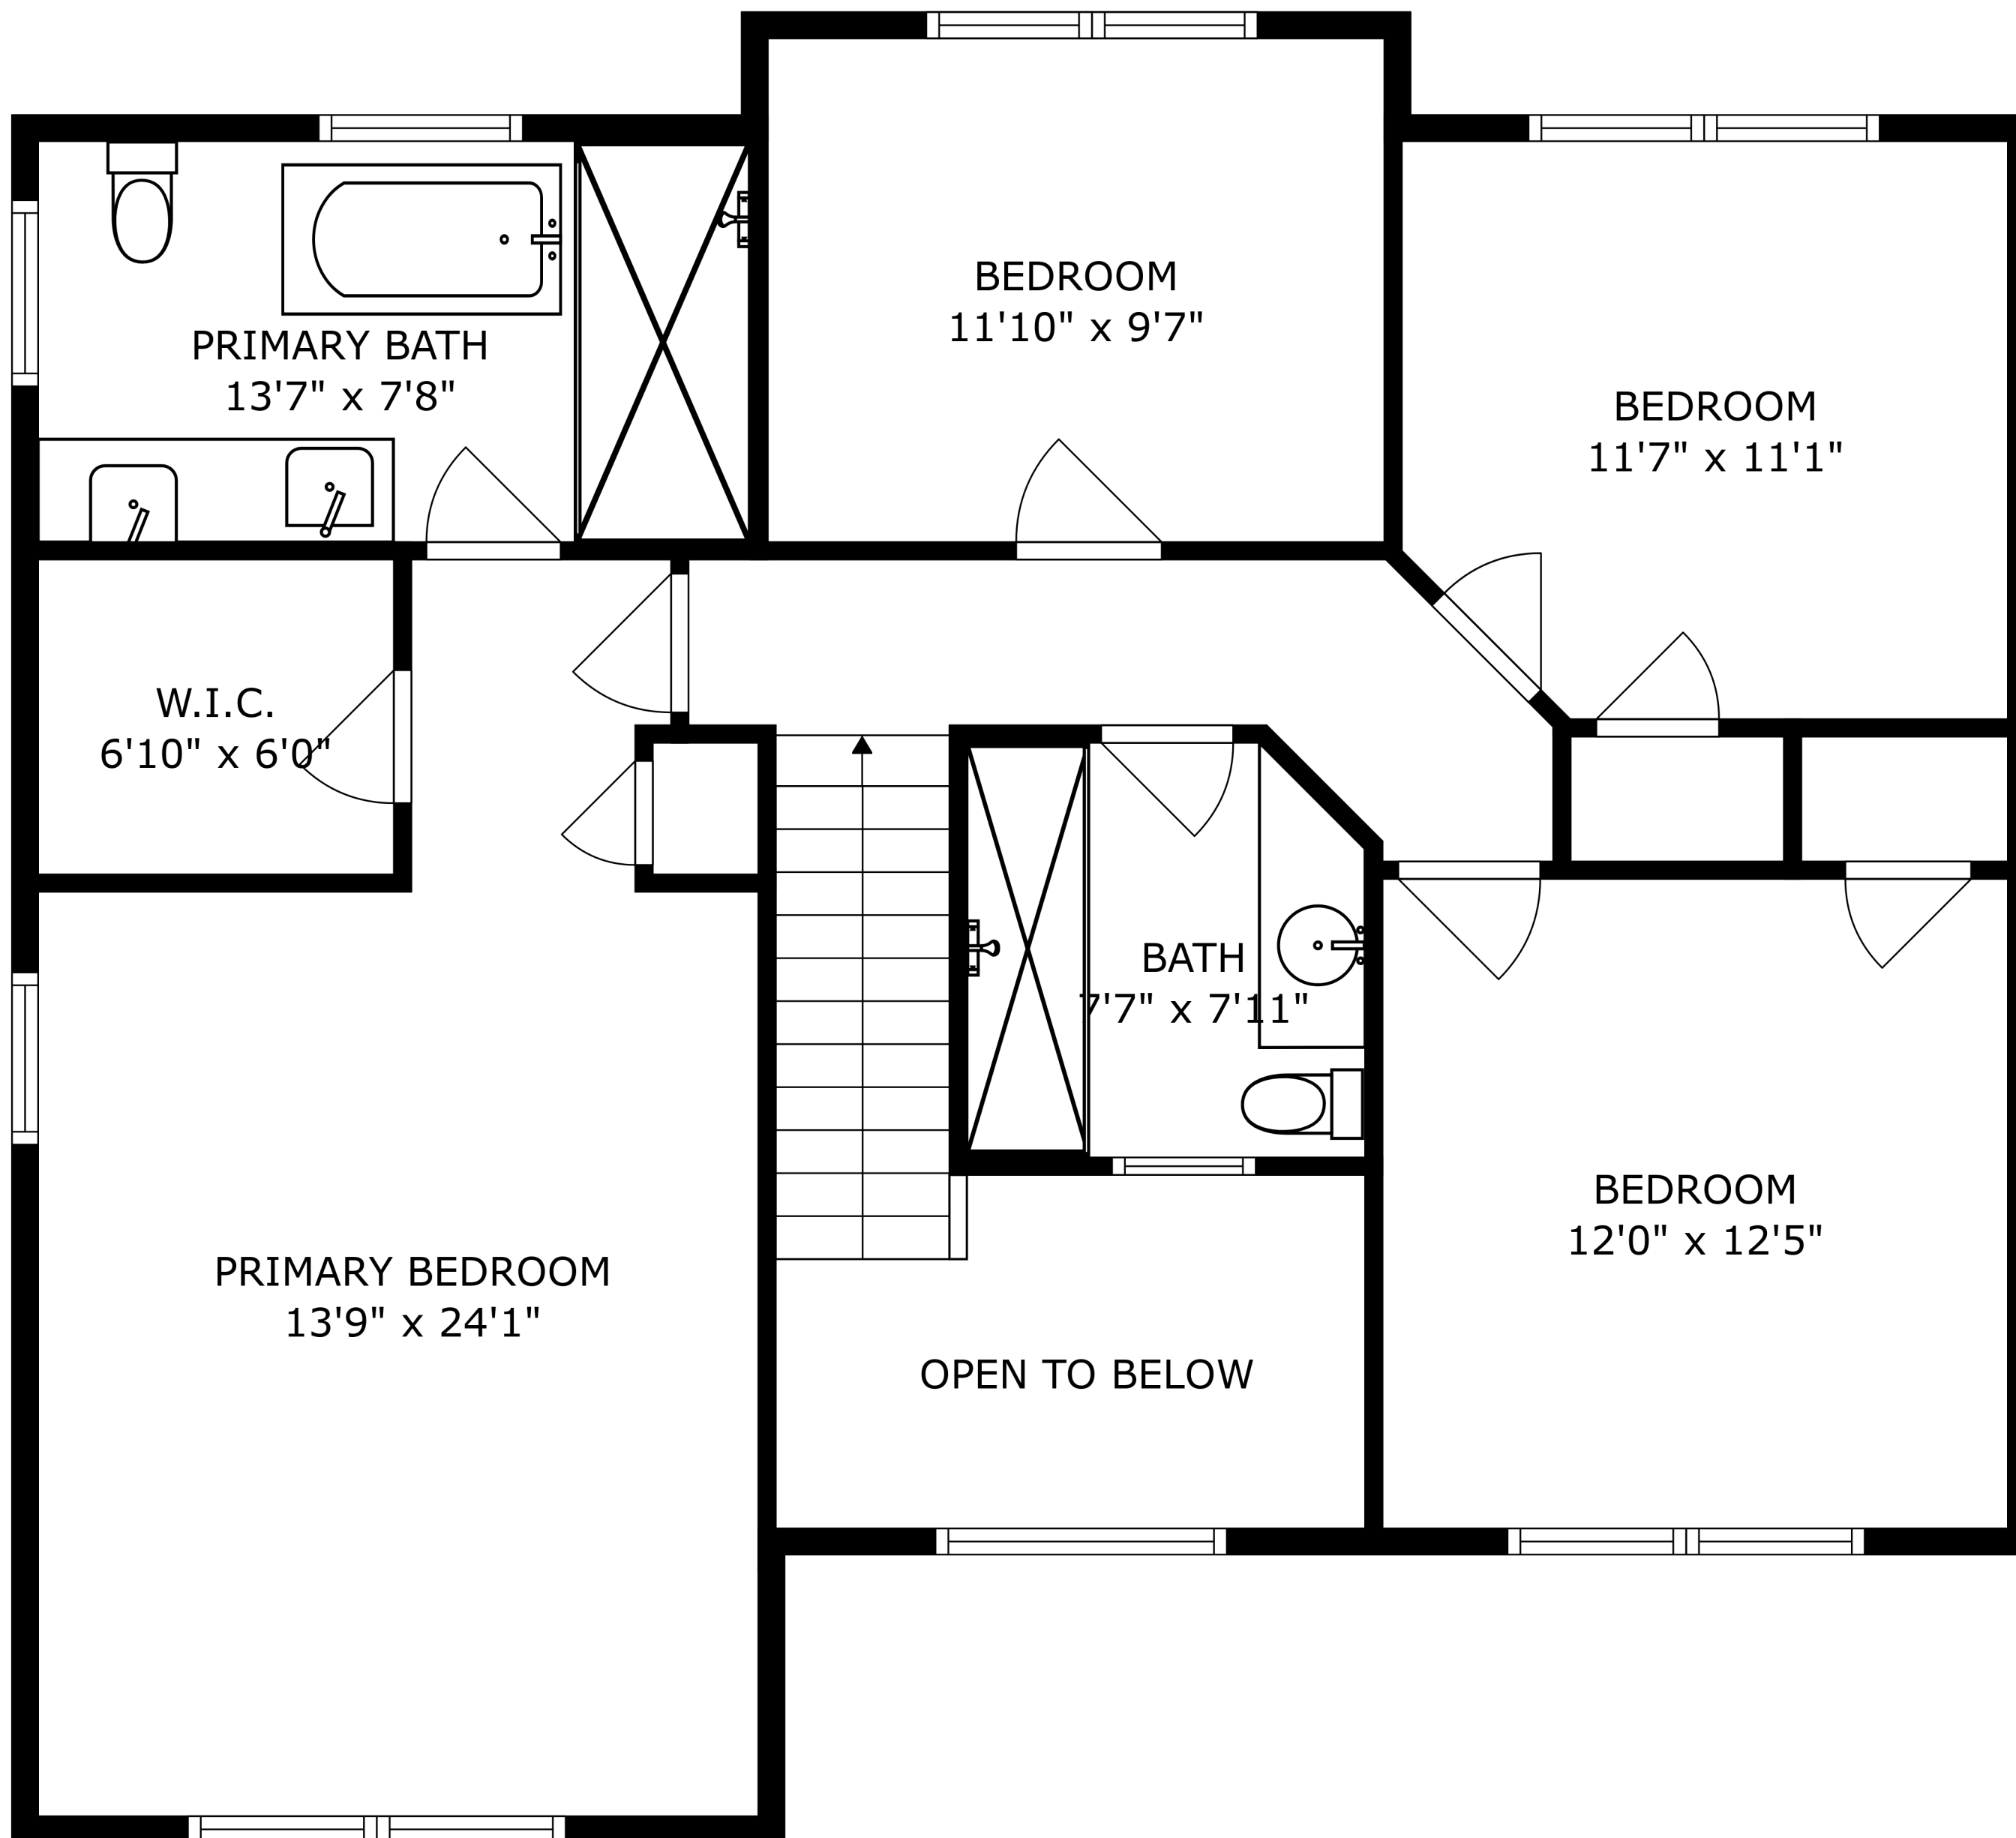

SWIMMING POOL

PATIO
58'1" x 59'2"

SIZES AND DIMENSIONS ARE APPROXIMATE, ACTUAL MAY VARY.

SIZES AND DIMENSIONS ARE APPROXIMATE, ACTUAL MAY VARY.

PATIO
58'1" x 59'2"

SIZES AND DIMENSIONS ARE APPROXIMATE, ACTUAL MAY VARY.

BASEMENT
43'6" x 32'0"