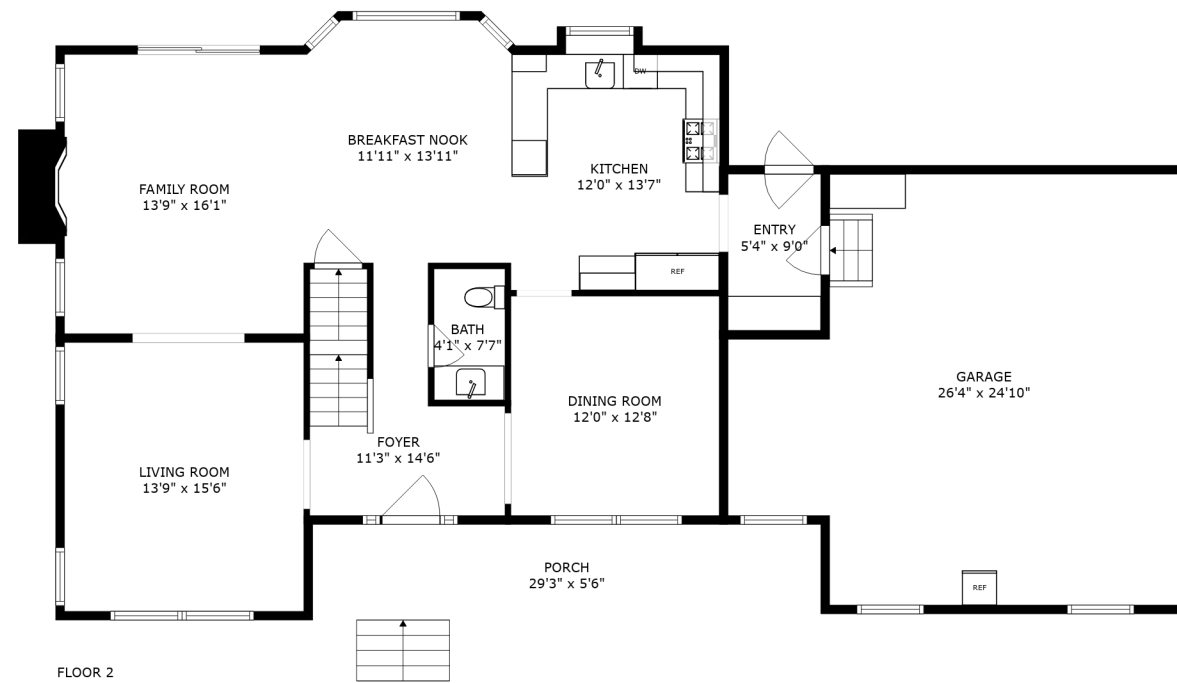

SWIMMING POOL

PATIO
58'1" x 59'2"

SIZES AND DIMENSIONS ARE APPROXIMATE, ACTUAL MAY VARY.

SIZES AND DIMENSIONS ARE APPROXIMATE, ACTUAL MAY VARY.

PATIO
58'1" x 59'2"

SIZES AND DIMENSIONS ARE APPROXIMATE, ACTUAL MAY VARY.

BASEMENT
43'6" x 32'0"