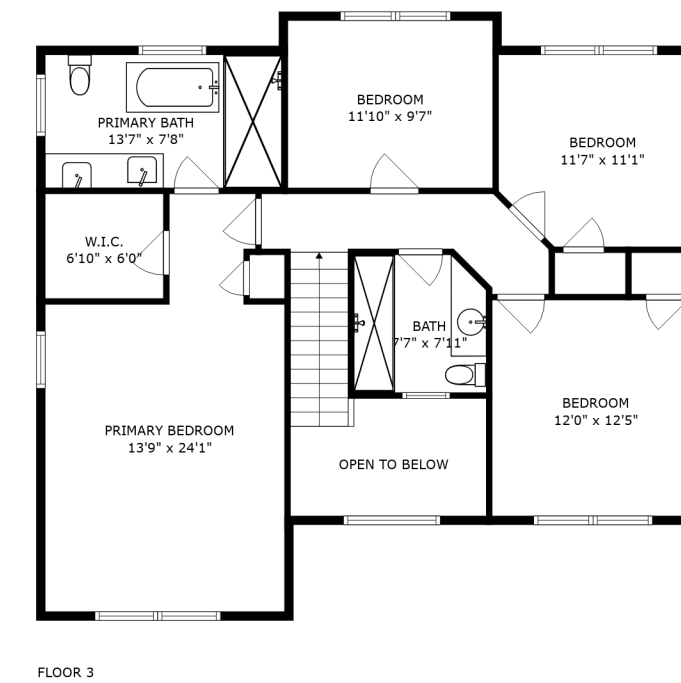

SWIMMING POOL

PATIO
58'1" x 59'2"

SIZES AND DIMENSIONS ARE APPROXIMATE, ACTUAL MAY VARY.

SIZES AND DIMENSIONS ARE APPROXIMATE, ACTUAL MAY VARY.

PATIO
58'1" x 59'2"

SIZES AND DIMENSIONS ARE APPROXIMATE, ACTUAL MAY VARY.

BASEMENT
43'6" x 32'0"