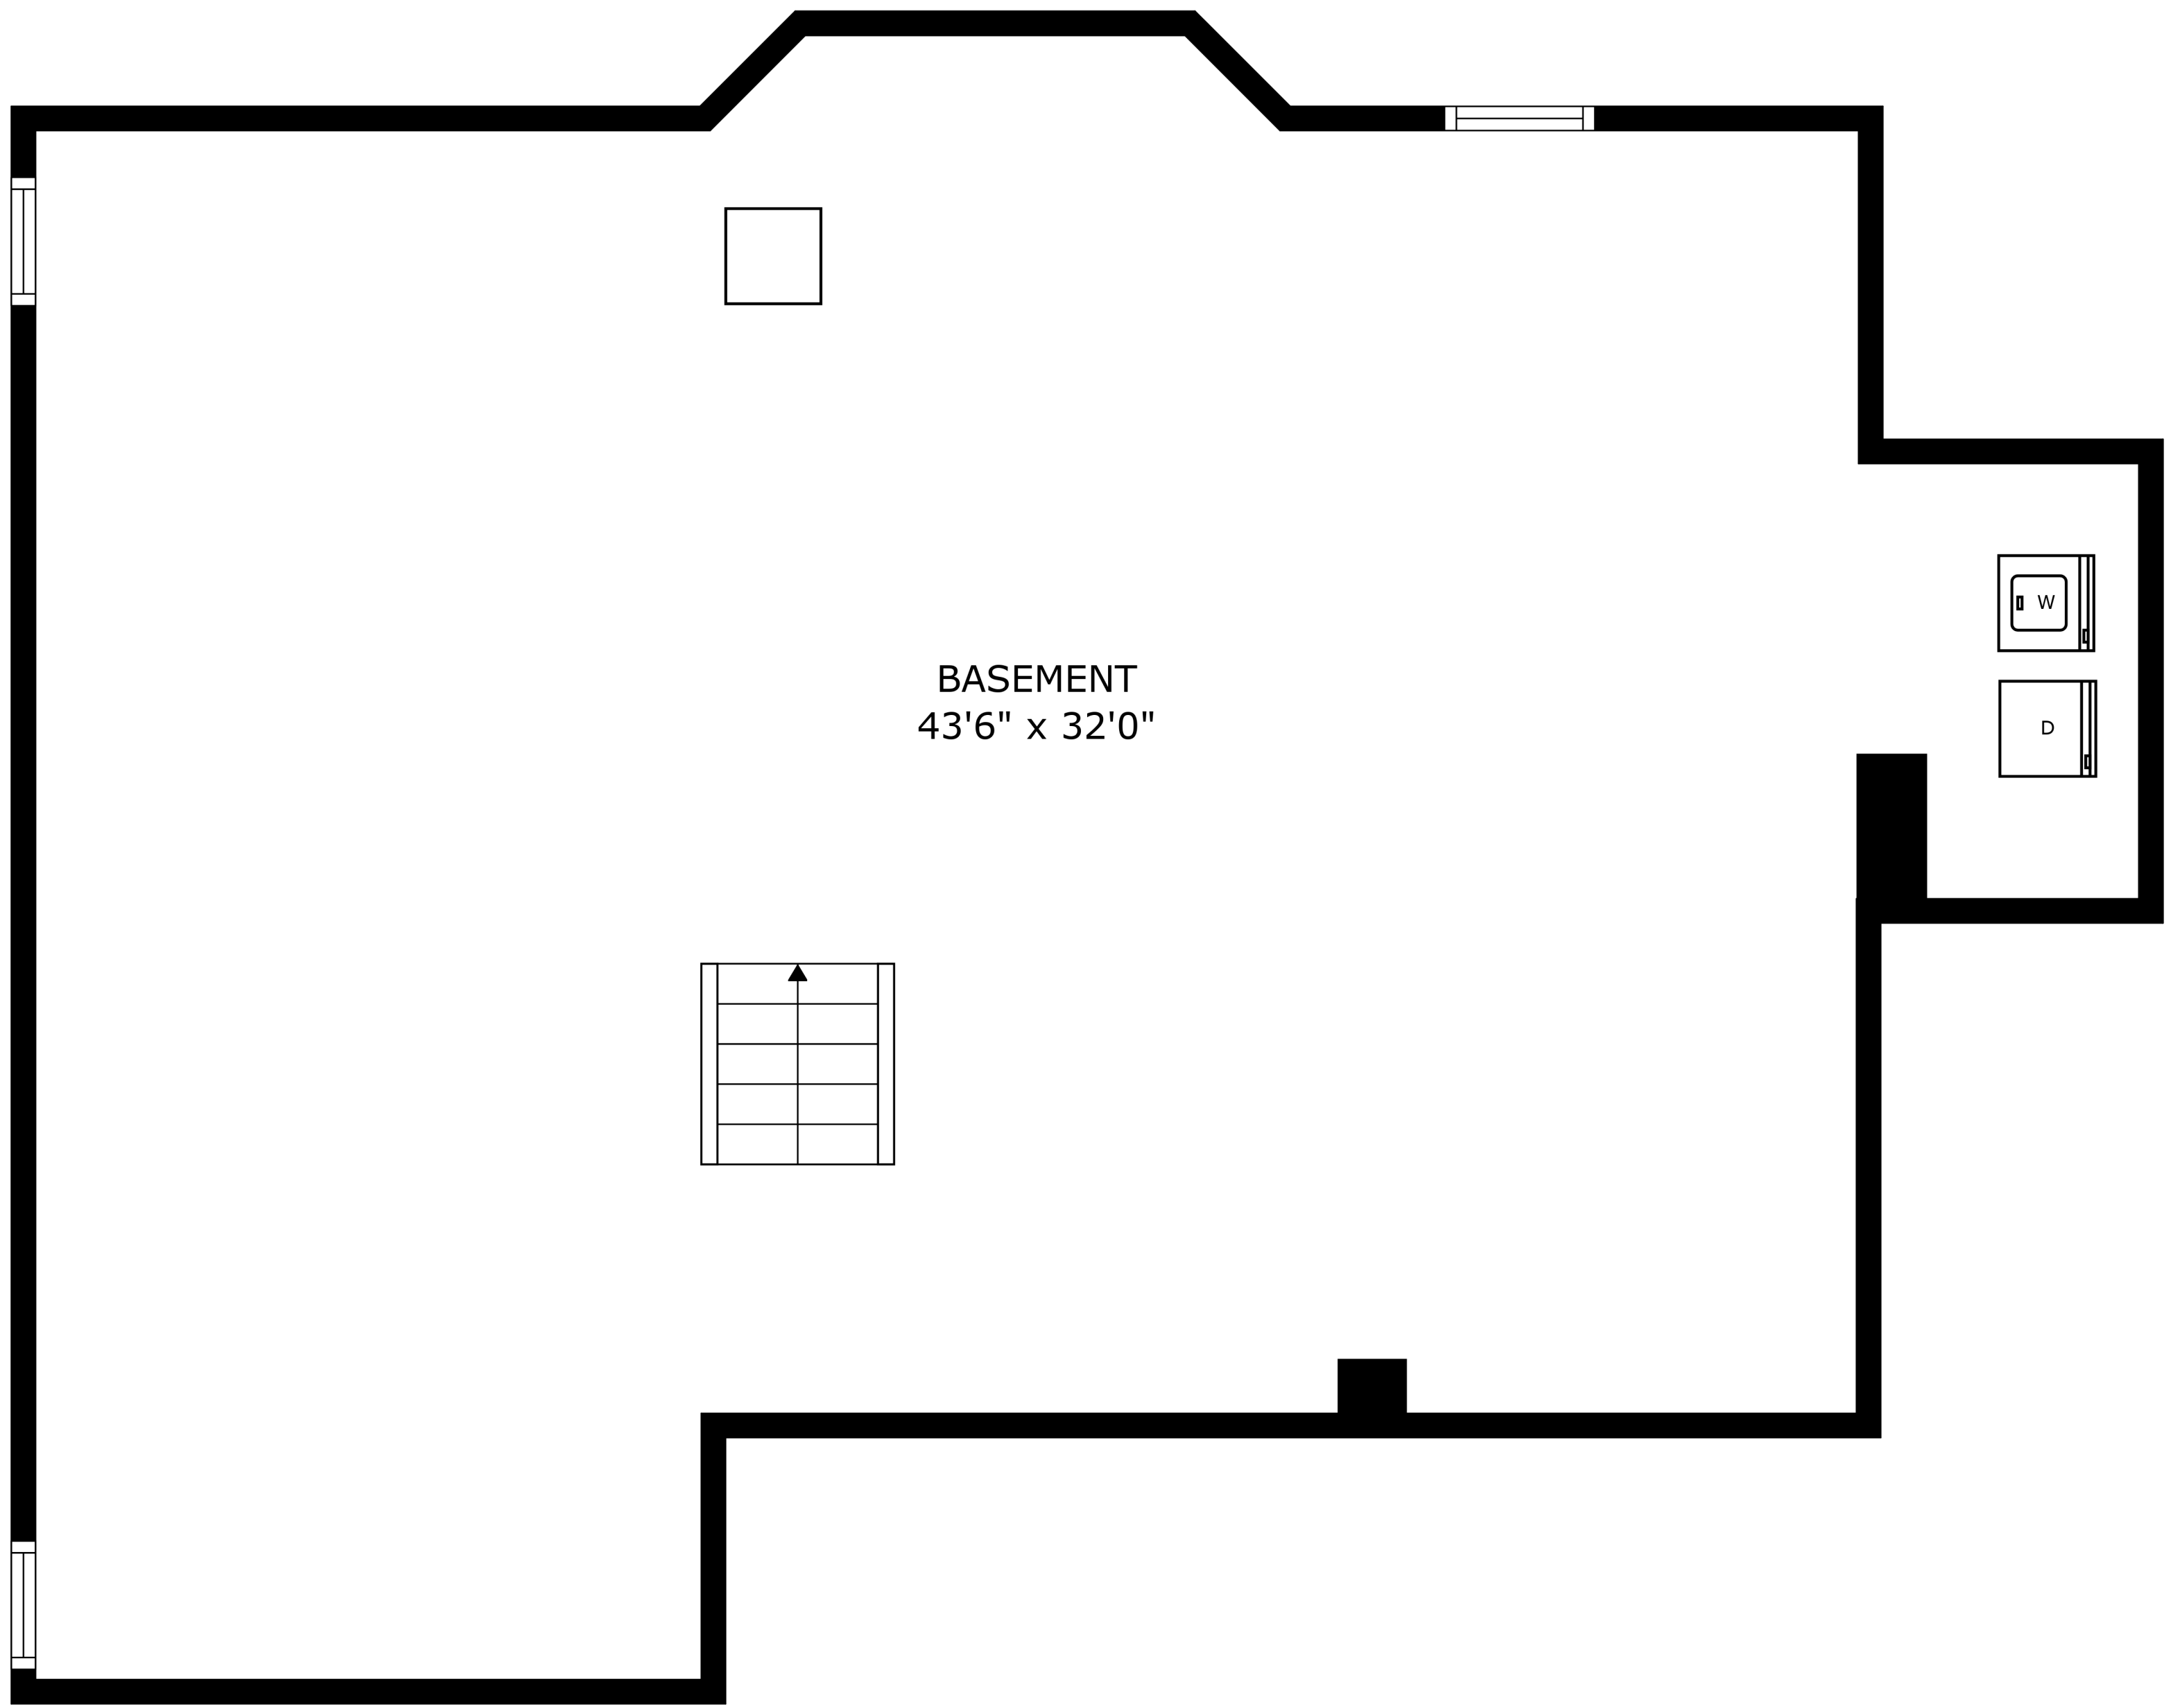

SWIMMING POOL

PATIO
58'1" x 59'2"

SIZES AND DIMENSIONS ARE APPROXIMATE, ACTUAL MAY VARY.

SIZES AND DIMENSIONS ARE APPROXIMATE, ACTUAL MAY VARY.

PATIO
58'1" x 59'2"

SIZES AND DIMENSIONS ARE APPROXIMATE, ACTUAL MAY VARY.

BASEMENT
43'6" x 32'0"