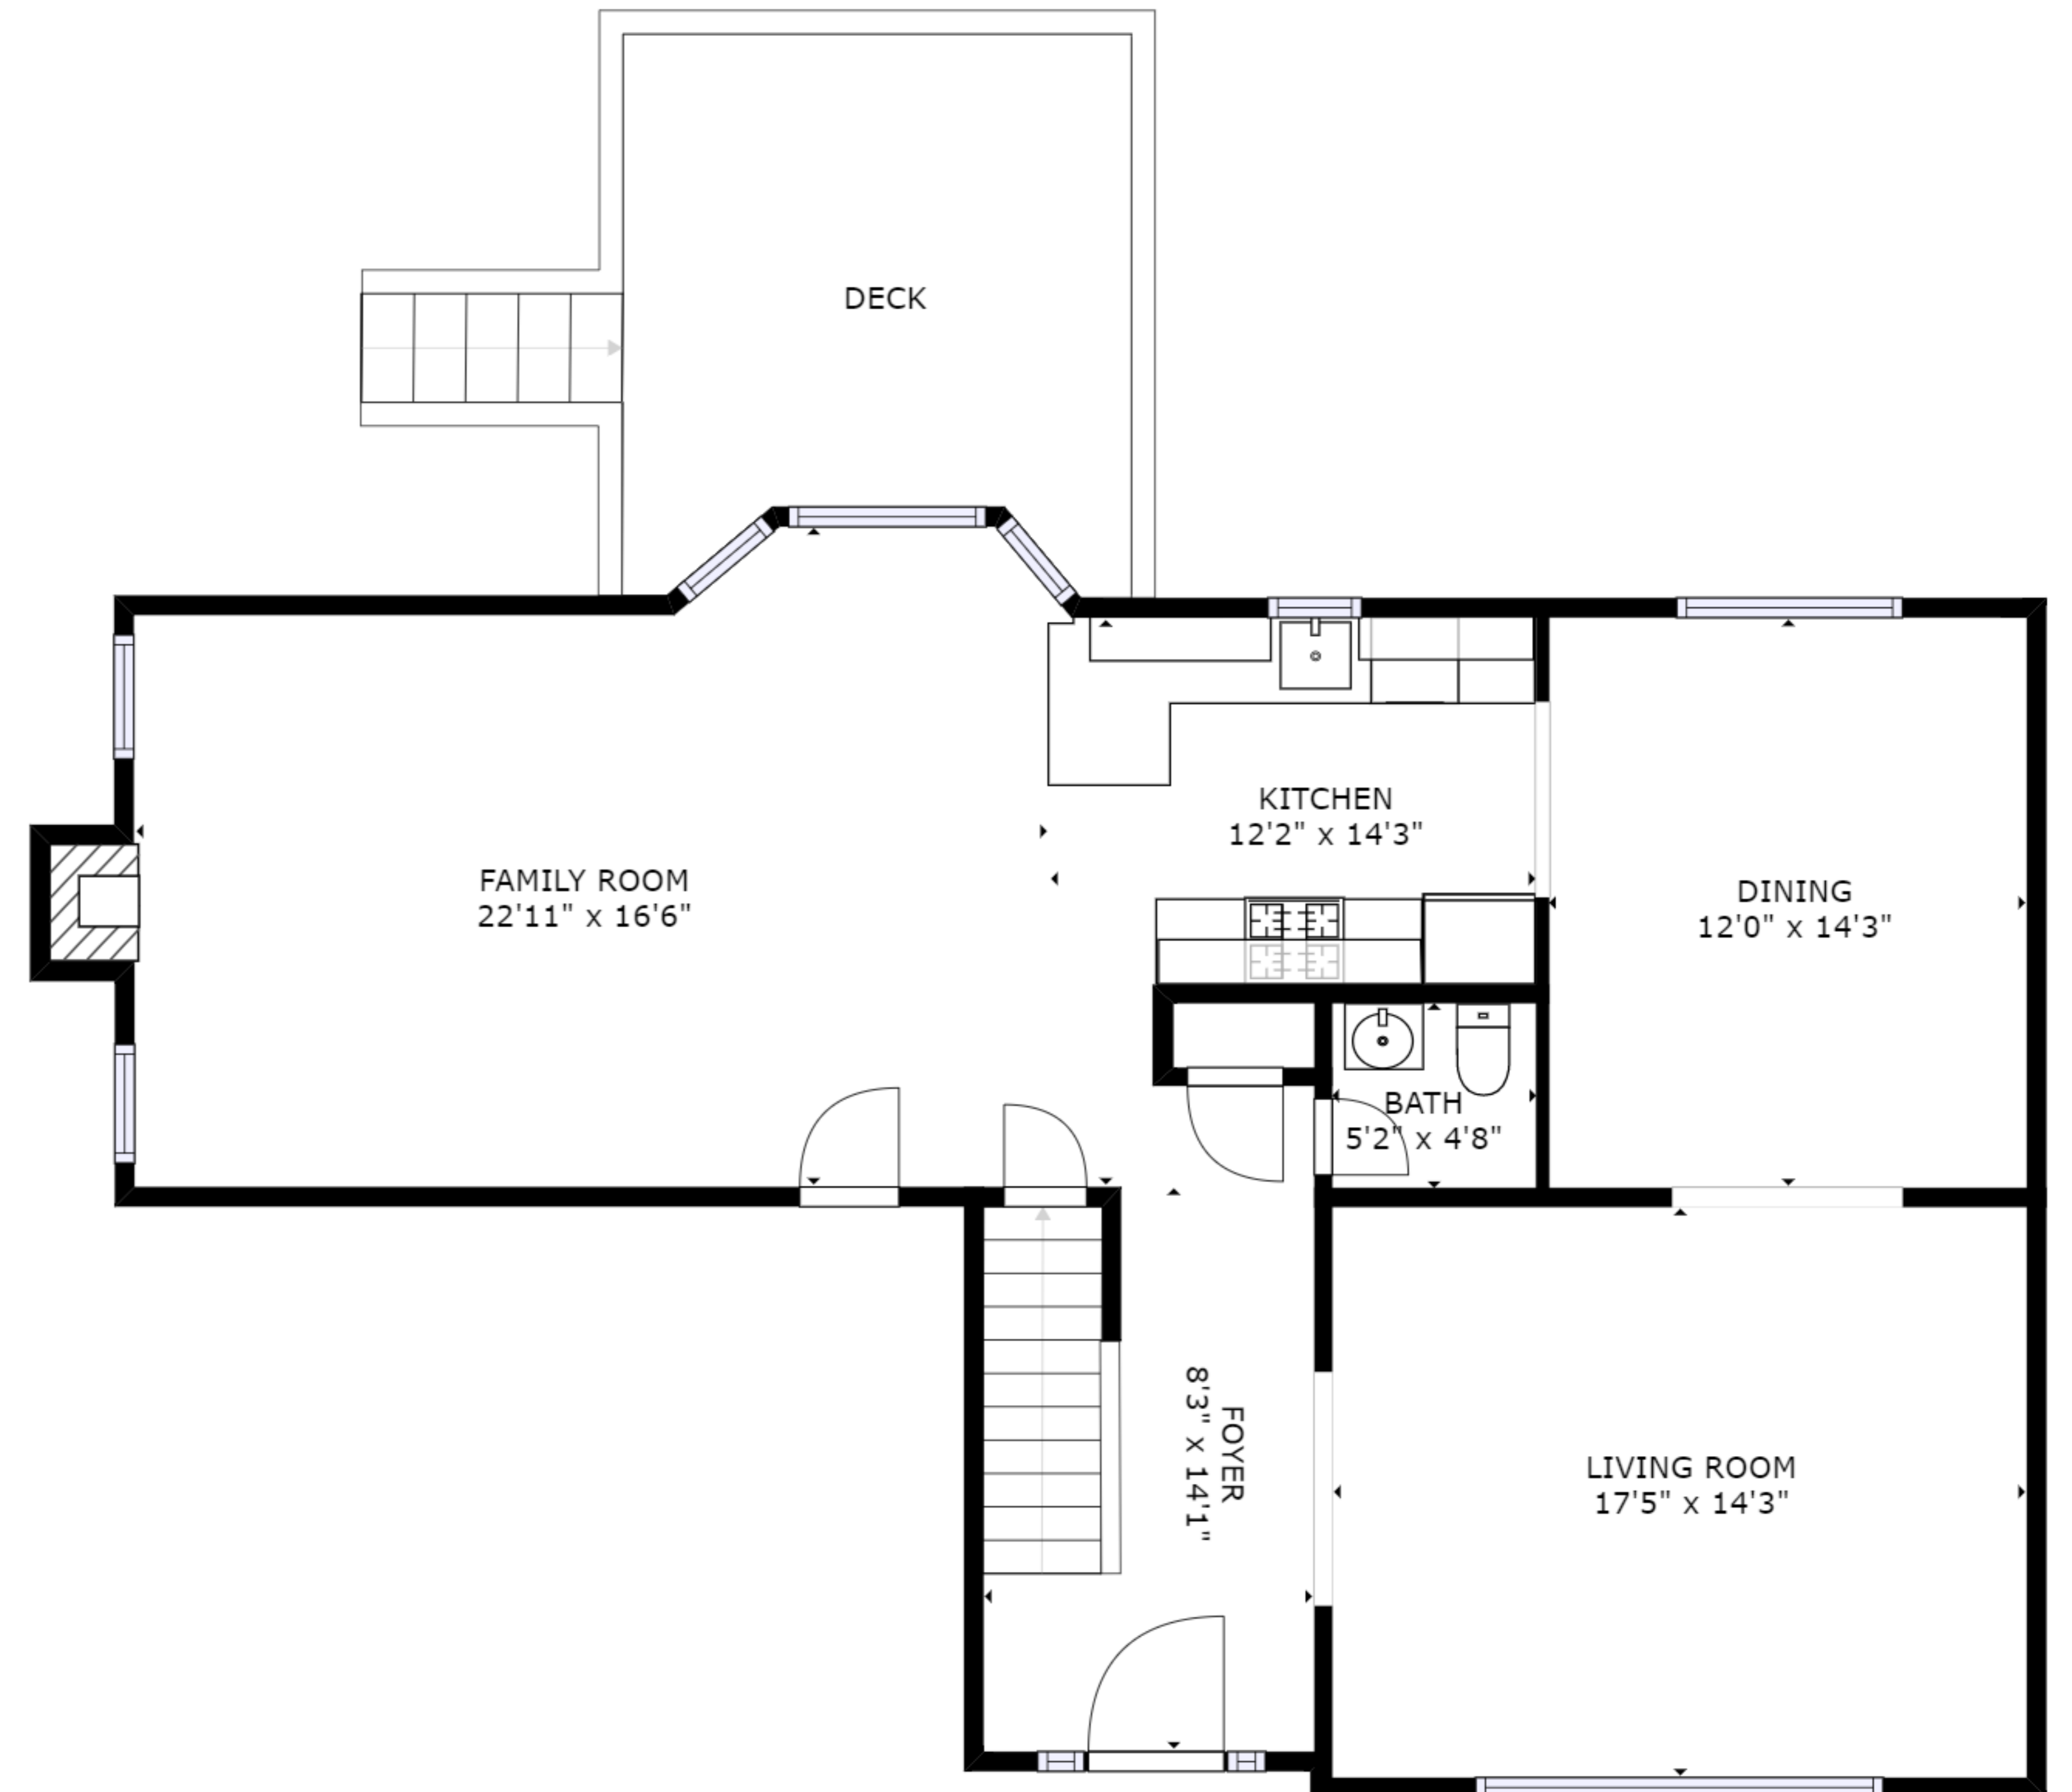

FLOOR 3

FLOOR 1

FLOOR 2

GROSS INTERNAL AREA
 FLOOR 1: 1023 sq ft, FLOOR 2: 1092 sq ft
 FLOOR 3: 1050 sq ft
 TOTAL: 3166 sq ft

SIZES AND DIMENSIONS ARE APPROXIMATE, ACTUAL MAY VARY.