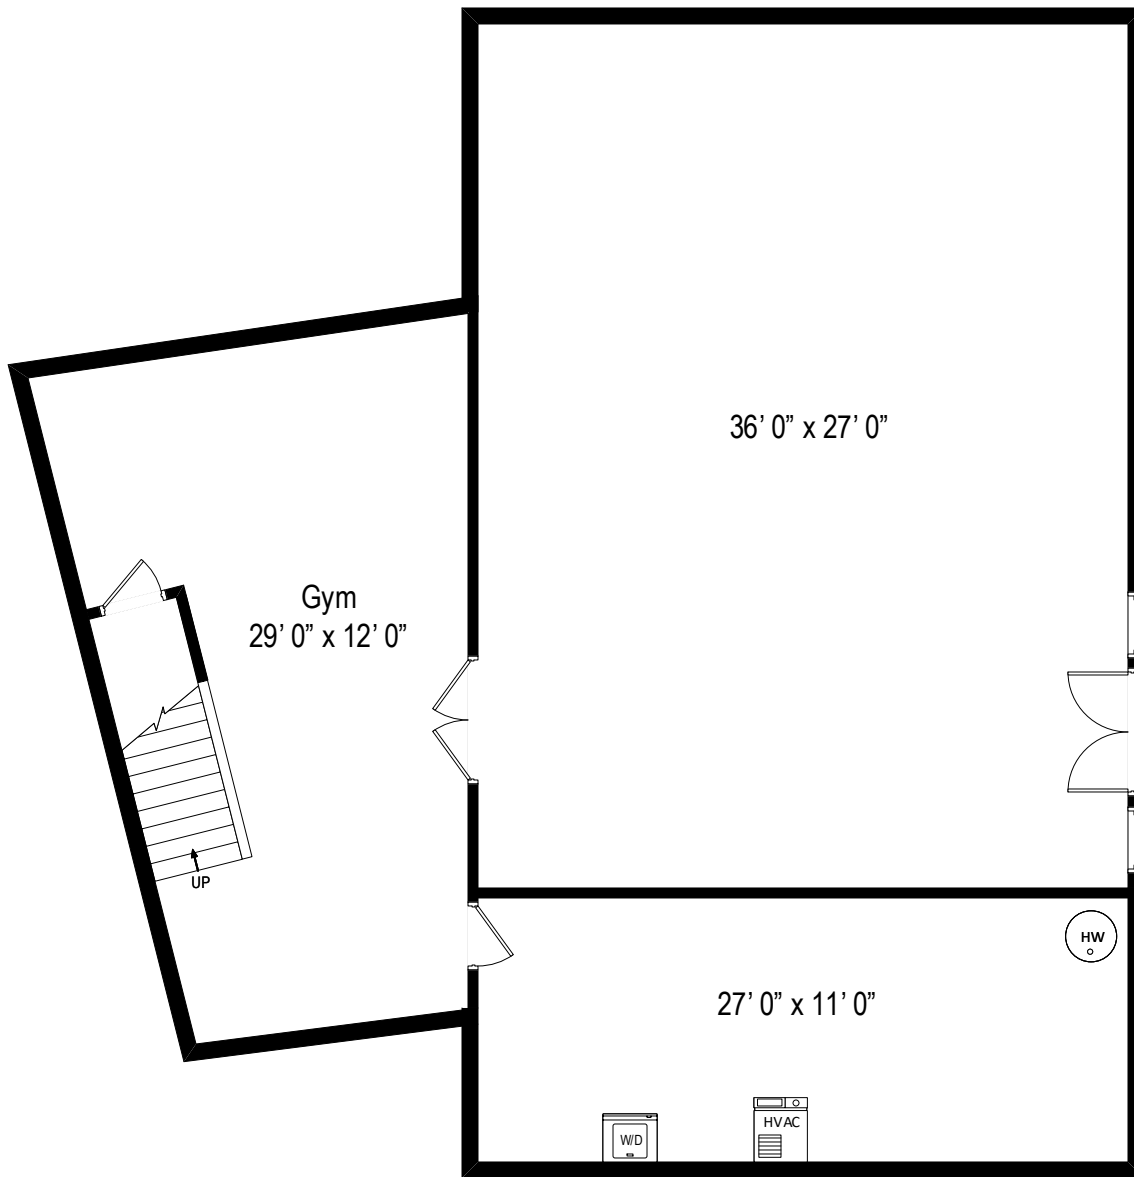

29 Goodsell Hill Road – Redding, CT 06896

Main Level

29 Goodsell Hill Road – Redding, CT 06896

Second Level

All dimensions are approximate. This plan is for marketing purposes only.

29 Goodsell Hill Road – Redding, CT 06896

Third Level

29 Goodsell Hill Road – Redding, CT 06896

Lower Level

All dimensions are approximate. This plan is for marketing purposes only.

Third Level

Main Level

Lower Level

29 Goodsell Hill Road – Redding, CT 06896