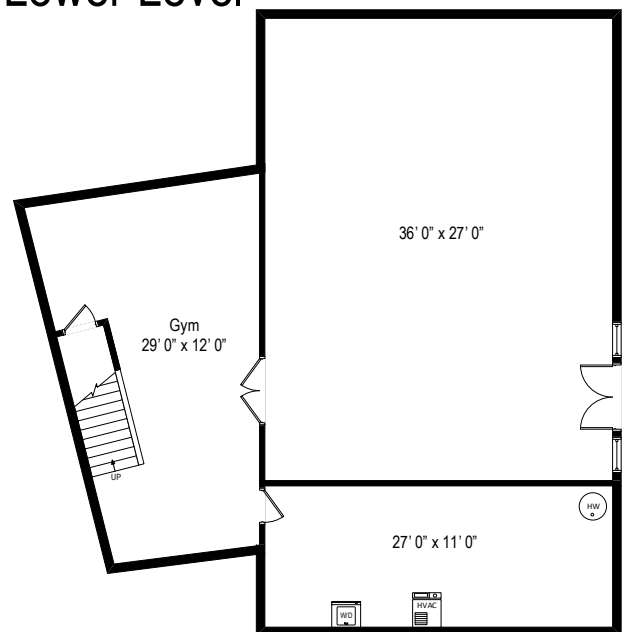

29 Goodsell Hill Road – Redding, CT 06896

Main Level

29 Goodsell Hill Road – Redding, CT 06896

Second Level

All dimensions are approximate. This plan is for marketing purposes only.

29 Goodsell Hill Road – Redding, CT 06896

Third Level

29 Goodsell Hill Road – Redding, CT 06896

Lower Level

All dimensions are approximate. This plan is for marketing purposes only.

Third Level

Main Level

Lower Level

29 Goodsell Hill Road – Redding, CT 06896