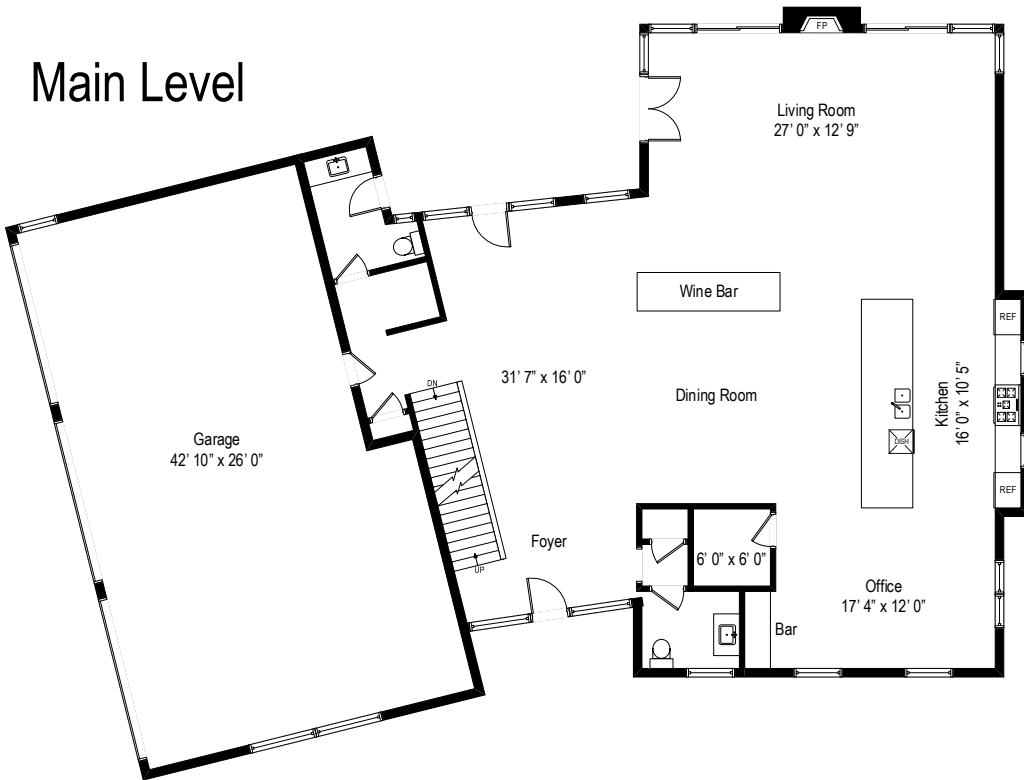

Third Level

29 Goodsell Hill Road – Redding, CT 06896

Lower Level

All dimensions are approximate. This plan is for marketing purposes only.

Third Level

Main Level

Lower Level

29 Goodsell Hill Road – Redding, CT 06896