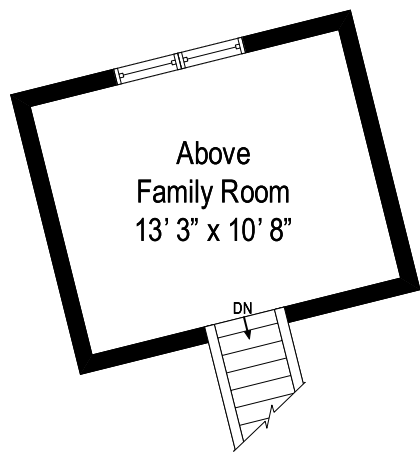

29 Goodsell Hill Road – Redding, CT 06896

Main Level

29 Goodsell Hill Road – Redding, CT 06896

Second Level

All dimensions are approximate. This plan is for marketing purposes only.

29 Goodsell Hill Road – Redding, CT 06896

Third Level

29 Goodsell Hill Road – Redding, CT 06896

Lower Level

All dimensions are approximate. This plan is for marketing purposes only.

Third Level

Main Level

Lower Level

29 Goodsell Hill Road – Redding, CT 06896