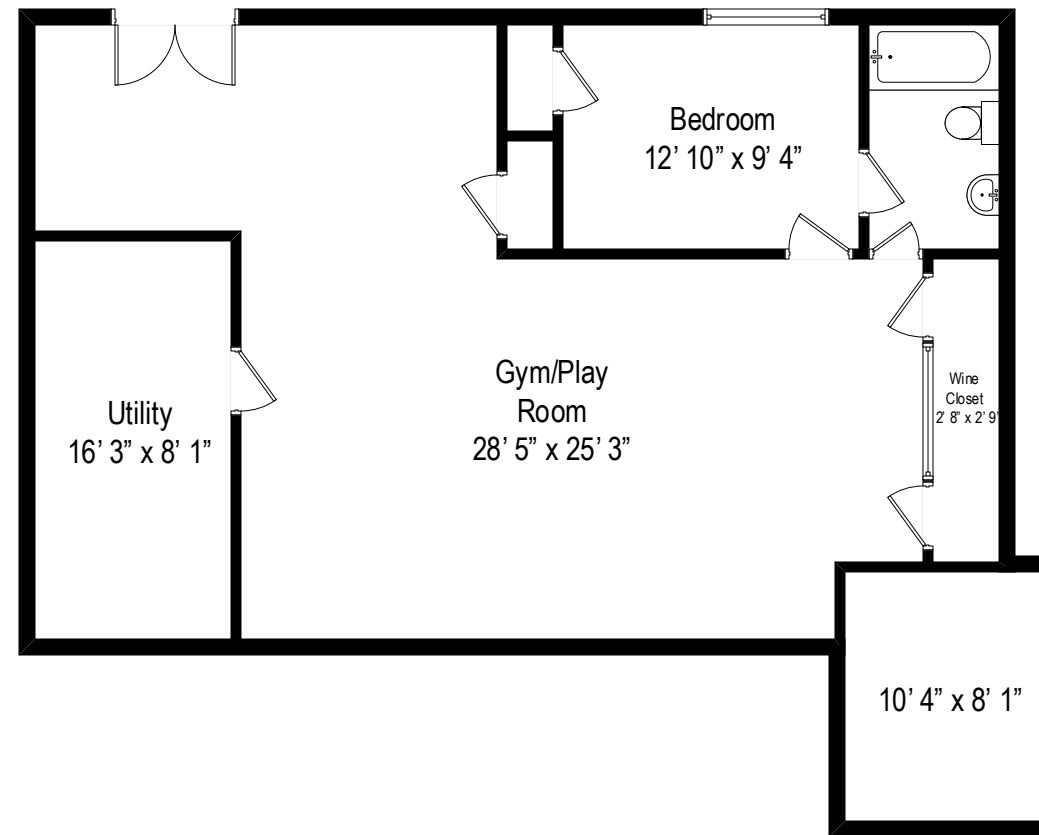

9 Witherell Drive - Greenwich, CT 06831

First Level

All dimensions are approximate. This plan is for marketing purposes only.

9 Witherell Drive - Greenwich, CT 06831

Second Level

All dimensions are approximate. This plan is for marketing purposes only.

9 Witherell Drive - Greenwich, CT 06831

Lower Level

All dimensions are approximate. This plan is for marketing purposes only.

Second Level

First Level

Lower Level

9 Witherell Drive - Greenwich, CT 06831