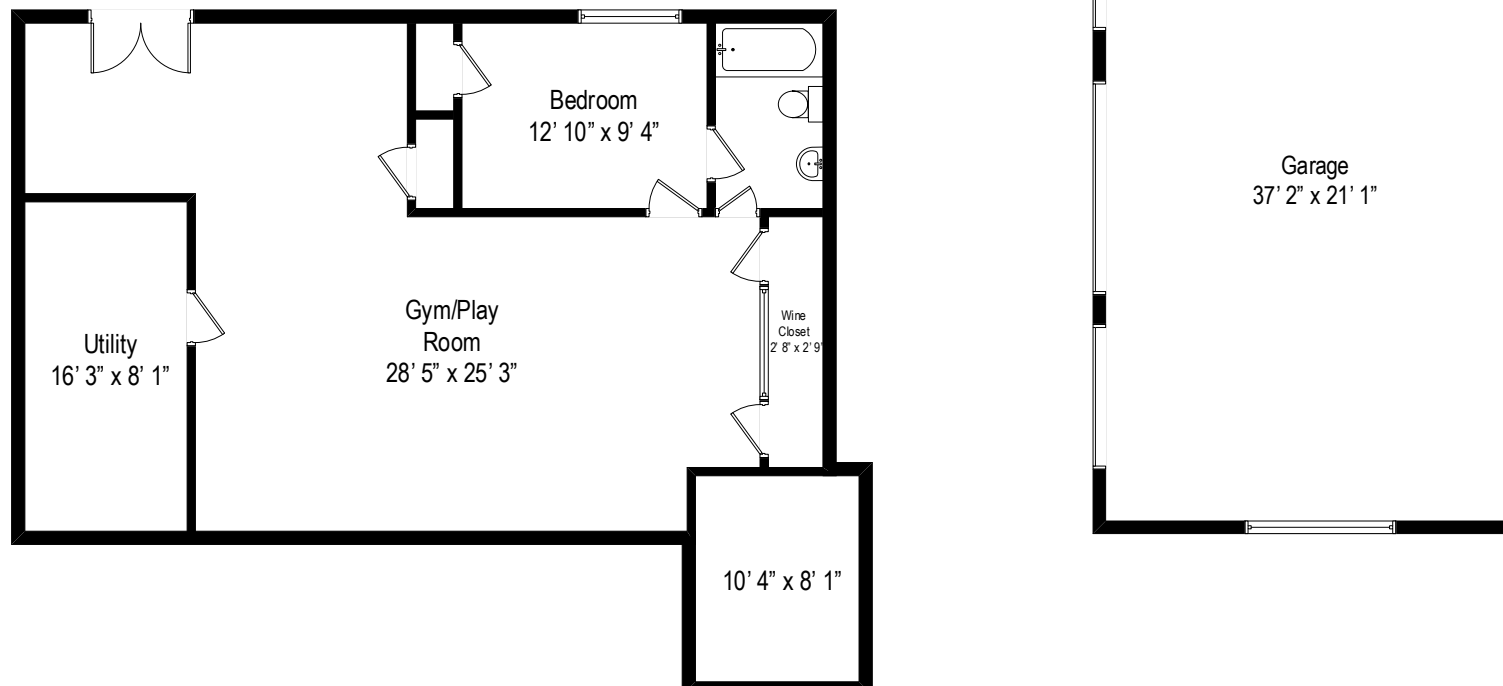

9 Witherell Drive - Greenwich, CT 06831

Lower Level

All dimensions are approximate. This plan is for marketing purposes only.

Second Level

First Level

Lower Level

9 Witherell Drive - Greenwich, CT 06831