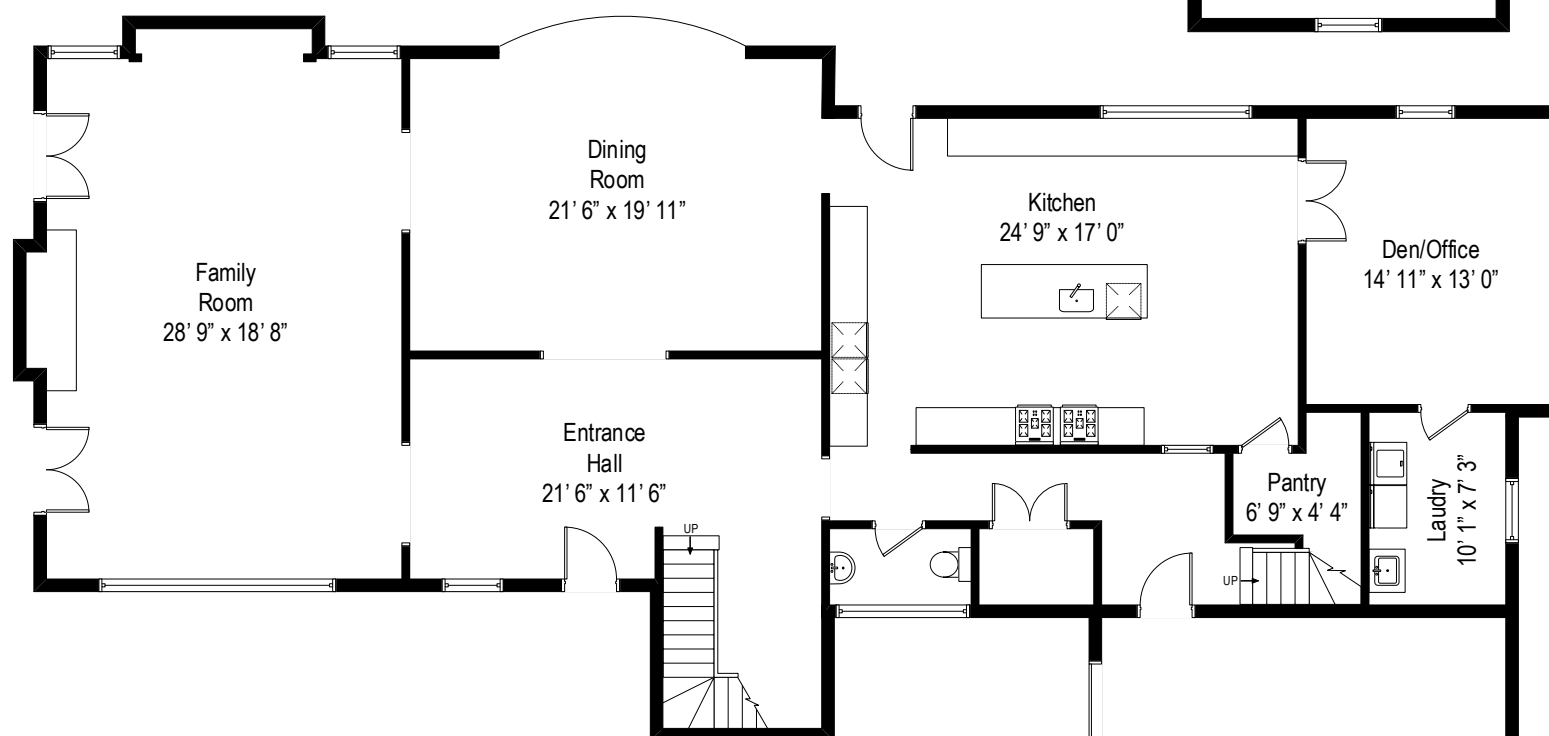

9 Witherell Drive - Greenwich, CT 06831

Lower Level

All dimensions are approximate. This plan is for marketing purposes only.

Second Level

First Level

Lower Level

9 Witherell Drive - Greenwich, CT 06831