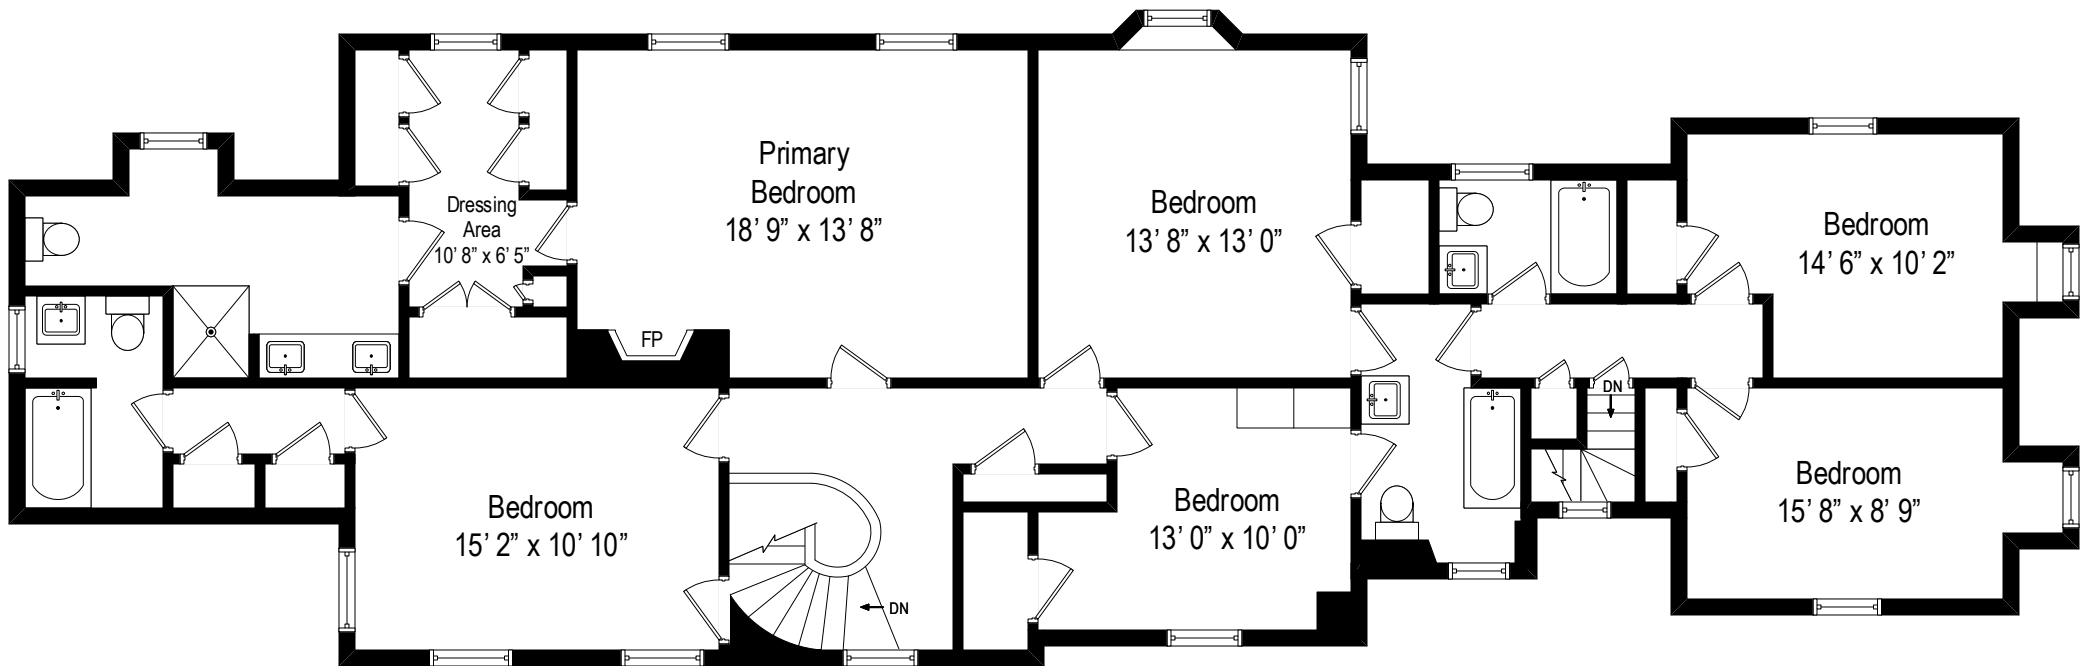

188 Stanwich Road – Greenwich, CT 06830

First Level

All dimensions are approximate. This plan is for marketing purposes only.

188 Stanwich Road – Greenwich, CT 06830

Second Level

All dimensions are approximate. This plan is for marketing purposes only.

188 Stanwich Road – Greenwich, CT 06830

Lower Level

All dimensions are approximate. This plan is for marketing purposes only.

# Second Level

# First Level