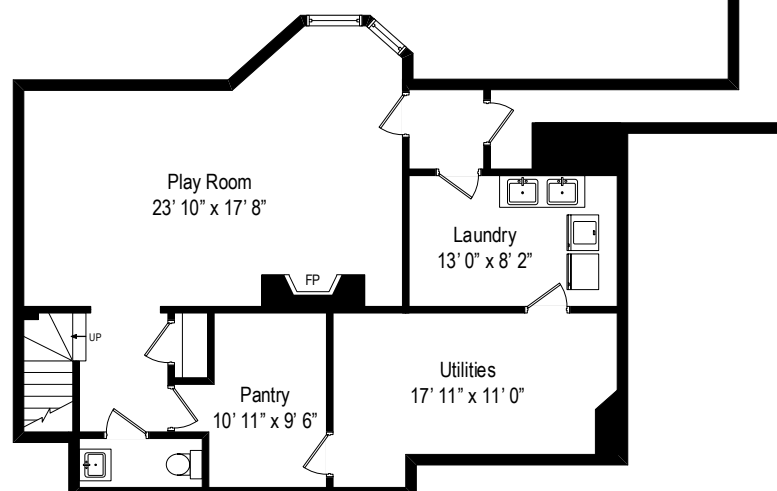

Lower Level

188 Stanwich Road – Greenwich, CT 06830