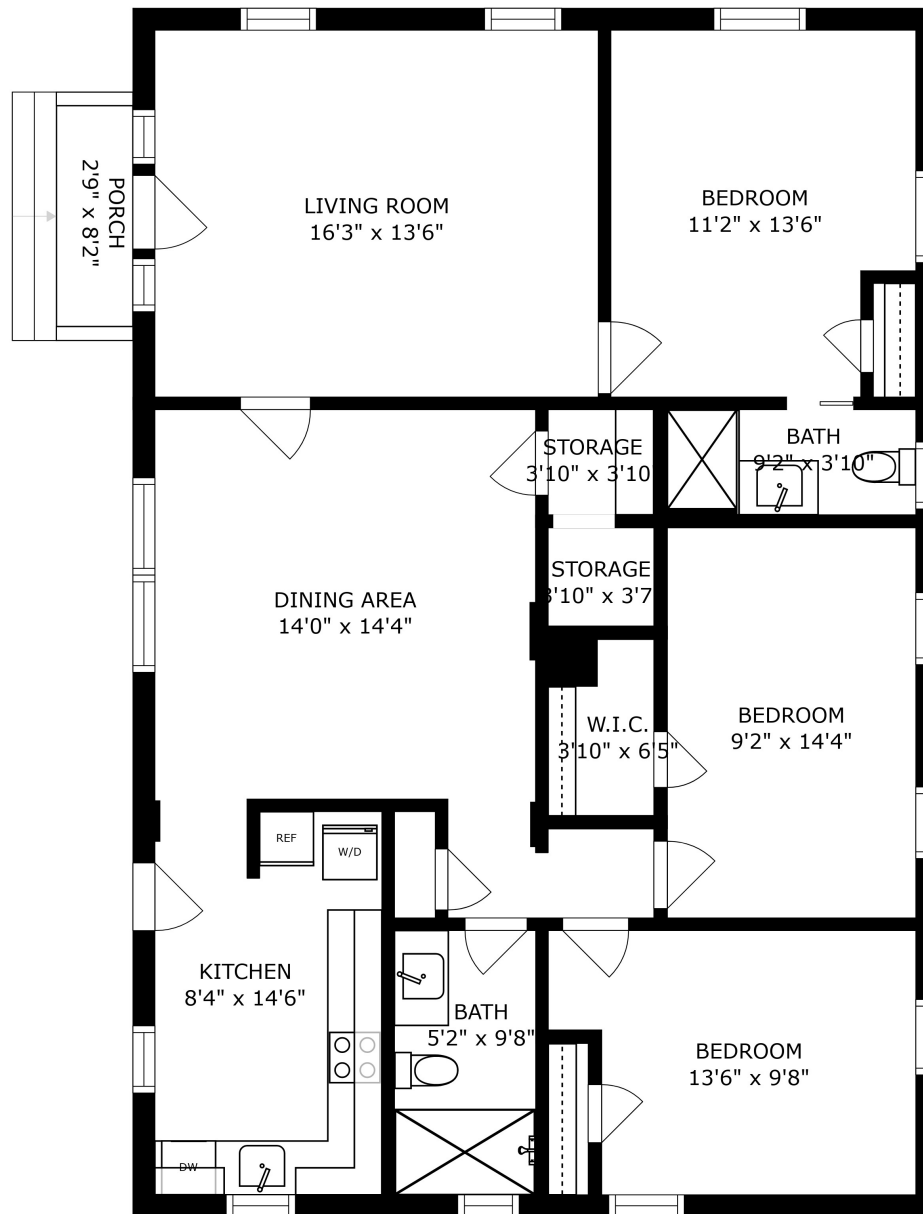

SIZES AND DIMENSIONS ARE APPROXIMATE, ACTUAL MAY VARY.

SIZES AND DIMENSIONS ARE APPROXIMATE, ACTUAL MAY VARY.

SIZES AND DIMENSIONS ARE APPROXIMATE, ACTUAL MAY VARY.

STORAGE
29'9" x 38'3"

SIZES AND DIMENSIONS ARE APPROXIMATE, ACTUAL MAY VARY.

GARAGE
29'9" x 38'3"

SIZES AND DIMENSIONS ARE APPROXIMATE, ACTUAL MAY VARY.

SIZES AND DIMENSIONS ARE APPROXIMATE, ACTUAL MAY VARY.

SIZES AND DIMENSIONS ARE APPROXIMATE, ACTUAL MAY VARY.

SIZES AND DIMENSIONS ARE APPROXIMATE, ACTUAL MAY VARY.

SIZES AND DIMENSIONS ARE APPROXIMATE, ACTUAL MAY VARY.

SIZES AND DIMENSIONS ARE APPROXIMATE, ACTUAL MAY VARY.