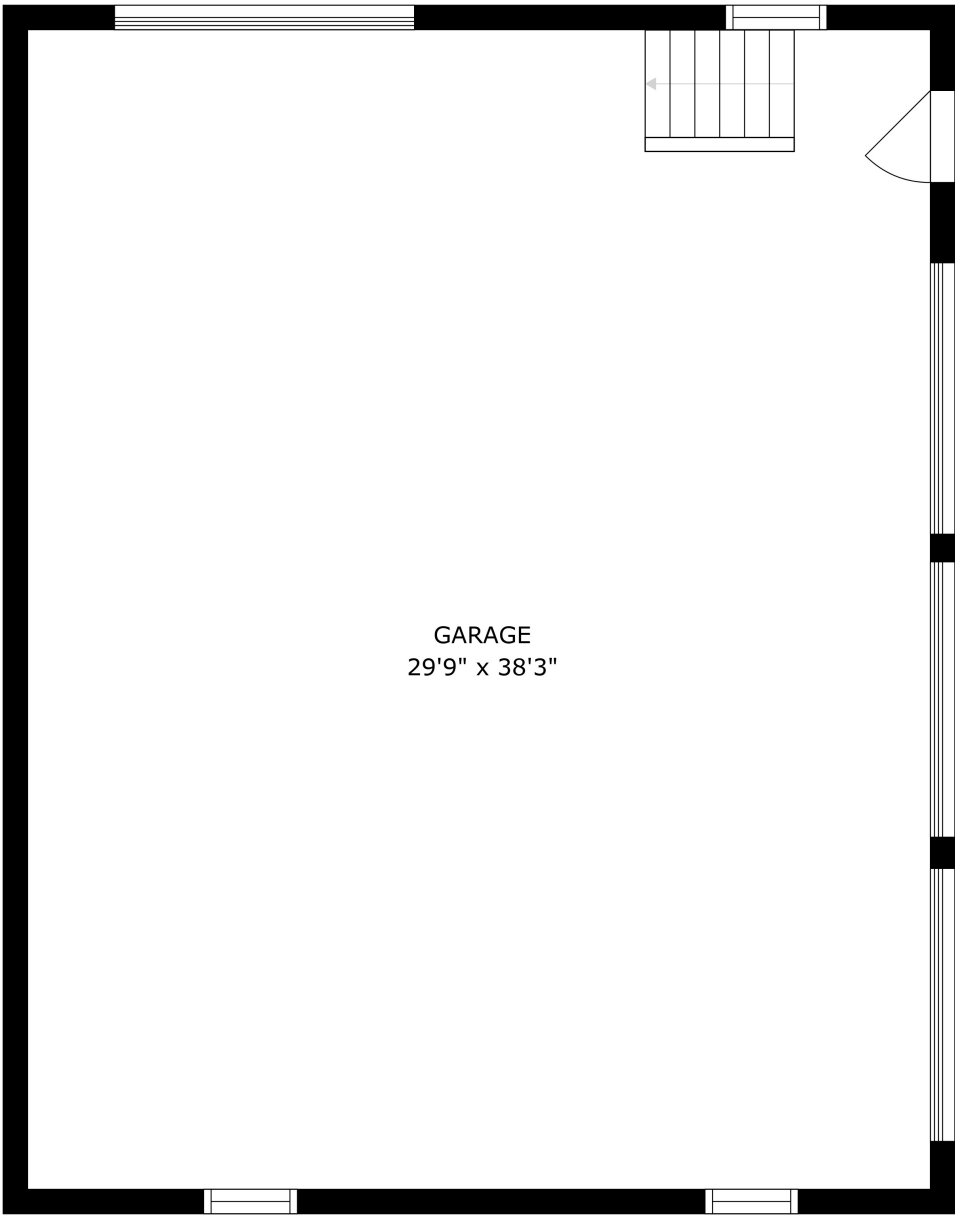

SIZES AND DIMENSIONS ARE APPROXIMATE, ACTUAL MAY VARY.

SIZES AND DIMENSIONS ARE APPROXIMATE, ACTUAL MAY VARY.

SIZES AND DIMENSIONS ARE APPROXIMATE, ACTUAL MAY VARY.

STORAGE
29'9" x 38'3"

SIZES AND DIMENSIONS ARE APPROXIMATE, ACTUAL MAY VARY.

GARAGE
29'9" x 38'3"

SIZES AND DIMENSIONS ARE APPROXIMATE, ACTUAL MAY VARY.

SIZES AND DIMENSIONS ARE APPROXIMATE, ACTUAL MAY VARY.

SIZES AND DIMENSIONS ARE APPROXIMATE, ACTUAL MAY VARY.

SIZES AND DIMENSIONS ARE APPROXIMATE, ACTUAL MAY VARY.

SIZES AND DIMENSIONS ARE APPROXIMATE, ACTUAL MAY VARY.

SIZES AND DIMENSIONS ARE APPROXIMATE, ACTUAL MAY VARY.