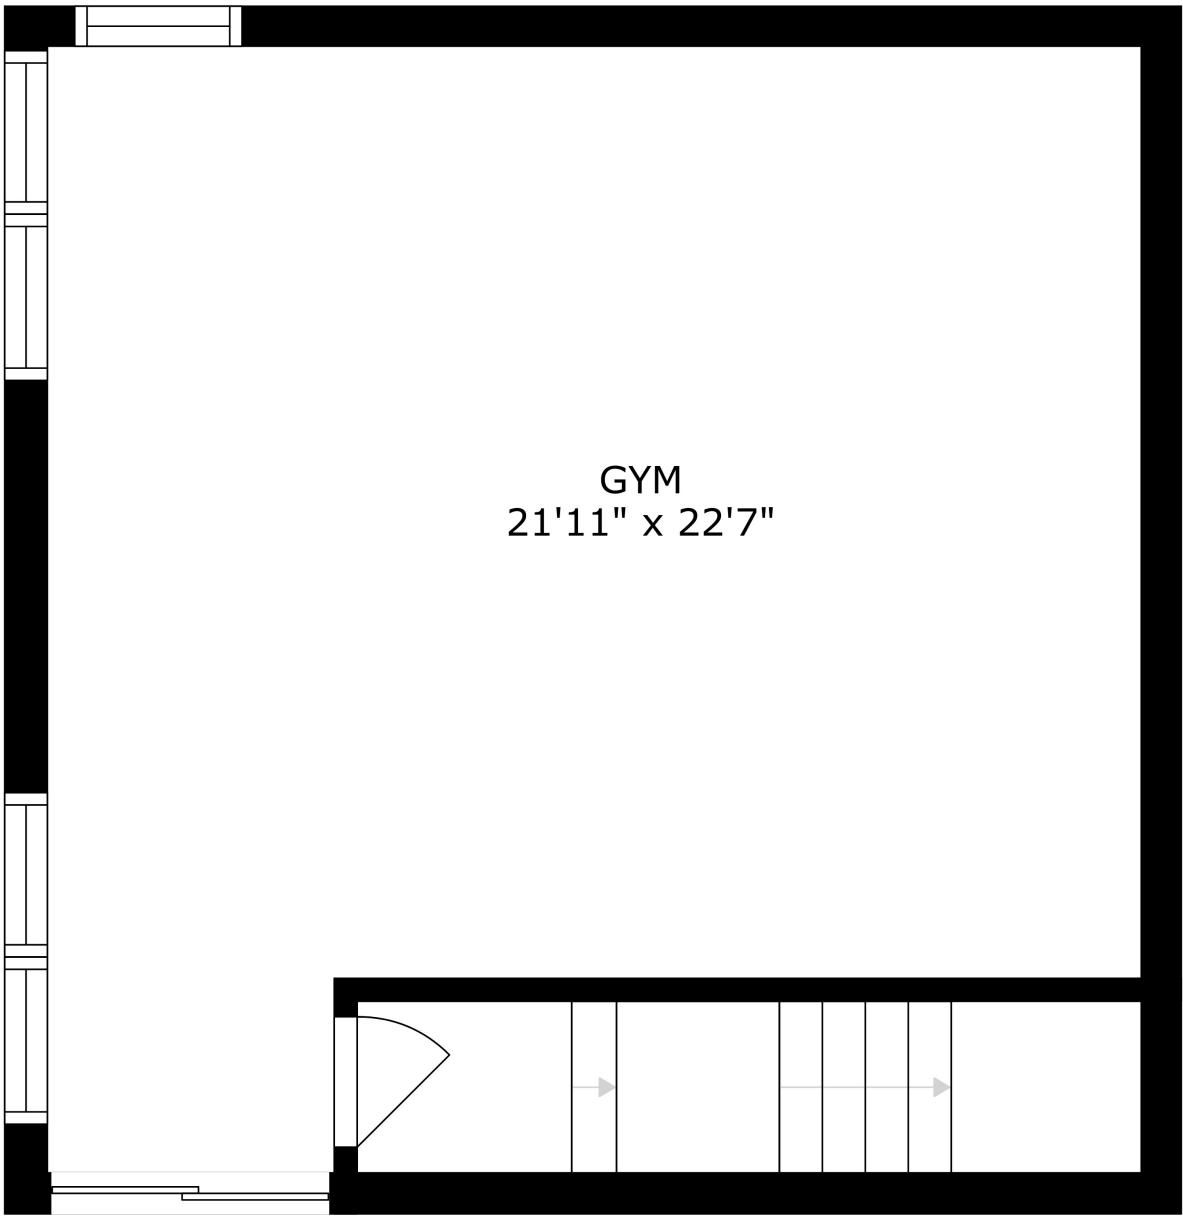

SIZES AND DIMENSIONS ARE APPROXIMATE, ACTUAL MAY VARY.

SIZES AND DIMENSIONS ARE APPROXIMATE, ACTUAL MAY VARY.

SIZES AND DIMENSIONS ARE APPROXIMATE, ACTUAL MAY VARY.

STORAGE
29'9" x 38'3"

SIZES AND DIMENSIONS ARE APPROXIMATE, ACTUAL MAY VARY.

GARAGE
29'9" x 38'3"

SIZES AND DIMENSIONS ARE APPROXIMATE, ACTUAL MAY VARY.

SIZES AND DIMENSIONS ARE APPROXIMATE, ACTUAL MAY VARY.

SIZES AND DIMENSIONS ARE APPROXIMATE, ACTUAL MAY VARY.

SIZES AND DIMENSIONS ARE APPROXIMATE, ACTUAL MAY VARY.

SIZES AND DIMENSIONS ARE APPROXIMATE, ACTUAL MAY VARY.

SIZES AND DIMENSIONS ARE APPROXIMATE, ACTUAL MAY VARY.