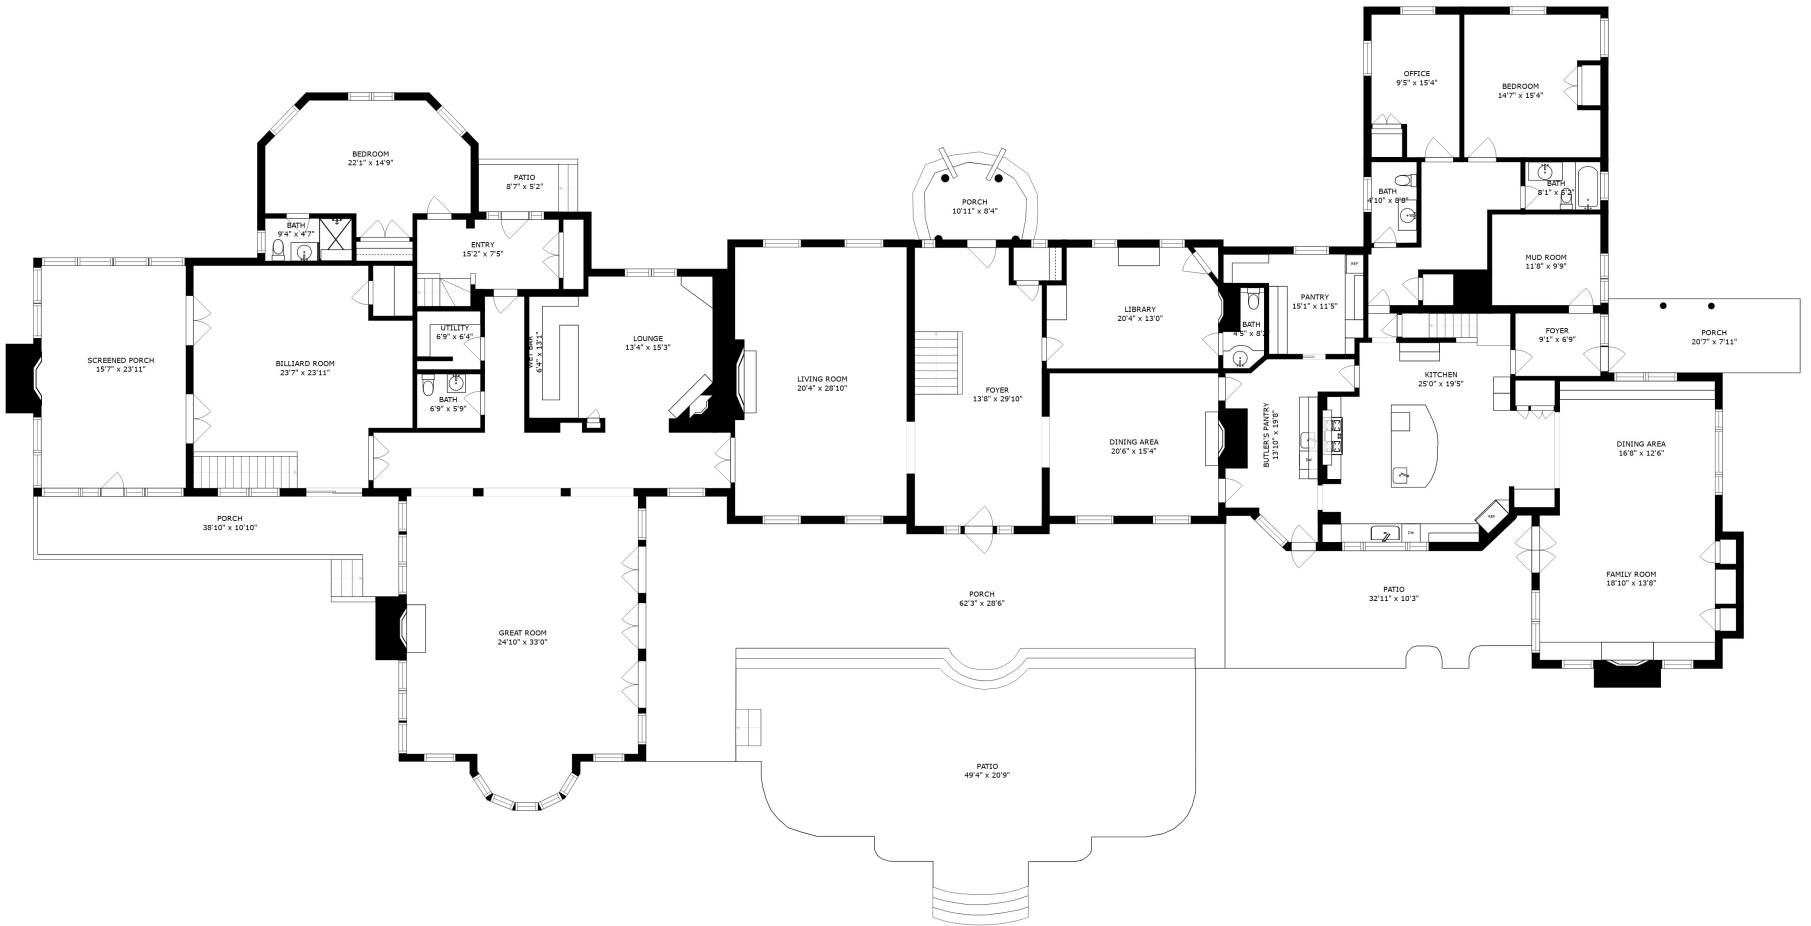

SIZES AND DIMENSIONS ARE APPROXIMATE, ACTUAL MAY VARY.

SIZES AND DIMENSIONS ARE APPROXIMATE, ACTUAL MAY VARY.

SIZES AND DIMENSIONS ARE APPROXIMATE, ACTUAL MAY VARY.

STORAGE
29'9" x 38'3"

SIZES AND DIMENSIONS ARE APPROXIMATE, ACTUAL MAY VARY.

GARAGE
29'9" x 38'3"

SIZES AND DIMENSIONS ARE APPROXIMATE, ACTUAL MAY VARY.

SIZES AND DIMENSIONS ARE APPROXIMATE, ACTUAL MAY VARY.

SIZES AND DIMENSIONS ARE APPROXIMATE, ACTUAL MAY VARY.

SIZES AND DIMENSIONS ARE APPROXIMATE, ACTUAL MAY VARY.

SIZES AND DIMENSIONS ARE APPROXIMATE, ACTUAL MAY VARY.

SIZES AND DIMENSIONS ARE APPROXIMATE, ACTUAL MAY VARY.