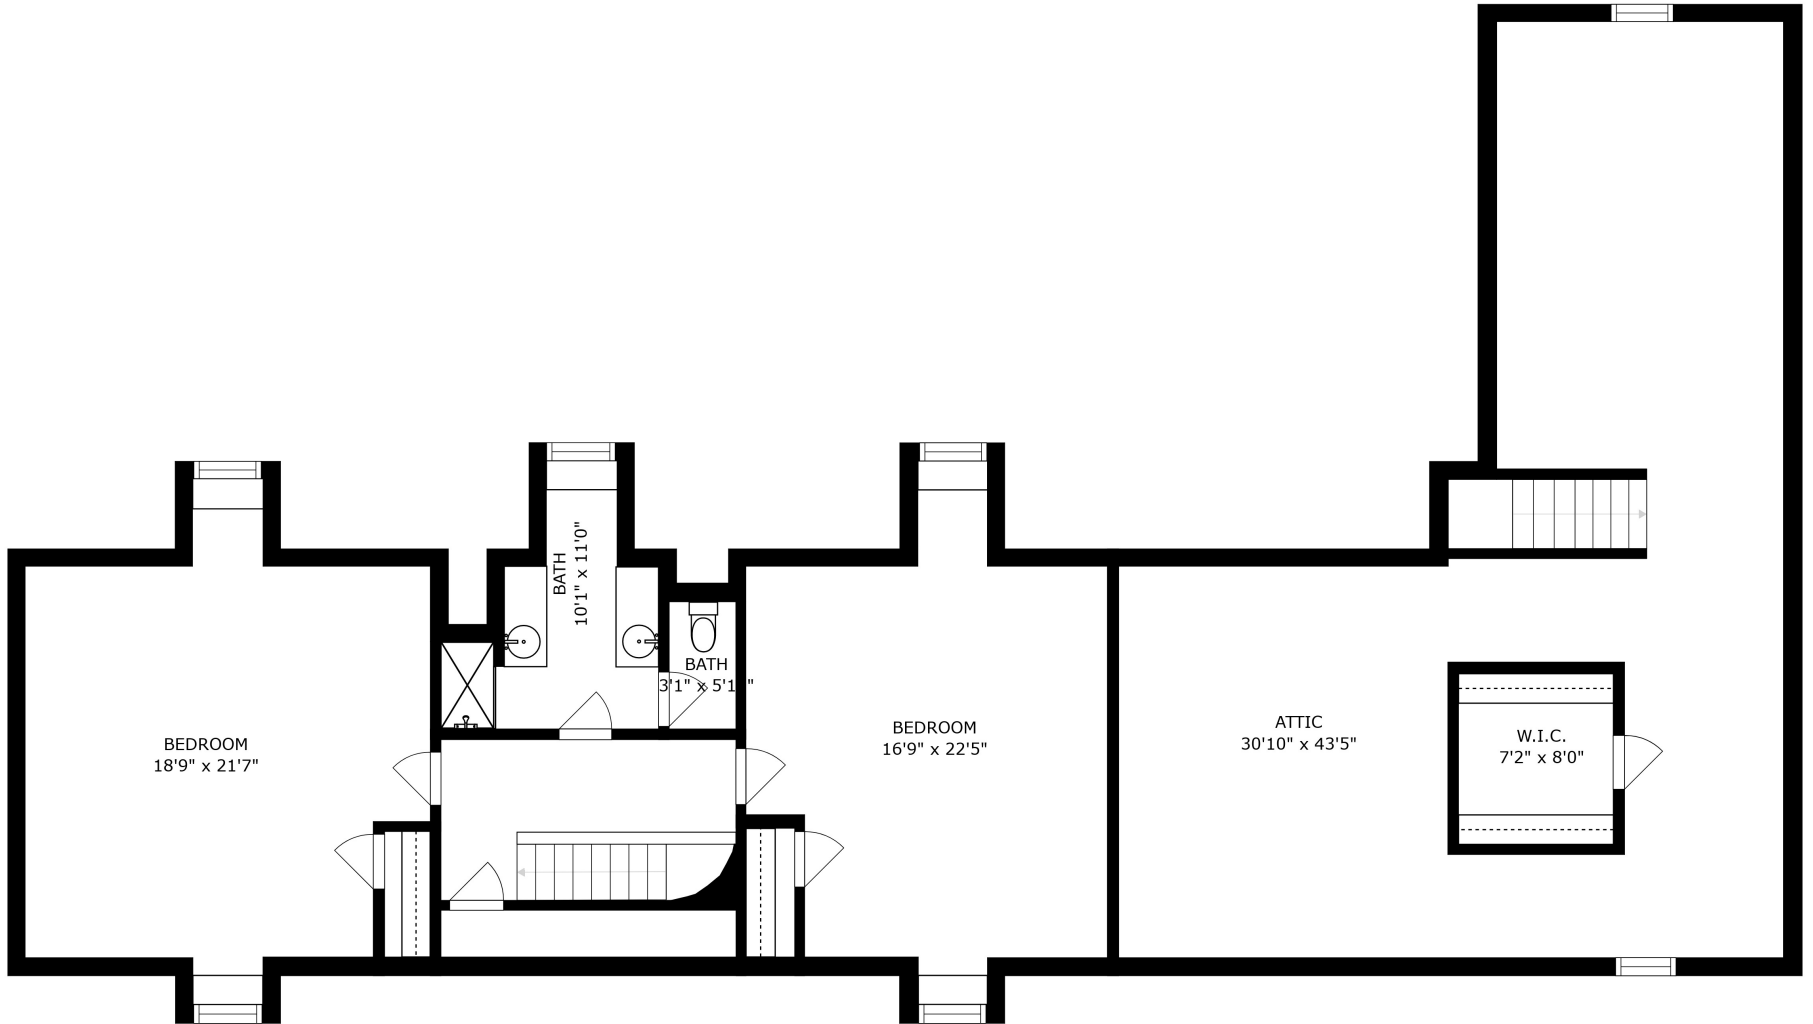

SIZES AND DIMENSIONS ARE APPROXIMATE, ACTUAL MAY VARY.

SIZES AND DIMENSIONS ARE APPROXIMATE, ACTUAL MAY VARY.

SIZES AND DIMENSIONS ARE APPROXIMATE, ACTUAL MAY VARY.

STORAGE
29'9" x 38'3"

SIZES AND DIMENSIONS ARE APPROXIMATE, ACTUAL MAY VARY.

GARAGE
29'9" x 38'3"

SIZES AND DIMENSIONS ARE APPROXIMATE, ACTUAL MAY VARY.

SIZES AND DIMENSIONS ARE APPROXIMATE, ACTUAL MAY VARY.

SIZES AND DIMENSIONS ARE APPROXIMATE, ACTUAL MAY VARY.

SIZES AND DIMENSIONS ARE APPROXIMATE, ACTUAL MAY VARY.

SIZES AND DIMENSIONS ARE APPROXIMATE, ACTUAL MAY VARY.

SIZES AND DIMENSIONS ARE APPROXIMATE, ACTUAL MAY VARY.