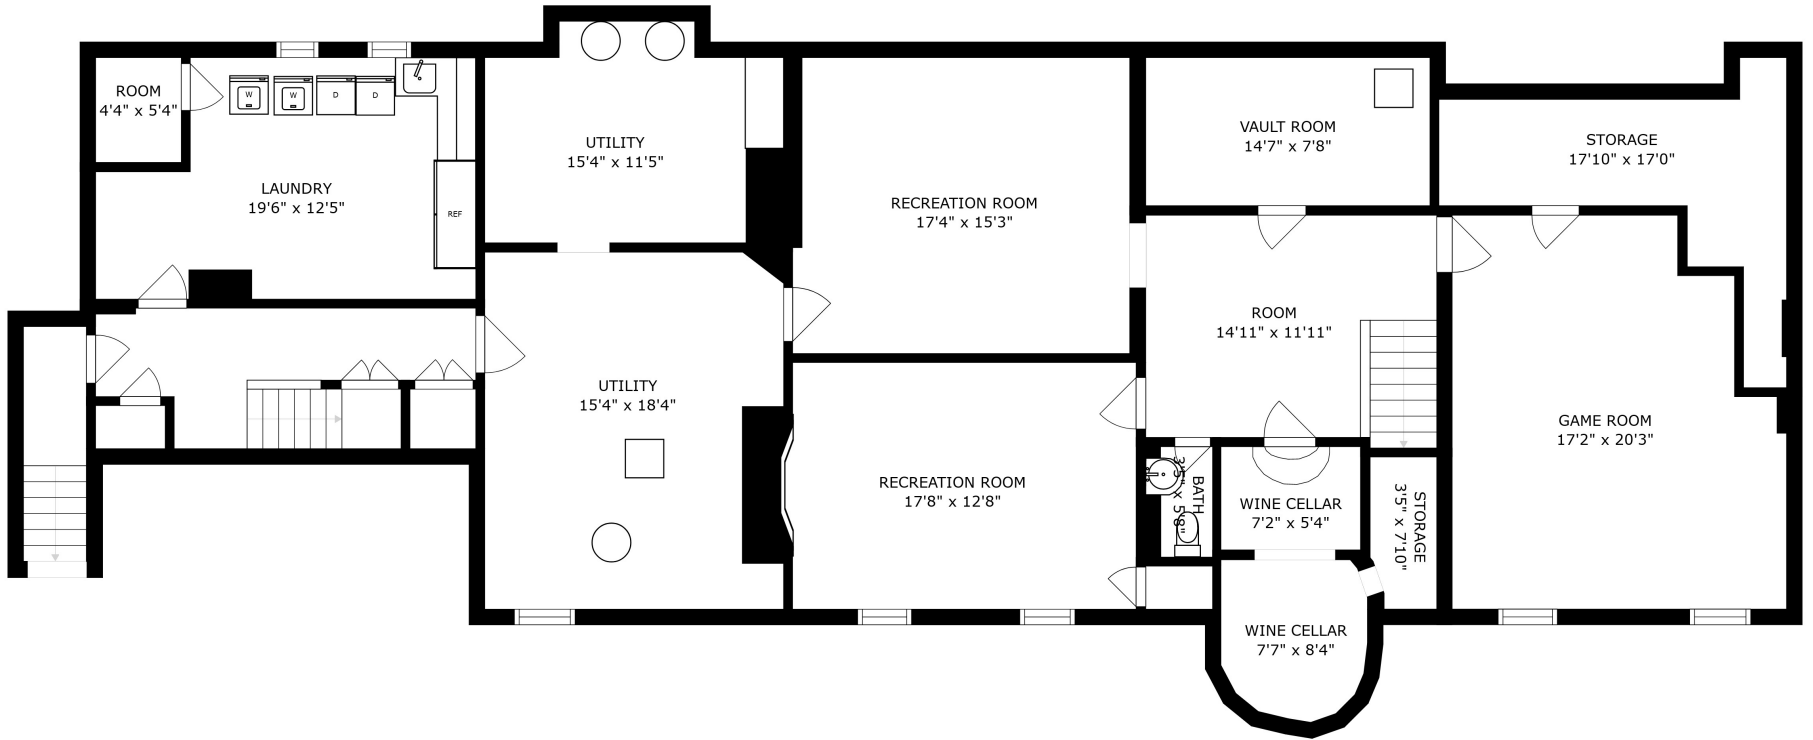

SIZES AND DIMENSIONS ARE APPROXIMATE, ACTUAL MAY VARY.

SIZES AND DIMENSIONS ARE APPROXIMATE, ACTUAL MAY VARY.

SIZES AND DIMENSIONS ARE APPROXIMATE, ACTUAL MAY VARY.

STORAGE
29'9" x 38'3"

SIZES AND DIMENSIONS ARE APPROXIMATE, ACTUAL MAY VARY.

GARAGE
29'9" x 38'3"

SIZES AND DIMENSIONS ARE APPROXIMATE, ACTUAL MAY VARY.

SIZES AND DIMENSIONS ARE APPROXIMATE, ACTUAL MAY VARY.

SIZES AND DIMENSIONS ARE APPROXIMATE, ACTUAL MAY VARY.

SIZES AND DIMENSIONS ARE APPROXIMATE, ACTUAL MAY VARY.

SIZES AND DIMENSIONS ARE APPROXIMATE, ACTUAL MAY VARY.

SIZES AND DIMENSIONS ARE APPROXIMATE, ACTUAL MAY VARY.