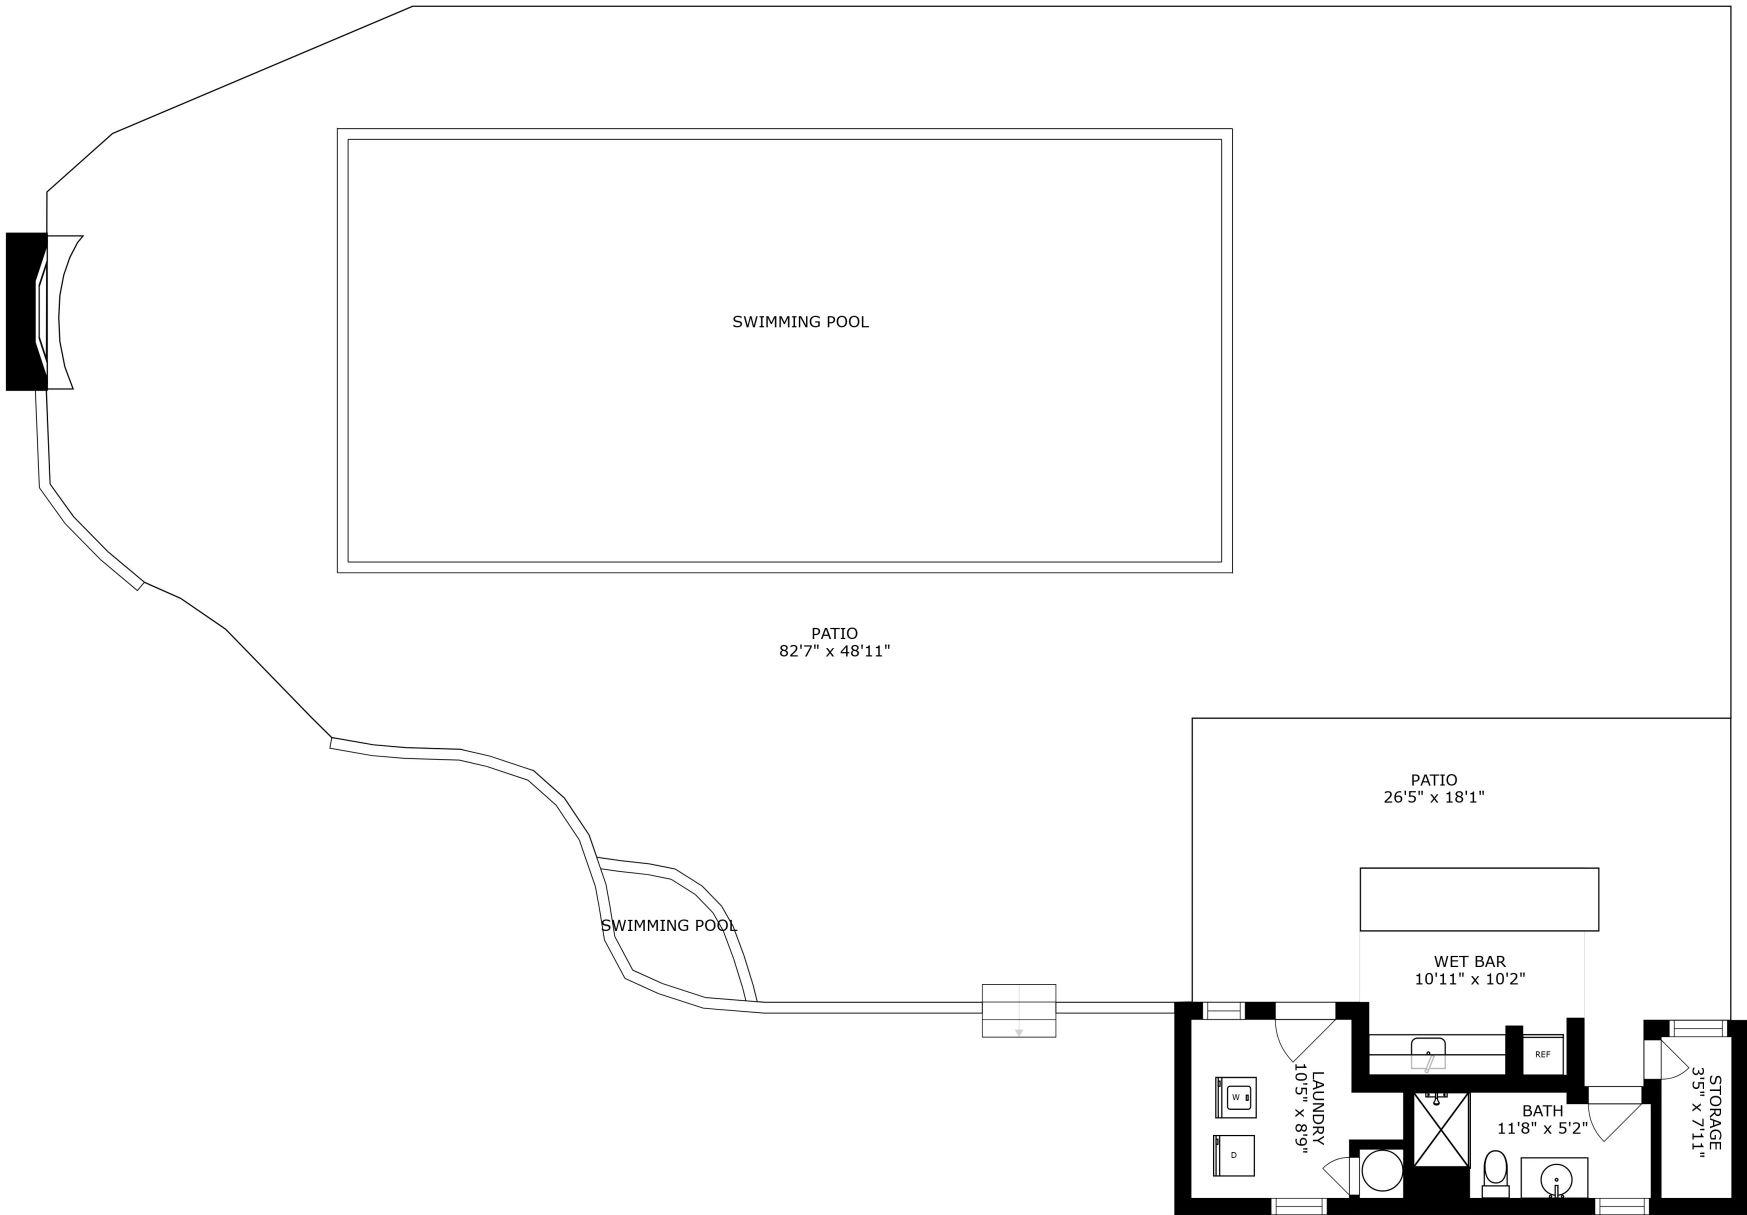

SIZES AND DIMENSIONS ARE APPROXIMATE, ACTUAL MAY VARY.

SIZES AND DIMENSIONS ARE APPROXIMATE, ACTUAL MAY VARY.

SIZES AND DIMENSIONS ARE APPROXIMATE, ACTUAL MAY VARY.

STORAGE
29'9" x 38'3"

SIZES AND DIMENSIONS ARE APPROXIMATE, ACTUAL MAY VARY.

GARAGE
29'9" x 38'3"

SIZES AND DIMENSIONS ARE APPROXIMATE, ACTUAL MAY VARY.

SIZES AND DIMENSIONS ARE APPROXIMATE, ACTUAL MAY VARY.

SIZES AND DIMENSIONS ARE APPROXIMATE, ACTUAL MAY VARY.

SIZES AND DIMENSIONS ARE APPROXIMATE, ACTUAL MAY VARY.

SIZES AND DIMENSIONS ARE APPROXIMATE, ACTUAL MAY VARY.

SIZES AND DIMENSIONS ARE APPROXIMATE, ACTUAL MAY VARY.