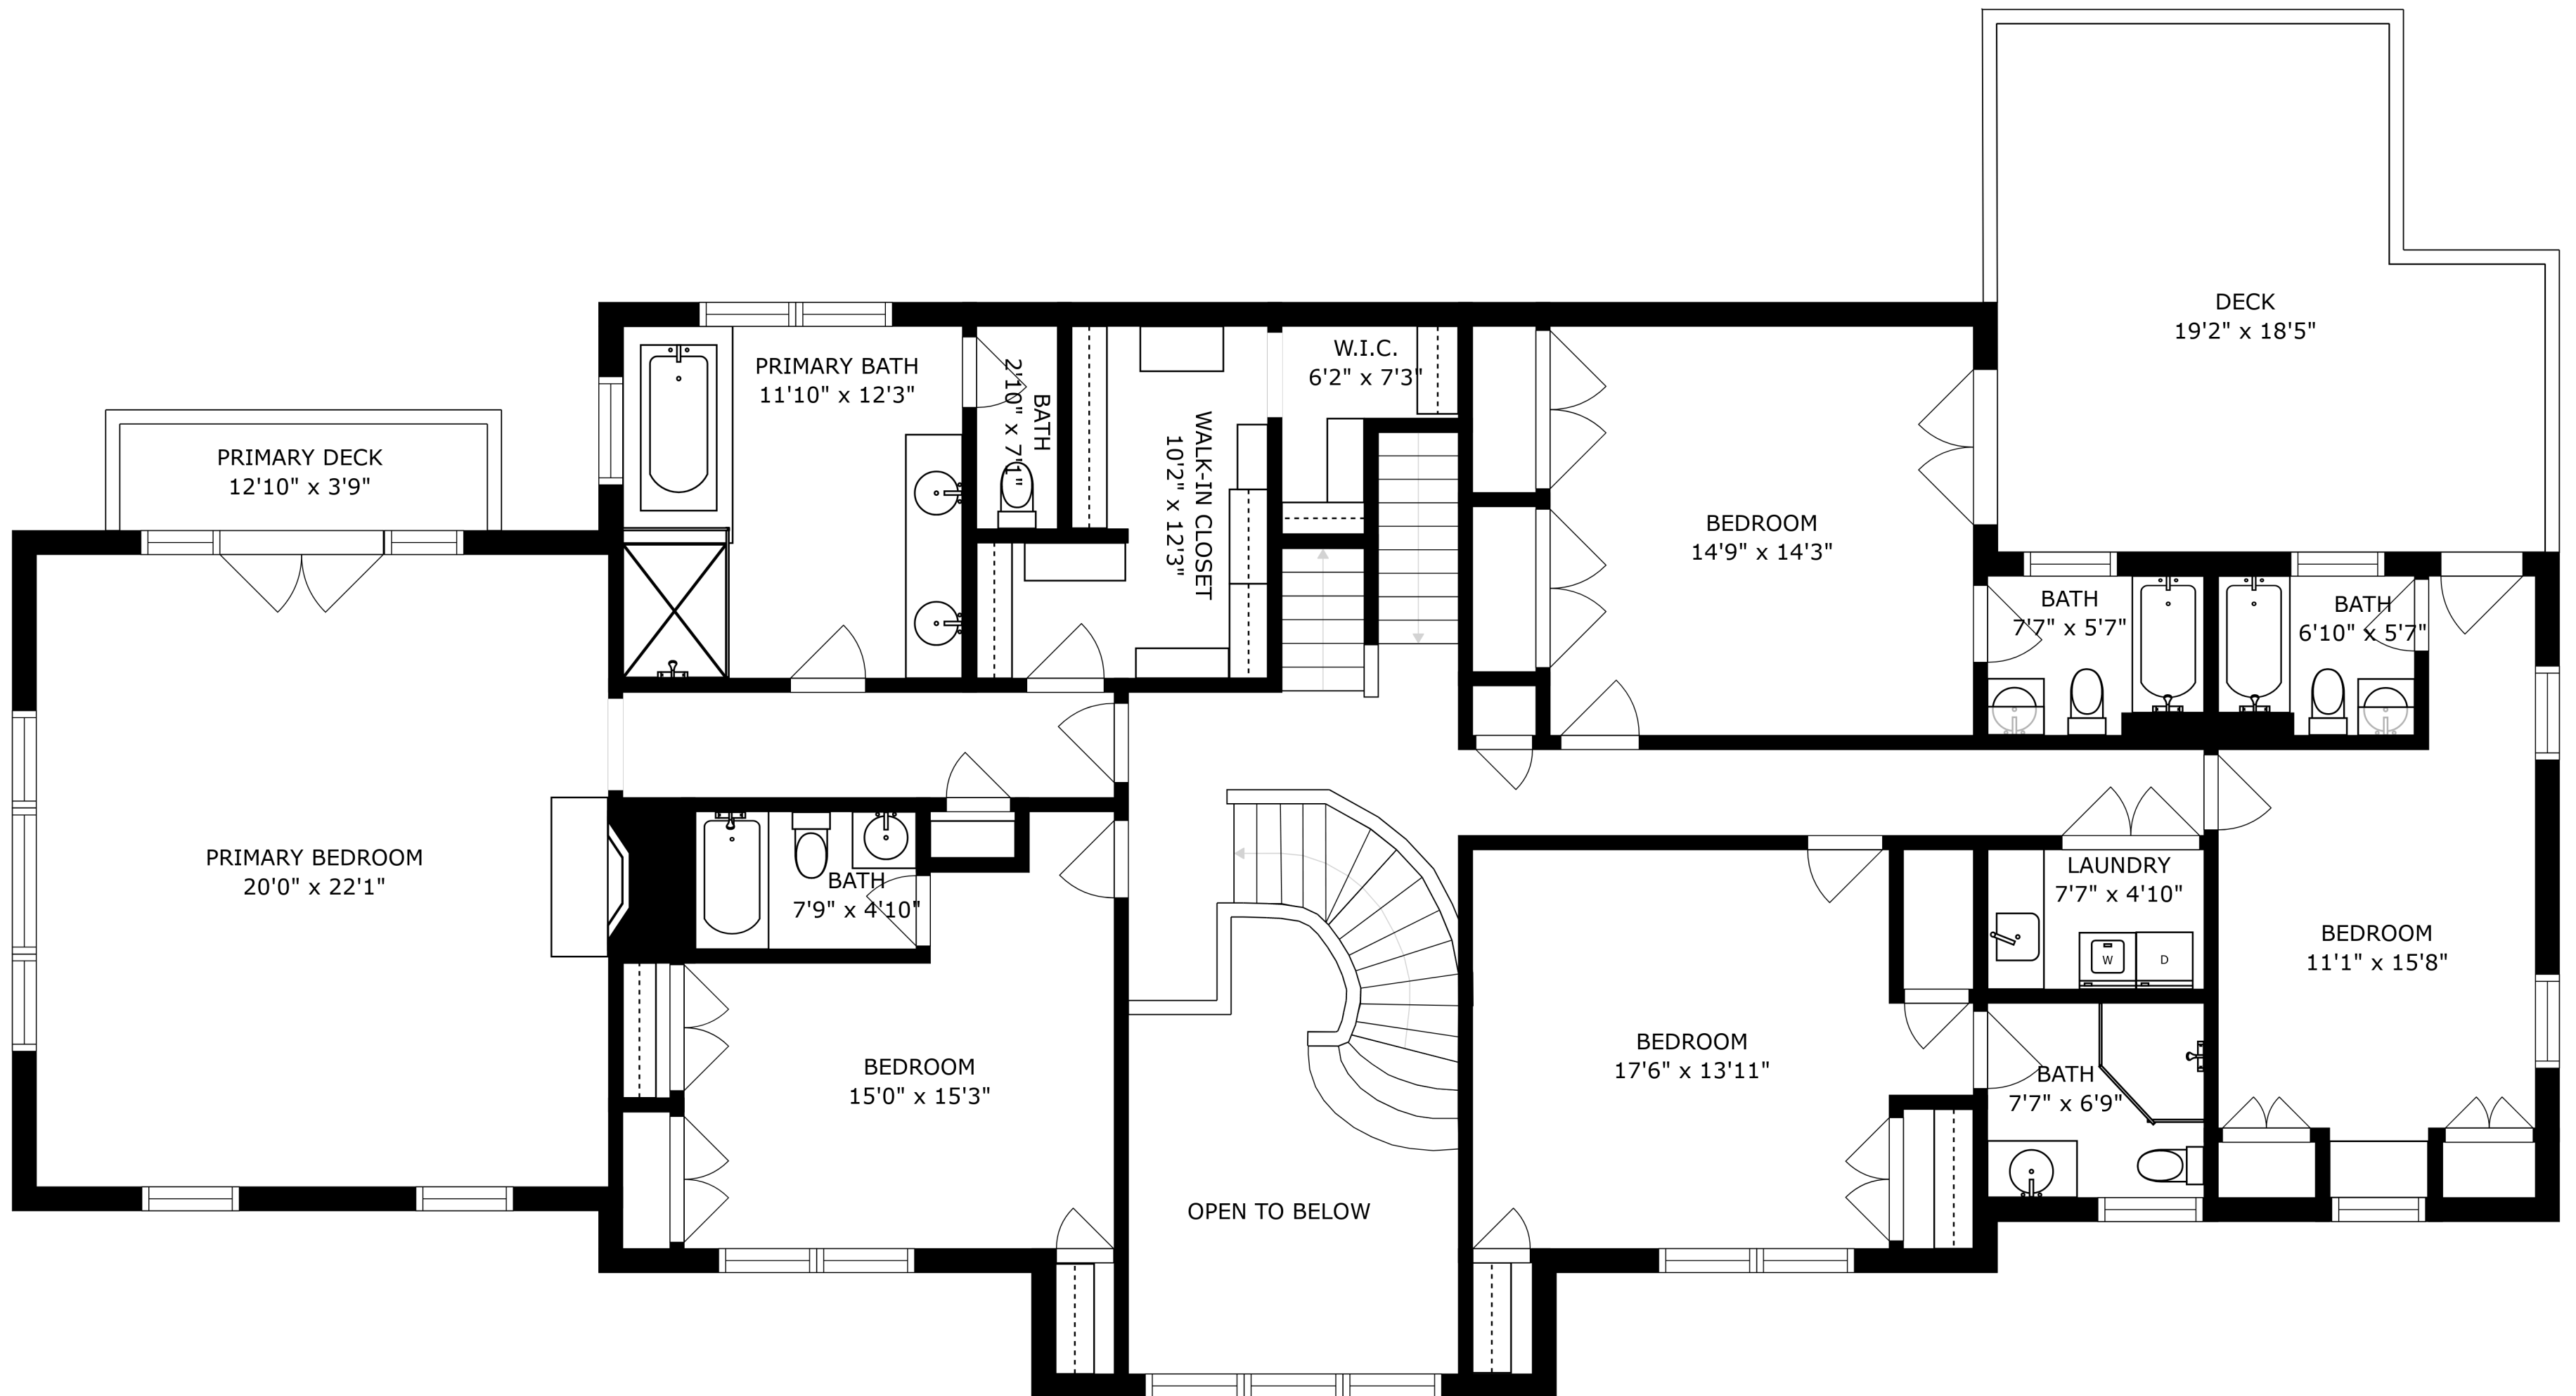

SIZES AND DIMENSIONS ARE APPROXIMATE, ACTUAL MAY VARY.

ATTIC
66'9" x 33'9"

SIZES AND DIMENSIONS ARE APPROXIMATE, ACTUAL MAY VARY.

SIZES AND DIMENSIONS ARE APPROXIMATE, ACTUAL MAY VARY.

SIZES AND DIMENSIONS ARE APPROXIMATE, ACTUAL MAY VARY.