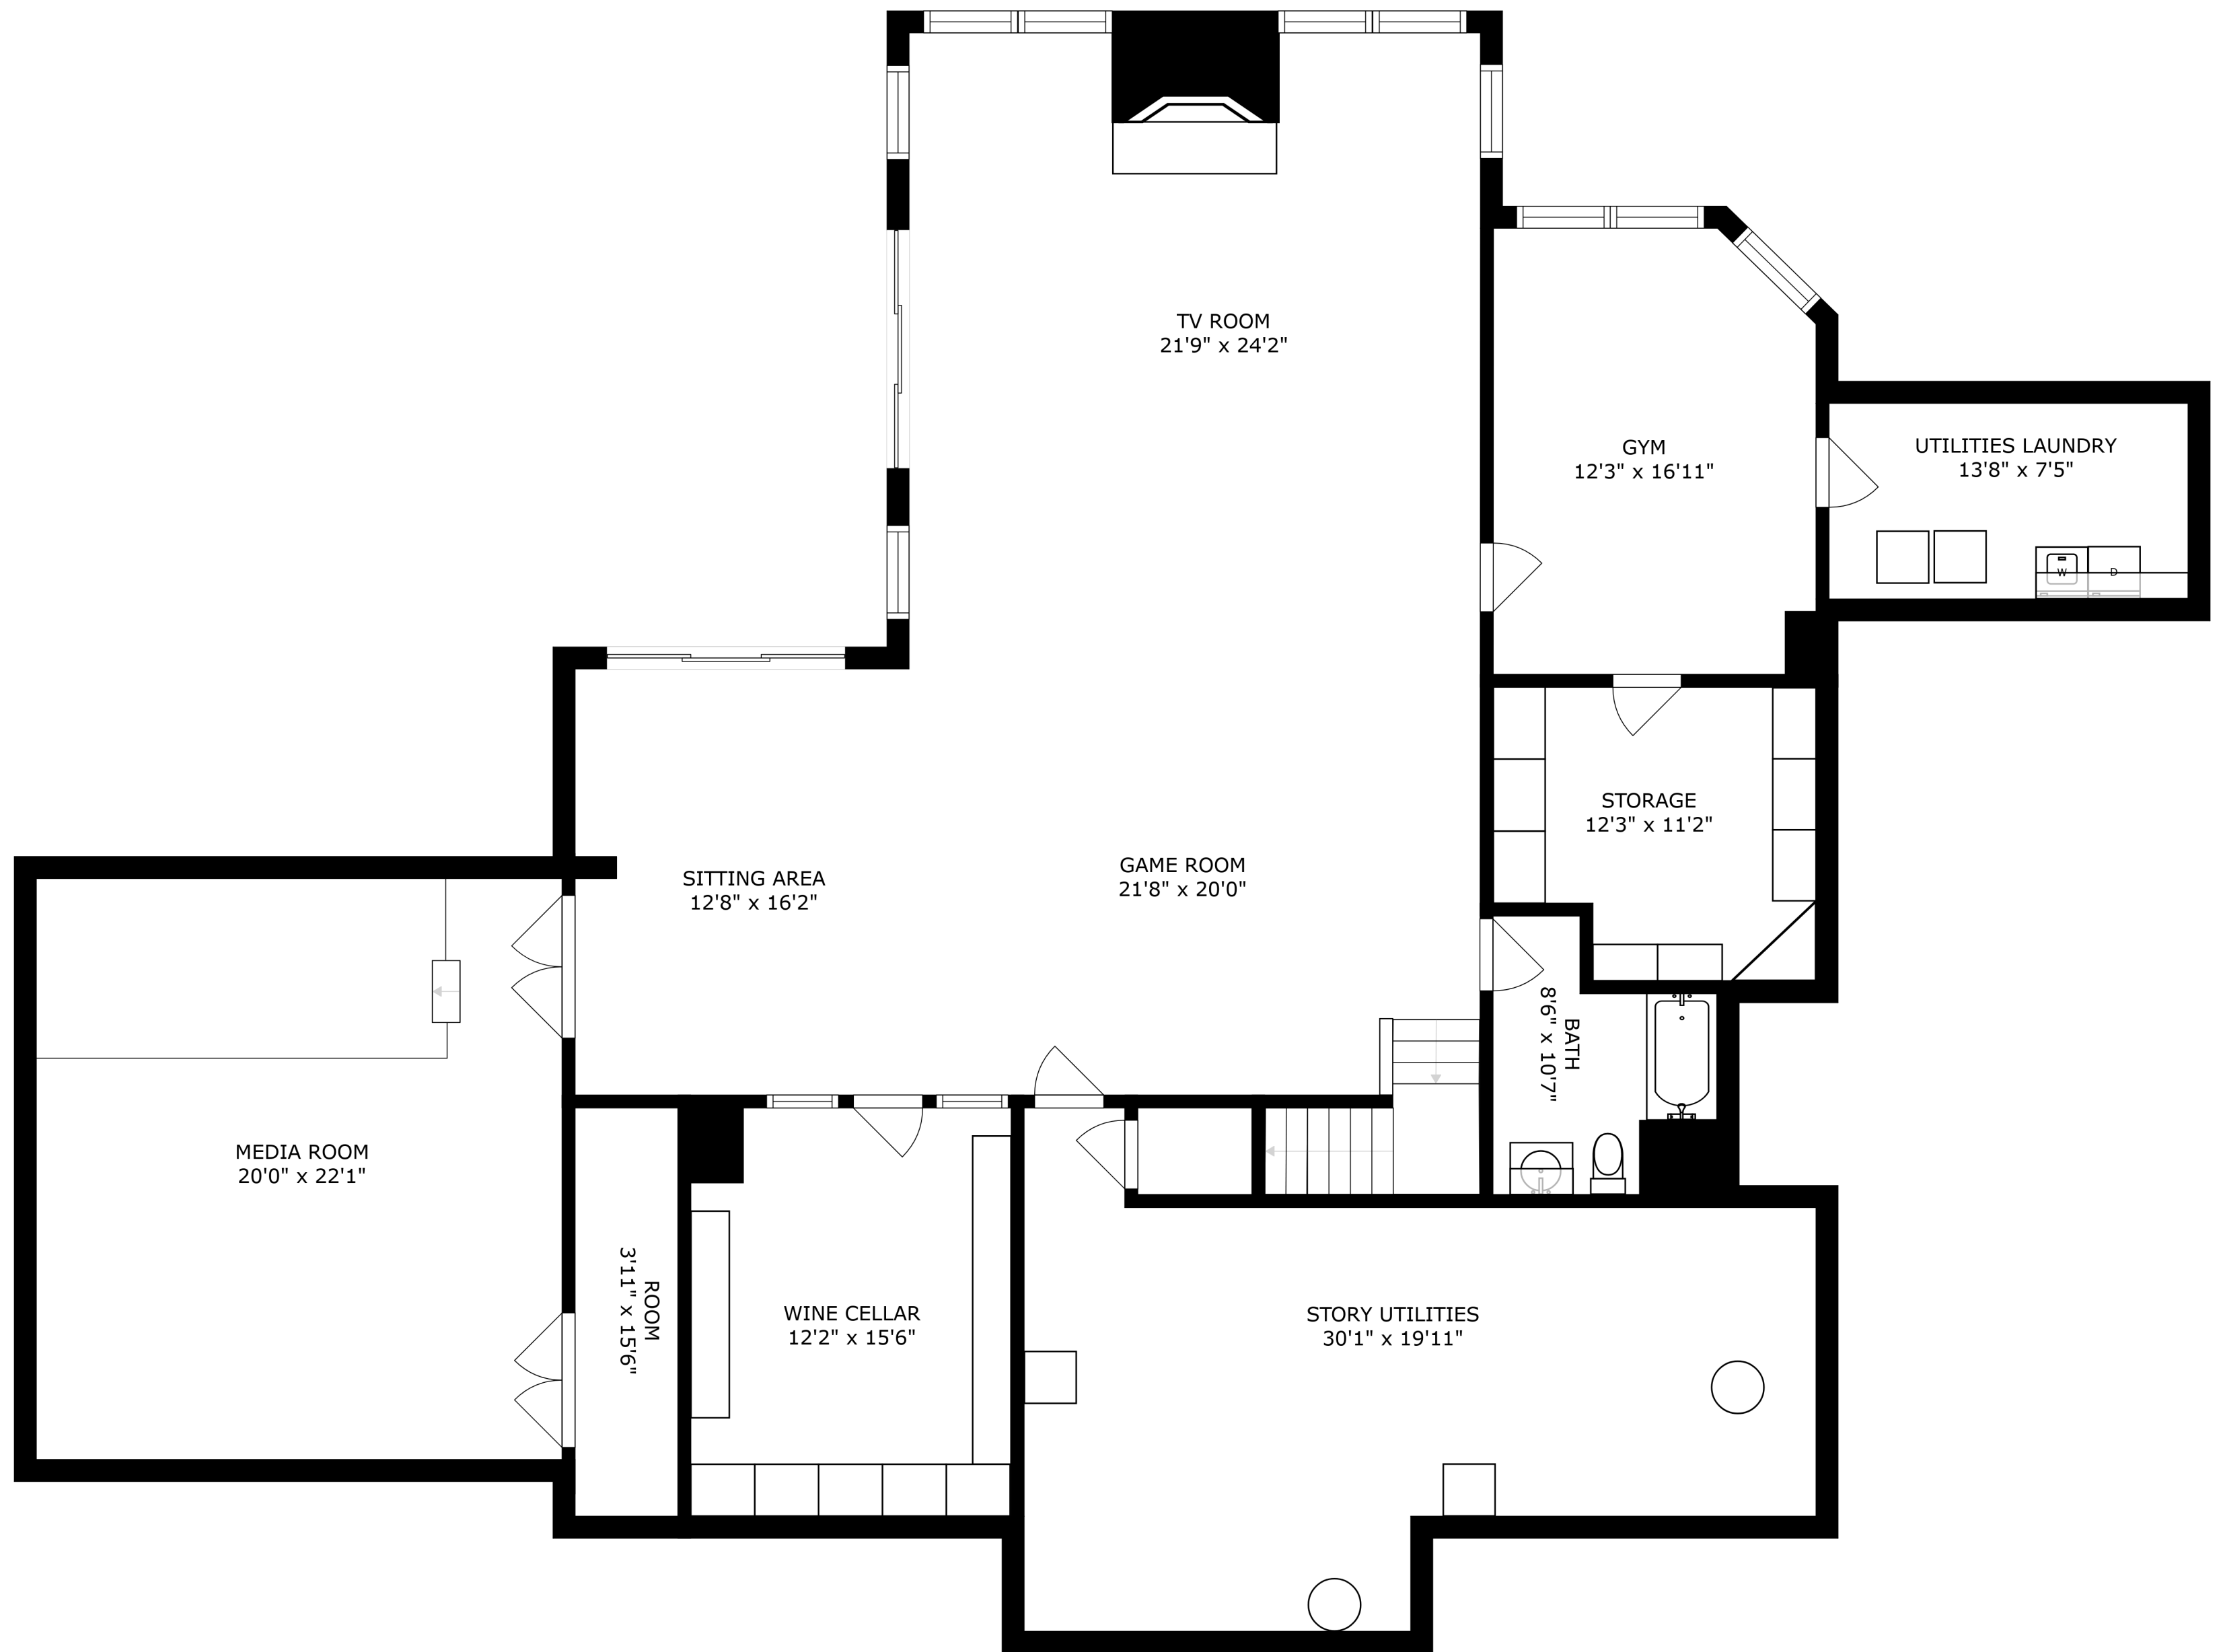

SIZES AND DIMENSIONS ARE APPROXIMATE, ACTUAL MAY VARY.

ATTIC
66'9" x 33'9"

SIZES AND DIMENSIONS ARE APPROXIMATE, ACTUAL MAY VARY.

SIZES AND DIMENSIONS ARE APPROXIMATE, ACTUAL MAY VARY.

SIZES AND DIMENSIONS ARE APPROXIMATE, ACTUAL MAY VARY.