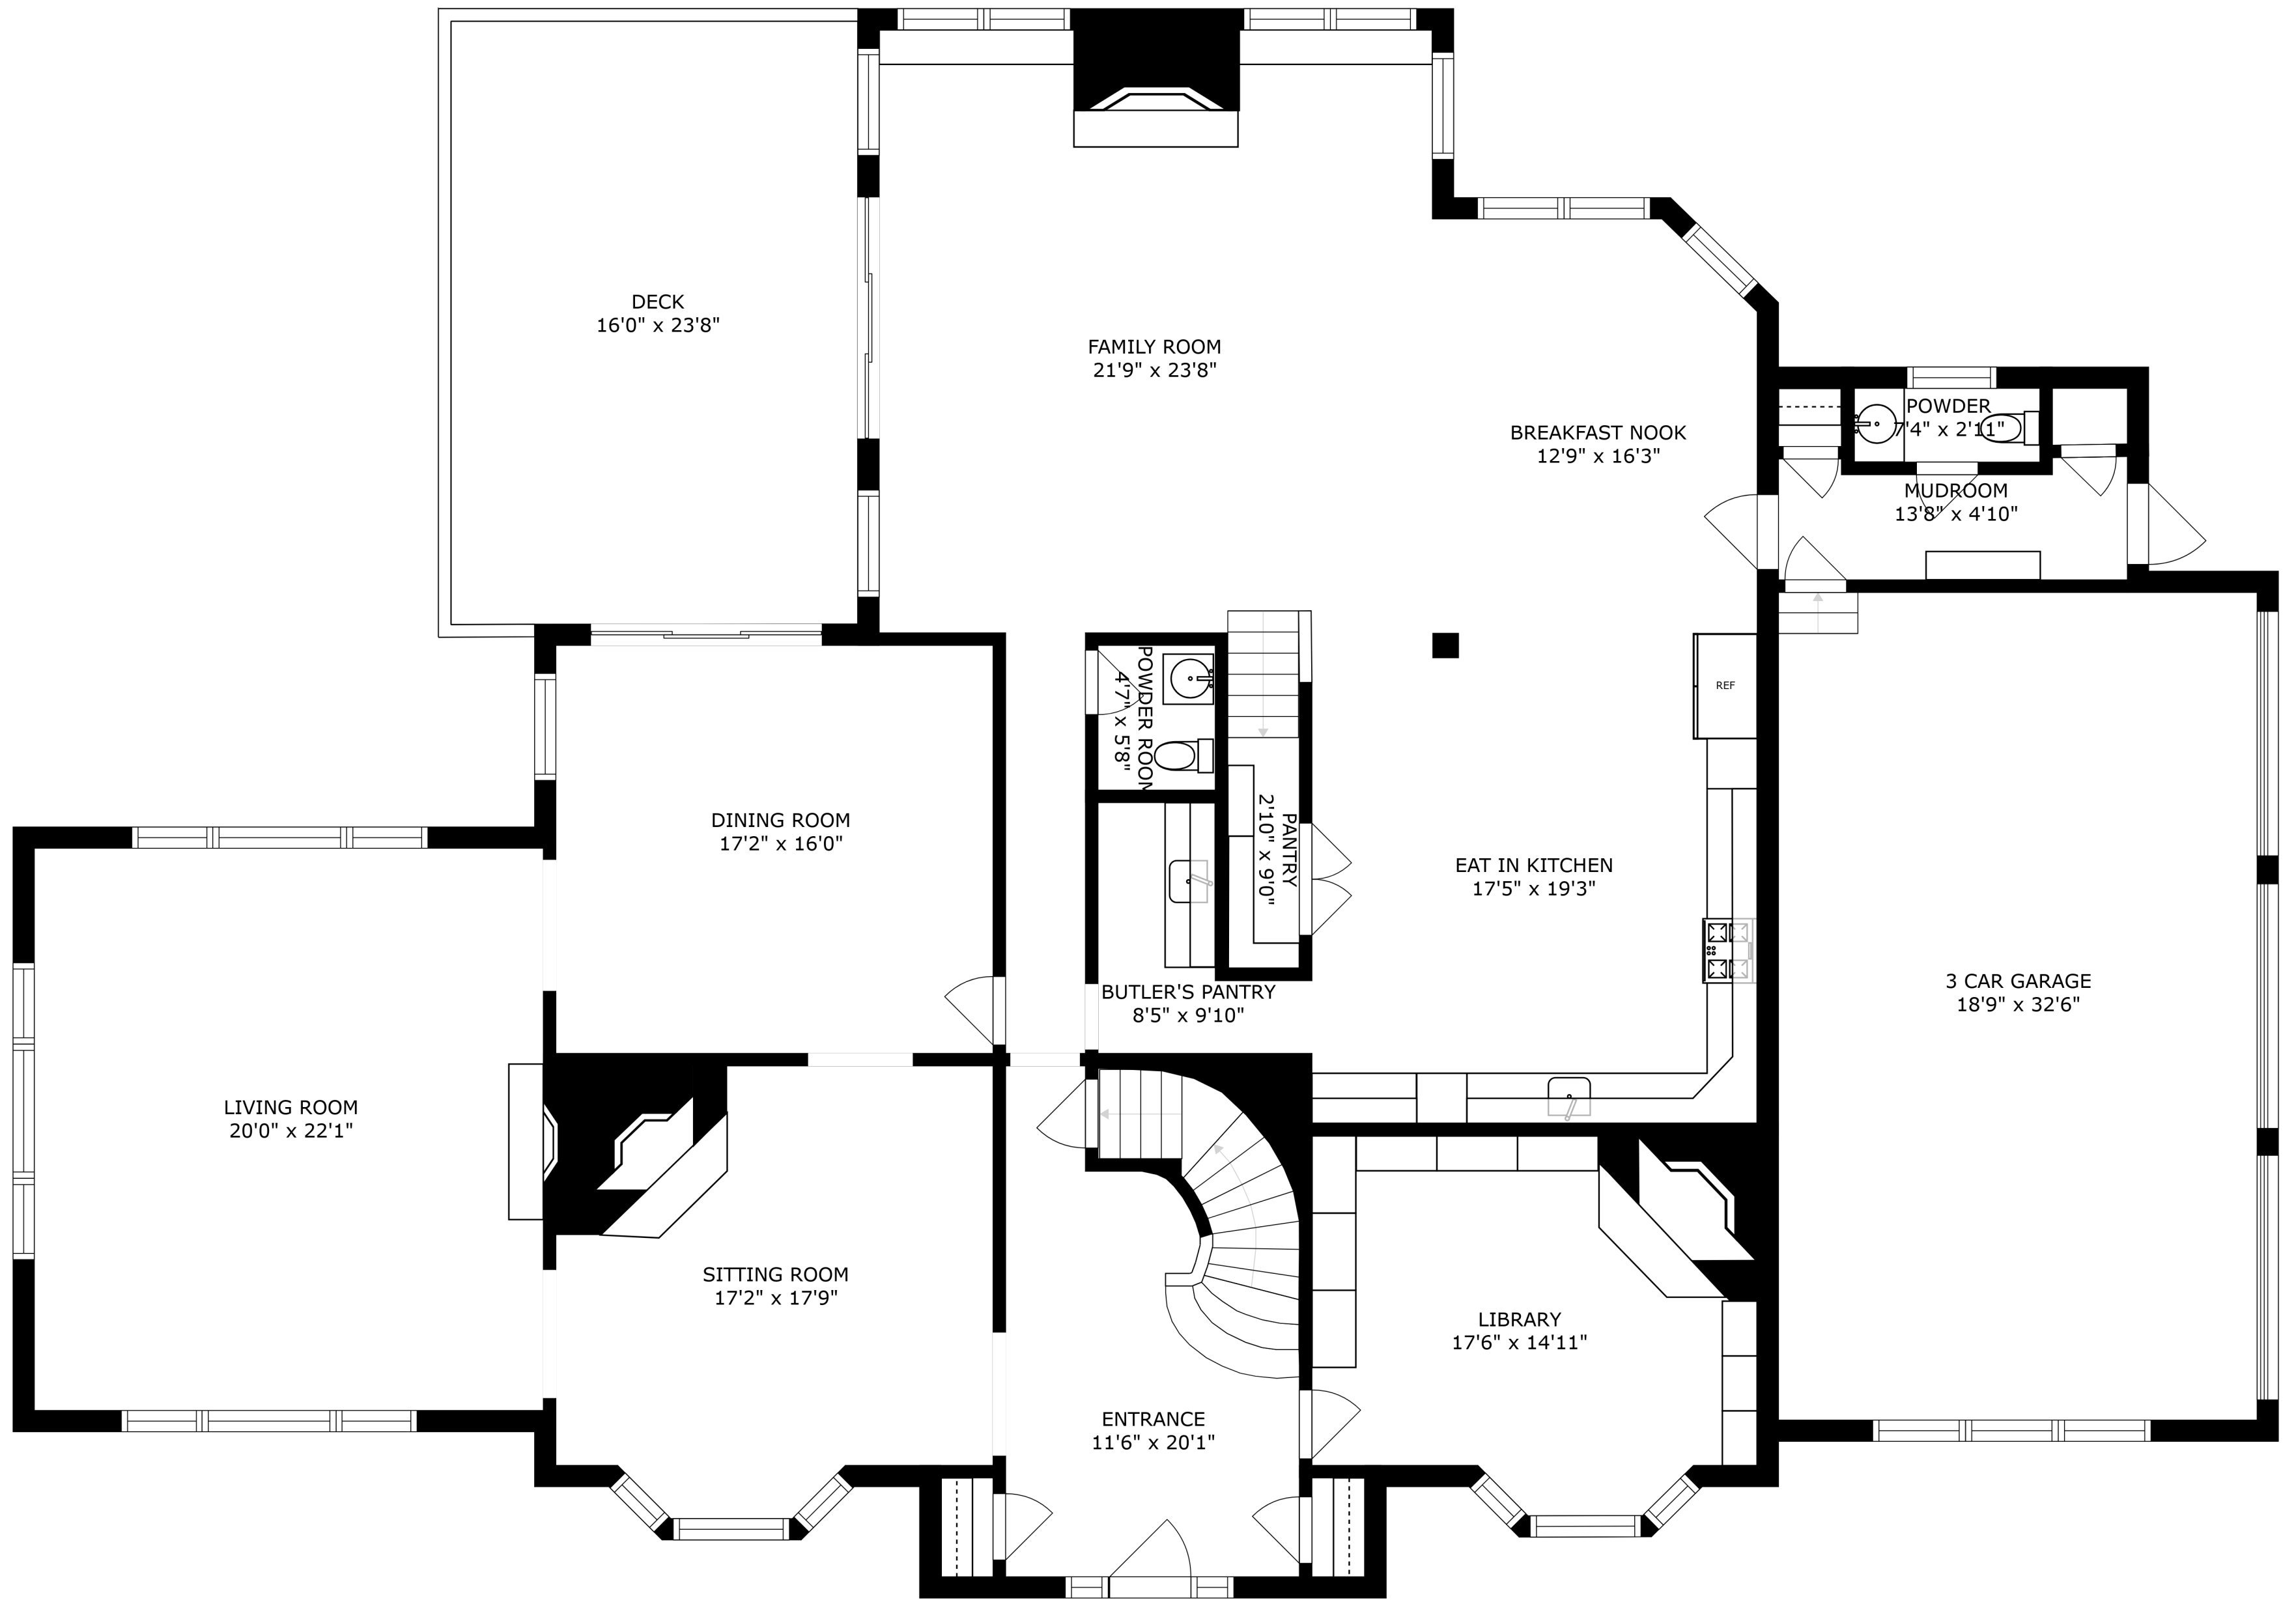

SIZES AND DIMENSIONS ARE APPROXIMATE, ACTUAL MAY VARY.

ATTIC
66'9" x 33'9"

SIZES AND DIMENSIONS ARE APPROXIMATE, ACTUAL MAY VARY.

SIZES AND DIMENSIONS ARE APPROXIMATE, ACTUAL MAY VARY.

SIZES AND DIMENSIONS ARE APPROXIMATE, ACTUAL MAY VARY.