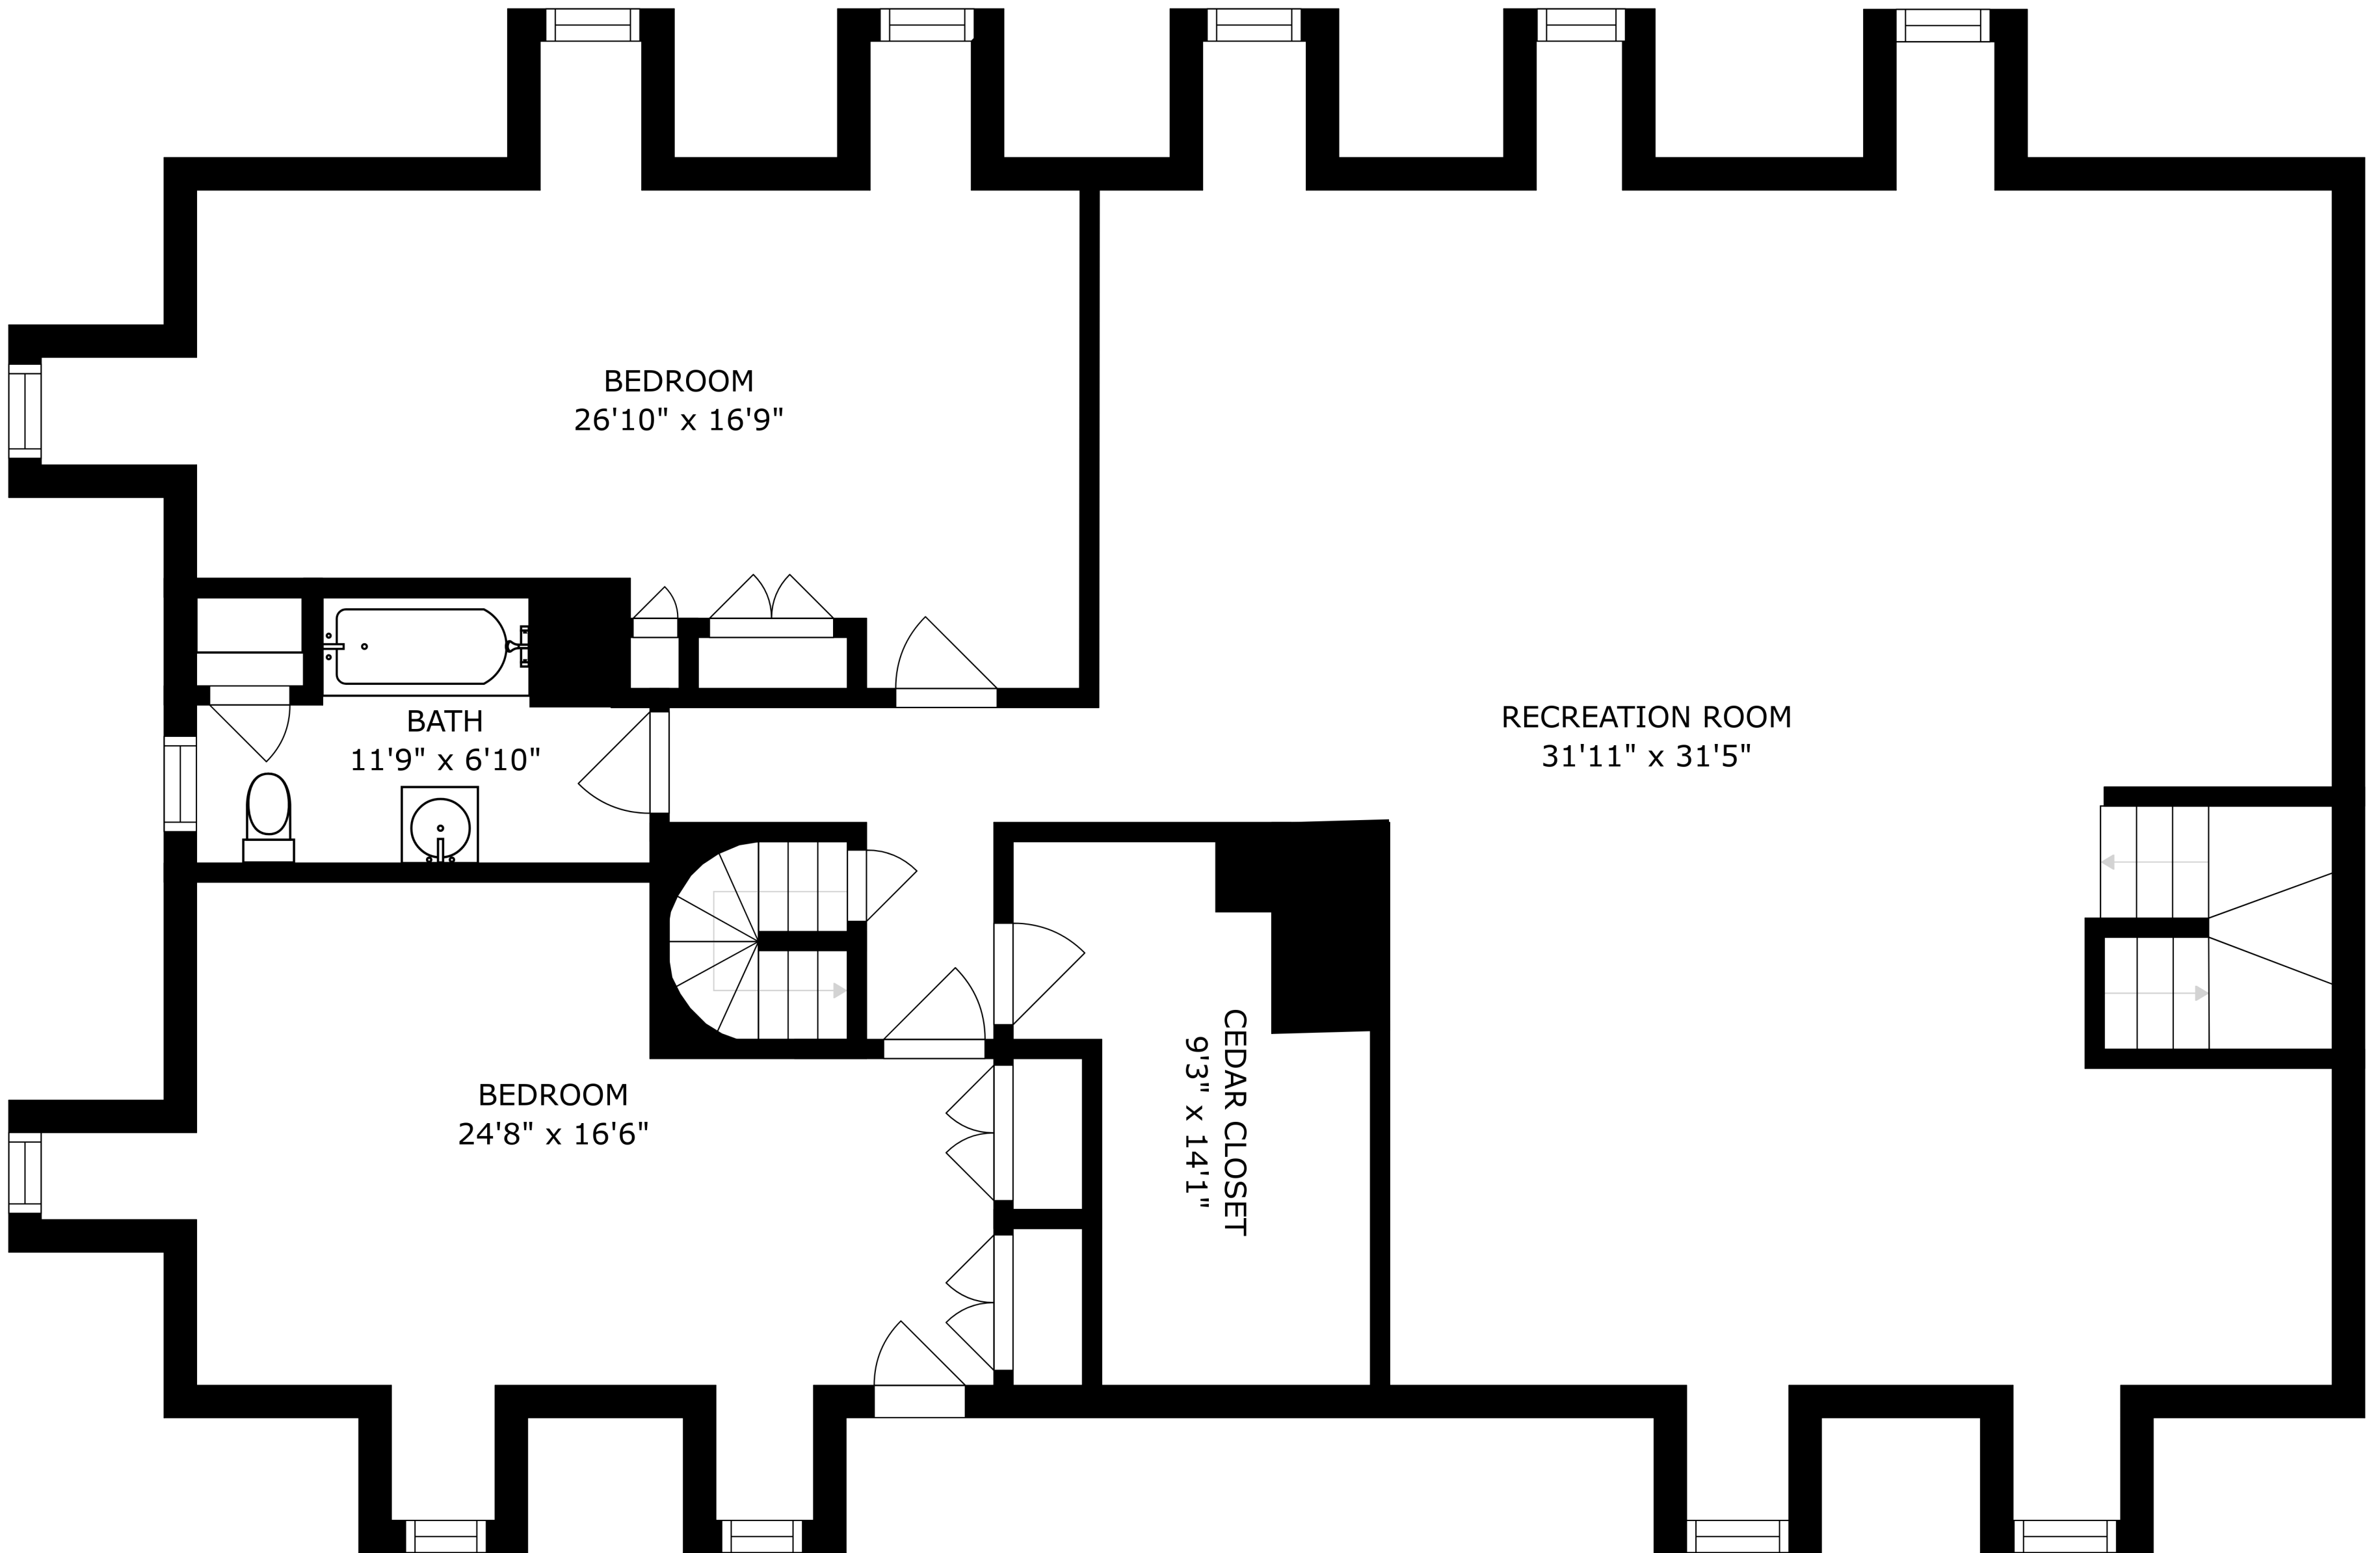

SIZES AND DIMENSIONS ARE APPROXIMATE, ACTUAL MAY VARY.

ATTIC
40'10" x 17'9"

BEDROOM
26'10" x 16'9"

BATH
11'9" x 6'10"

RECREATION ROOM
31'11" x 31'5"

BEDROOM
24'8" x 16'6"

CEDAR CLOSET
9'3" x 14'1"

SIZES AND DIMENSIONS ARE APPROXIMATE, ACTUAL MAY VARY.

SIZES AND DIMENSIONS ARE APPROXIMATE, ACTUAL MAY VARY.

SIZES AND DIMENSIONS ARE APPROXIMATE, ACTUAL MAY VARY.