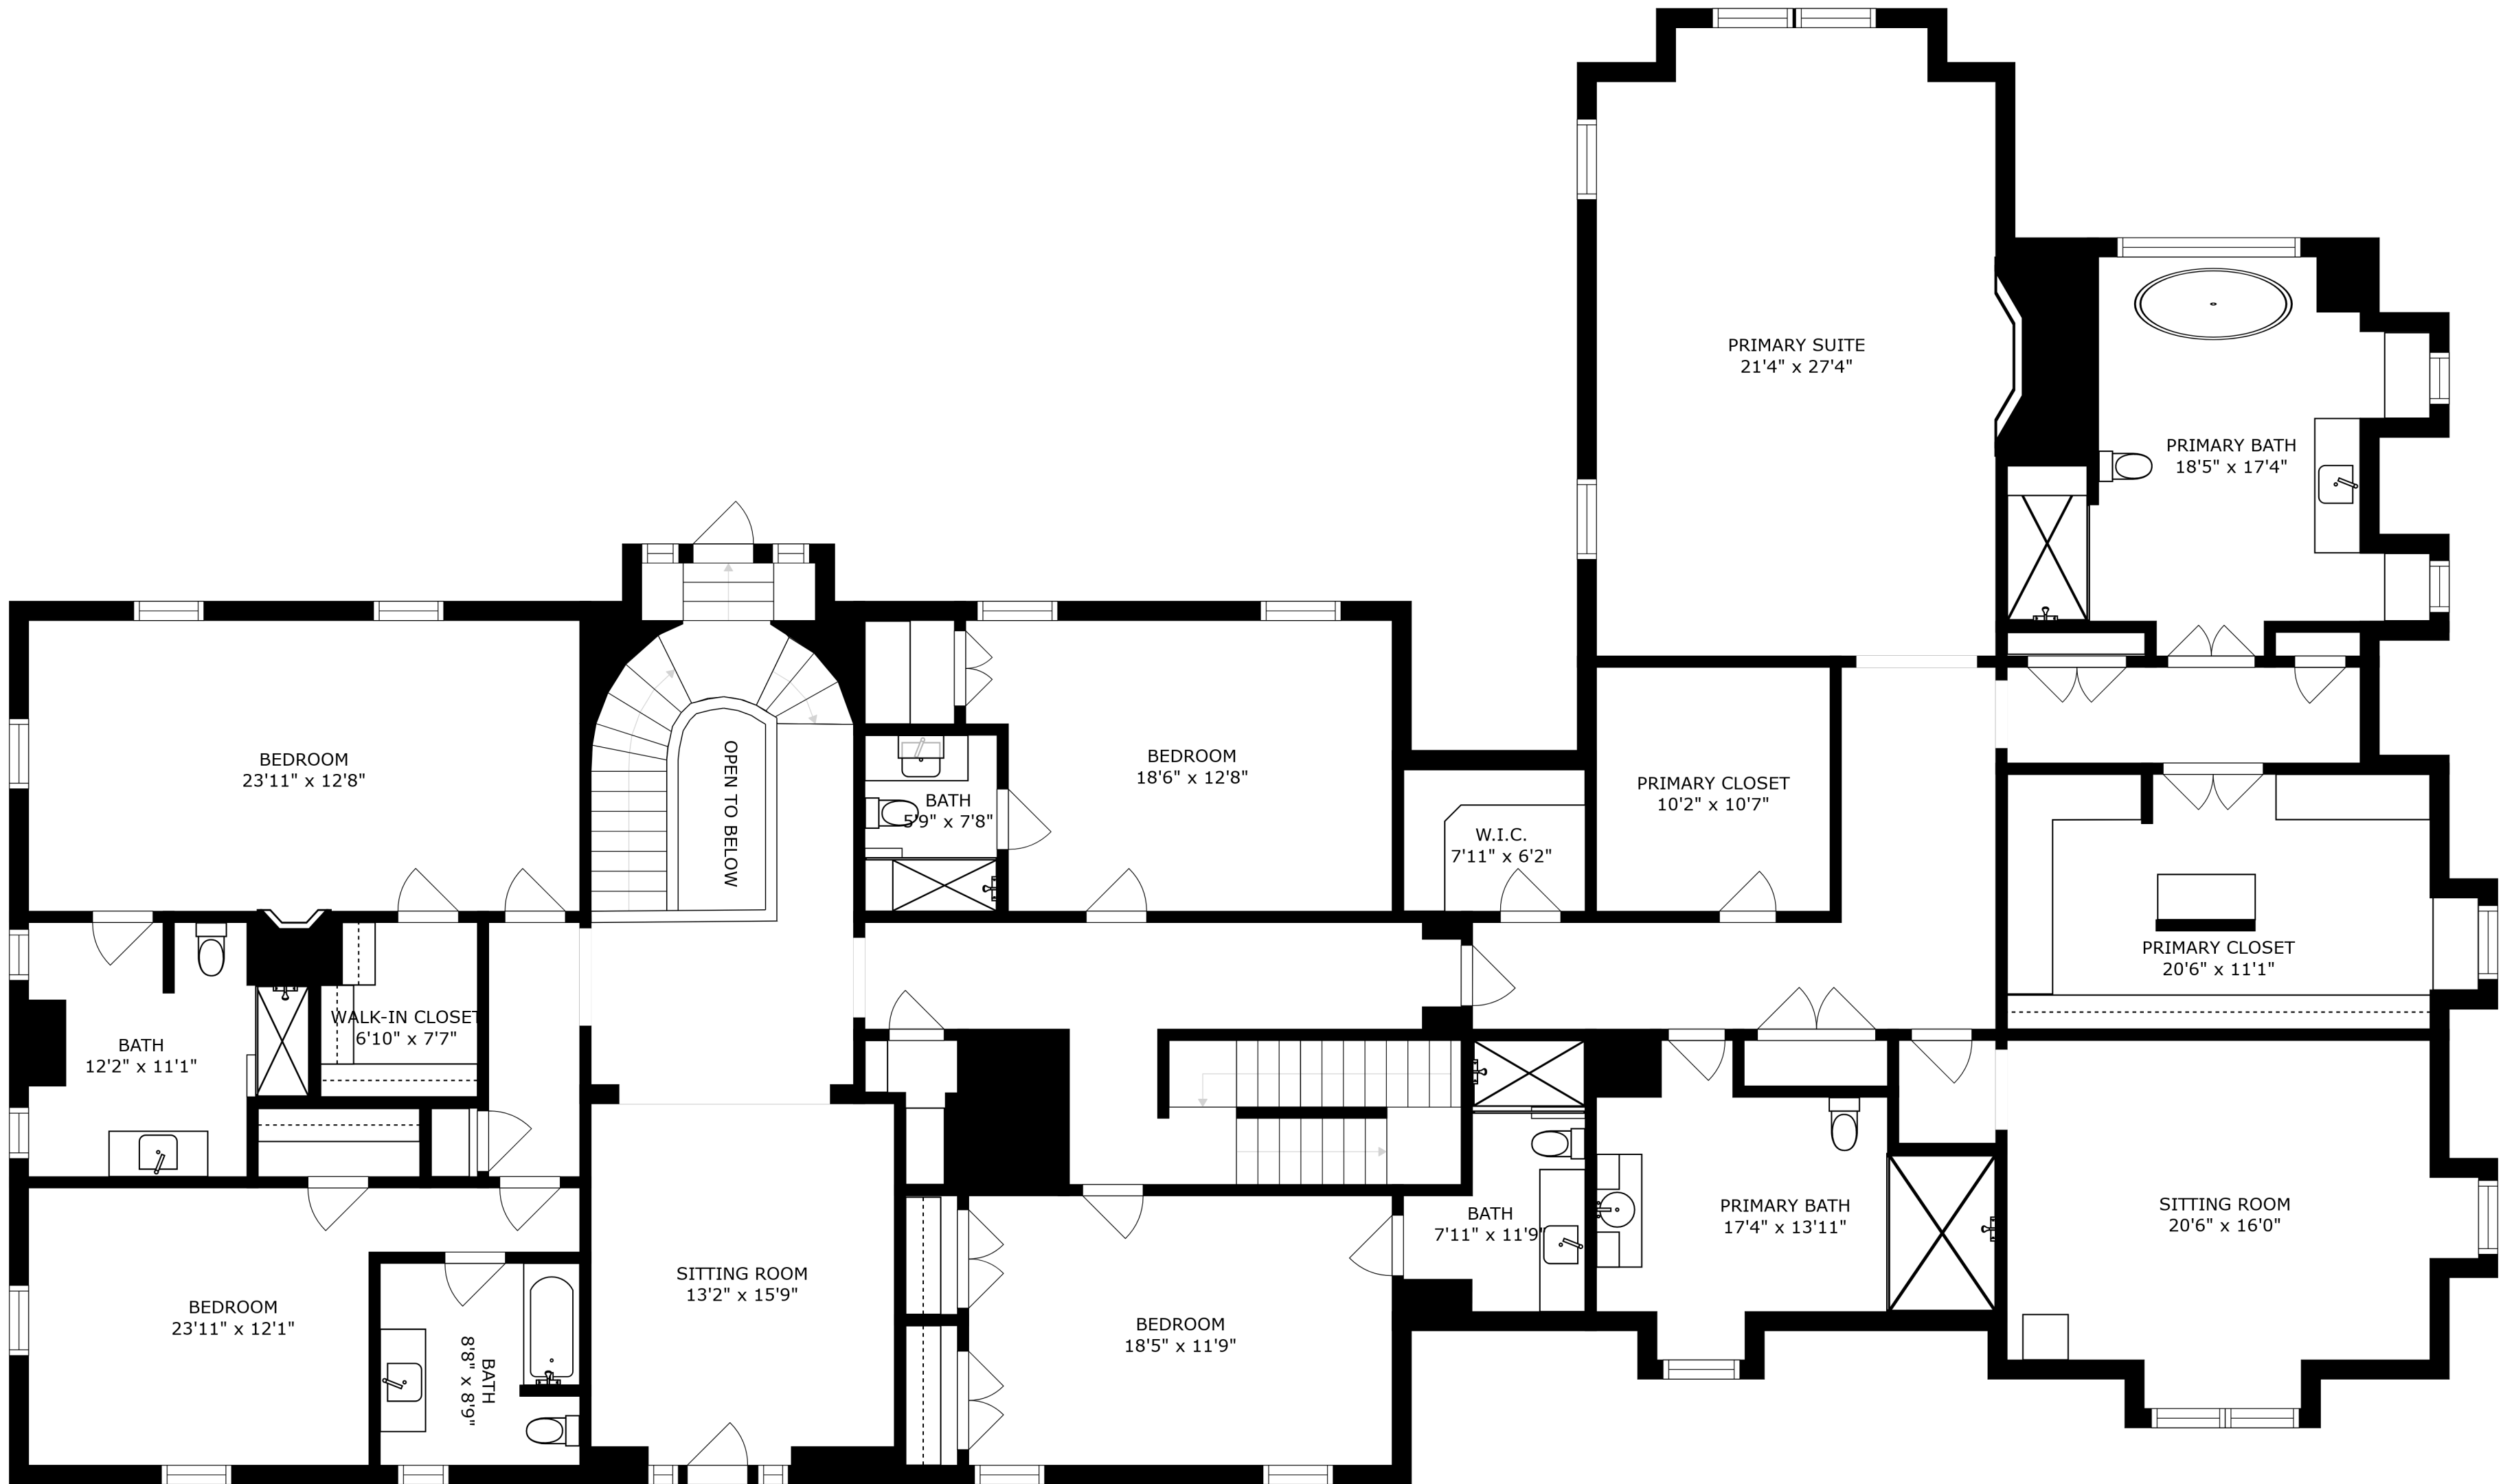

SIZES AND DIMENSIONS ARE APPROXIMATE, ACTUAL MAY VARY.

ATTIC
40'10" x 17'9"

BEDROOM
26'10" x 16'9"

BATH
11'9" x 6'10"

RECREATION ROOM
31'11" x 31'5"

BEDROOM
24'8" x 16'6"

CEDAR CLOSET
9'3" x 14'1"

SIZES AND DIMENSIONS ARE APPROXIMATE, ACTUAL MAY VARY.

SIZES AND DIMENSIONS ARE APPROXIMATE, ACTUAL MAY VARY.

SIZES AND DIMENSIONS ARE APPROXIMATE, ACTUAL MAY VARY.