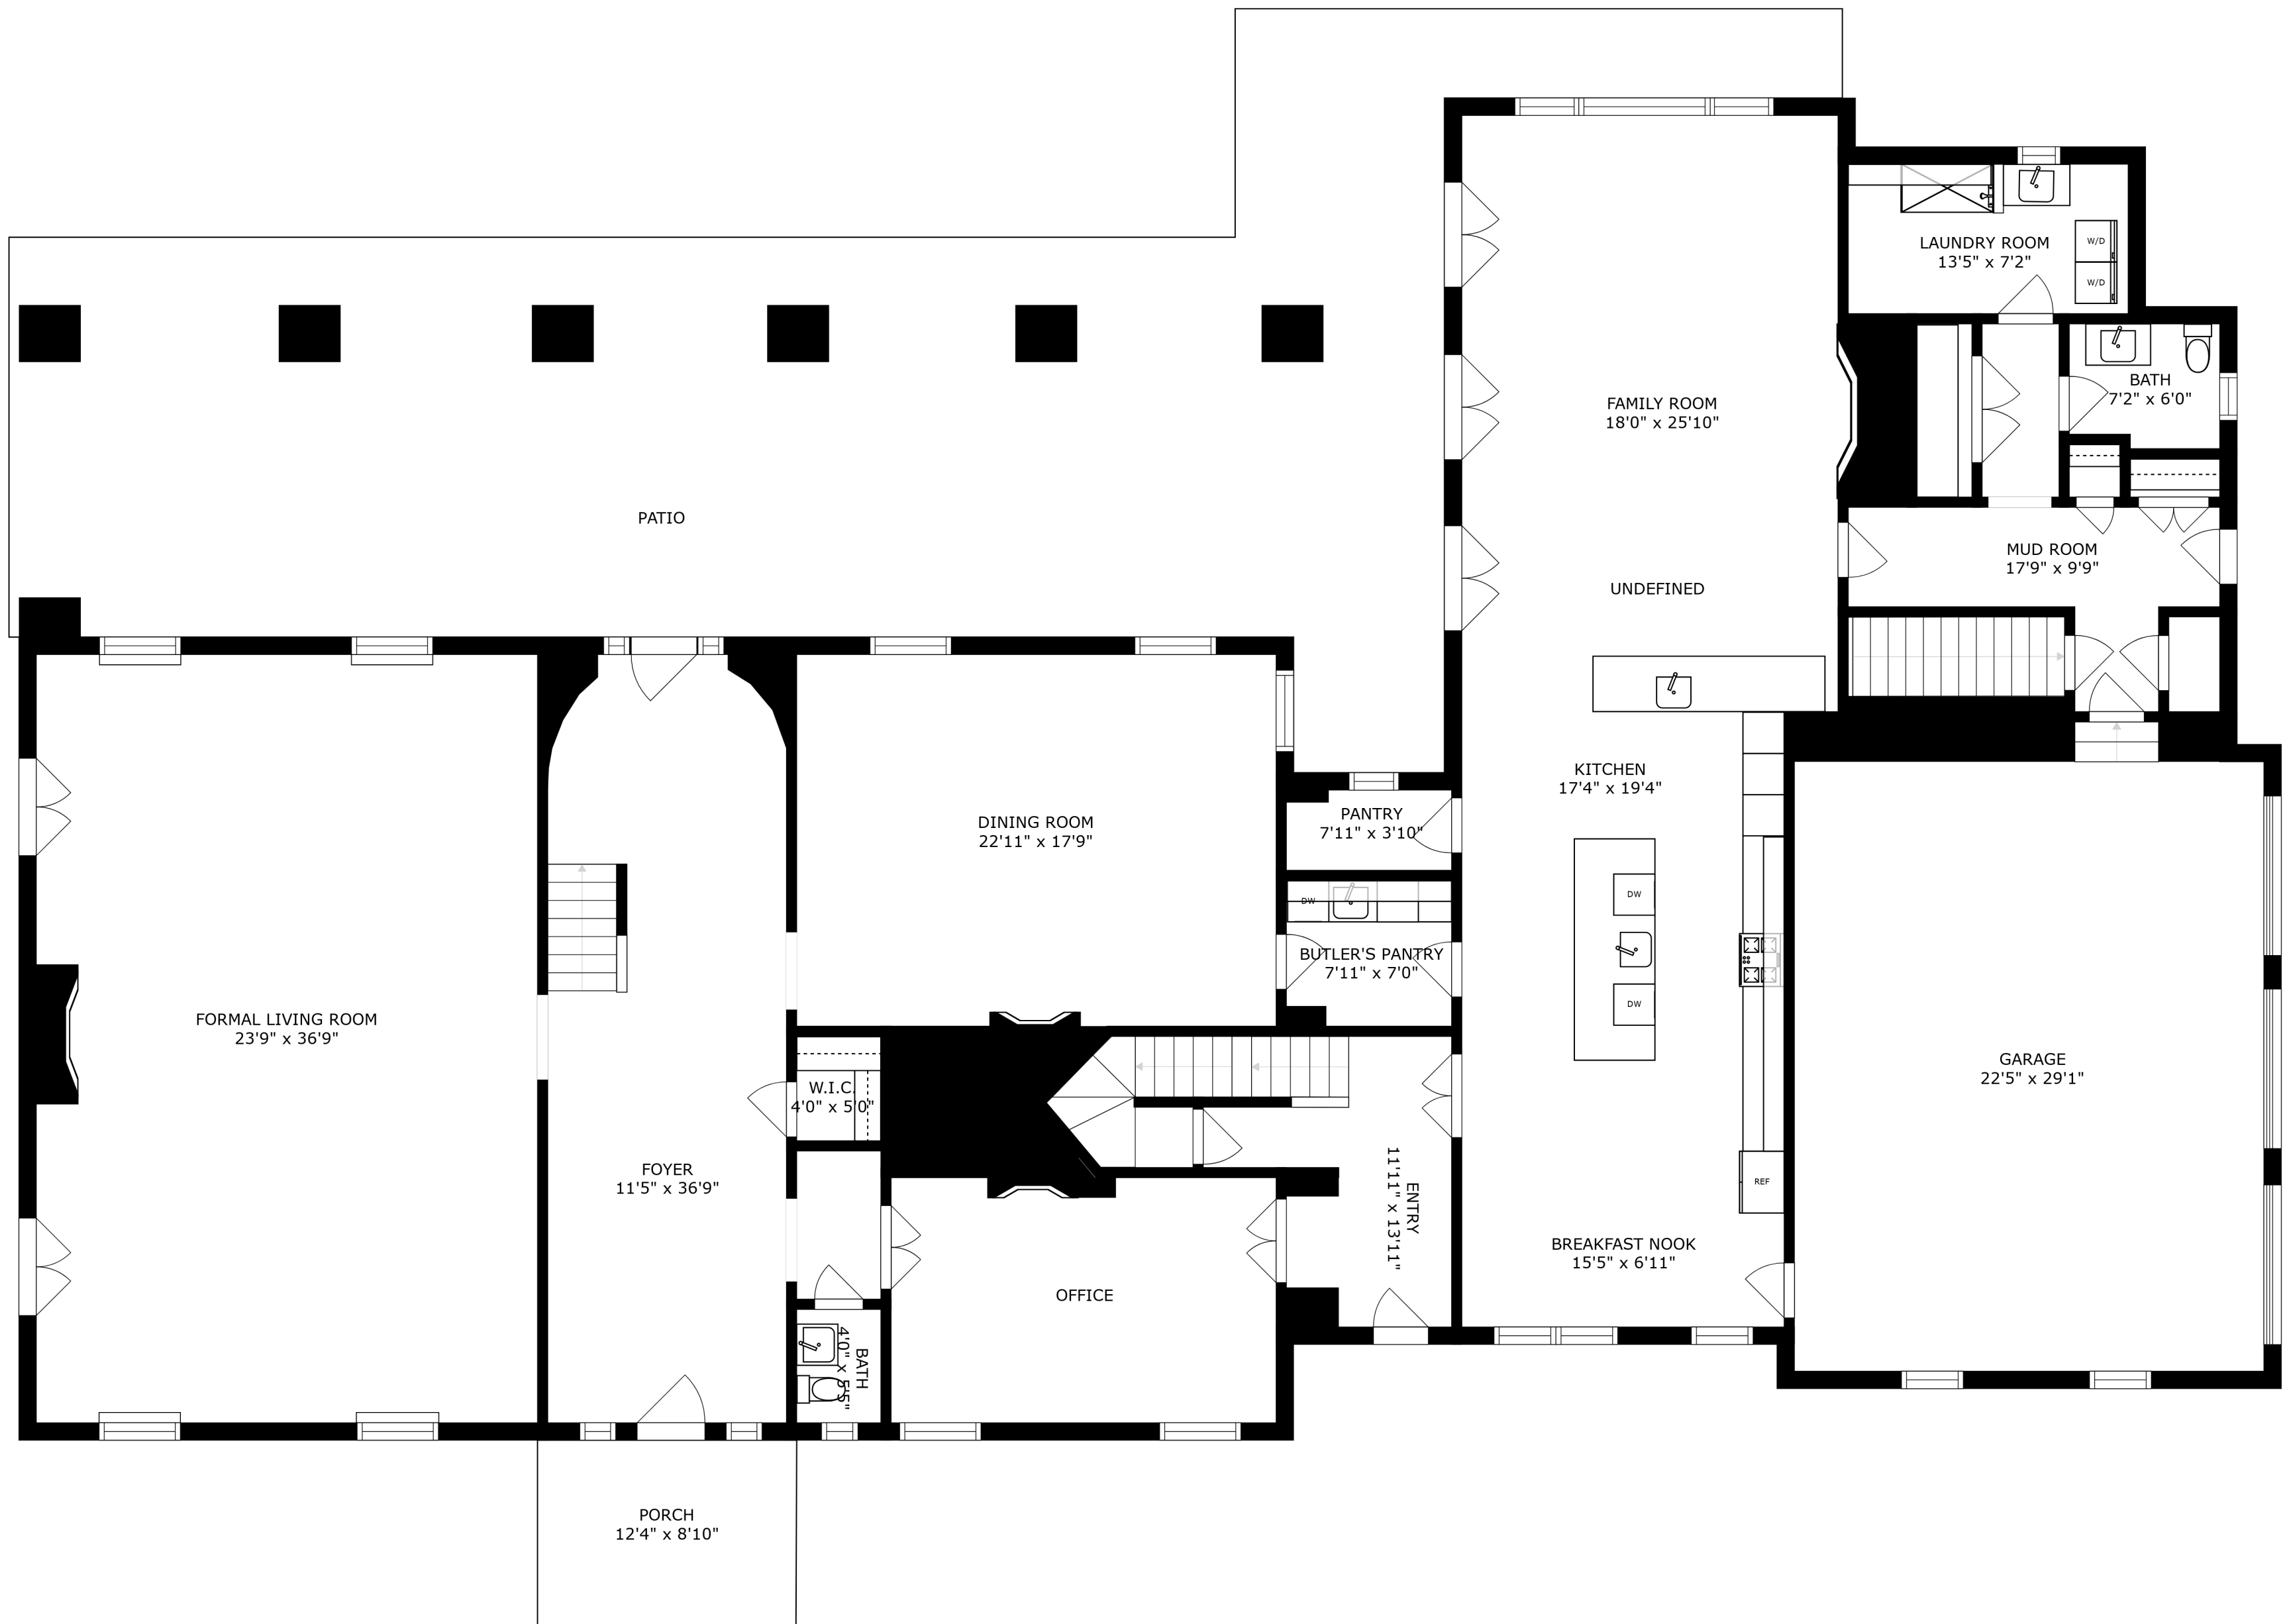

SIZES AND DIMENSIONS ARE APPROXIMATE, ACTUAL MAY VARY.

ATTIC
40'10" x 17'9"

BEDROOM
26'10" x 16'9"

BATH
11'9" x 6'10"

RECREATION ROOM
31'11" x 31'5"

BEDROOM
24'8" x 16'6"

CEDAR CLOSET
9'3" x 14'1"

SIZES AND DIMENSIONS ARE APPROXIMATE, ACTUAL MAY VARY.

SIZES AND DIMENSIONS ARE APPROXIMATE, ACTUAL MAY VARY.

SIZES AND DIMENSIONS ARE APPROXIMATE, ACTUAL MAY VARY.