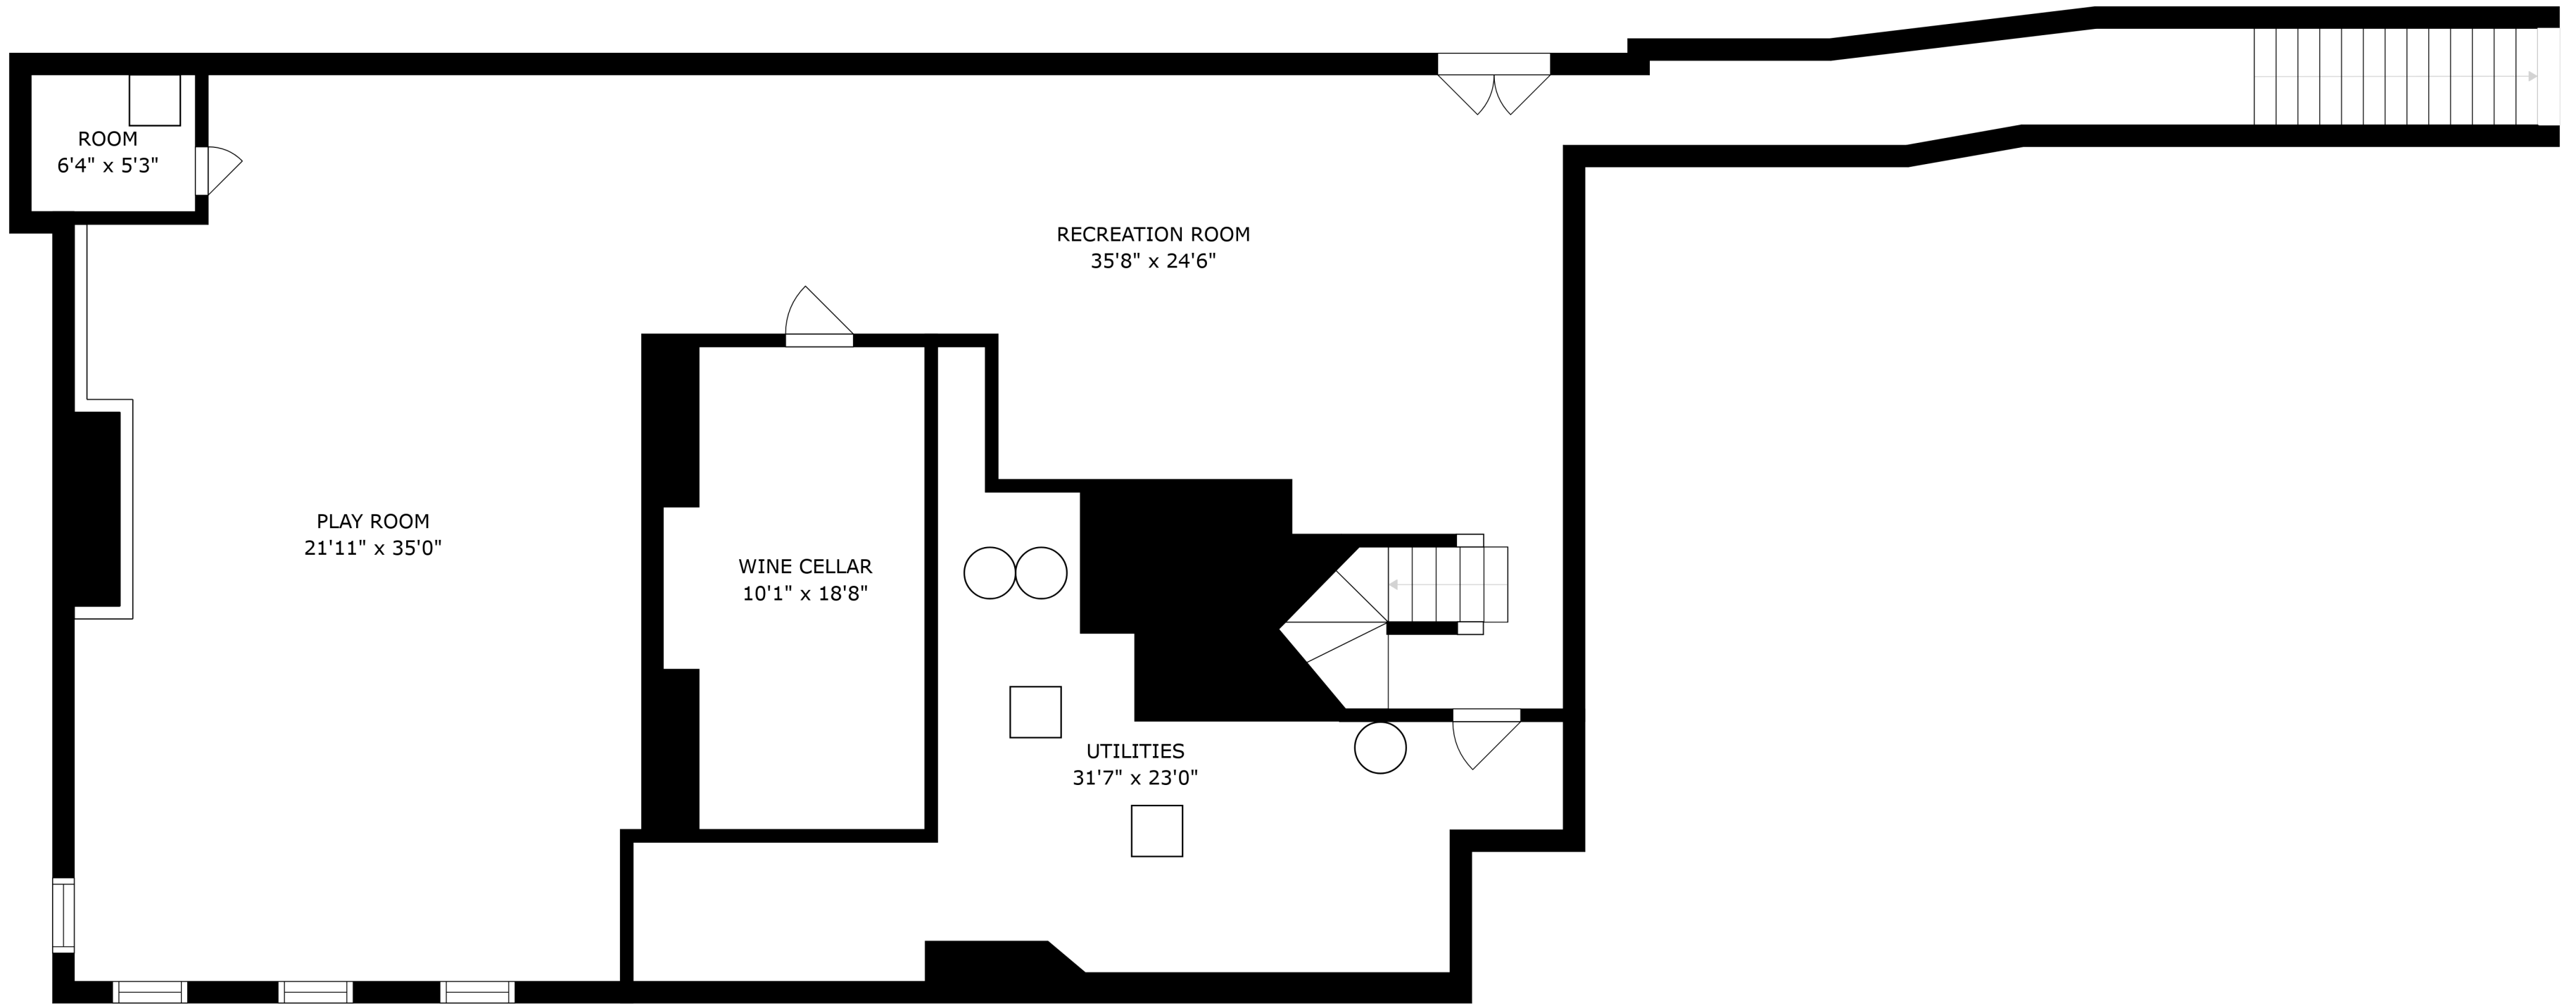

SIZES AND DIMENSIONS ARE APPROXIMATE, ACTUAL MAY VARY.

ATTIC
40'10" x 17'9"

BEDROOM
26'10" x 16'9"

BATH
11'9" x 6'10"

RECREATION ROOM
31'11" x 31'5"

BEDROOM
24'8" x 16'6"

CEDAR CLOSET
9'3" x 14'1"

SIZES AND DIMENSIONS ARE APPROXIMATE, ACTUAL MAY VARY.

SIZES AND DIMENSIONS ARE APPROXIMATE, ACTUAL MAY VARY.

SIZES AND DIMENSIONS ARE APPROXIMATE, ACTUAL MAY VARY.